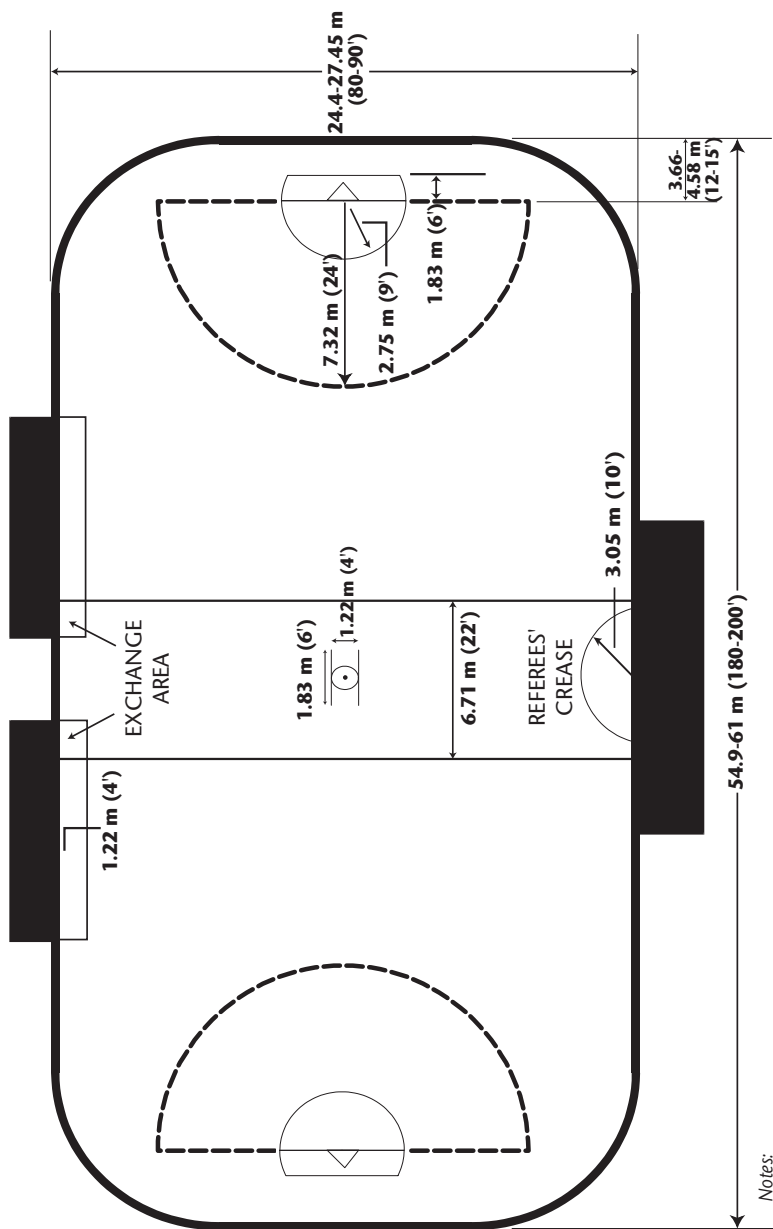

Floor Diagram and Line Markings for CLA Play

Notes:

1. All lines should be 5.08 cm (2") in width and white in colour.
2. Dotted line specs: 5.08 cm (2") in width, 30.48 cm (12") in length, 10.16 cm (4") spacing between lines.
3. The dotted line does not touch any part of the goal crease markings.
4. The 5.08 cm (2") dot is marked to the centre of the 60.96 cm (2') radius face-off circle.
5. The goal crease is a circle cut off 1.83 m (6') behind the goal line.
6. The centre zone is 6.71 m (22') wide.