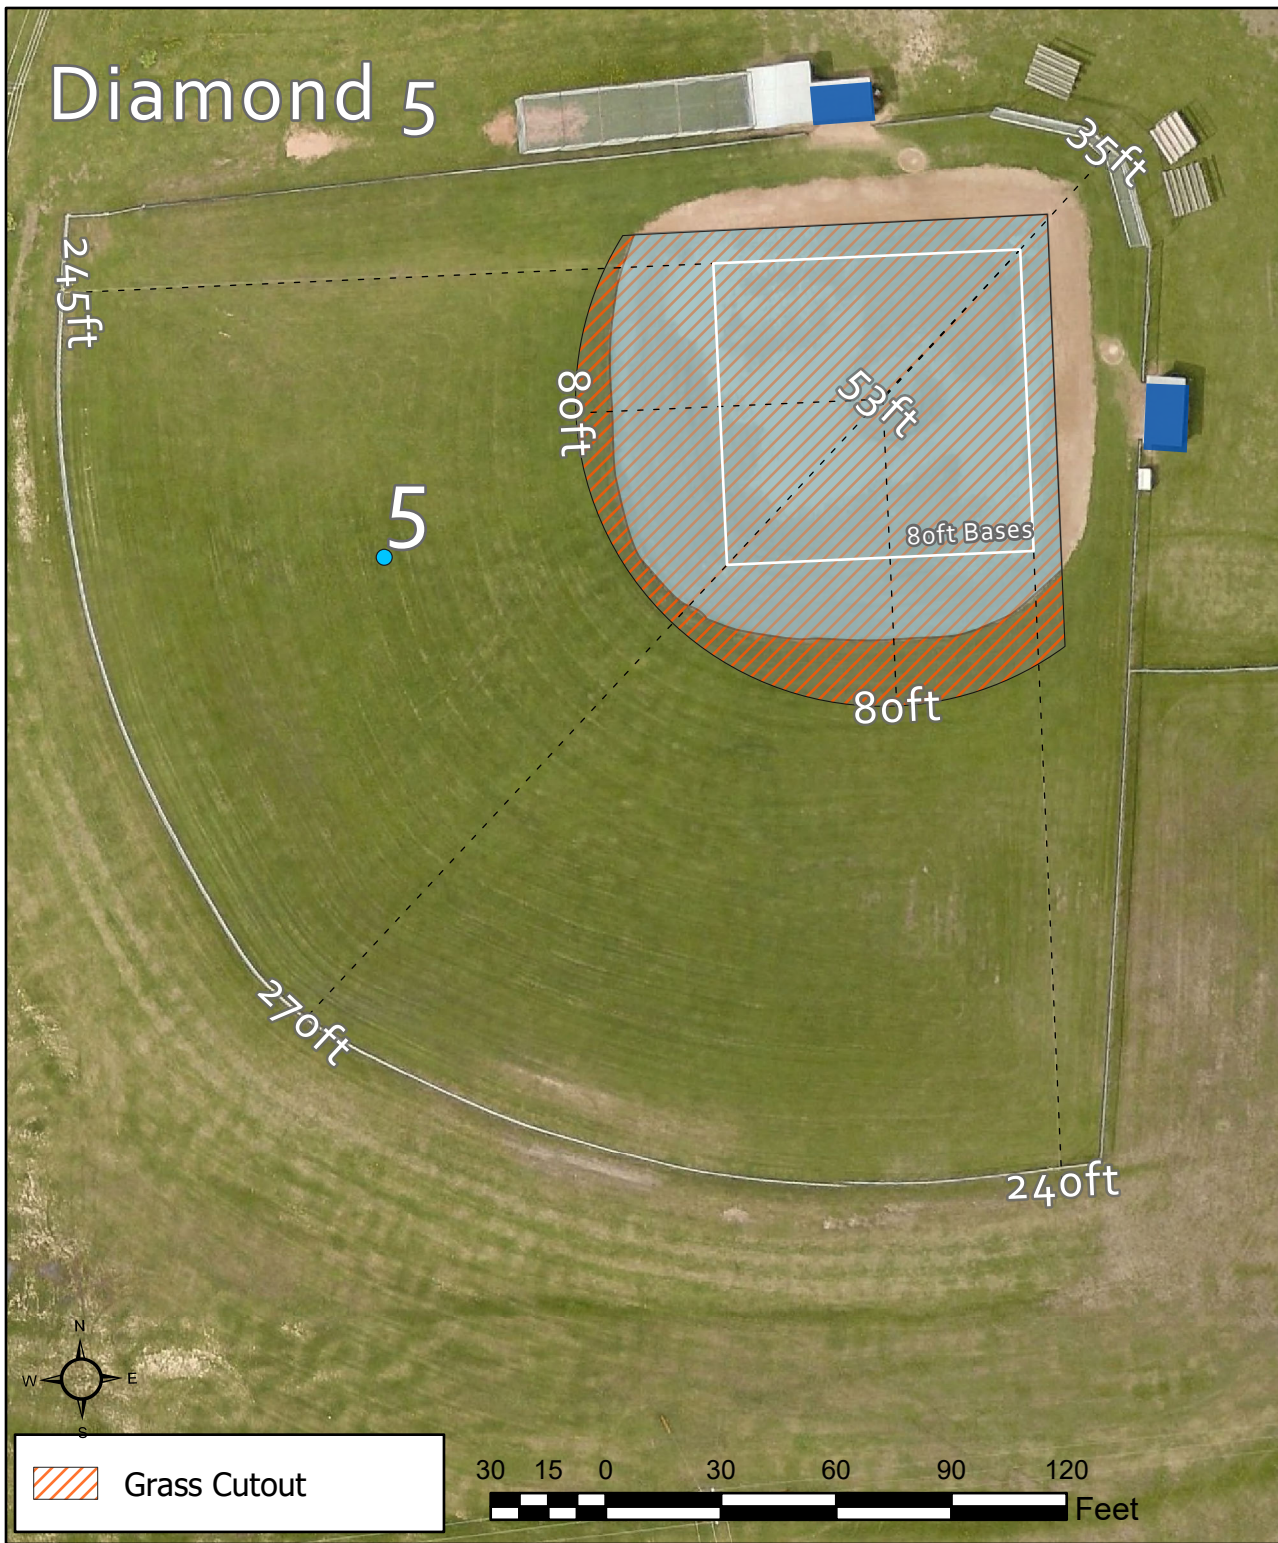

# Diamond 5

## Diamond Summary Bantam

This field has a minor problem with the setback between homeplate and the backstop, but more critical is the grass cutlines. As a highlight field, the seating beyond the outfield fence has potential for a great place to watch final game. Access to the cage and equipment room benefit. Equipment room needs some lighting and some cleanup and cage needs to be tightened and maintained.

- Dugouts
- Fence Lines
- Shale
- Home Plate Area
- Mound Area
- Grass Cutlines  
Huge priority
- Stands
- Washroom Availability
- Other