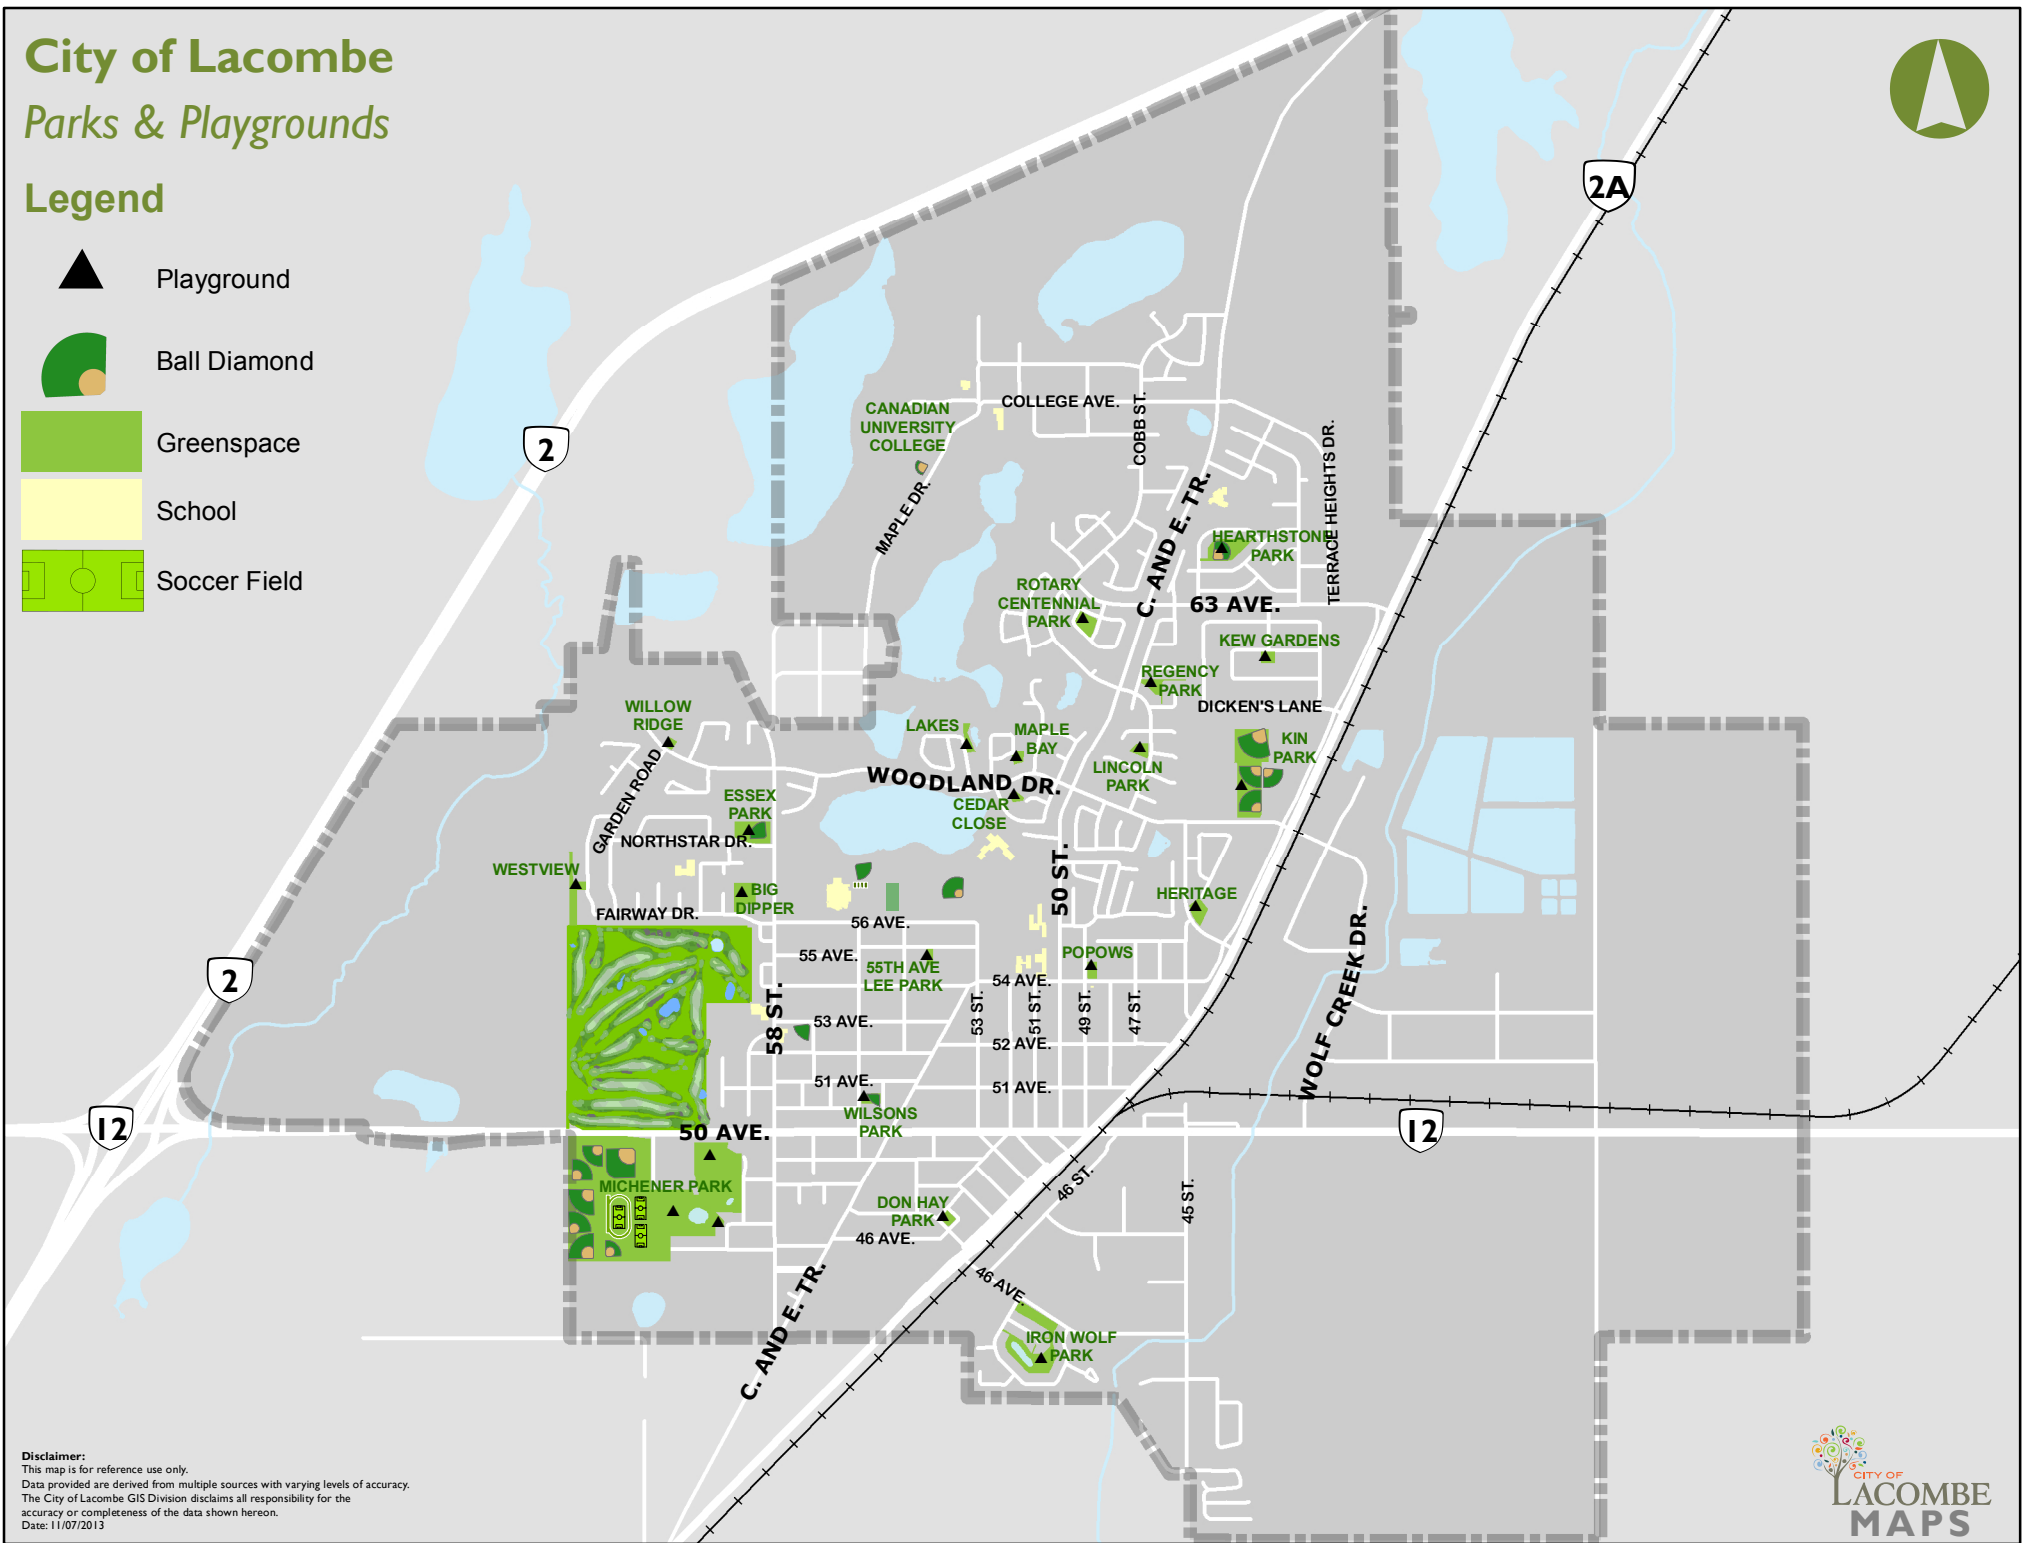

City of Lacombe Parks & Playgrounds

Legend

-  Playground
-  Ball Diamond
-  Greenspace
-  School
-  Soccer Field

Disclaimer:
 This map is for reference use only.
 Data provided are derived from multiple sources with varying levels of accuracy.
 The City of Lacombe GIS Division disclaims all responsibility for the accuracy or completeness of the data shown hereon.
 Date: 11/07/2013