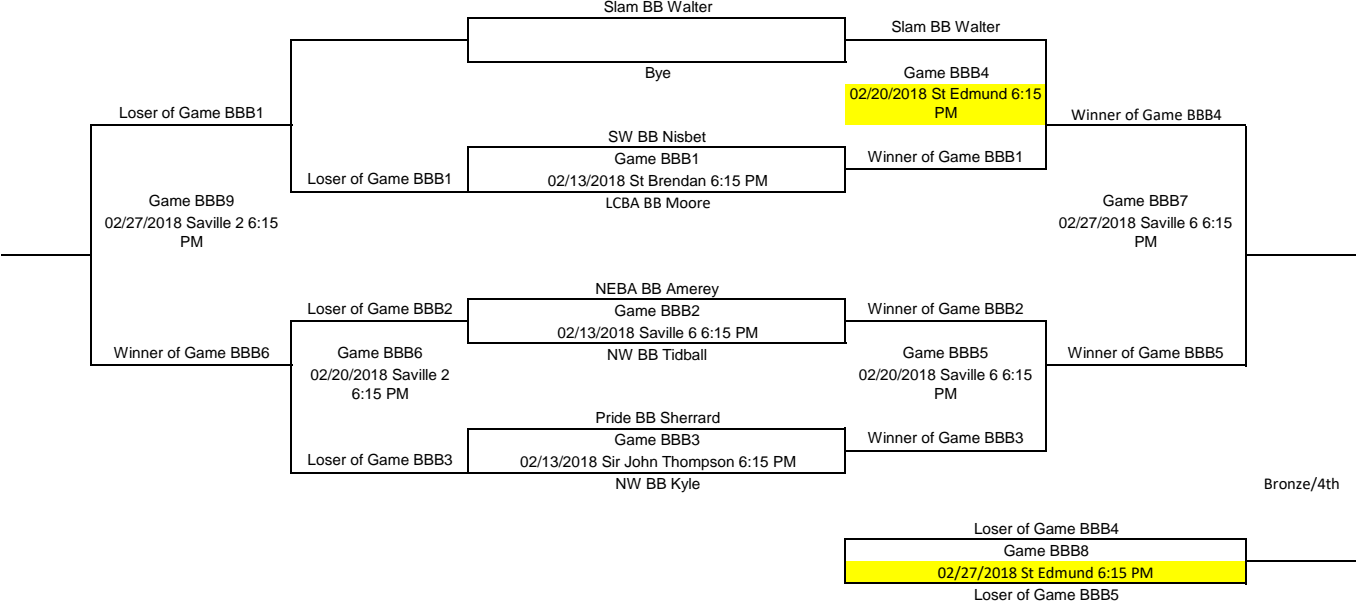

**Bantam Girls Division A Playoffs**  
**Please Enter all scores Immediately after the games**

Bronze/4th  
Place

Gold/Silver

**Bantam Girls Division B Playoffs**  
 Please Enter all scores Immediately after the games

Consolation

Gold/Silver

**Bantam Boys Division A Playoffs**  
 Please Enter all scores Immediately after the games

Bronze/4th  
Place

Gold/Silver

**Bantam Boys Division B Playoffs**  
 Please Enter all scores Immediately after the games

Consolation

Gold/Silver

**Midget Girls Division A Playoffs**  
 Please Enter all scores Immediately after the games

Consolation

Gold/Silver

**Midget Girls Division B Playoffs**  
 Please Enter all scores Immediately after the games