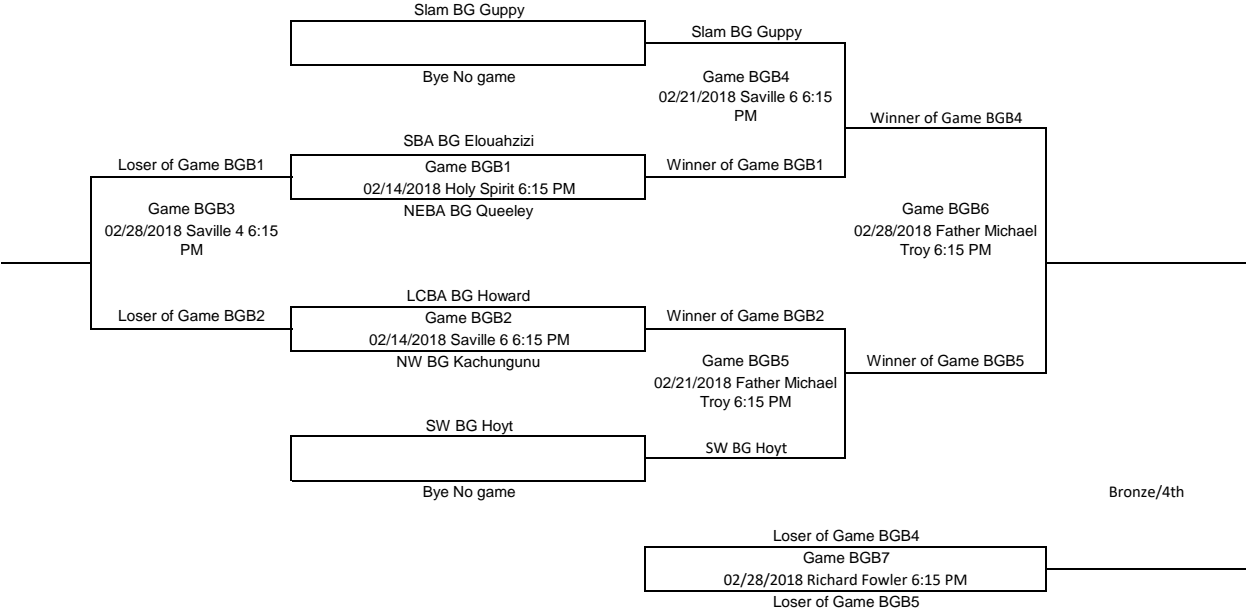

**Bantam Girls Division A Playoffs**  
**Please Enter all scores Immediately after the games**

Bronze/4th  
Place

Gold/Silver

**Bantam Girls Division B Playoffs**  
 Please Enter all scores Immediately after the games

Consolation

Gold/Silver

**Bantam Boys Division A Playoffs**  
 Please Enter all scores Immediately after the games

Bronze/4th  
Place

Gold/Silver

**Bantam Boys Division B Playoffs**  
 Please Enter all scores Immediately after the games