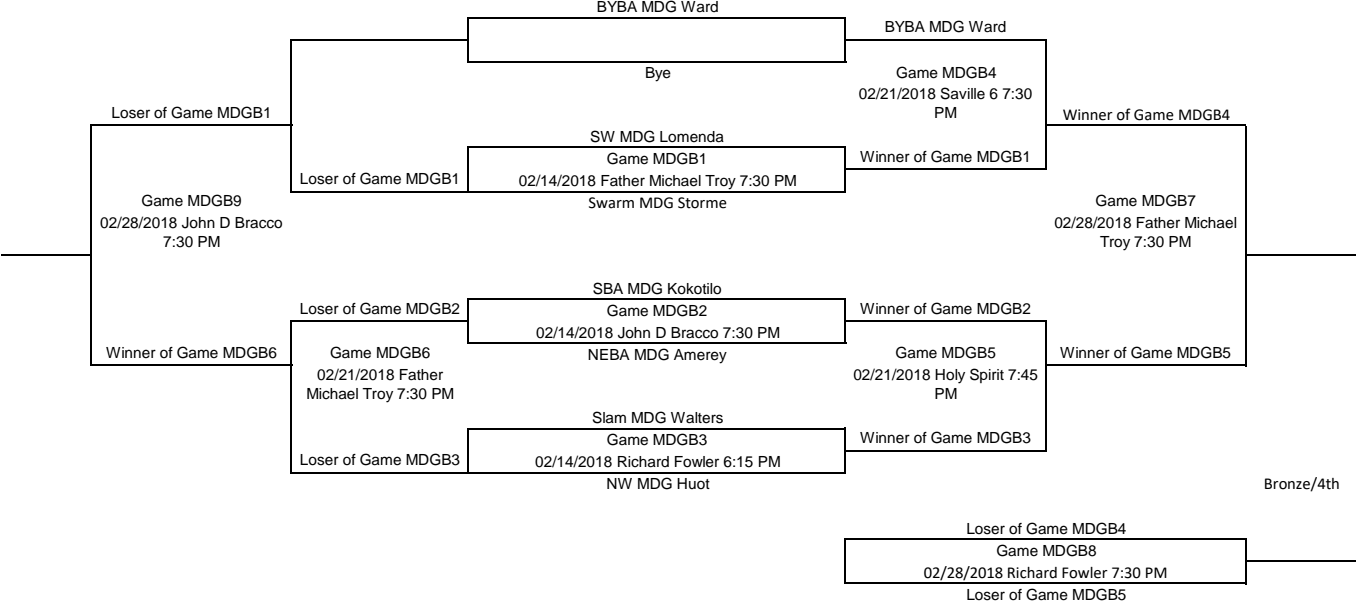

**Bantam Girls Division A Playoffs**  
**Please Enter all scores Immediately after the games**

Bronze/4th  
Place

Gold/Silver

**Bantam Girls Division B Playoffs**  
 Please Enter all scores Immediately after the games

Consolation

Gold/Silver

**Bantam Boys Division A Playoffs**  
 Please Enter all scores Immediately after the games

Bronze/4th  
Place

Gold/Silver

**Bantam Boys Division B Playoffs**  
 Please Enter all scores Immediately after the games

Consolation

Gold/Silver

**Midget Girls Division A Playoffs**  
 Please Enter all scores Immediately after the games

Consolation

Gold/Silver

**Midget Girls Division B Playoffs**  
 Please Enter all scores Immediately after the games

Consolation

Gold/Silver

**Midget Boys Division A Playoffs**  
 Please Enter all scores Immediately after the games

Bronze/4th  
Place

Gold/Silver

**Midget Boys Division B Playoffs**  
 Please Enter all scores Immediately after the games