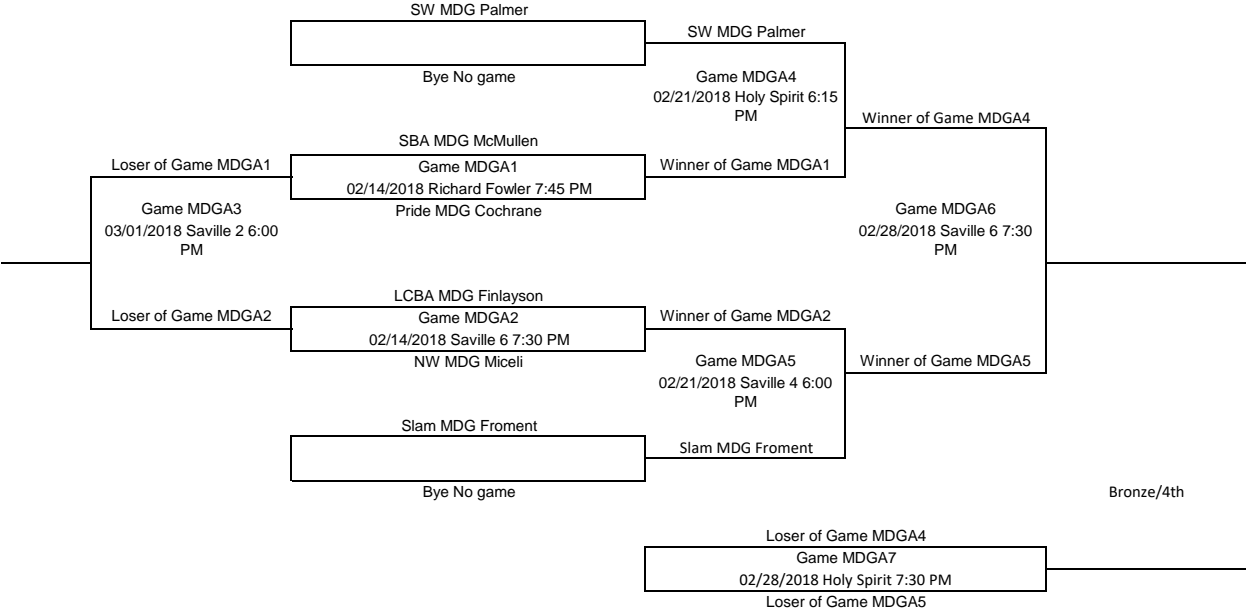

**Bantam Girls Division A Playoffs**  
**Please Enter all scores Immediately after the games**

Bronze/4th  
Place

Gold/Silver

**Bantam Girls Division B Playoffs**  
 Please Enter all scores Immediately after the games

Consolation

Gold/Silver

**Midget Girls Division A Playoffs**  
 Please Enter all scores Immediately after the games

Consolation

Gold/Silver

**Midget Girls Division B Playoffs**  
 Please Enter all scores Immediately after the games