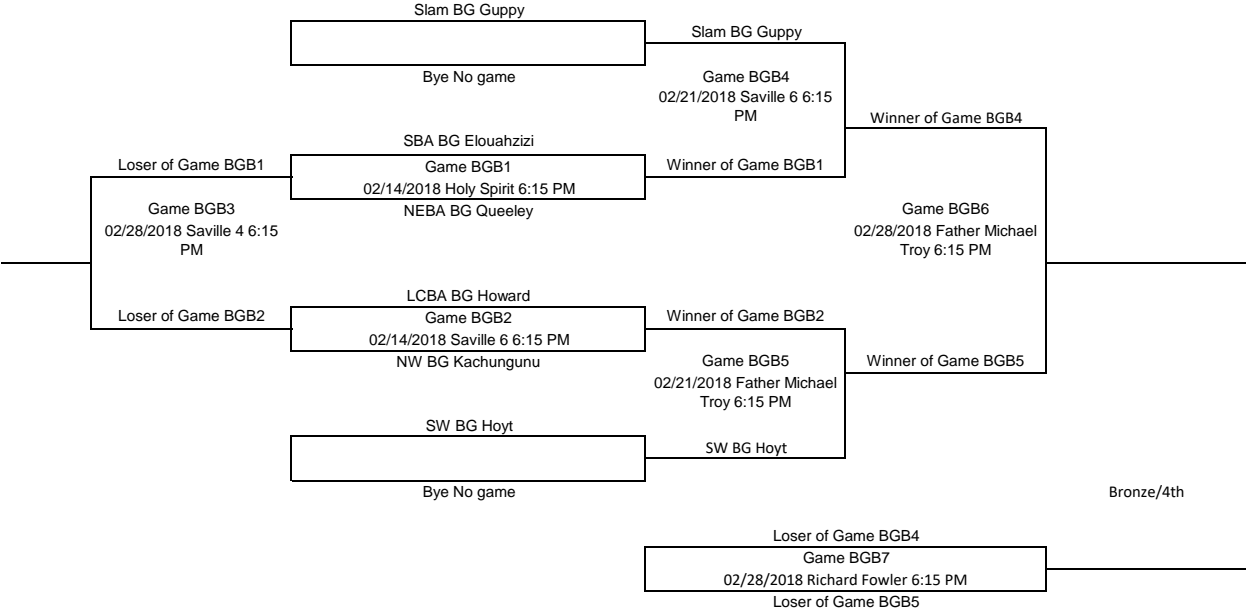

**Bantam Girls Division A Playoffs**  
**Please Enter all scores Immediately after the games**

Bronze/4th  
Place

Gold/Silver

**Bantam Girls Division B Playoffs**  
 Please Enter all scores Immediately after the games

Consolation

Gold/Silver

**Bantam Boys Division A Playoffs**  
Please Enter all scores Immediately after the games

Bronze/4th  
Place

Gold/Silver

**Bantam Boys Division B Playoffs**  
 Please Enter all scores Immediately after the games