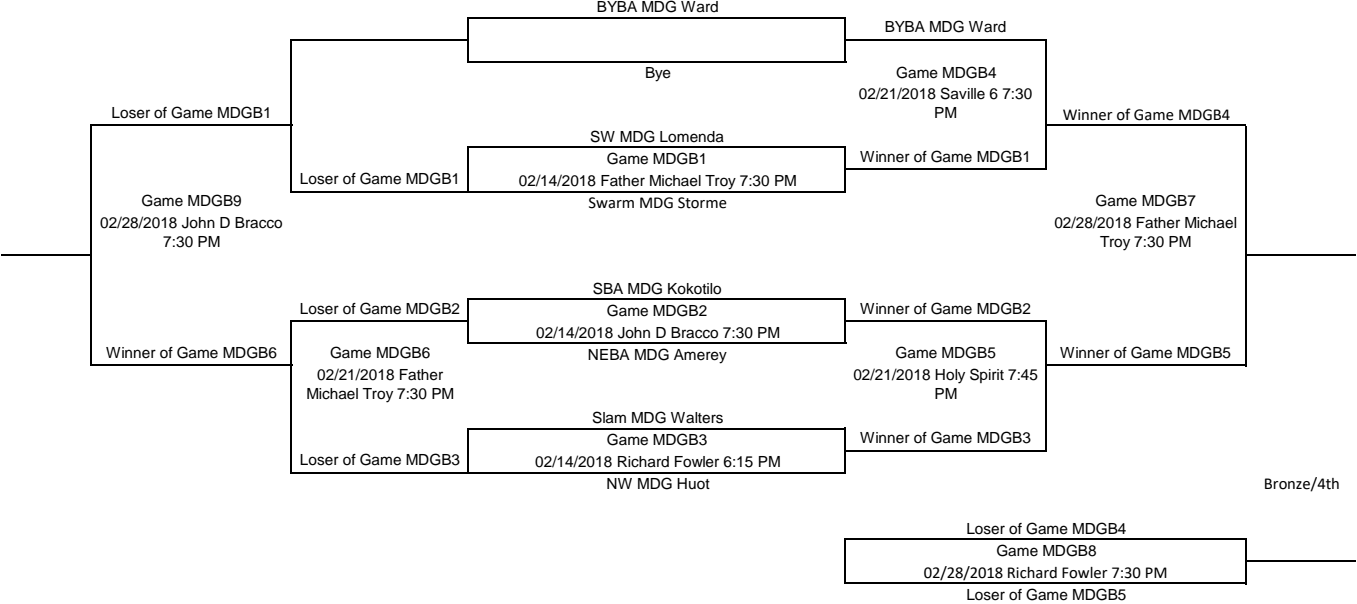

**Bantam Girls Division A Playoffs**  
**Please Enter all scores Immediately after the games**

Bronze/4th  
Place

Gold/Silver

**Bantam Girls Division B Playoffs**  
 Please Enter all scores Immediately after the games

Consolation

Gold/Silver

**Bantam Boys Division A Playoffs**  
Please Enter all scores Immediately after the games

Bronze/4th  
Place

Gold/Silver

**Bantam Boys Division B Playoffs**  
 Please Enter all scores Immediately after the games

Consolation

Gold/Silver

**Midget Girls Division A Playoffs**  
 Please Enter all scores Immediately after the games

Consolation

Gold/Silver

**Midget Girls Division B Playoffs**  
 Please Enter all scores Immediately after the games

Consolation

Gold/Silver

**Midget Boys Division A Playoffs**  
 Please Enter all scores Immediately after the games

Bronze/4th  
Place

Gold/Silver

**Midget Boys Division B Playoffs**  
 Please Enter all scores Immediately after the games