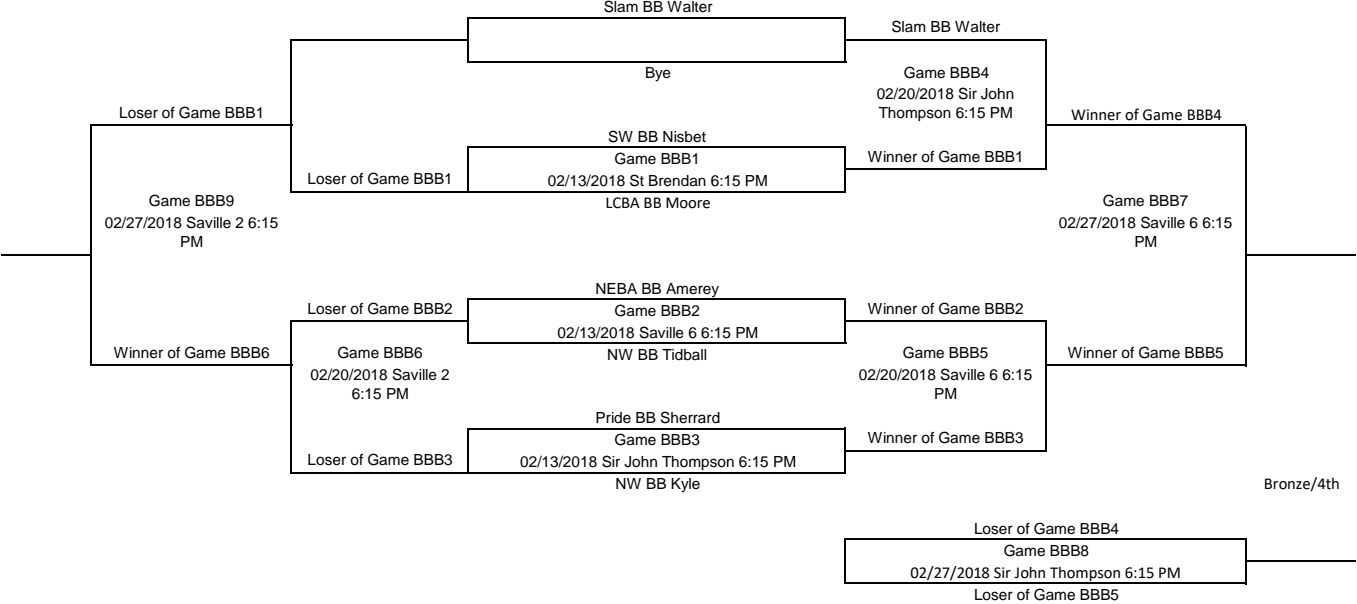

**Bantam Girls Division A Playoffs**  
**Please Enter all scores Immediately after the games**

Bronze/4th  
Place

Gold/Silver

**Bantam Girls Division B Playoffs**  
 Please Enter all scores Immediately after the games

Consolation

Gold/Silver

**Bantam Boys Division A Playoffs**  
Please Enter all scores Immediately after the games

Bronze/4th  
Place

Gold/Silver

**Bantam Boys Division B Playoffs**  
 Please Enter all scores Immediately after the games

Consolation

Gold/Silver

**Midget Girls Division A Playoffs**  
 Please Enter all scores Immediately after the games

Consolation

Gold/Silver

**Midget Girls Division B Playoffs**  
 Please Enter all scores Immediately after the games