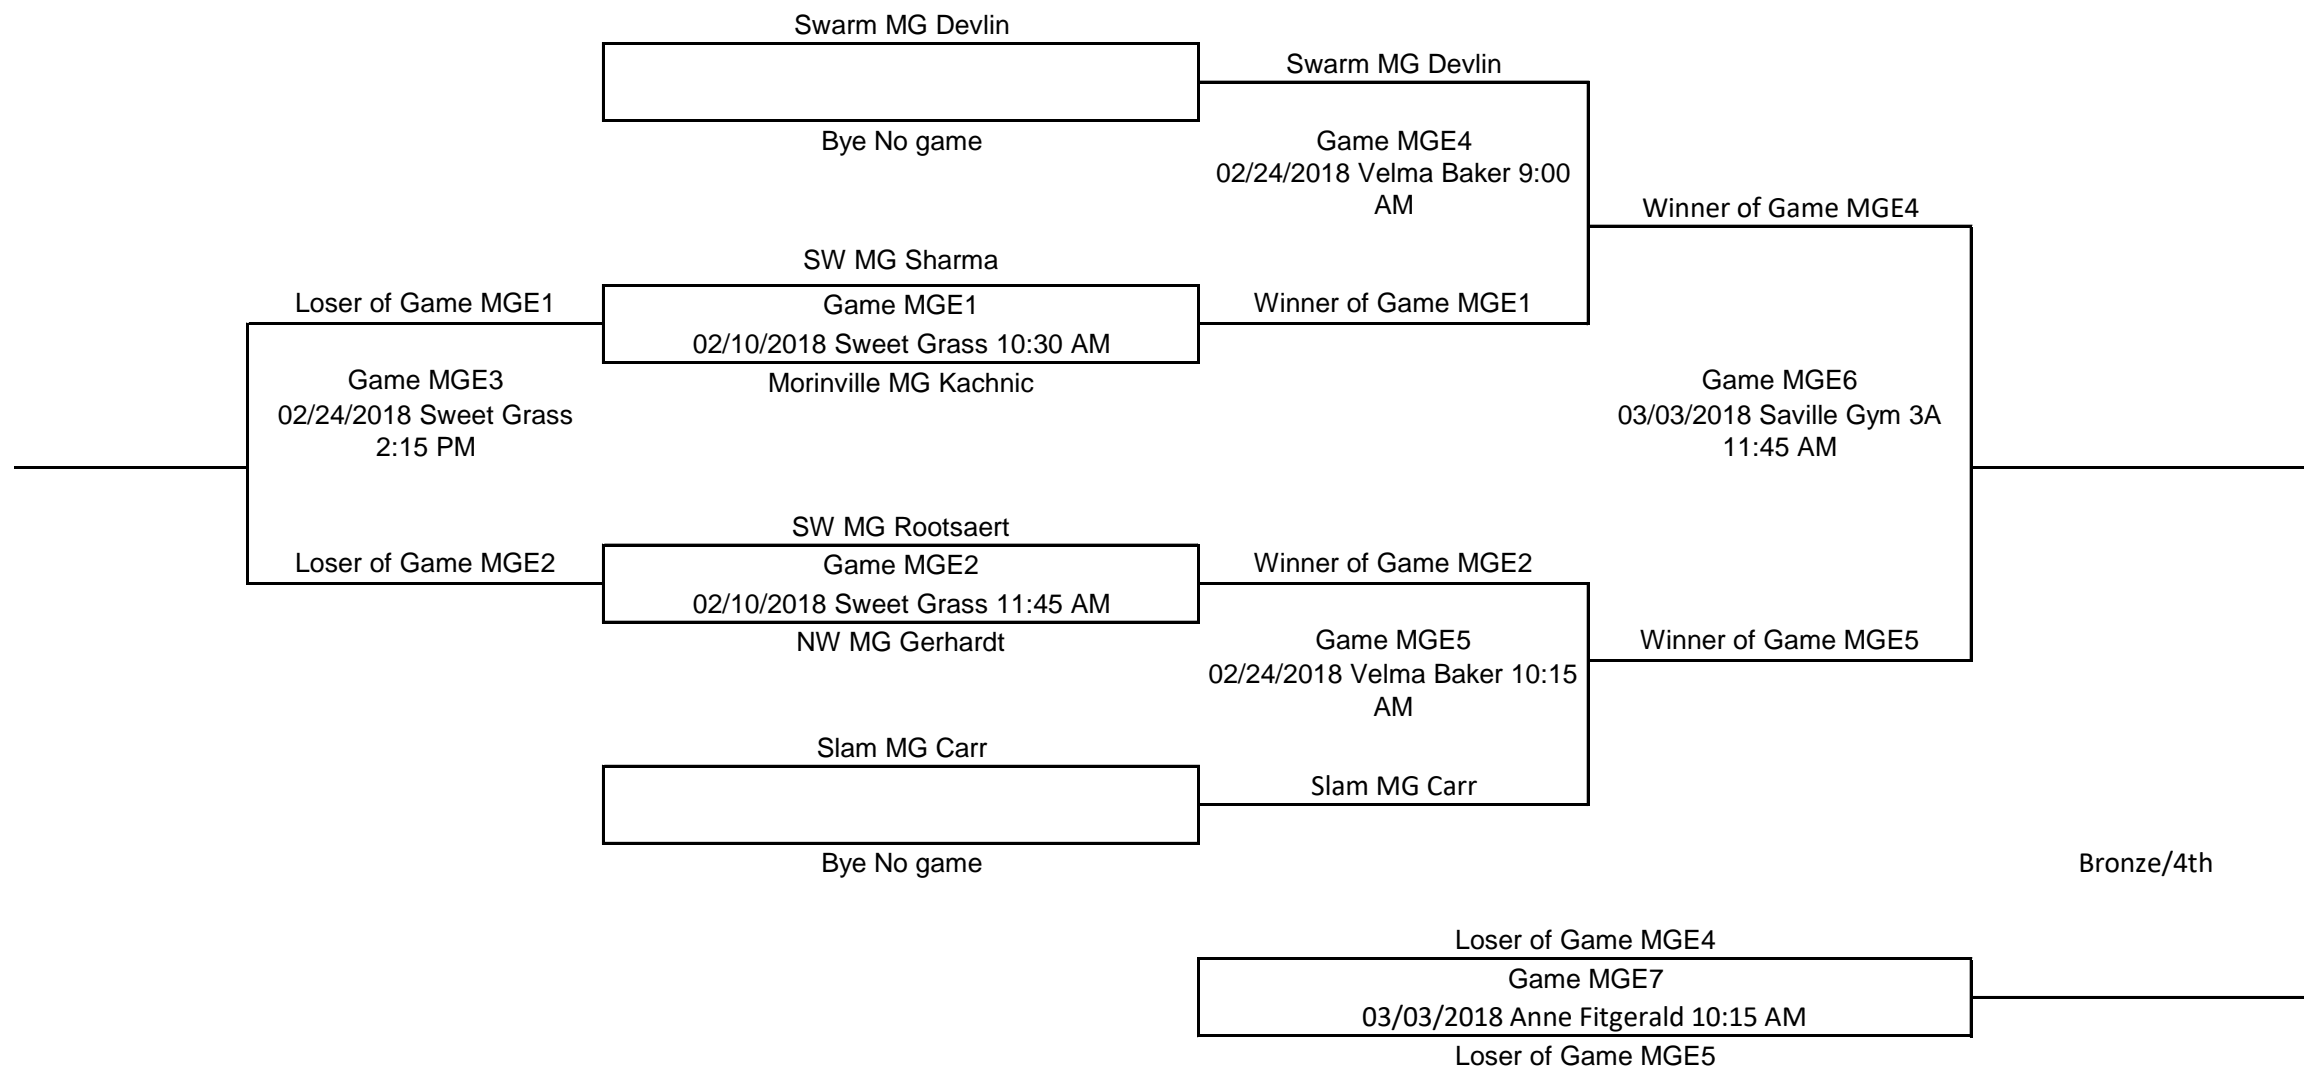

Mini Girls Division E Playoffs
Please Enter all scores Immediately after the games

Consolation

Gold/Silver