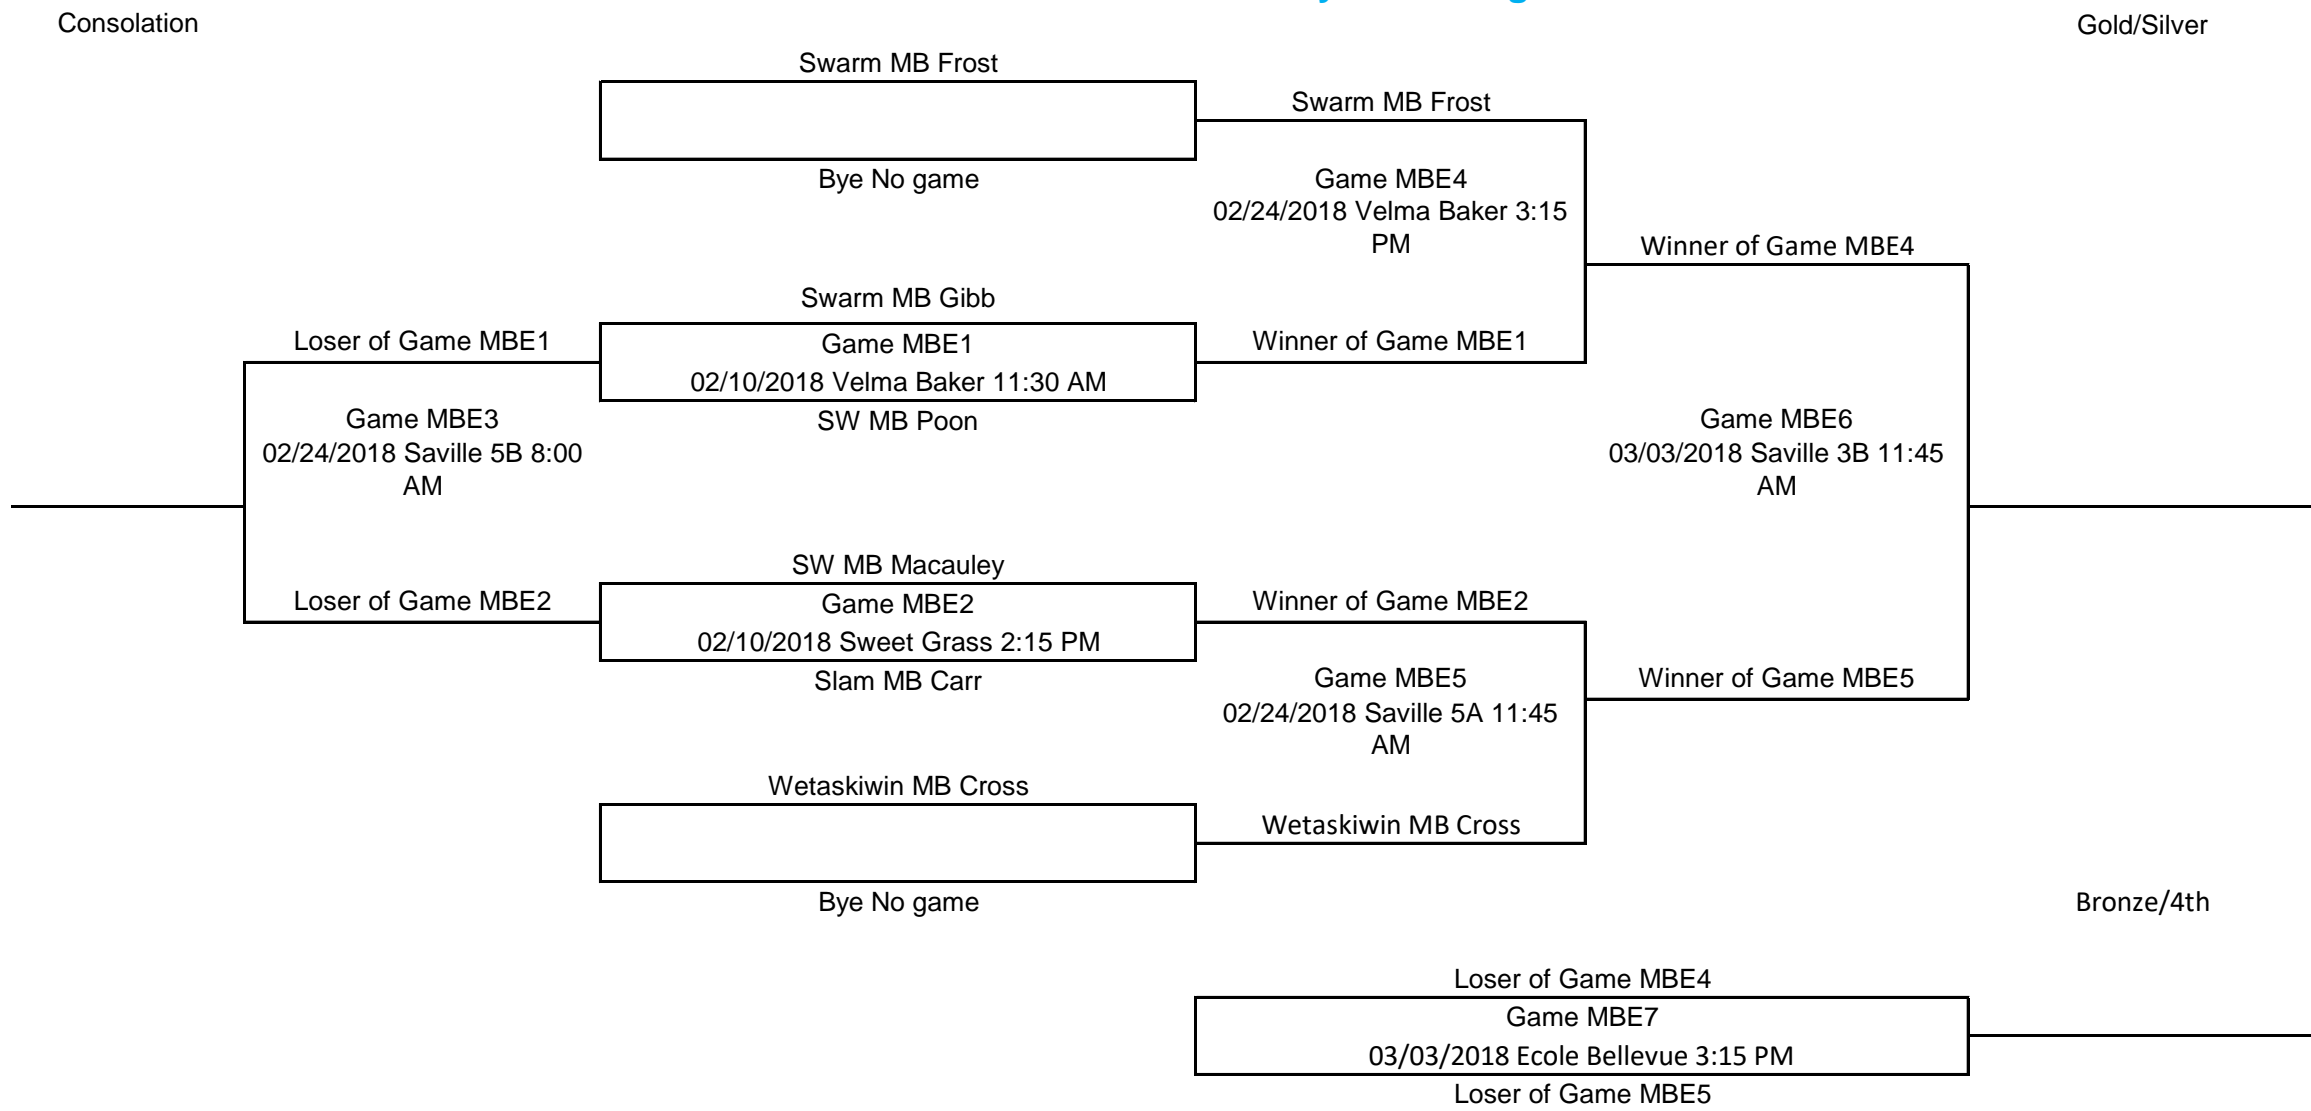

Gold/Silver

Mini Boys Division D Playoffs
Please Enter all scores Immediately after the games

Mini Boys Division E Playoffs
Please Enter all scores Immediately after the games

Mini Boys Division F Playoffs
Please Enter all scores Immediately after the games