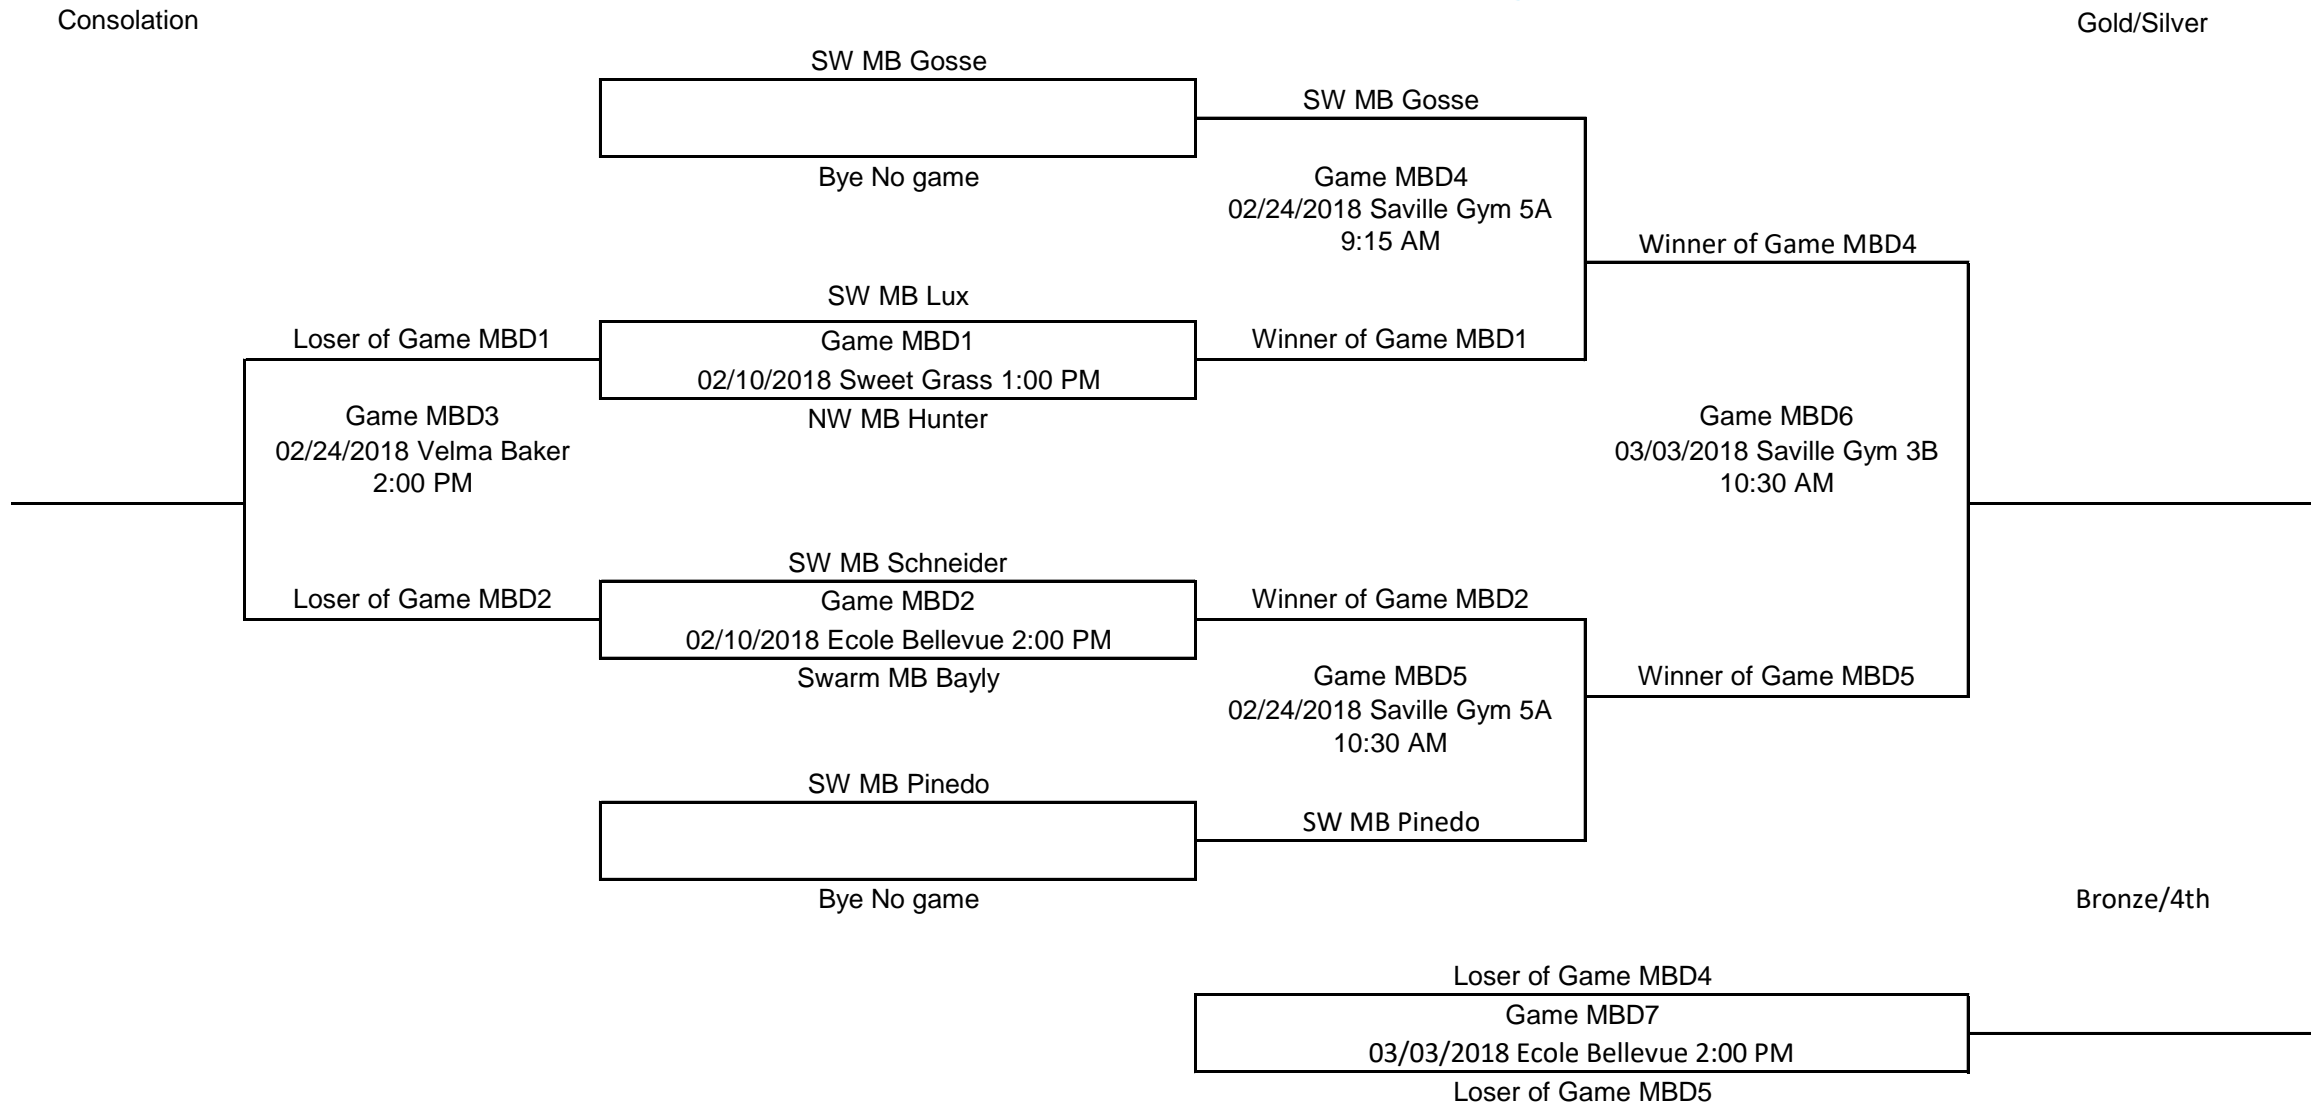

Gold/Silver

Mini Boys Division D Playoffs
Please Enter all scores Immediately after the games

Mini Boys Division E Playoffs
Please Enter all scores Immediately after the games

Mini Boys Division F Playoffs
Please Enter all scores Immediately after the games