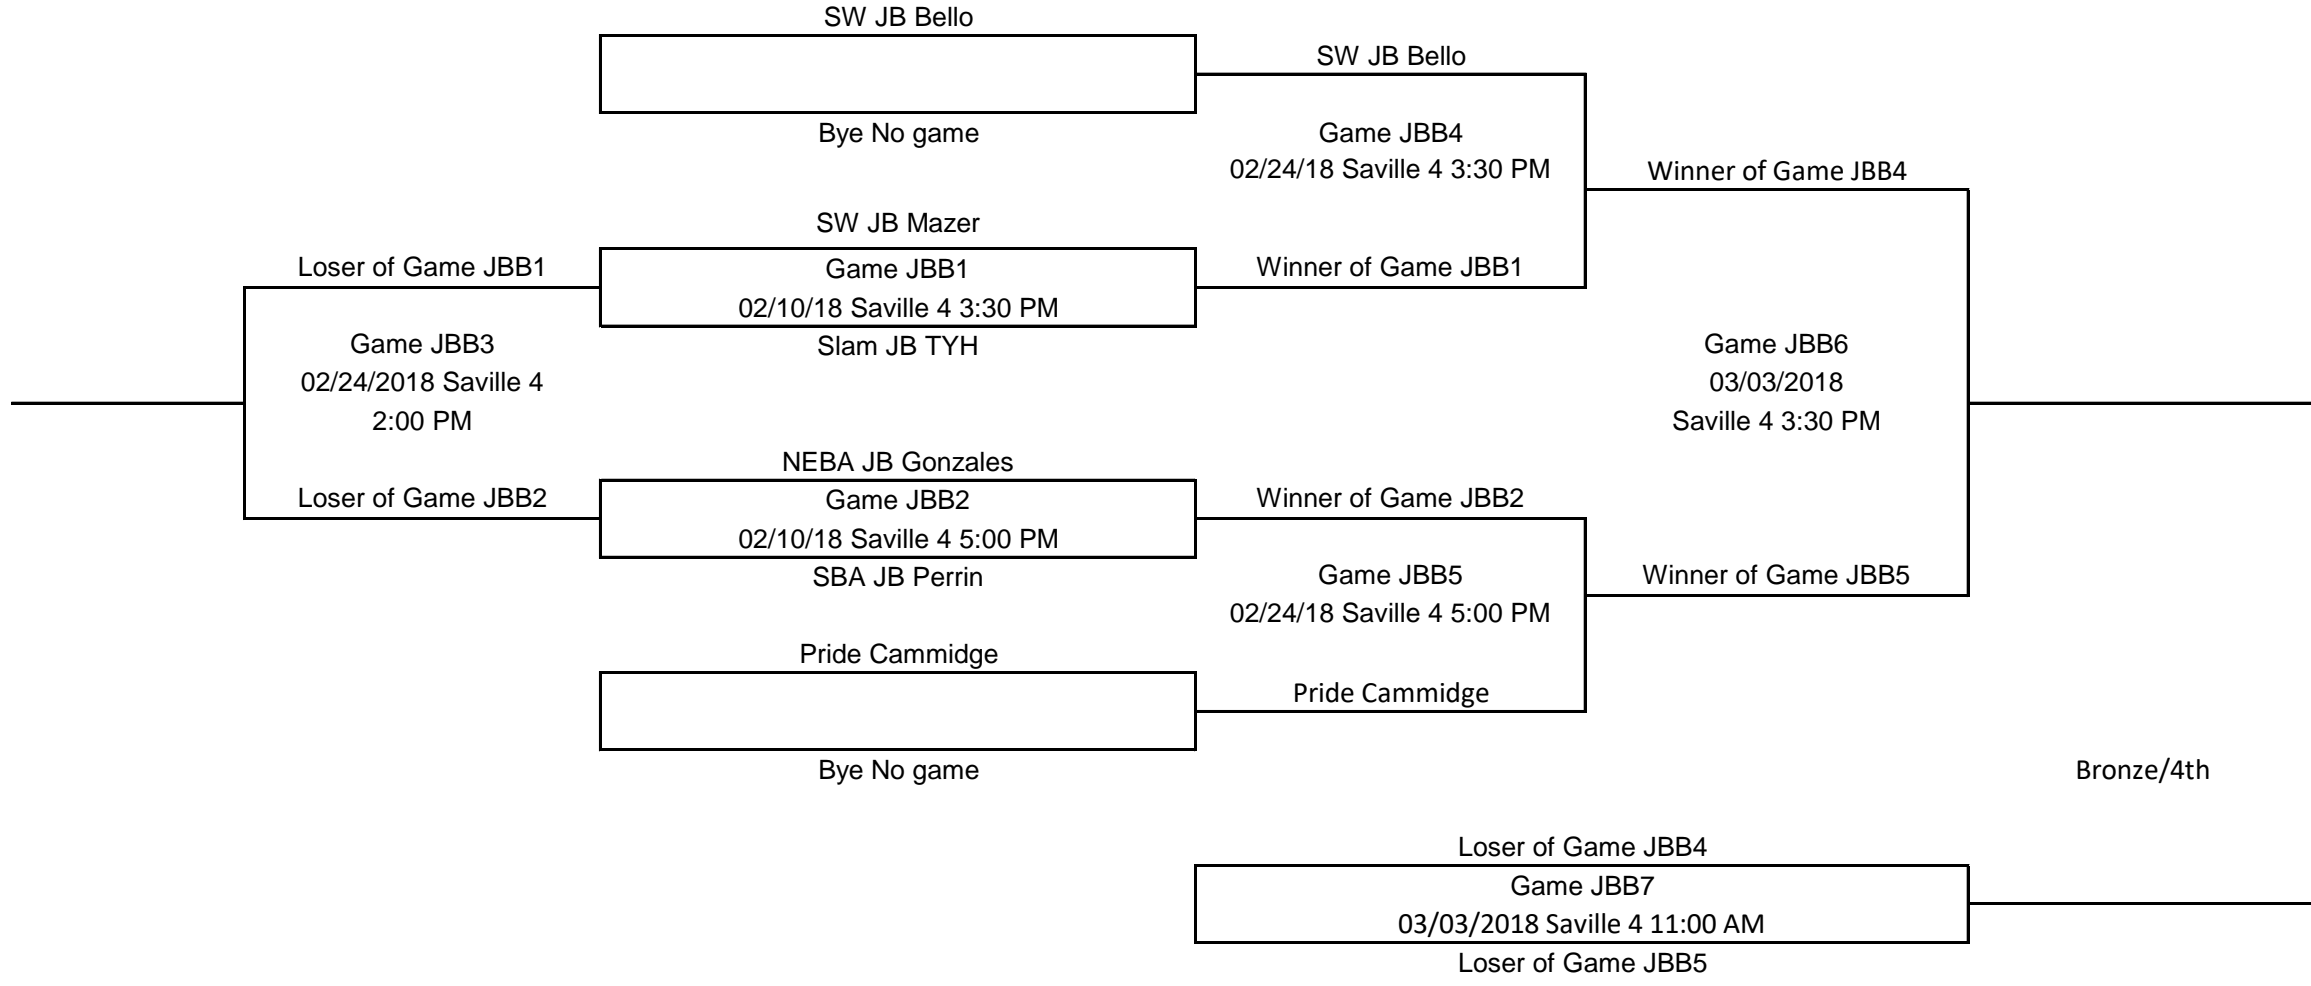

Juvenile Boys Division B Playoffs
Please Enter all scores Immediately after the games

Consolation

Gold/Silver