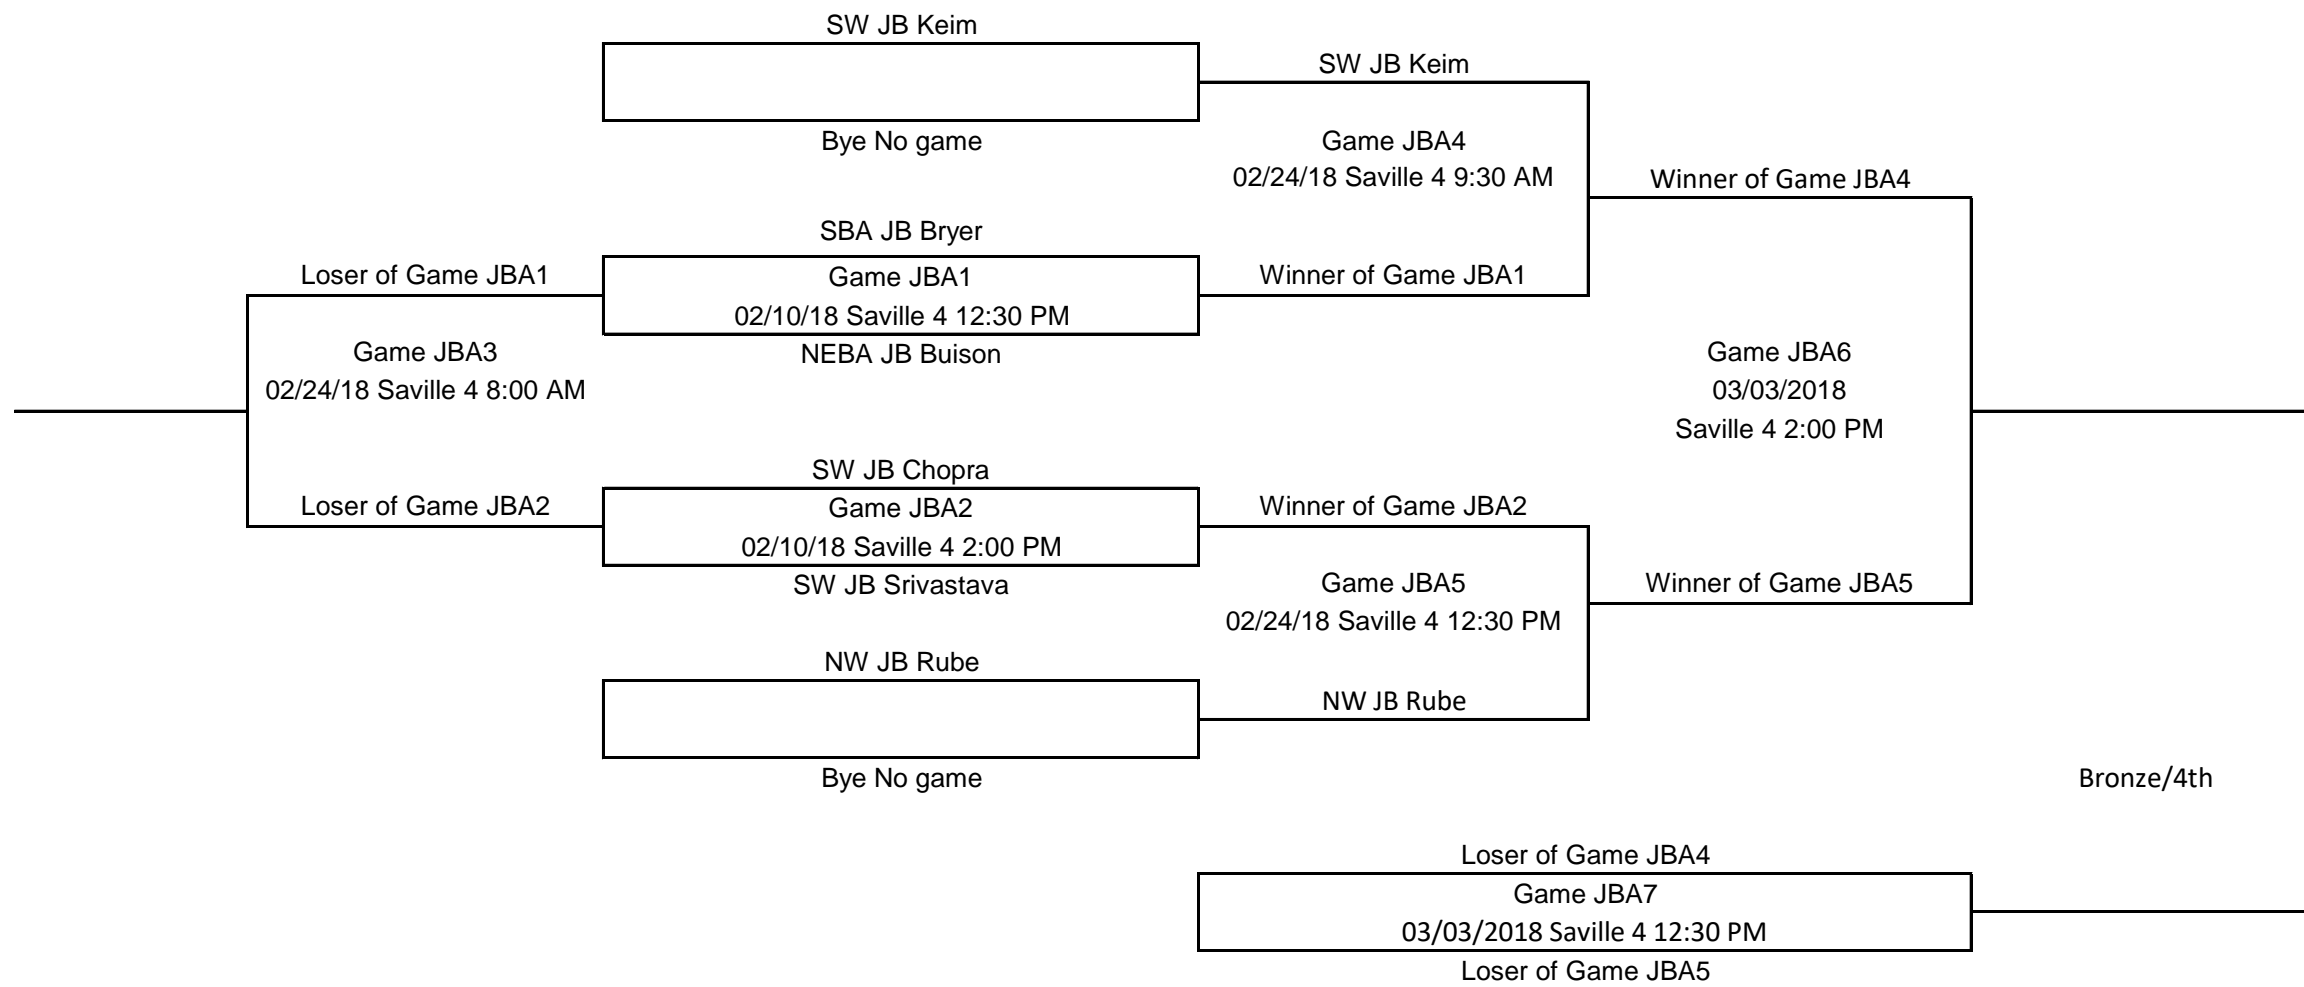

Juvenile Boys Division A Playoffs
Please Enter all scores Immediately after the games

Consolation

Gold/Silver