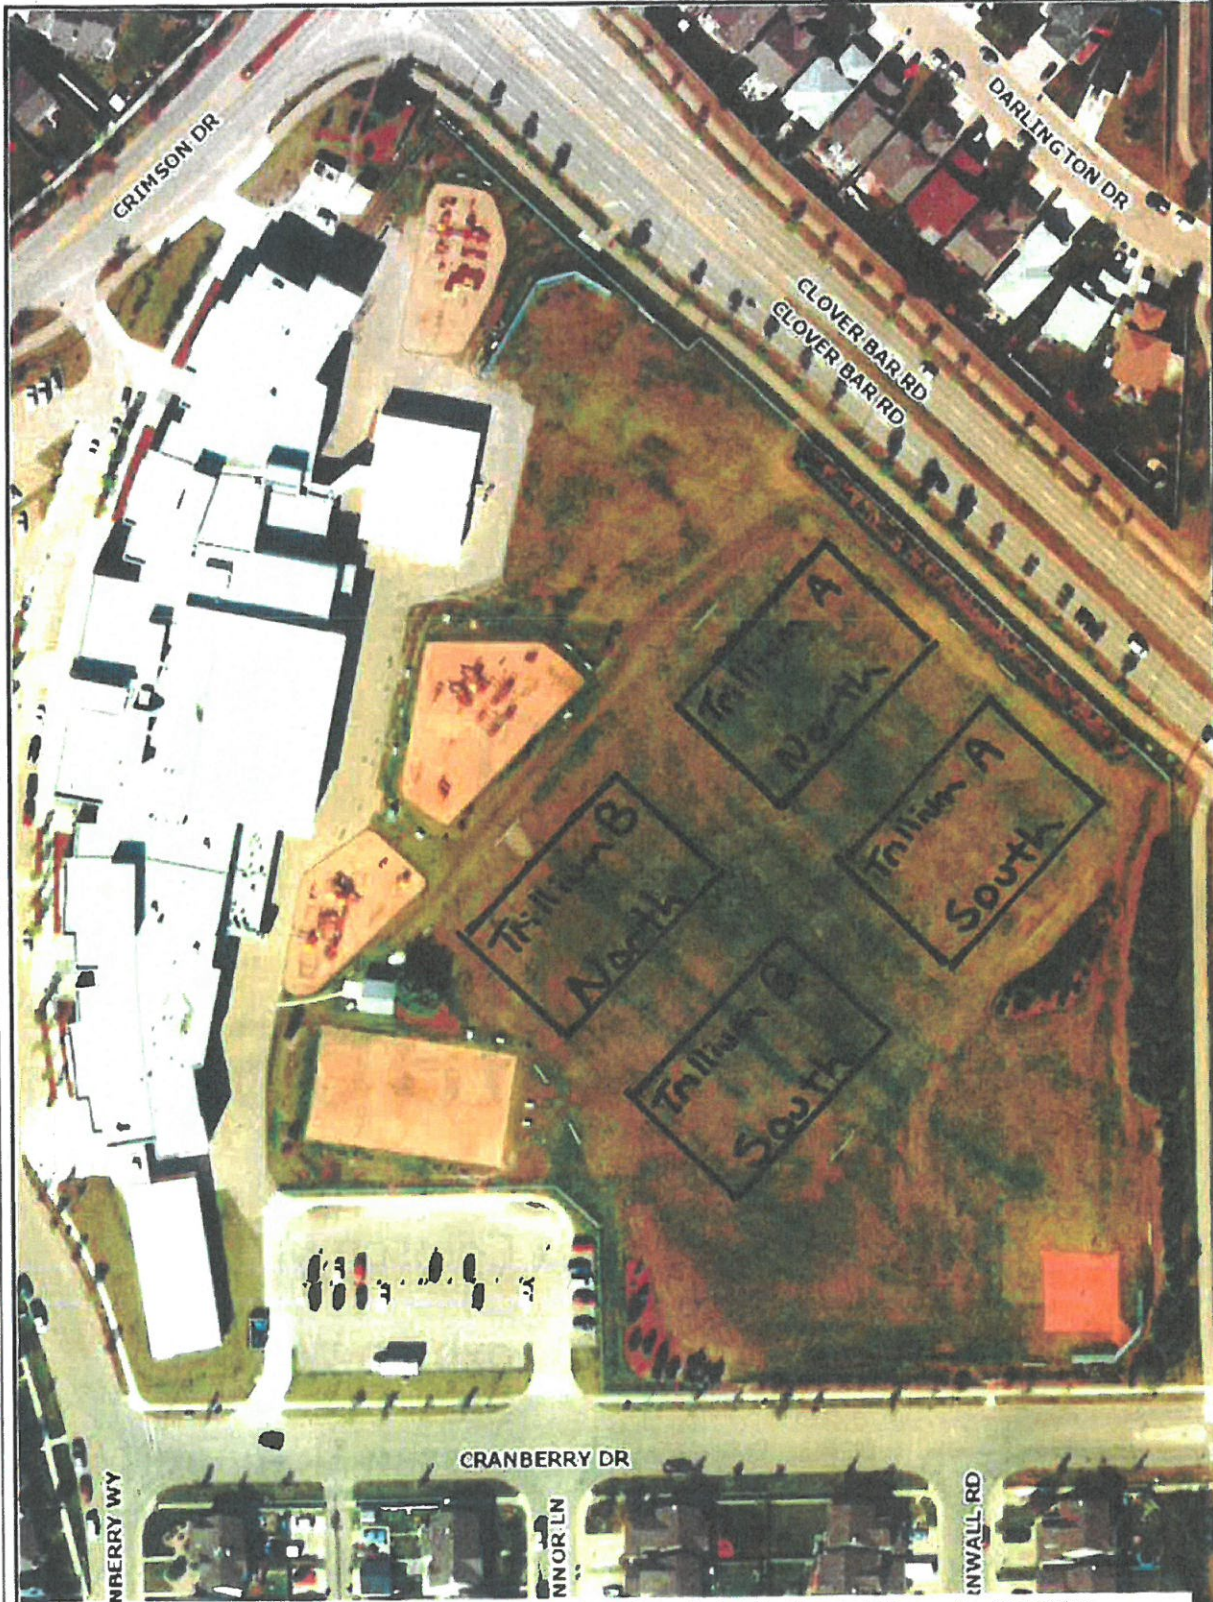

Trillium Fields - SPDSA Storage Shed Location

101 Crimson Dr.

Strathcona County and its contributors will not be held responsible for errors and/or omissions. This map is intended for reference only. To purchase digital data please email gis@strathcona.ab.ca

Map printed on 08-Apr-15 02:31 PM