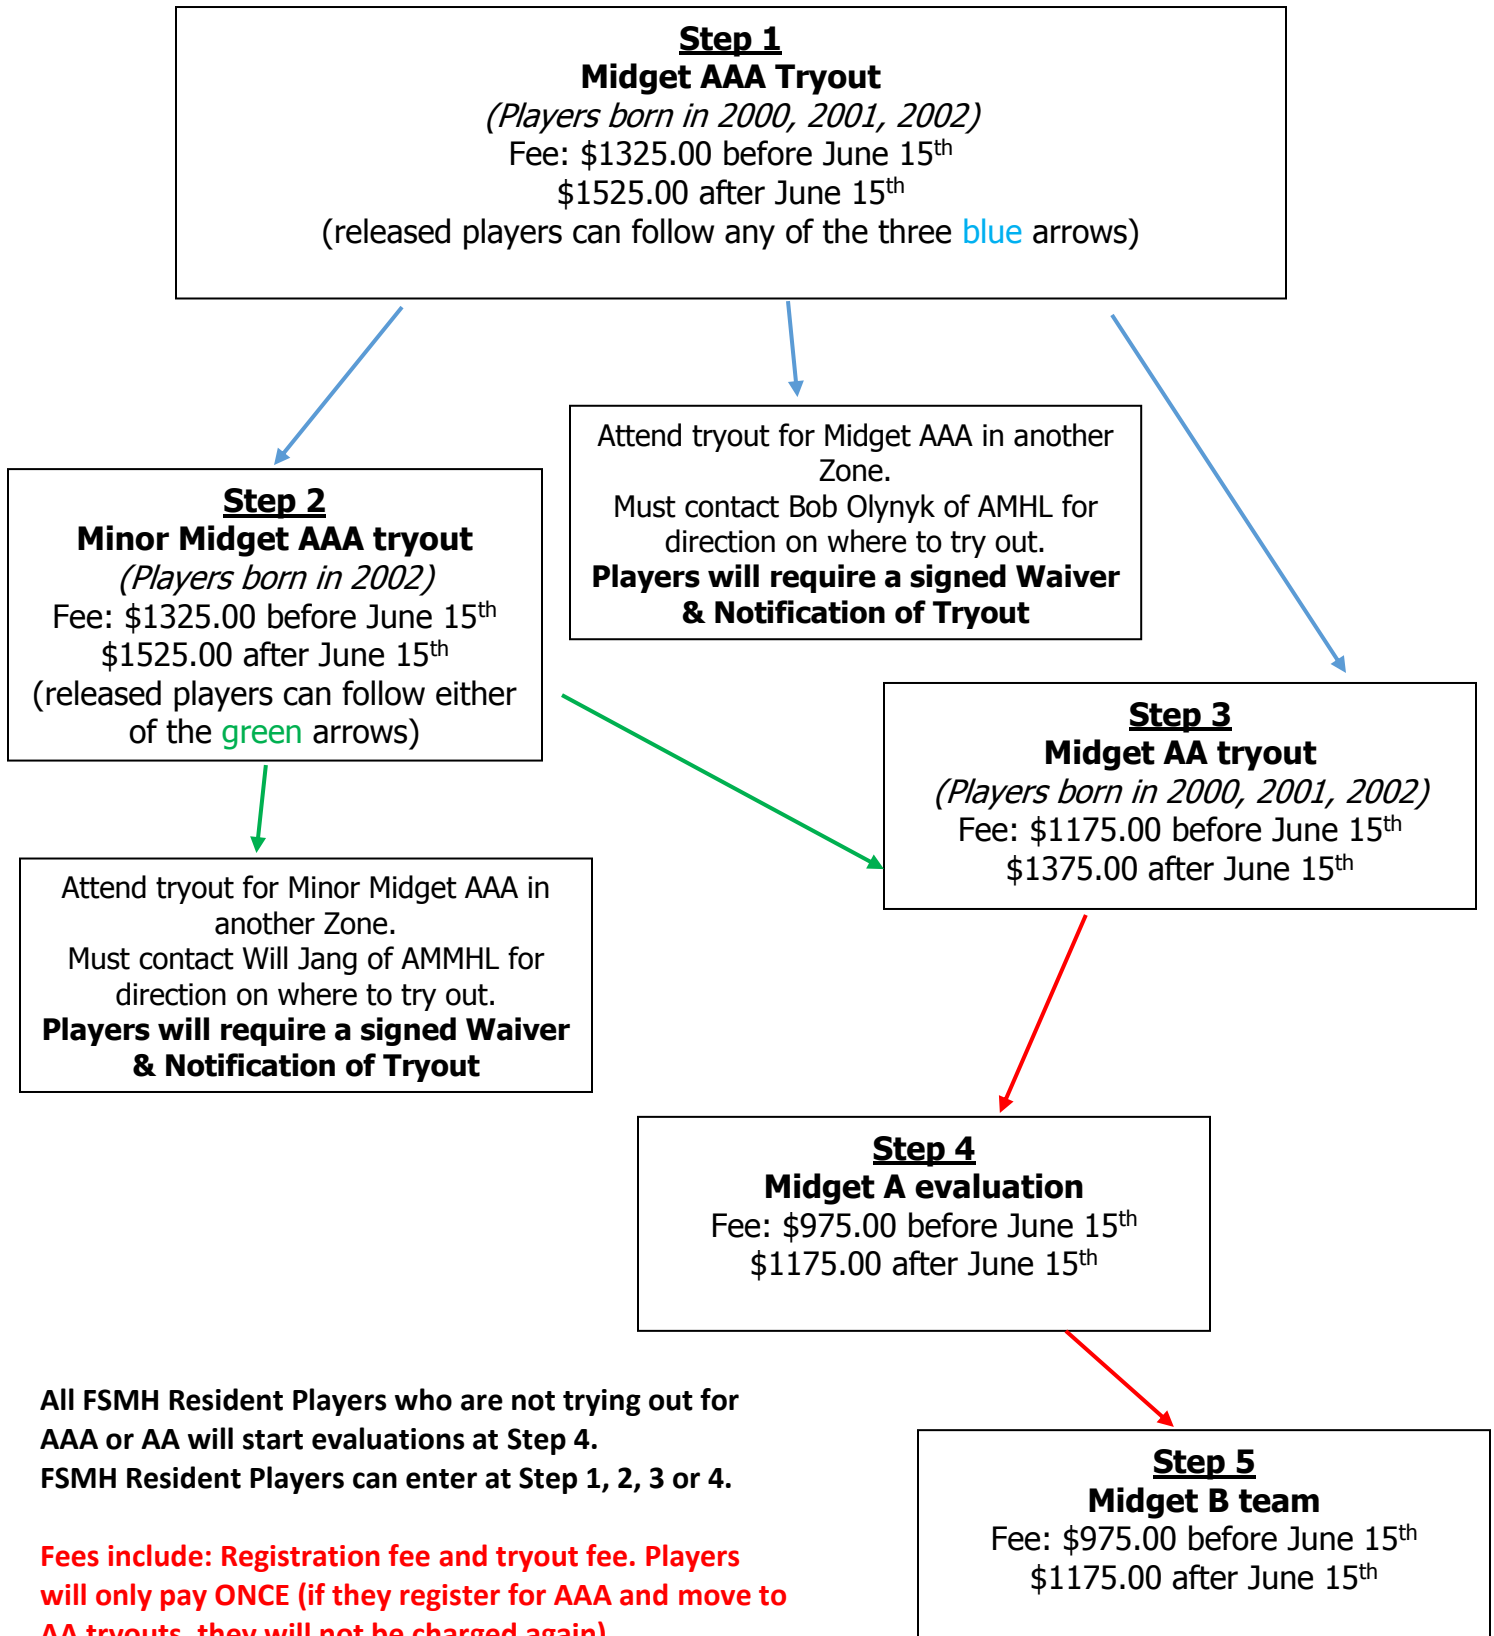

# FSMH - Midget Team Formation 2017-18 Season

## RESIDENT PLAYERS

All FSMH Resident Players who are not trying out for AAA or AA will start evaluations at Step 4.

FSMH Resident Players can enter at Step 1, 2, 3 or 4.

**Fees include: Registration fee and tryout fee. Players will only pay ONCE (if they register for AAA and move to AA tryouts, they will not be charged again)**