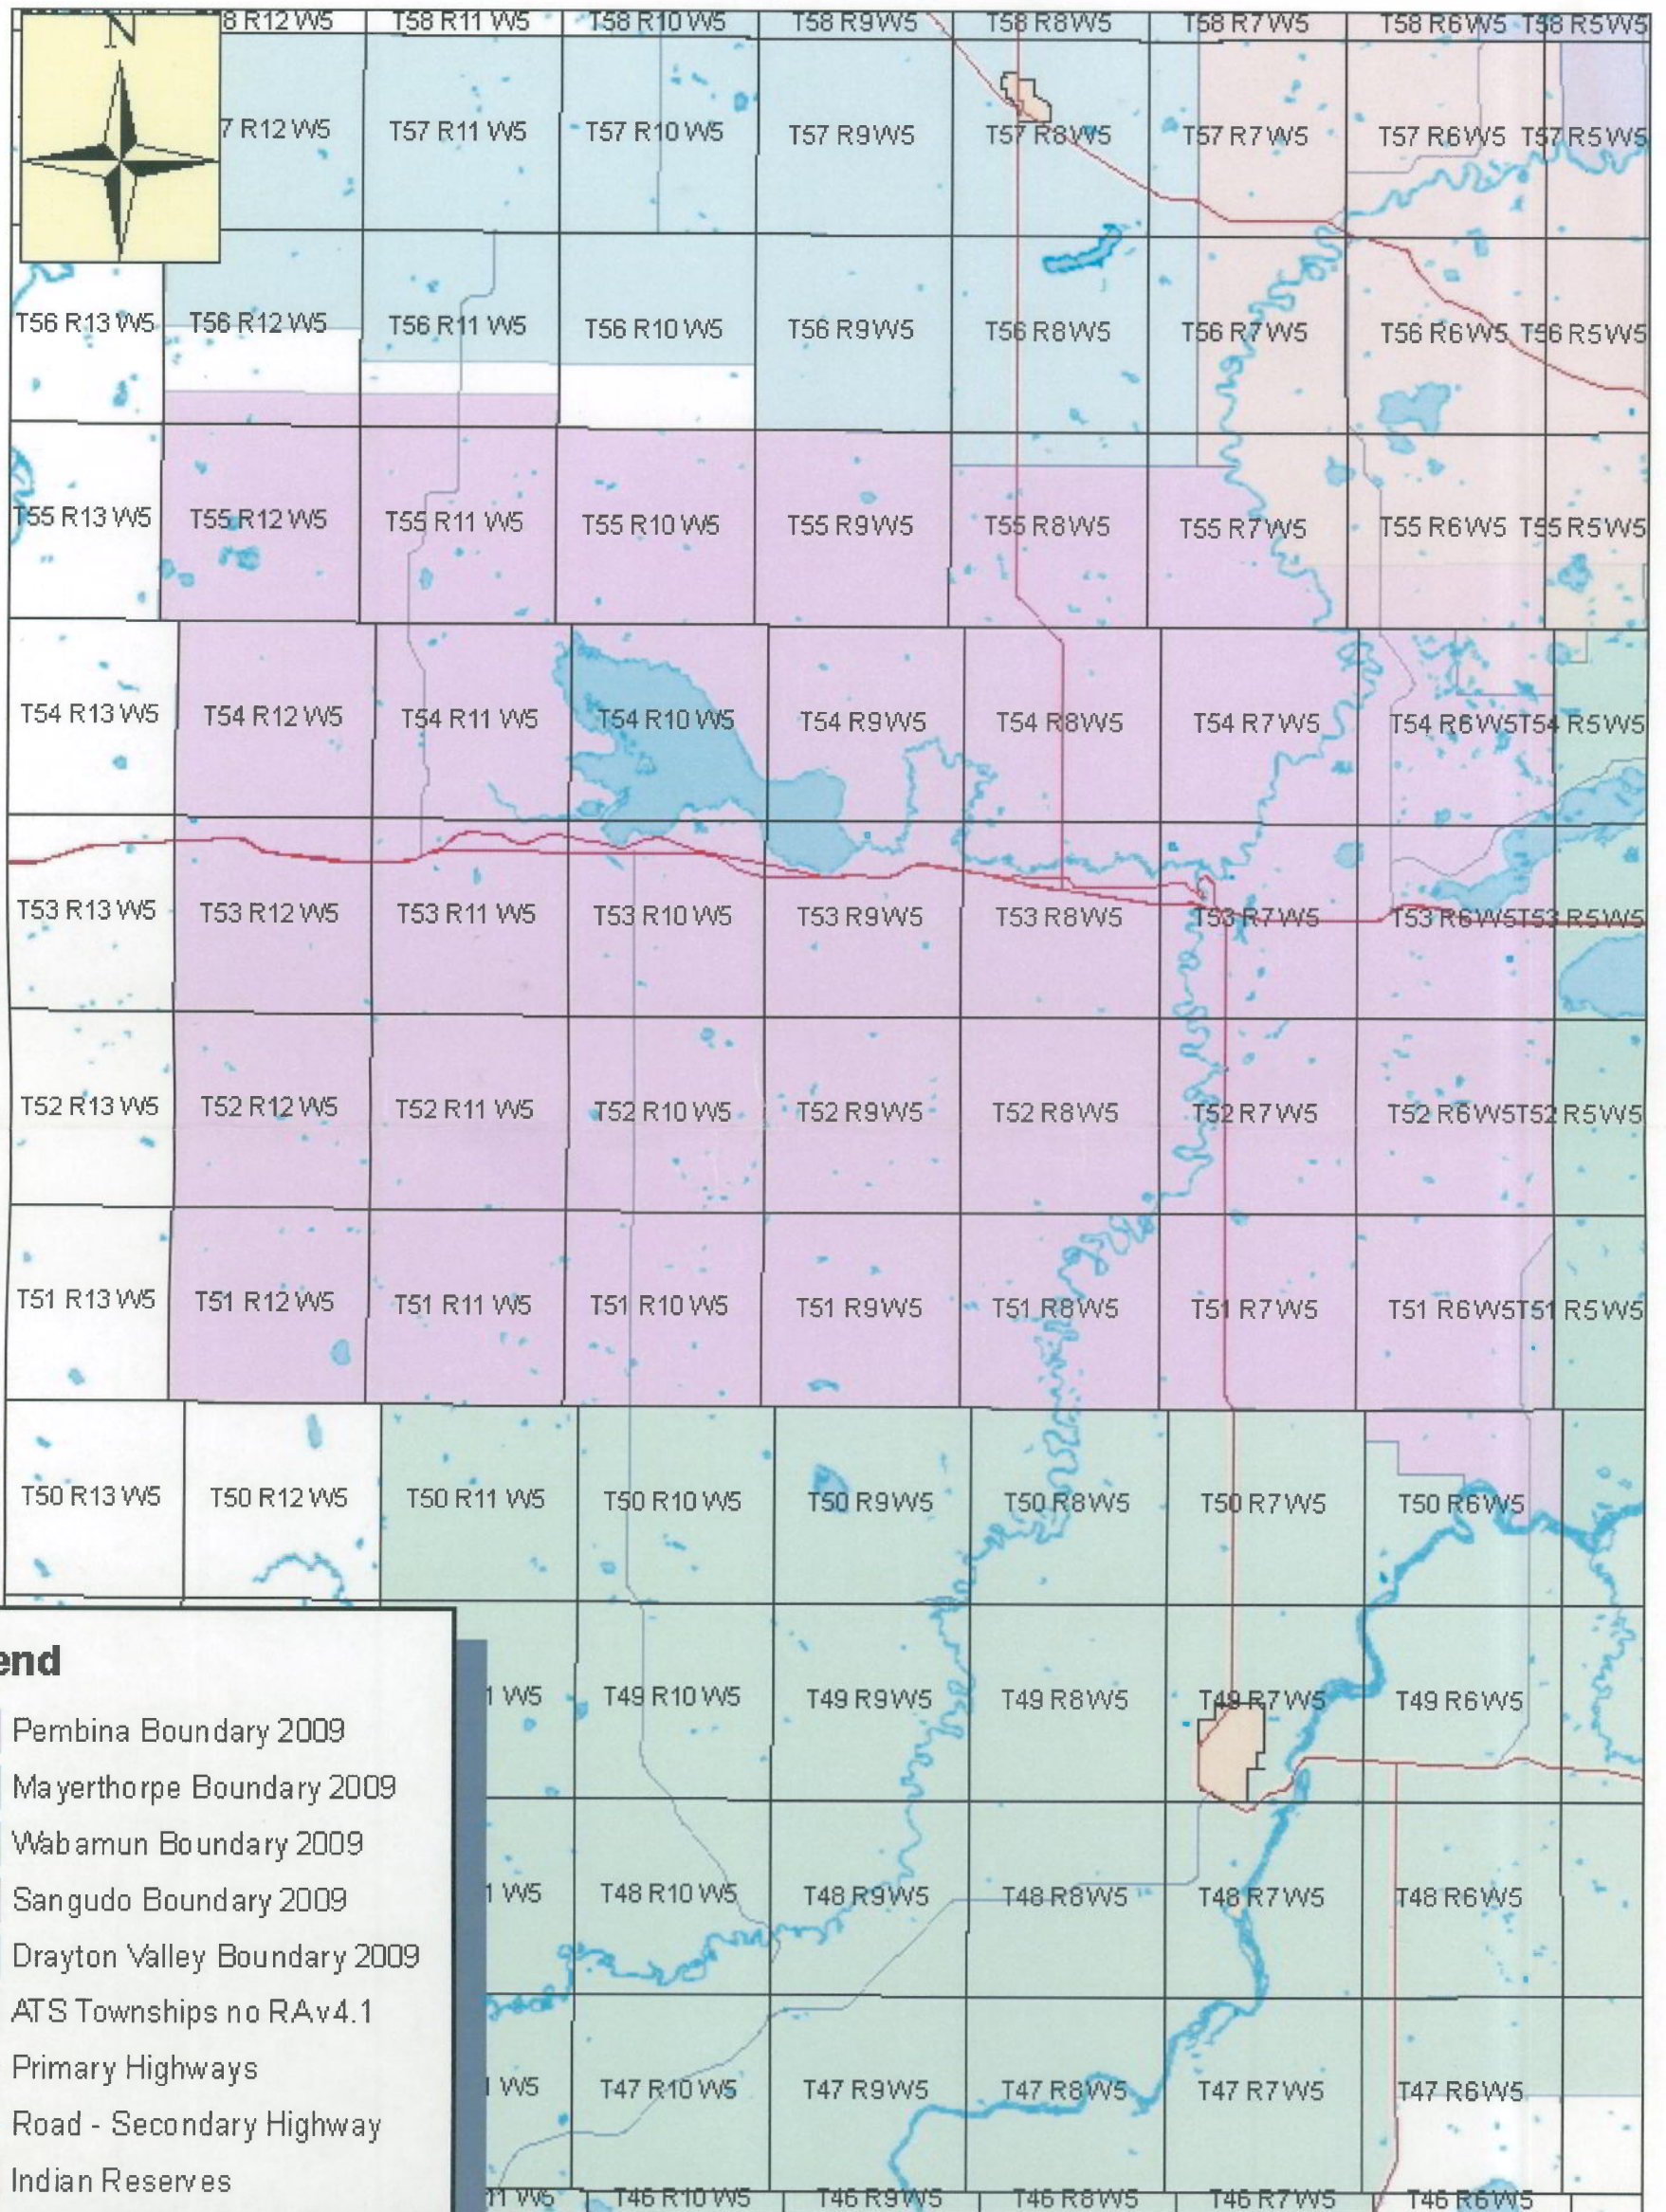

# Pembina Boundary 2009

**Legend**

- Pembina Boundary 2009
- Mayerthorpe Boundary 2009
- Wabamun Boundary 2009
- Sangudo Boundary 2009
- Drayton Valley Boundary 2009
- ATS Townships no RAv4.1
- Primary Highways
- Road - Secondary Highway
- Indian Reserves