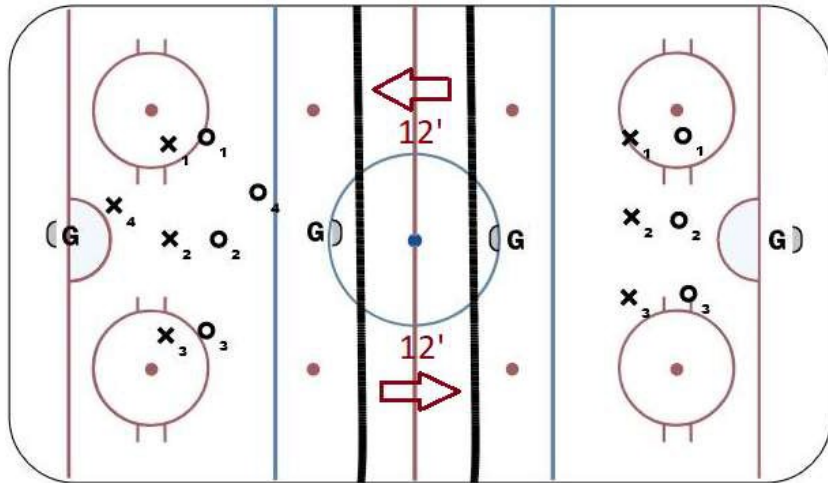

PMHA Initiation Fun Day Game Layout

The preferred format for Initiation Fun Day tournament is for two simultaneous games (4 on 4, which is preferred or 3 on 3). Due to the smaller dimensions of Penticton's Memorial arena, please see the diagram below for the game layout. This set-up is in alignment with the Hockey Canada cross-ice mandate.

In the event that a team does not have sufficient players to have two games, a single game option is available. This is to be discussed between team officials prior to game time. The following layout will be used should a team not have sufficient players to have two simultaneous games.