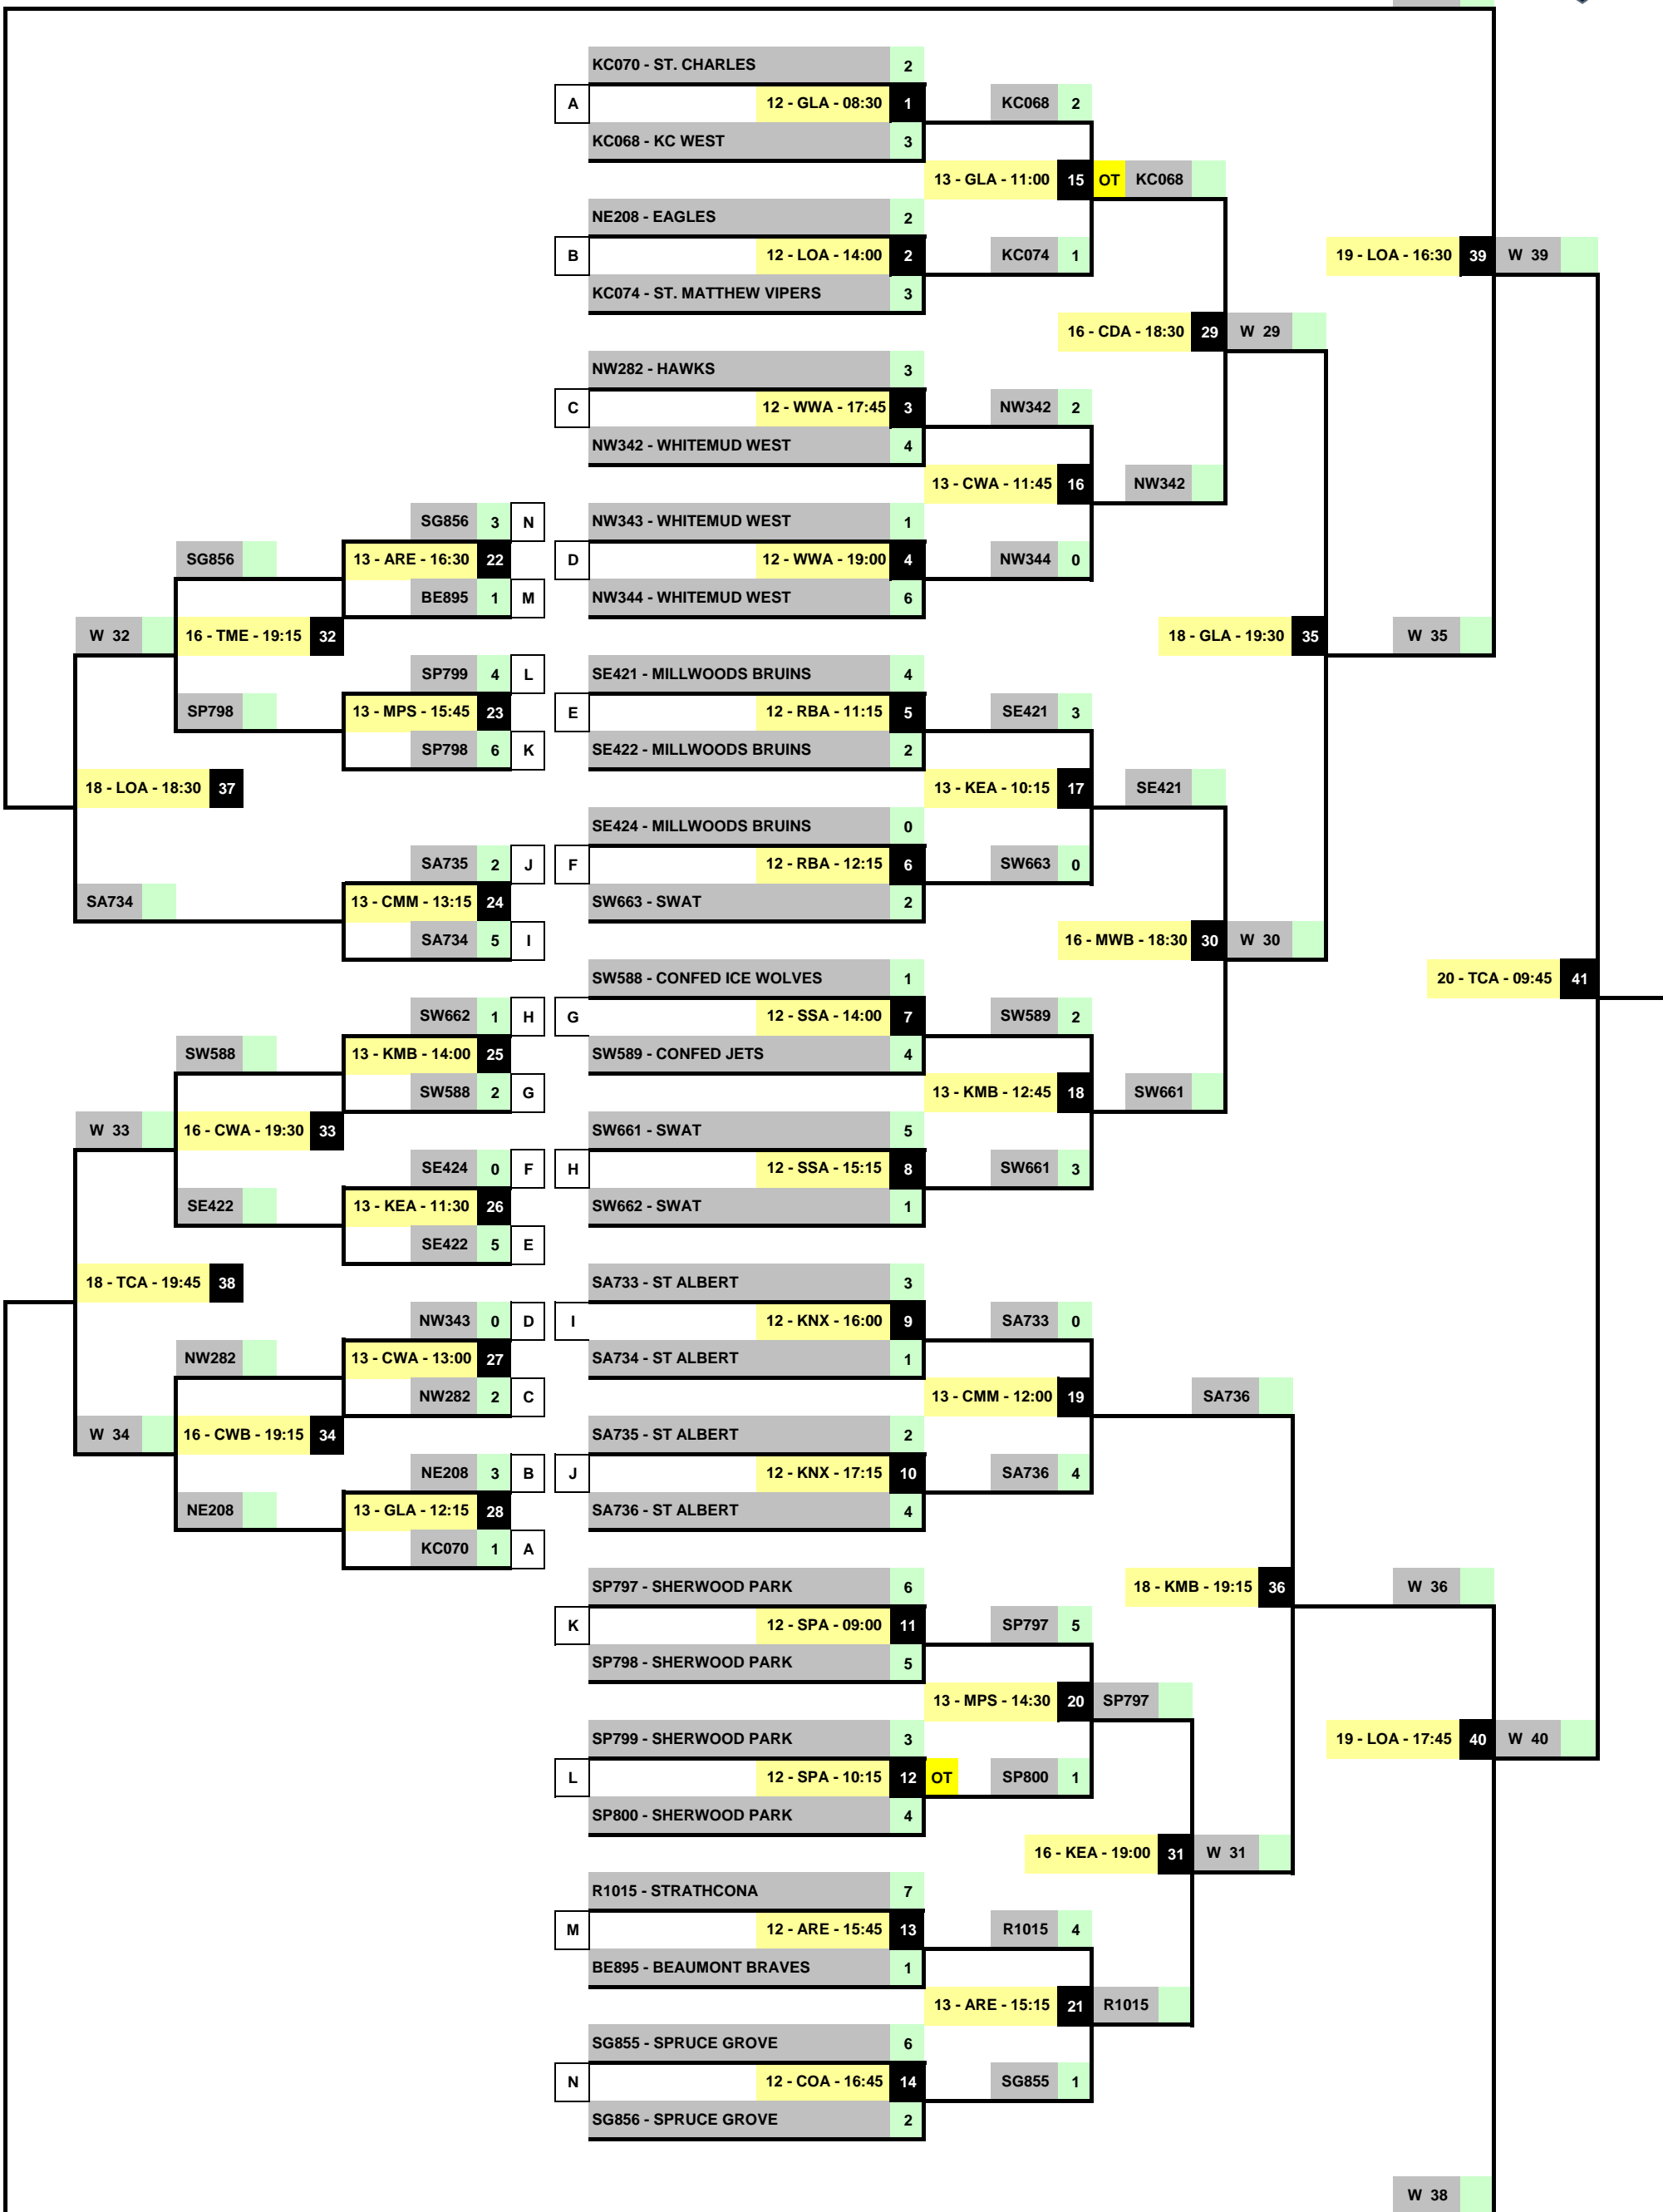

ATOM 2

HOME TEAM IS THE TOP TEAM LISTED  
ALL GAMES THREE 15 MINUTE PERIODS  
Last updated: 2019-01-15 21:48

LOSERS ←

WINNERS →

W 37

W 38