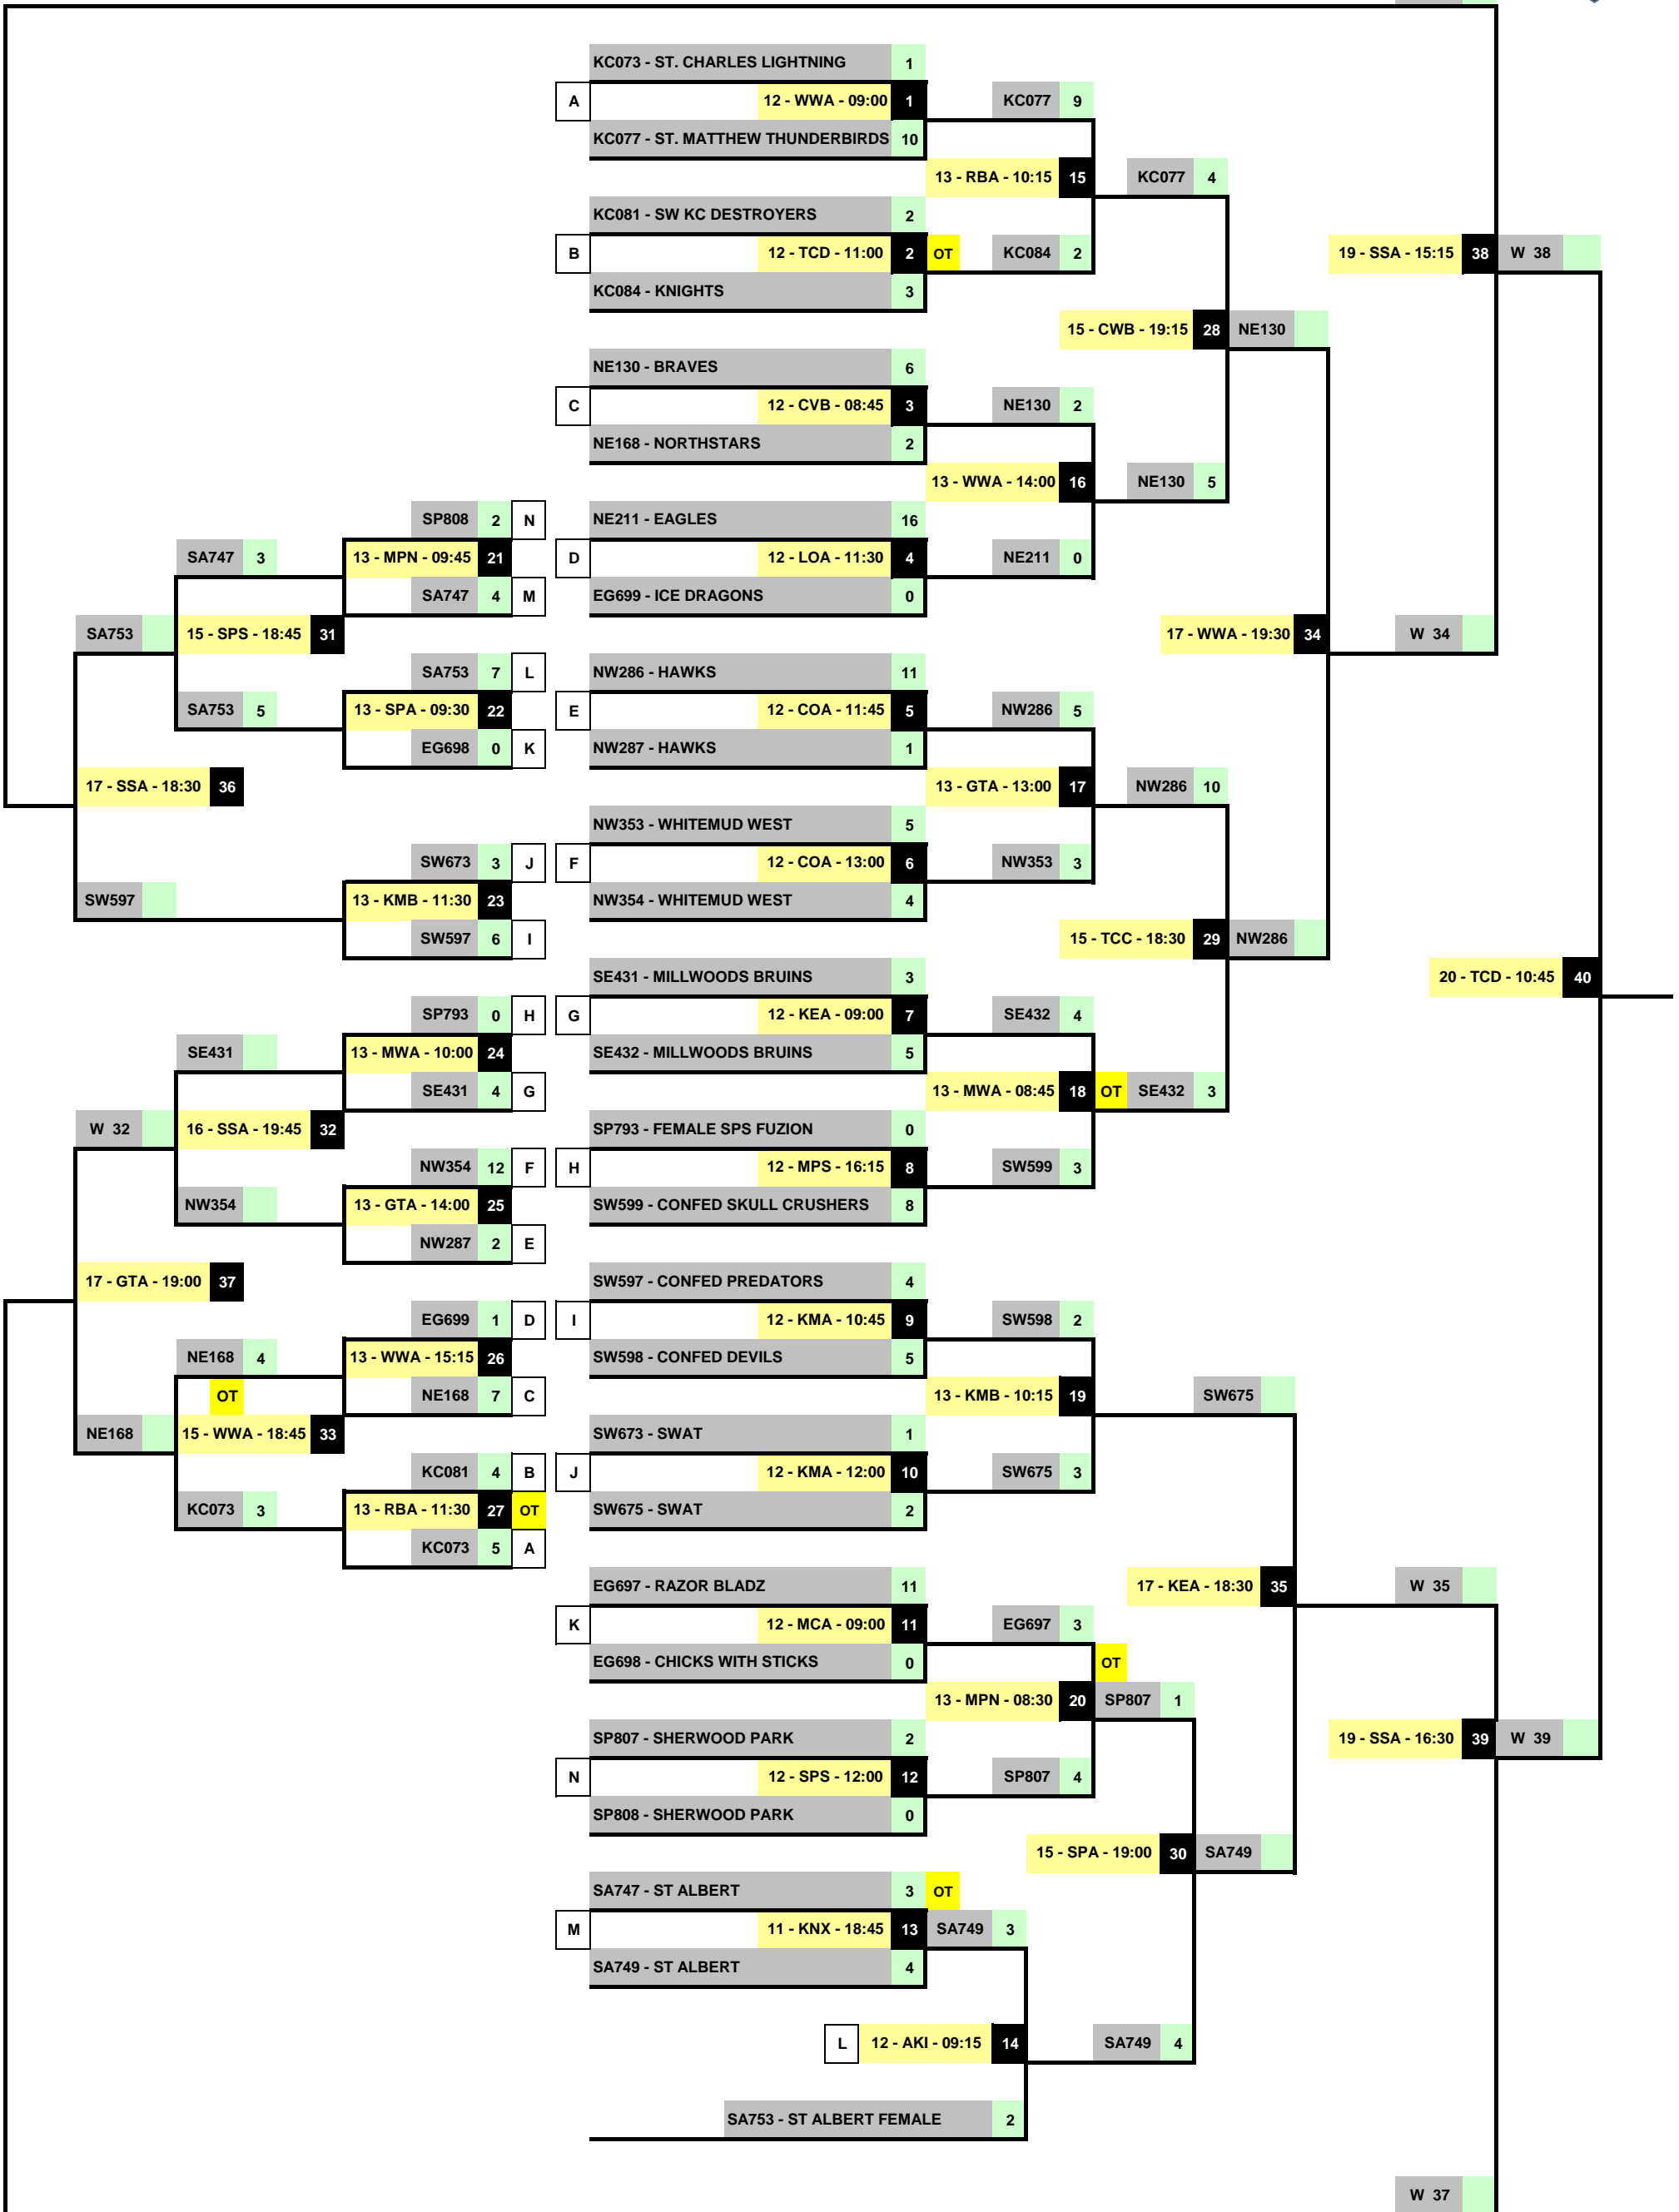

# ATOM 6

HOME TEAM IS THE TOP TEAM LISTED  
ALL GAMES THREE 15 MINUTE PERIODS  
Last updated: 2019-01-15 21:48

← LOSERS WINNERS →

W 36

W 37