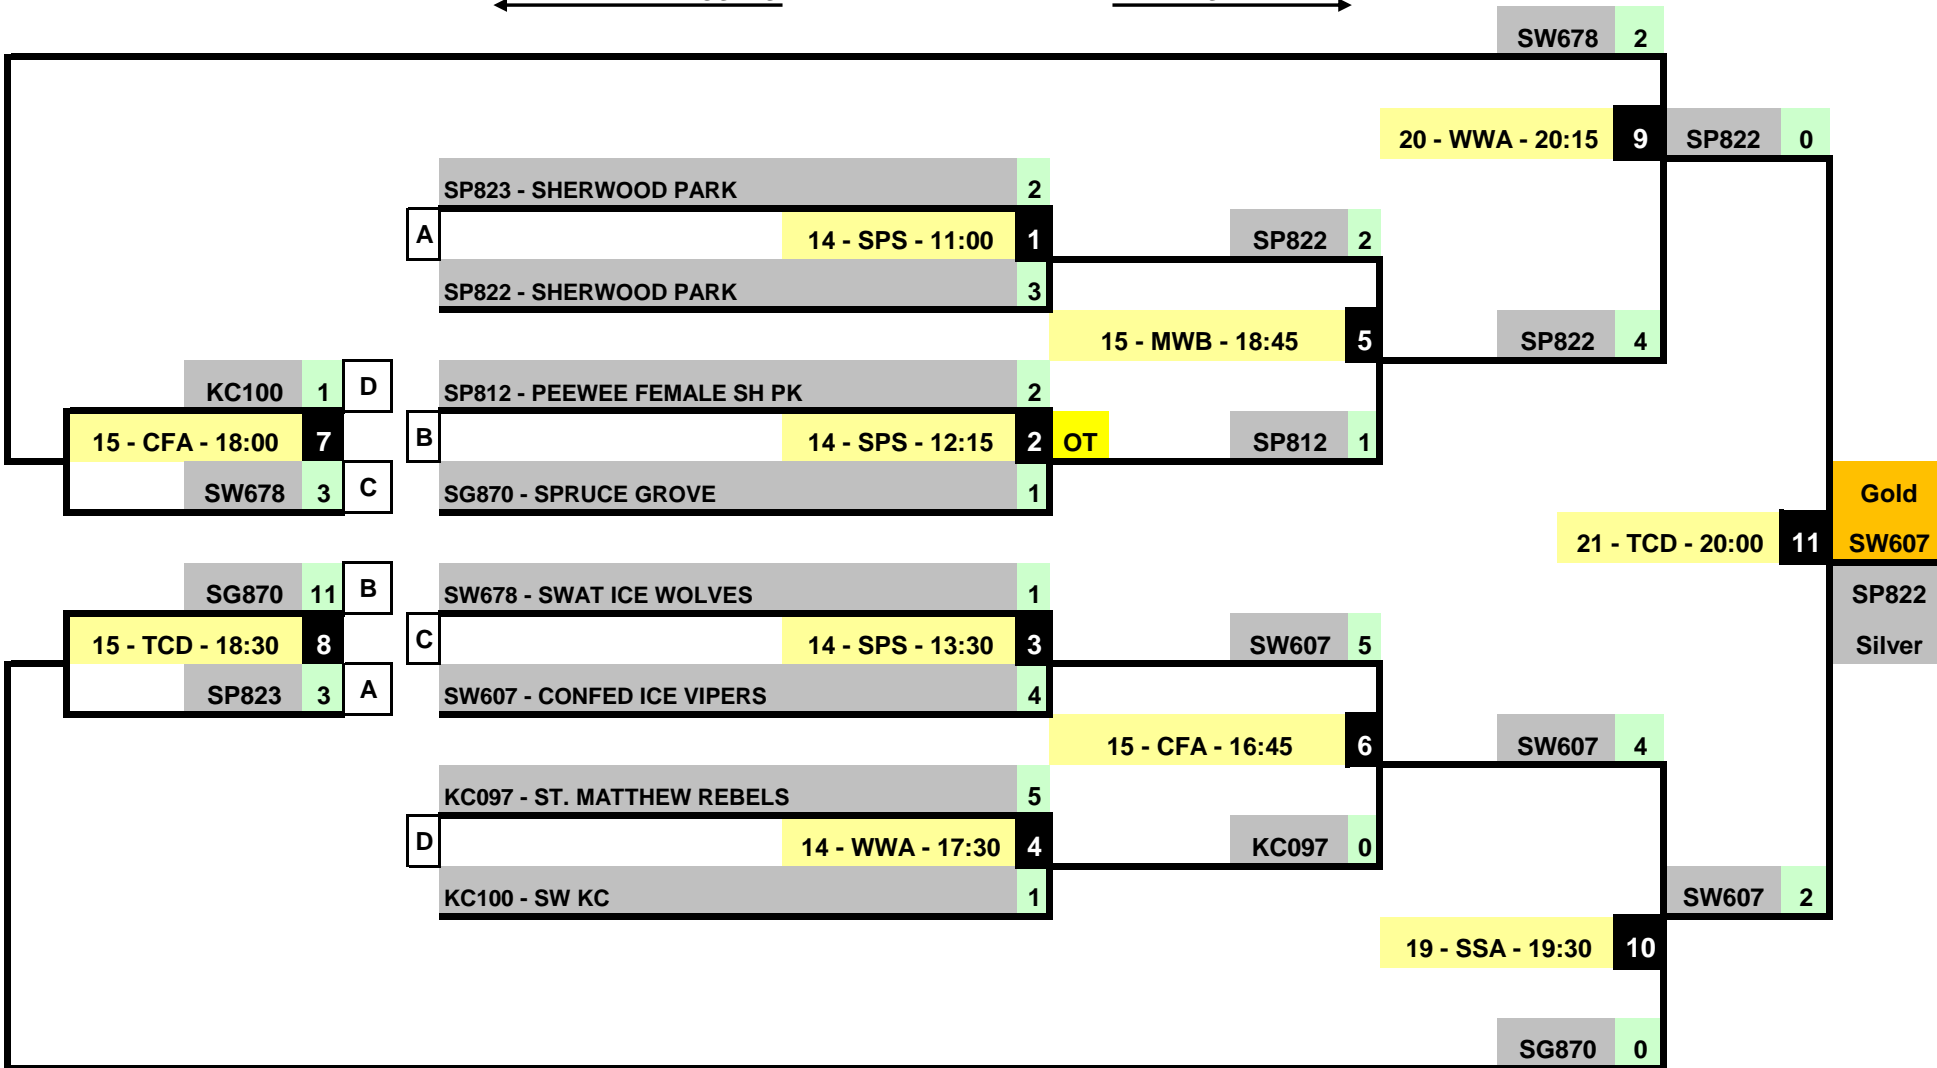

# PEEWEE NITZ

ALL GAMES THREE 15 MINUTE PERIODS

← LOSERS

WINNERS →

Gold

SW607

SP822

Silver