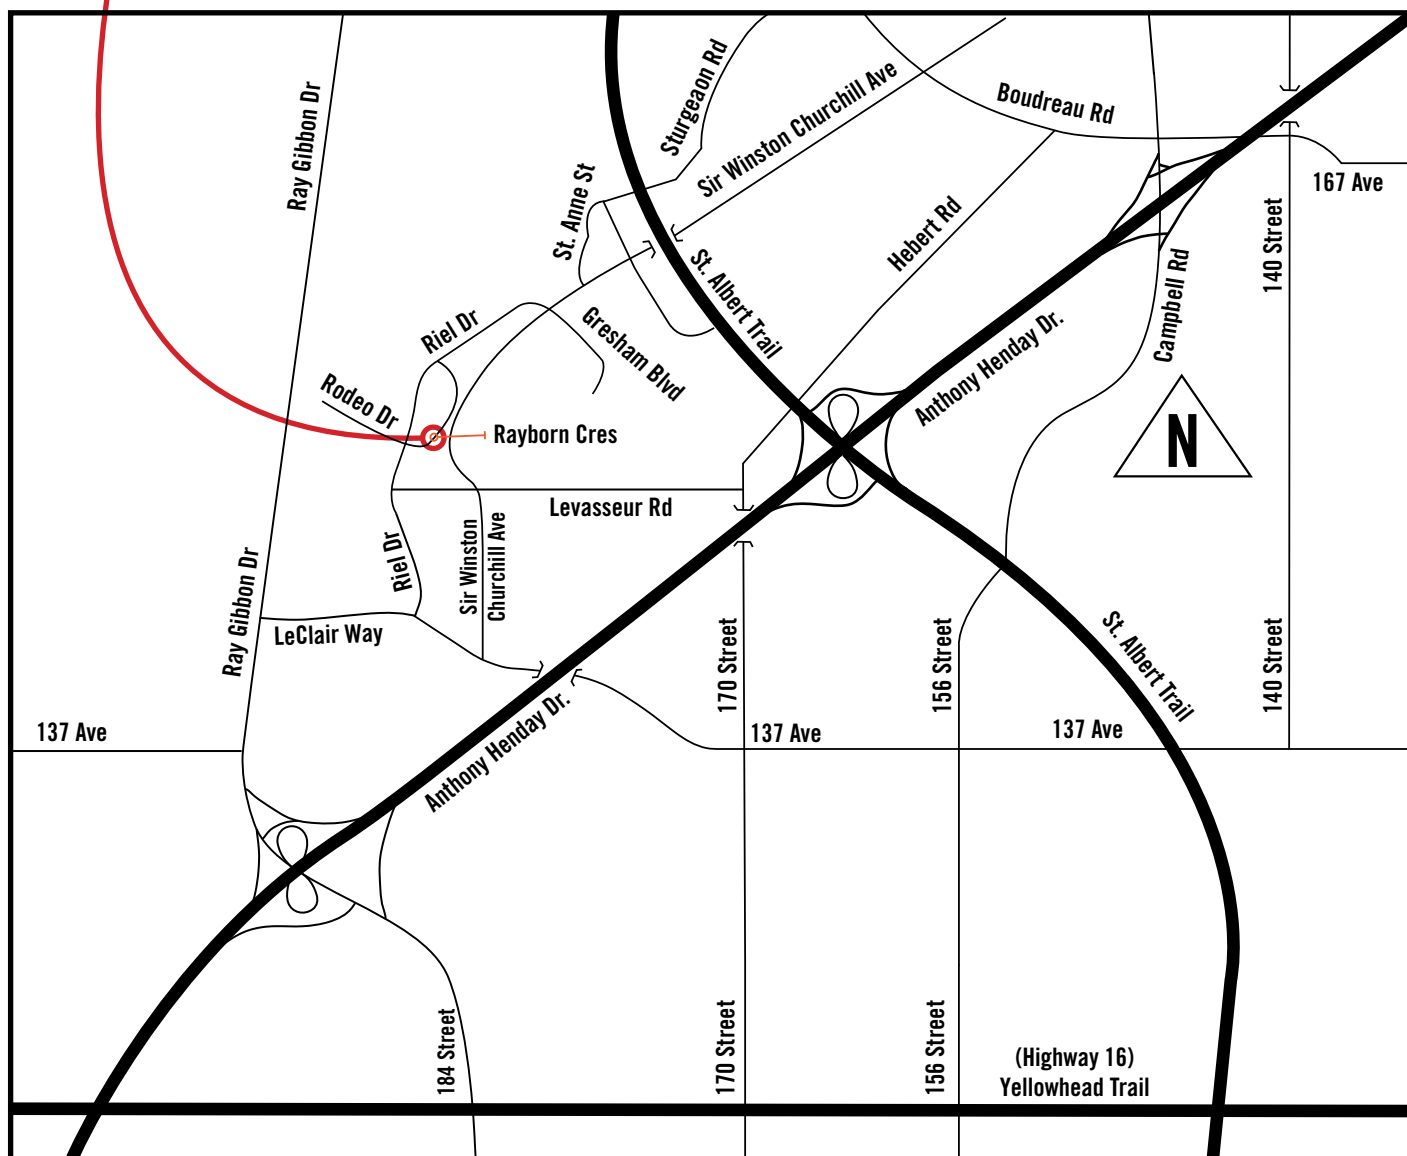

## From West Edmonton:

- Follow South Edmonton directions or take 170 Street North and turn left on 137 Avenue
- Take 137 Avenue to Riel Drive
- Turn North (right) on Riel Drive
- Follow Riel Drive and turn right on Rayborn Crescent

## From North/East Edmonton:

- Take 137 Avenue to Riel Drive
- Turn right on Riel Drive
- Follow Riel Drive and turn right on Rayborn Crescent

## From South Edmonton:

- Take Anthony Henday Drive West/North to Ray Gibbon Drive
- Take Ray Gibbon Drive North to St. Albert
- Turn right on LeClair Way (off Ray Gibbon Drive)
- Follow LeClair Way to Riel Drive
- Turn left on Riel Drive
- Follow Riel Drive
- Turn right on Rayborn Crescent

## From North/East Edmonton Via The Henday:

- Take Anthony Henday Drive South to Ray Gibbon Drive
- Take Ray Gibbon North to St. Albert
- Turn right on LeClair Way (off Ray Gibbon Drive)
- Turn left on Riel Drive
- Turn right on Rayborn Crescent