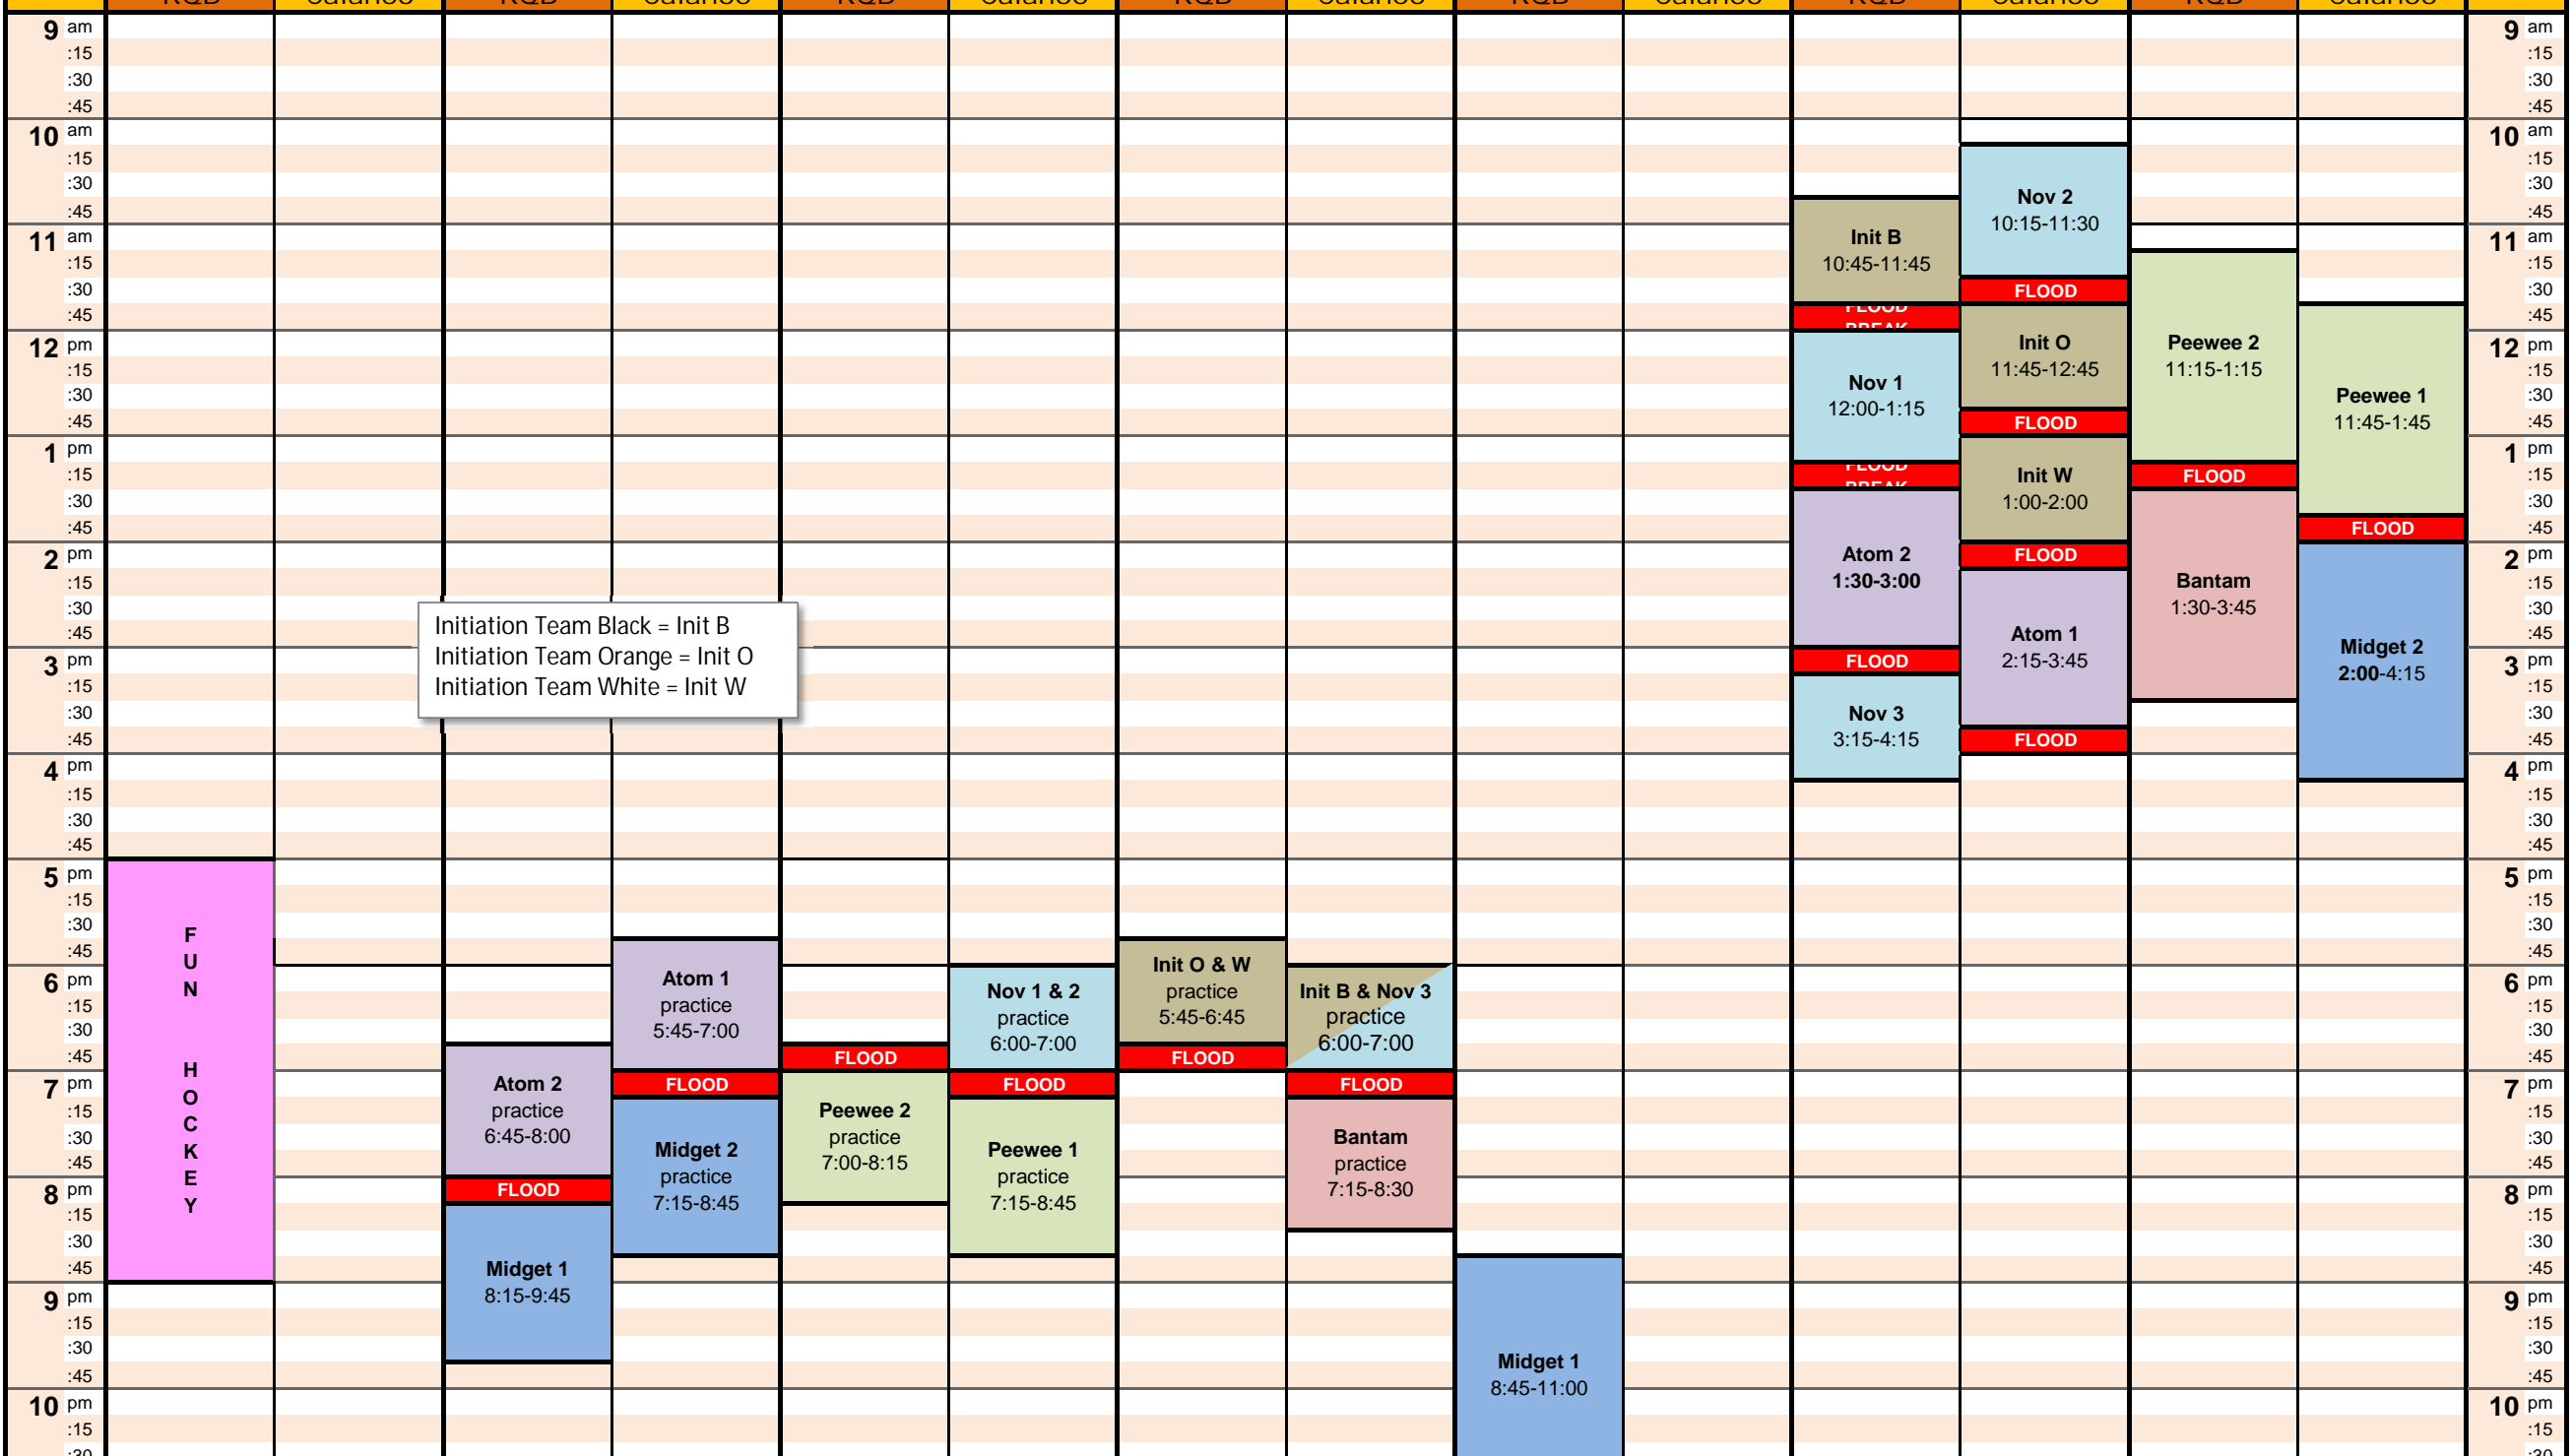

CR Knights Minor Hockey
Weekly Ice Allocation Calendar

January
Published Dec 20, 2016

Week # 21 January 30 to February 05

© 2008 Vertex42 LLC

	Mon-Jan 30		Tue-Jan 31		Wed-Feb 1		Thu-Feb 2		Fri-Feb 3		Sat-Feb 4		Sun-Feb 5		
	RQB	Calahoo	RQB	Calahoo	RQB	Calahoo	RQB	Calahoo	RQB	Calahoo	RQB	Calahoo	RQB	Calahoo	
9 am															9 am
:15															:15
:30															:30
:45															:45
10 am															10 am
:15															:15
:30															:30
:45															:45
11 am															11 am
:15															:15
:30															:30
:45															:45
12 pm															12 pm
:15															:15
:30															:30
:45															:45
1 pm															1 pm
:15															:15
:30															:30
:45															:45
2 pm															2 pm
:15															:15
:30															:30
:45															:45
3 pm															3 pm
:15															:15
:30															:30
:45															:45
4 pm															4 pm
:15															:15
:30															:30
:45															:45
5 pm															5 pm
:15															:15
:30															:30
:45															:45
6 pm															6 pm
:15															:15
:30															:30
:45															:45
7 pm															7 pm
:15															:15
:30															:30
:45															:45
8 pm															8 pm
:15															:15
:30															:30
:45															:45
9 pm															9 pm
:15															:15
:30															:30
:45															:45
10 pm															10 pm
:15															:15
:30															:30
:45															:45
	RQB	Calahoo	RQB	Calahoo	RQB	Calahoo	RQB	Calahoo	RQB	Calahoo	RQB	Calahoo	RQB	Calahoo	
	Mon-Jan 30		Tue-Jan 31		Wed-Feb 1		Thu-Feb 2		Fri-Feb 3		Sat-Feb 4		Sun-Feb 5		

Initiation Team Black = Init B
Initiation Team Orange = Init O
Initiation Team White = Init W

F
U
N

H
O
C
K
E
Y