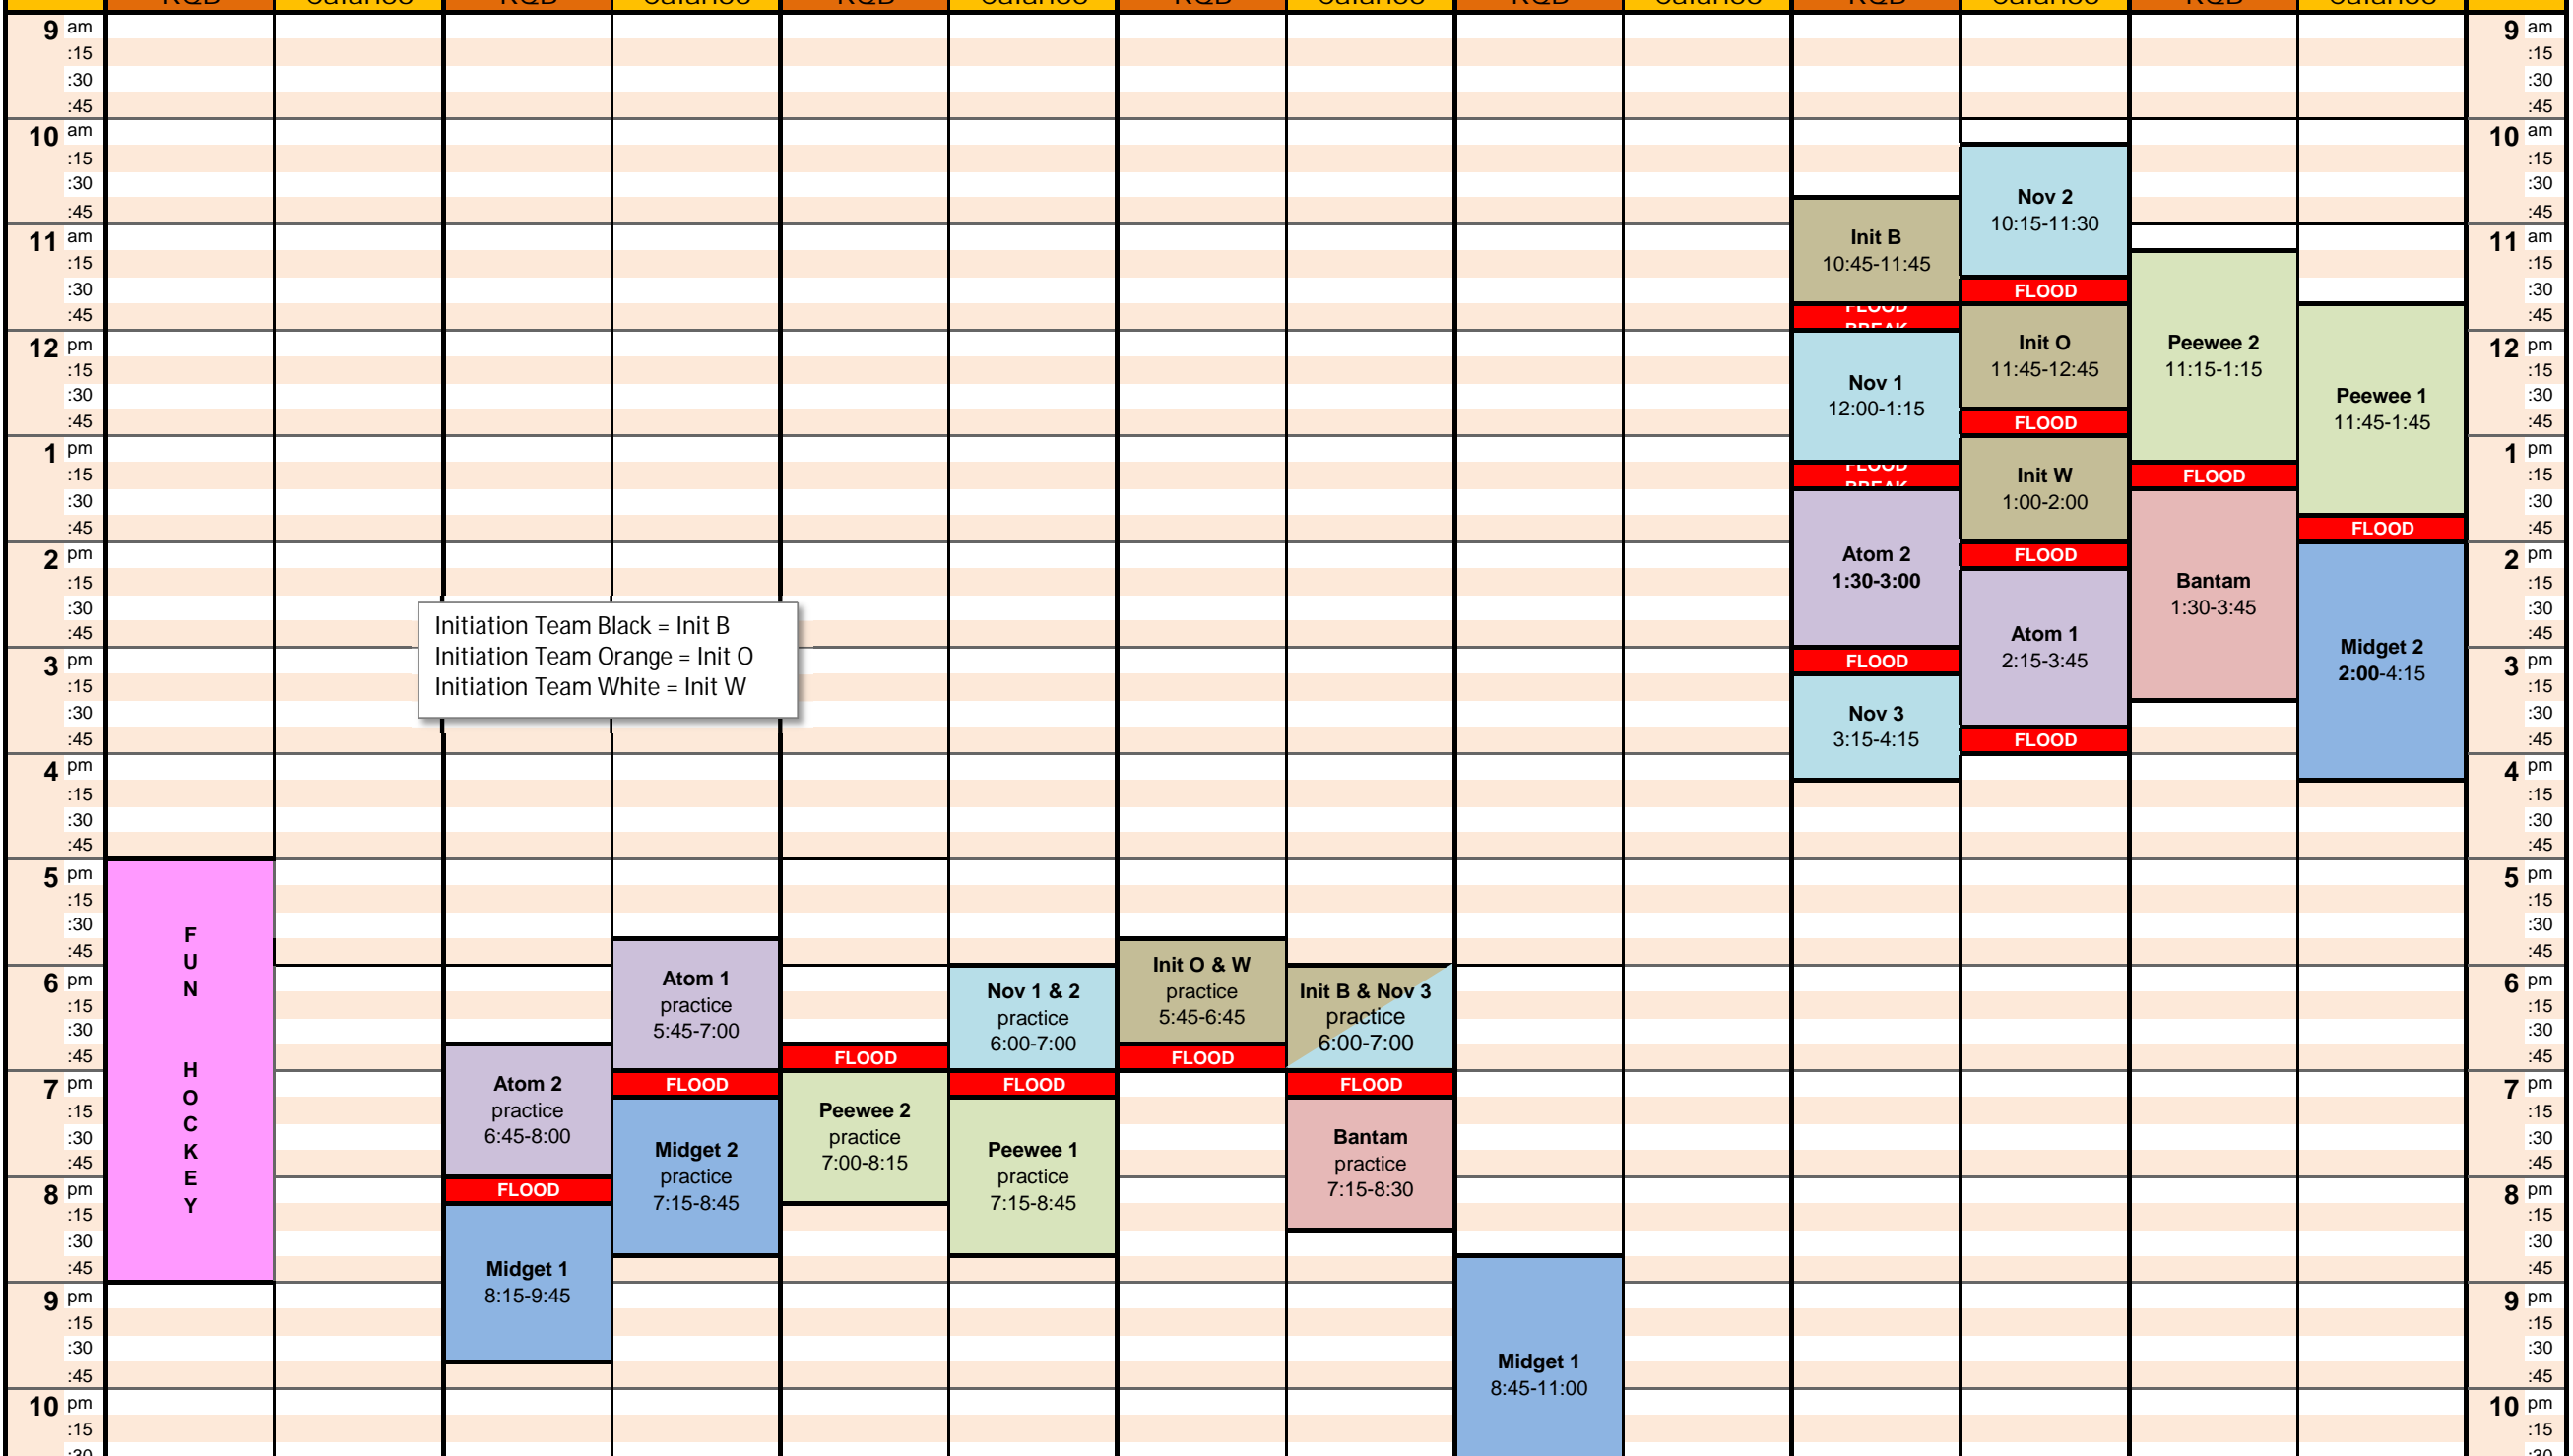

CR Knights Minor Hockey
Weekly Ice Allocation Calendar

January
Published Dec 20, 2016

Week # 20 January 23 to January 29

© 2008 Vertex42 LLC

	Mon-Jan 23		Tue-Jan 24		Wed-Jan 25		Thu-Jan 26		Fri-Jan 27		Sat-Jan 28		Sun-Jan 29		
	RQB	Calahoo	RQB	Calahoo	RQB	Calahoo	RQB	Calahoo	RQB	Calahoo	RQB	Calahoo	RQB	Calahoo	
9 am :15 :30 :45															9 am :15 :30 :45
10 am :15 :30 :45															10 am :15 :30 :45
11 am :15 :30 :45															11 am :15 :30 :45
12 pm :15 :30 :45															12 pm :15 :30 :45
1 pm :15 :30 :45															1 pm :15 :30 :45
2 pm :15 :30 :45															2 pm :15 :30 :45
3 pm :15 :30 :45															3 pm :15 :30 :45
4 pm :15 :30 :45															4 pm :15 :30 :45
5 pm :15 :30 :45															5 pm :15 :30 :45
6 pm :15 :30 :45															6 pm :15 :30 :45
7 pm :15 :30 :45															7 pm :15 :30 :45
8 pm :15 :30 :45															8 pm :15 :30 :45
9 pm :15 :30 :45															9 pm :15 :30 :45
10 pm :15 :30 :45															10 pm :15 :30 :45
	RQB	Calahoo	RQB	Calahoo	RQB	Calahoo	RQB	Calahoo	RQB	Calahoo	RQB	Calahoo	RQB	Calahoo	
	Mon-Jan 23		Tue-Jan 24		Wed-Jan 25		Thu-Jan 26		Fri-Jan 27		Sat-Jan 28		Sun-Jan 29		

Initiation Team Black = Init B
Initiation Team Orange = Init O
Initiation Team White = Init W

F
U
N

H
O
C
K
E
Y