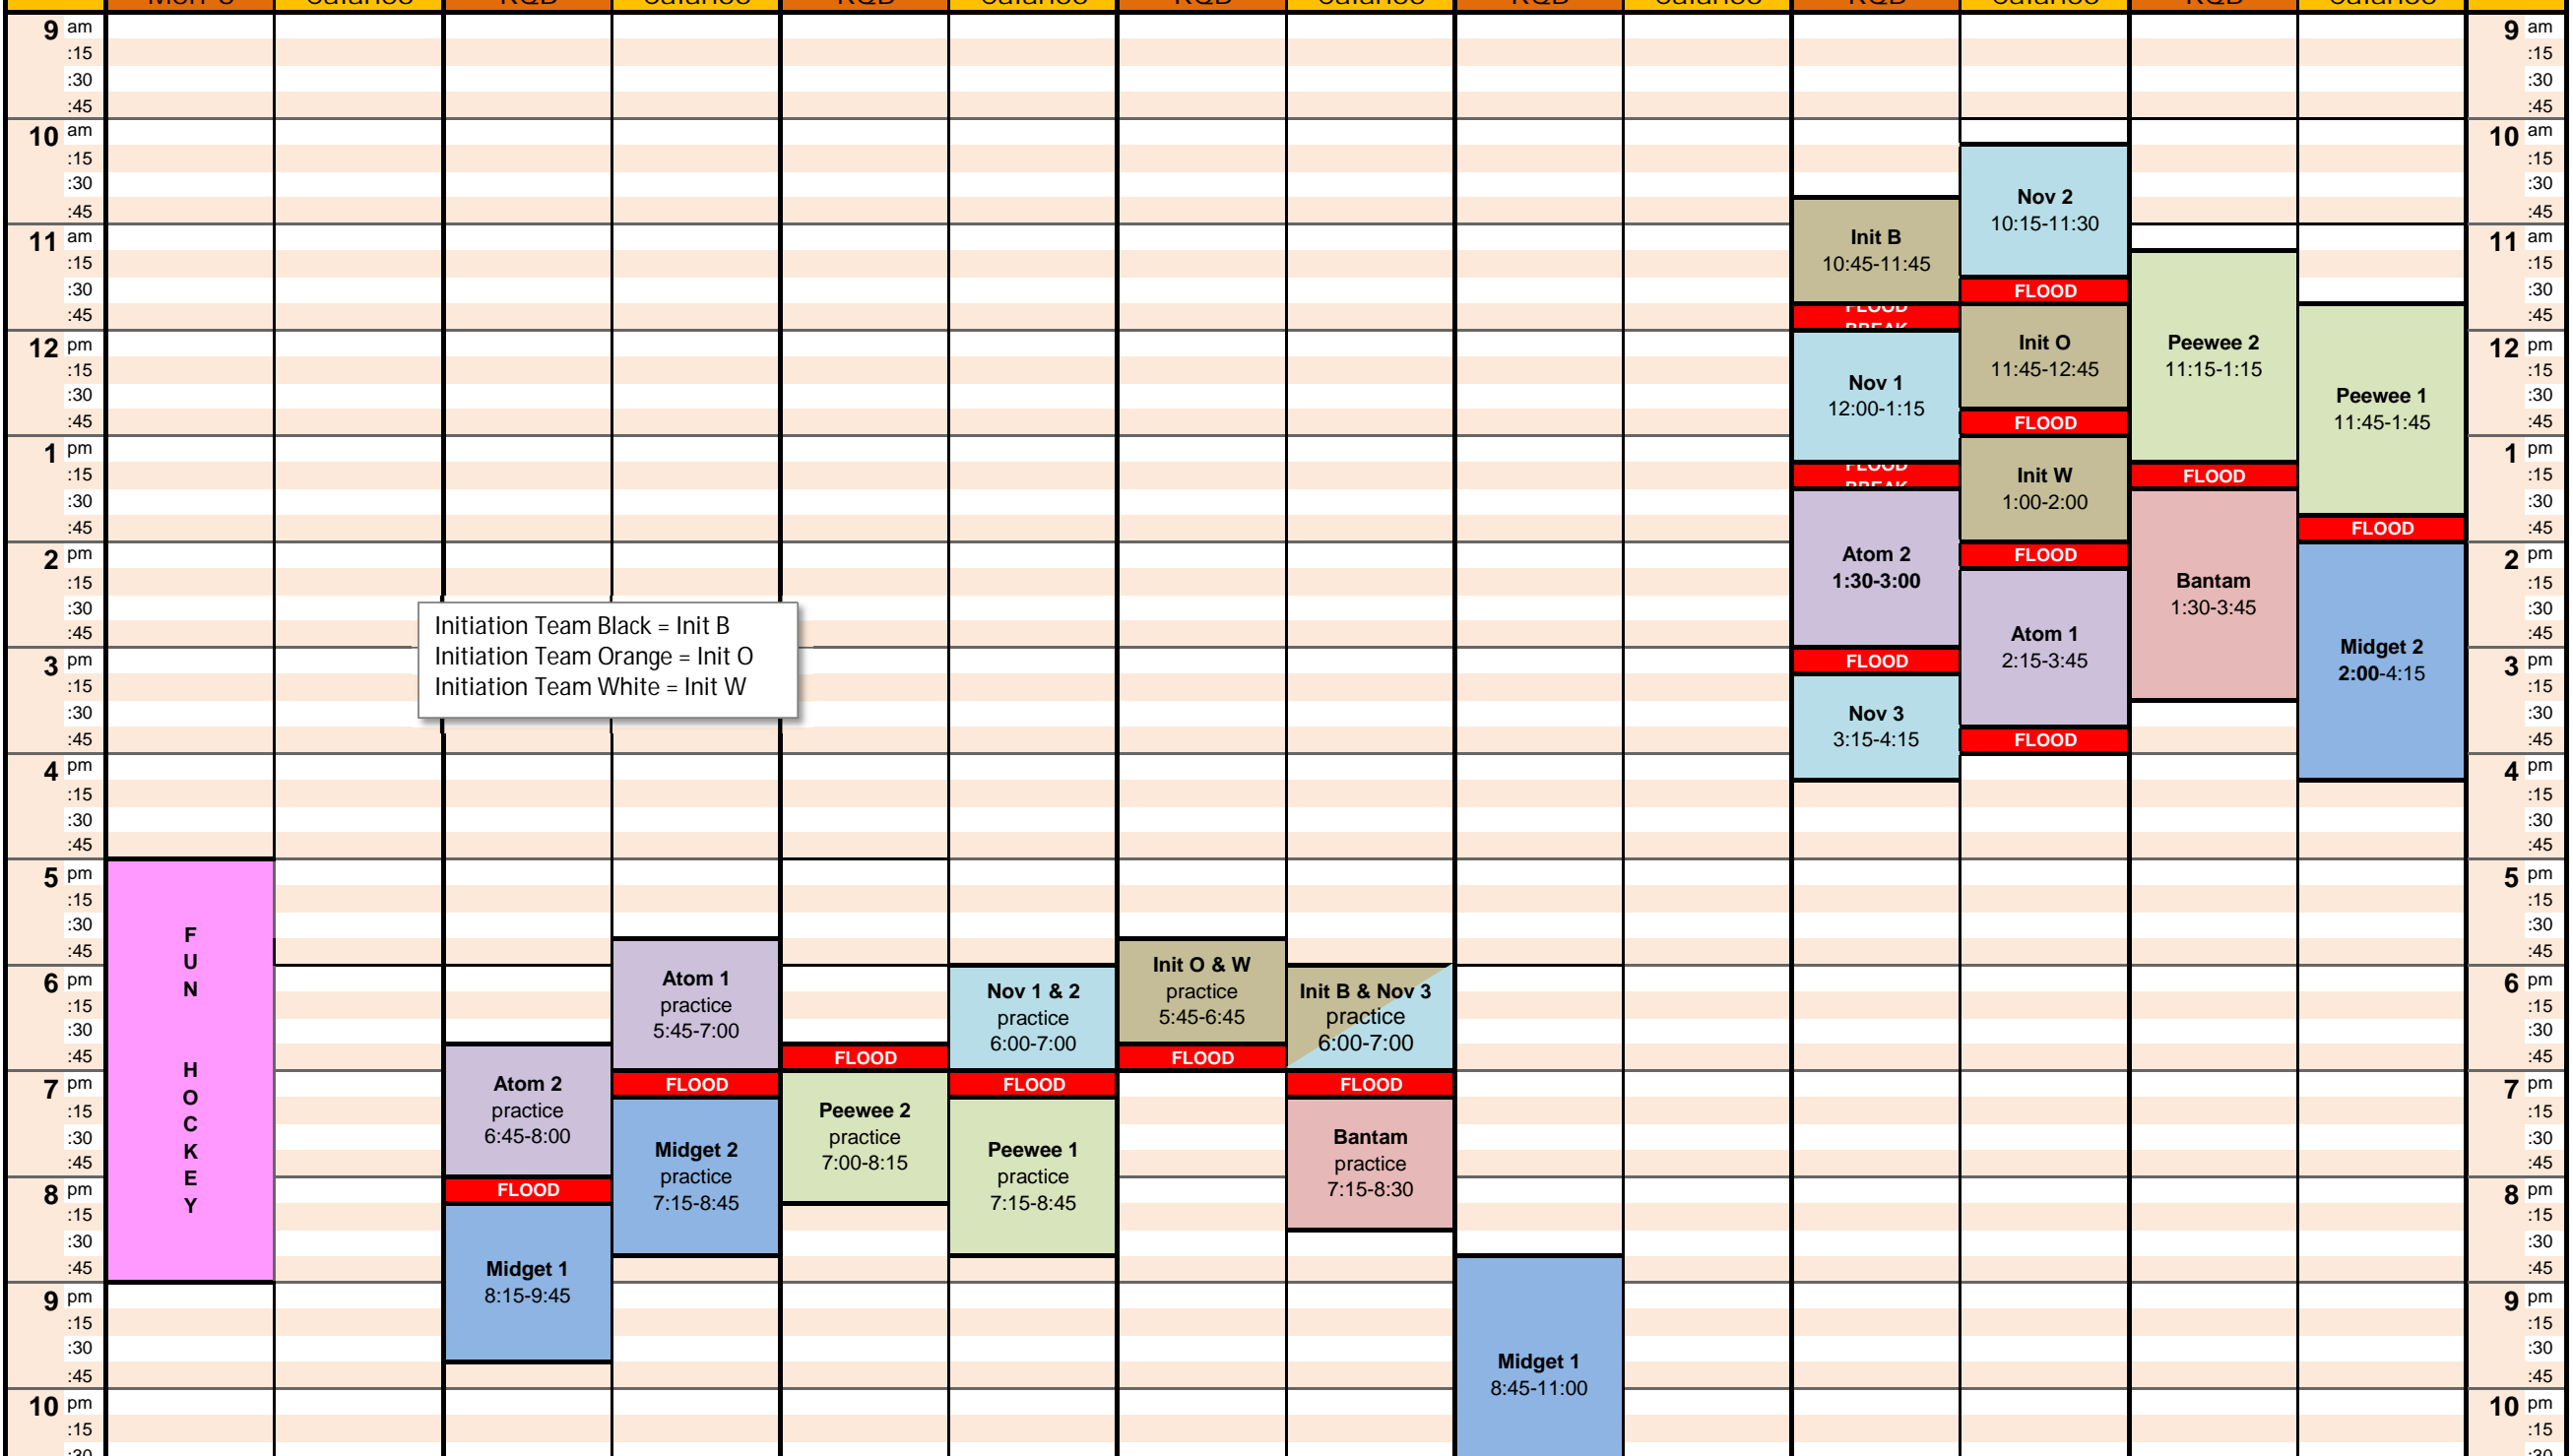

CR Knights Minor Hockey
Weekly Ice Allocation Calendar

February
Published Dec 20, 2016

Week # 25 February 27 to March 05

© 2008 Vertex42 LLC

	Mon-Jan 23		Tue-Feb 28		Wed-Mar 1		Thu-Mar 2		Fri-Mar 3		Sat-Mar 4		Sun-Mar 5		
	Mon-6	Calahoo	RQB	Calahoo	RQB	Calahoo	RQB	Calahoo	RQB	Calahoo	RQB	Calahoo	RQB	Calahoo	
9 am															9 am
:15															:15
:30															:30
:45															:45
10 am															10 am
:15															:15
:30															:30
:45															:45
11 am															11 am
:15															:15
:30															:30
:45															:45
12 pm															12 pm
:15															:15
:30															:30
:45															:45
1 pm															1 pm
:15															:15
:30															:30
:45															:45
2 pm															2 pm
:15															:15
:30															:30
:45															:45
3 pm															3 pm
:15															:15
:30															:30
:45															:45
4 pm															4 pm
:15															:15
:30															:30
:45															:45
5 pm															5 pm
:15															:15
:30															:30
:45															:45
6 pm															6 pm
:15															:15
:30															:30
:45															:45
7 pm															7 pm
:15															:15
:30															:30
:45															:45
8 pm															8 pm
:15															:15
:30															:30
:45															:45
9 pm															9 pm
:15															:15
:30															:30
:45															:45
10 pm															10 pm
:15															:15
:30															:30
:45															:45
	RQB	Calahoo	RQB	Calahoo	RQB	Calahoo	RQB	Calahoo	RQB	Calahoo	RQB	Calahoo	RQB	Calahoo	
	Mon-Feb 27		Tue-Feb 28		Wed-Mar 1		Thu-Mar 2		Fri-Mar 3		Sat-Mar 4		Sun-Mar 5		

Initiation Team Black = Init B
Initiation Team Orange = Init O
Initiation Team White = Init W

F
U
N

H
O
C
K
E
Y