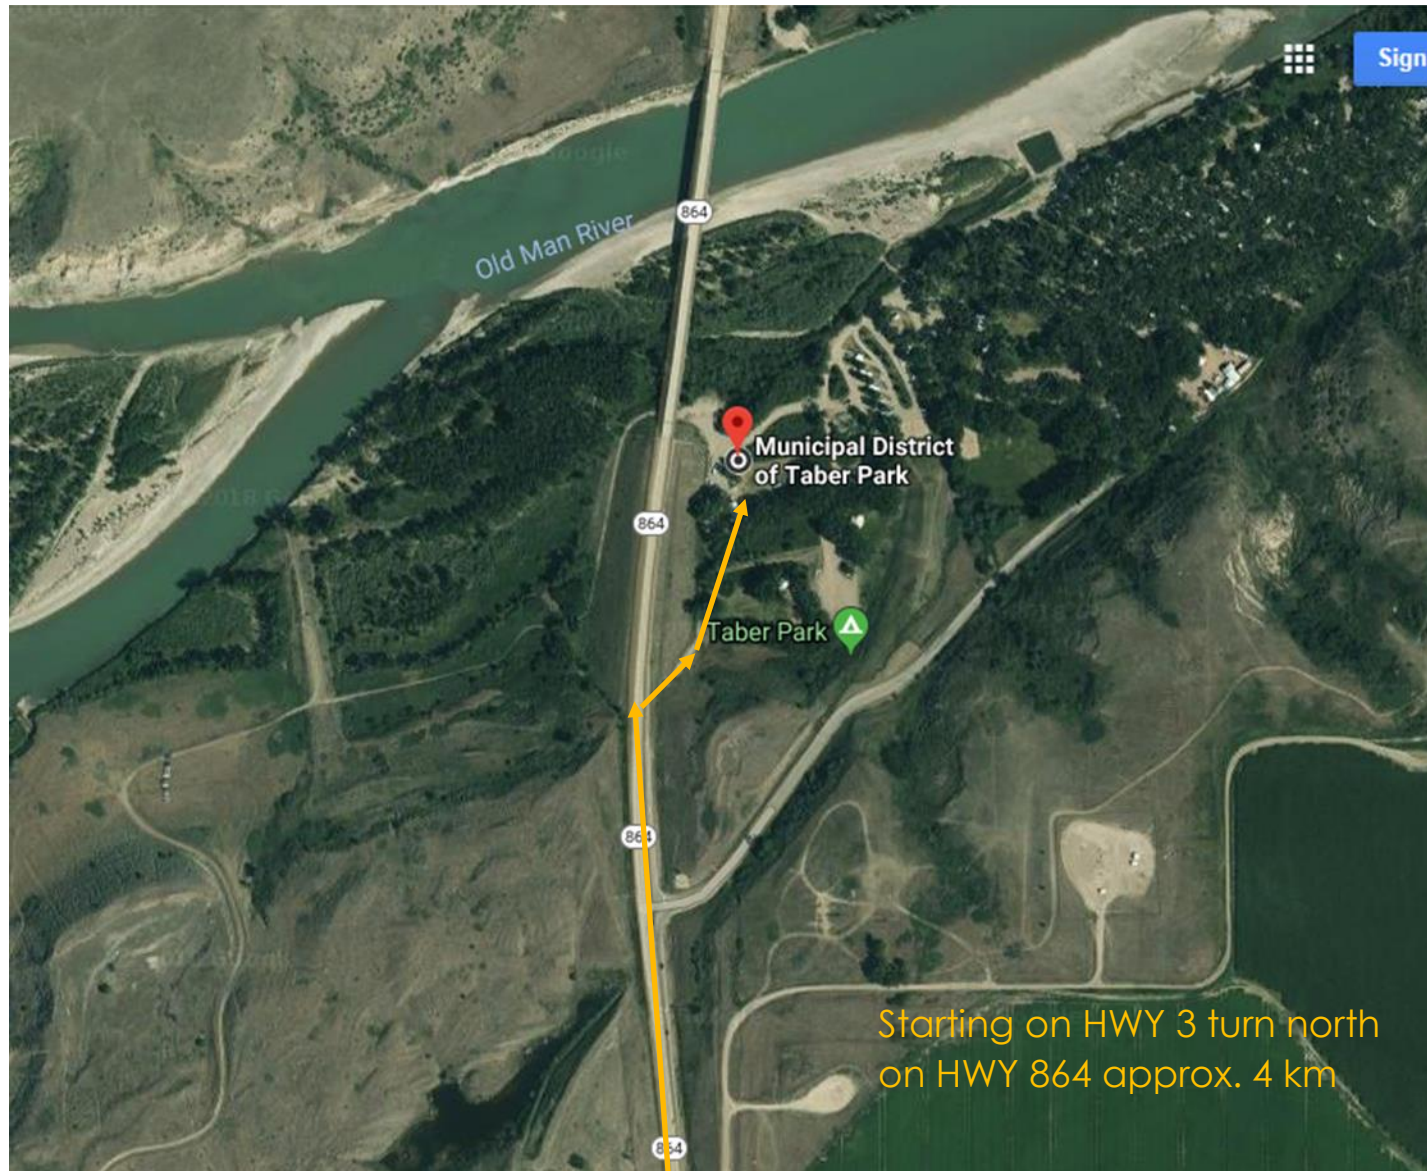

# BEACH VOLLEYBALL

Venue: M.D. of Taber Park

Address: 4 km north of Taber on HWY 864

Starting on HWY 3 turn north  
on HWY 864 approx. 4 km

If you require assistance, please contact the Games Office at 403-223-5500 ext.5561