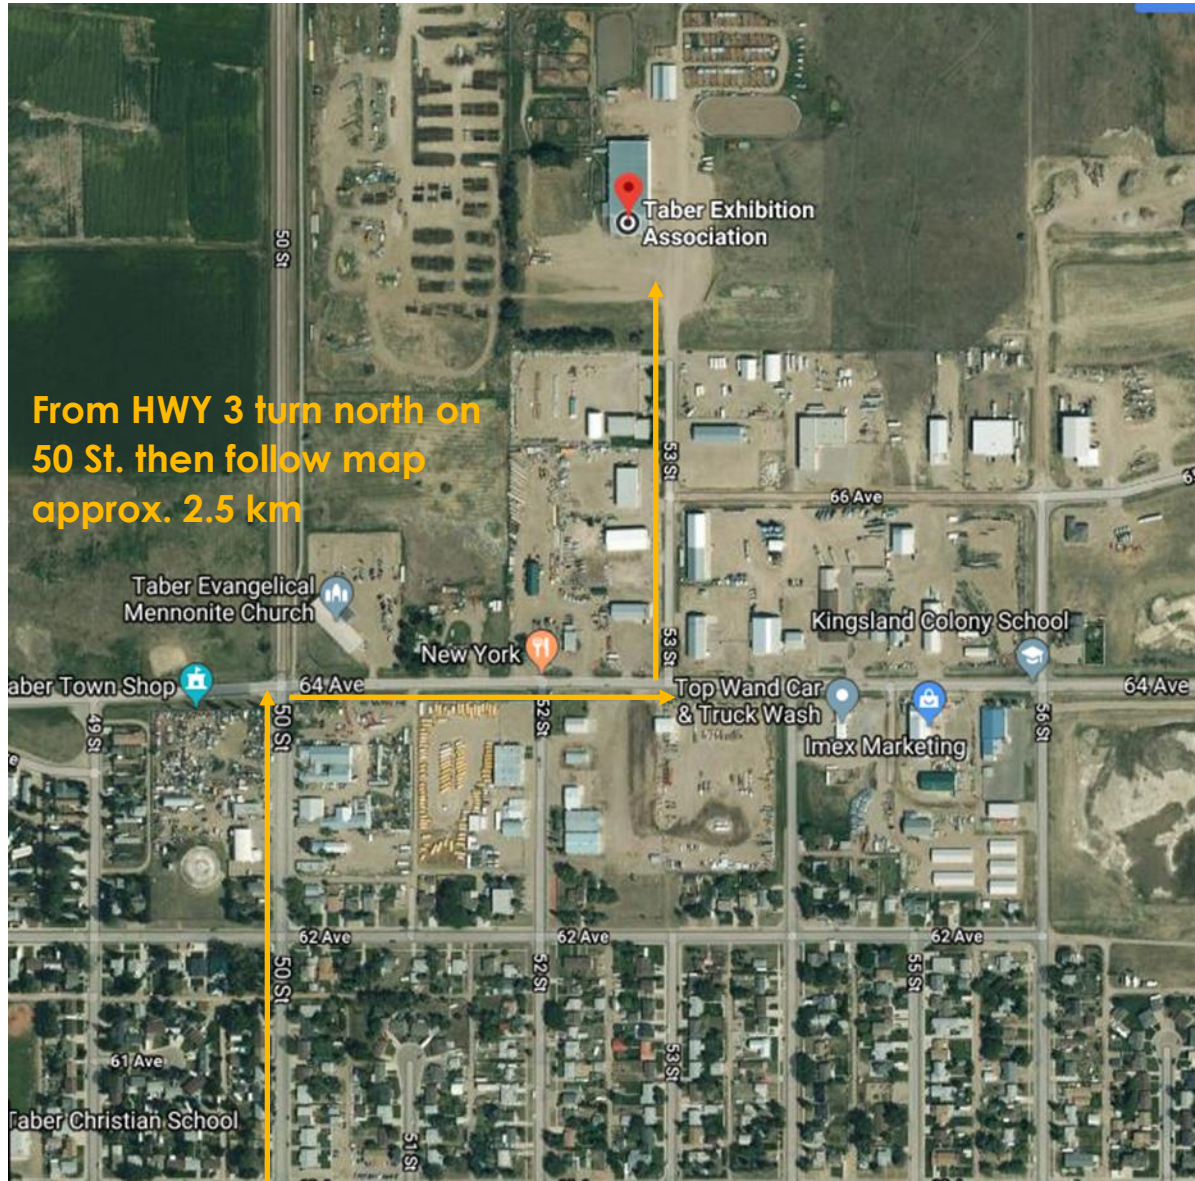

EQUESTRIAN

Venue: Taber Exhibition Association (Taber AgriPlex)

Address: 6602 53 St. Taber, AB

From HWY 3 turn north on
50 St. then follow map
approx. 2.5 km

If you require assistance, please contact the Games Office at 403-223-5500 ext.5561