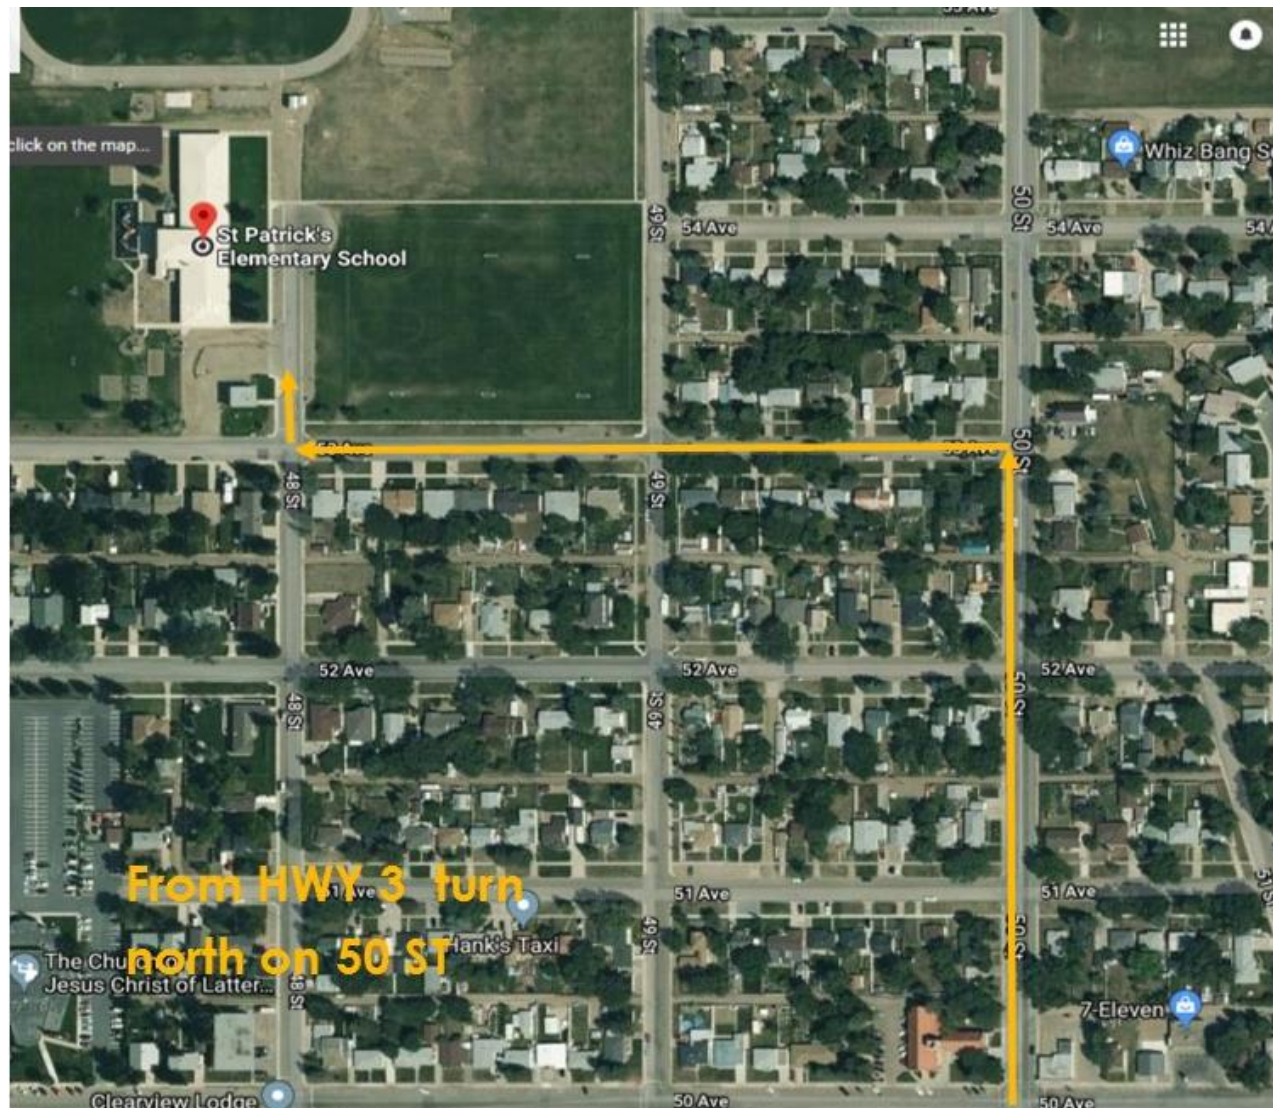

MINI SOCCER

Venue: St. Patrick's School East & West Fields

Address: 5302 48 ST. Taber, AB

If you require assistance, please contact the Games Office at 403-223-5500 ext.5561