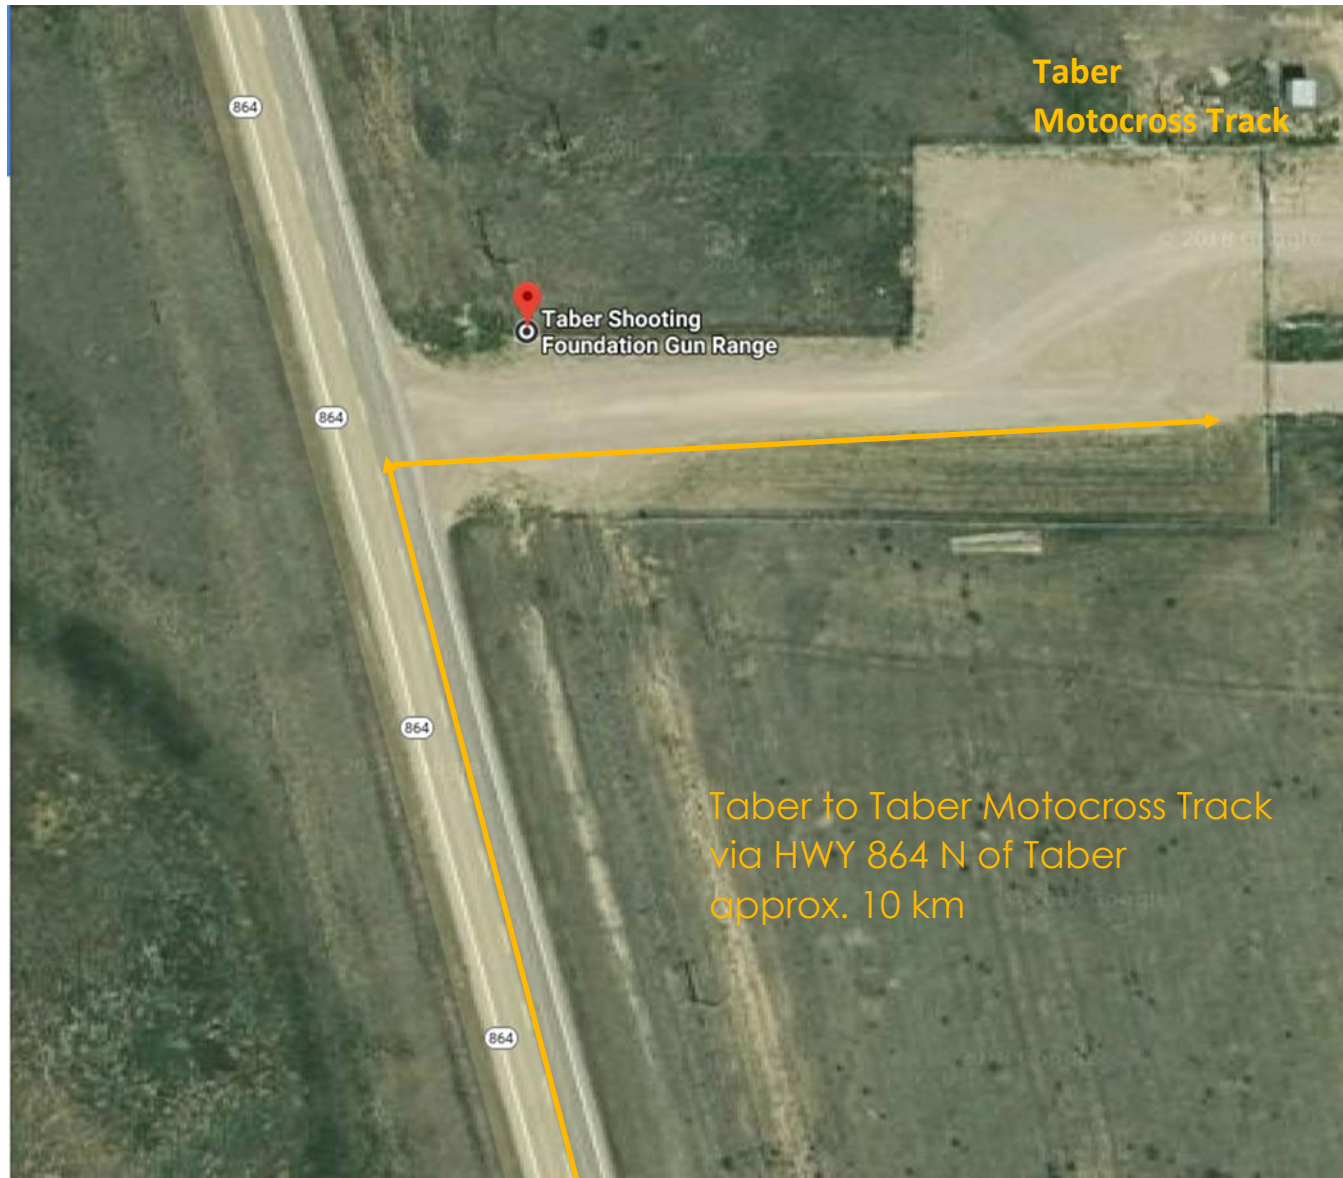

MOTOCROSS

Venue: Taber Motocross Track

Address: 10 km north of Taber on HWY 864

If you require assistance, please contact the Games Office at 403-223-5500 ext.5561