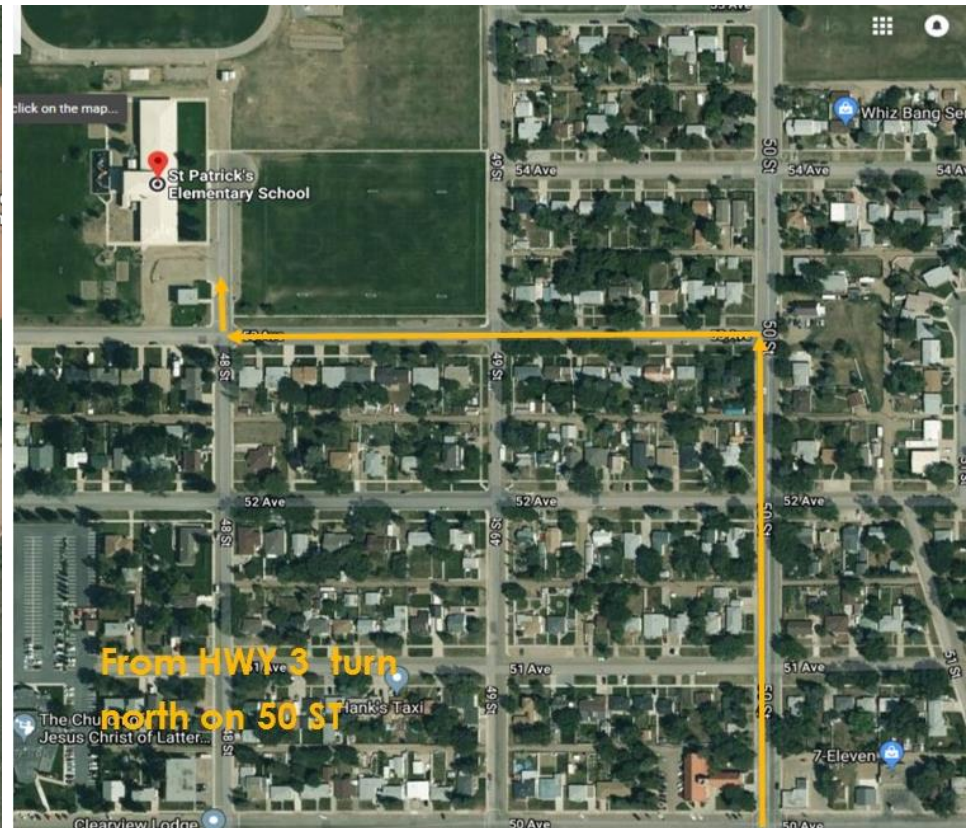

SOCCER

Venue: Ken McDonald Sports Complex /

Address: 7301 50 St. Taber, A

St. Patrick's School East Field

5302 48 ST. Taber, AB

U14/U16/U18

U12

If you require assistance, please contact the Games Office at 403-223-5500 ext.5561