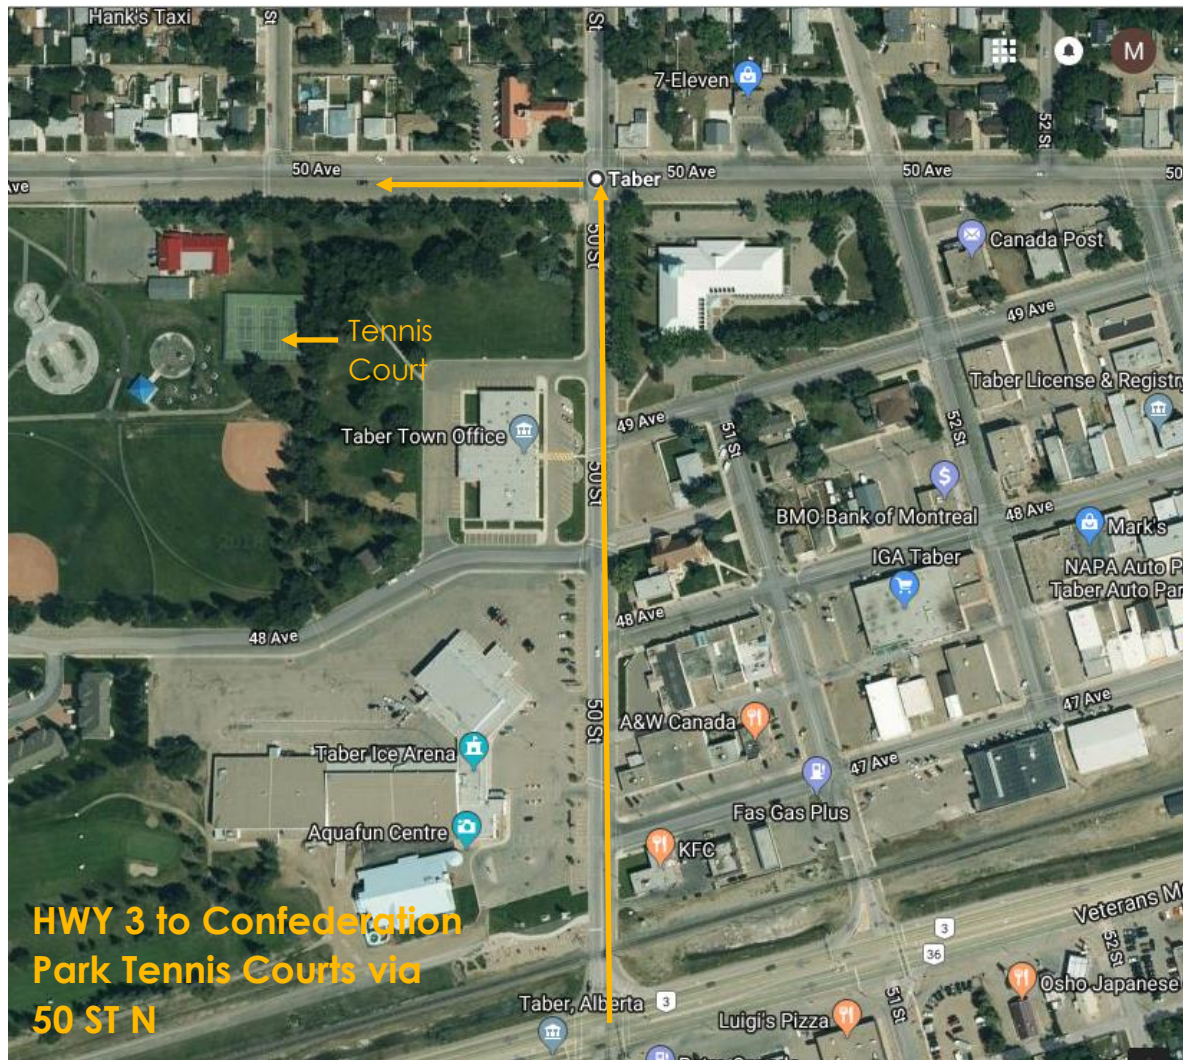

# TENNIS

Venue: Confederation Park Tennis Courts

Address: Corner of 50 St & 50 Ave, Taber, AB

If you require assistance, please contact the Games Office at 403-223-5500 ext.5561