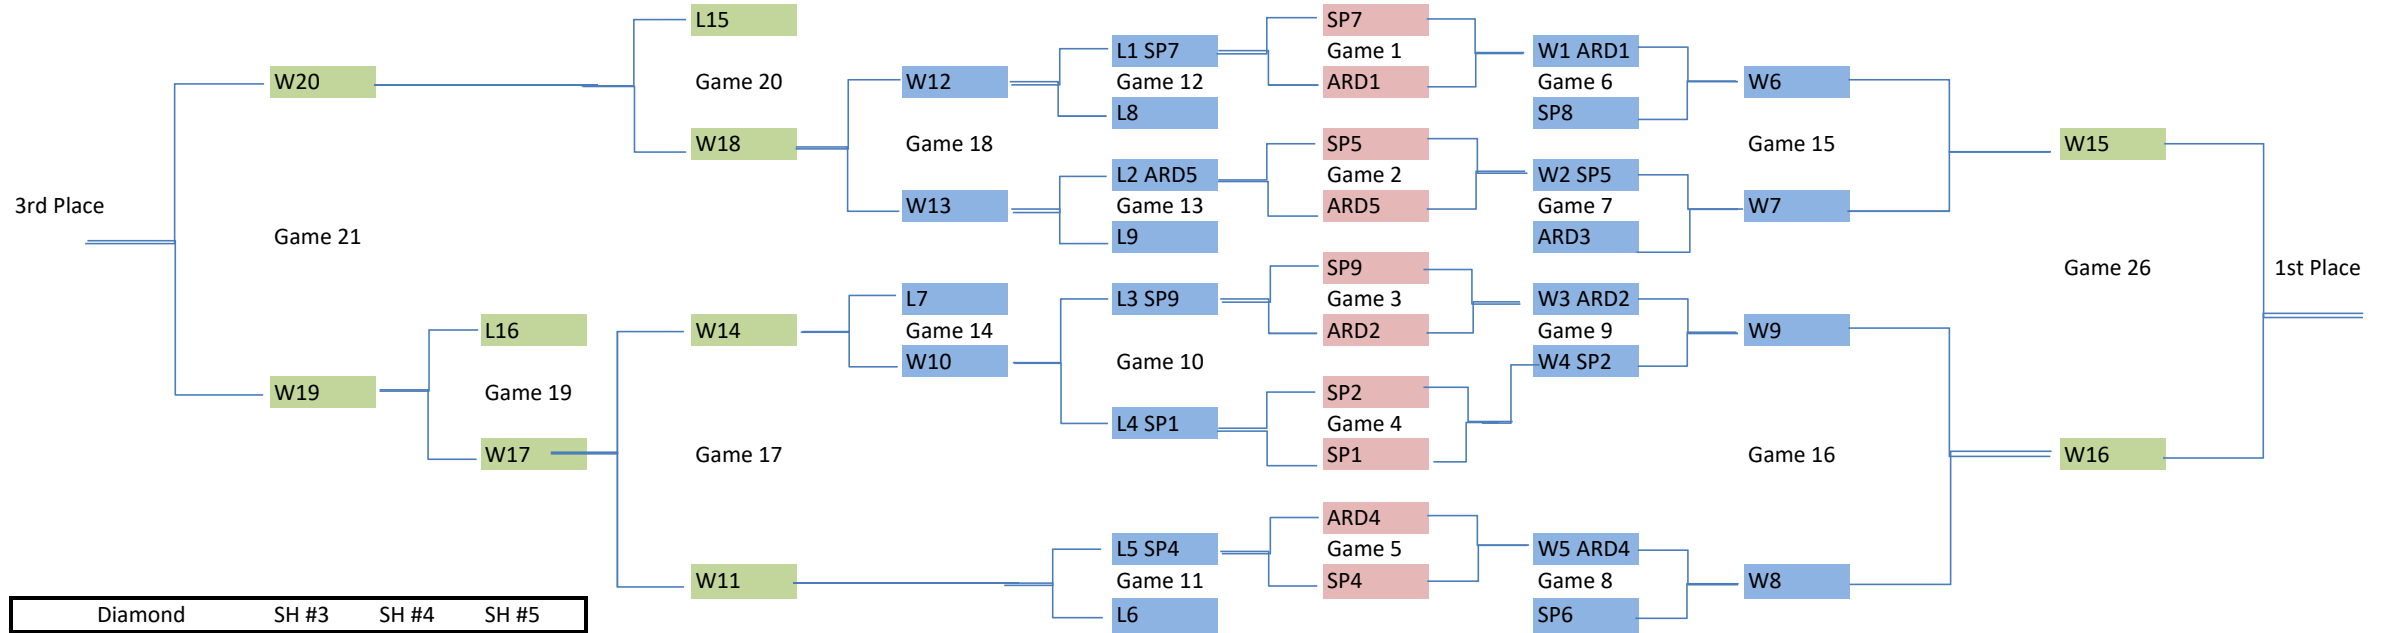

Mosquito Tournament Bracket

Diamond		SH #3	SH #4	SH #5
Friday				
5:30 PM	7:30 PM	Game 1	Game 3	
6:30 PM	8:30 PM			Game 5
7:30 PM	9:30 PM	Game 2	Game 4	
Saturday				
8:00 AM	10:00 AM	Game 6	Game 7	Game 8
10:30 AM	12:30 PM	Game 10	Game 12	Game 9
1:00 PM	3:00 PM	Game 11	Game 13	Game 14
3:30 PM	5:30 PM	Game 18	Game 15	Game 16
Sunday				
9:00 AM	11:00 AM	Game 22	Game 23	Game 17
11:30 PM	1:30 PM	Game 19	Game 20	Game 24
2:00 PM	4:00 PM	Game 26	Game 21	Game 25