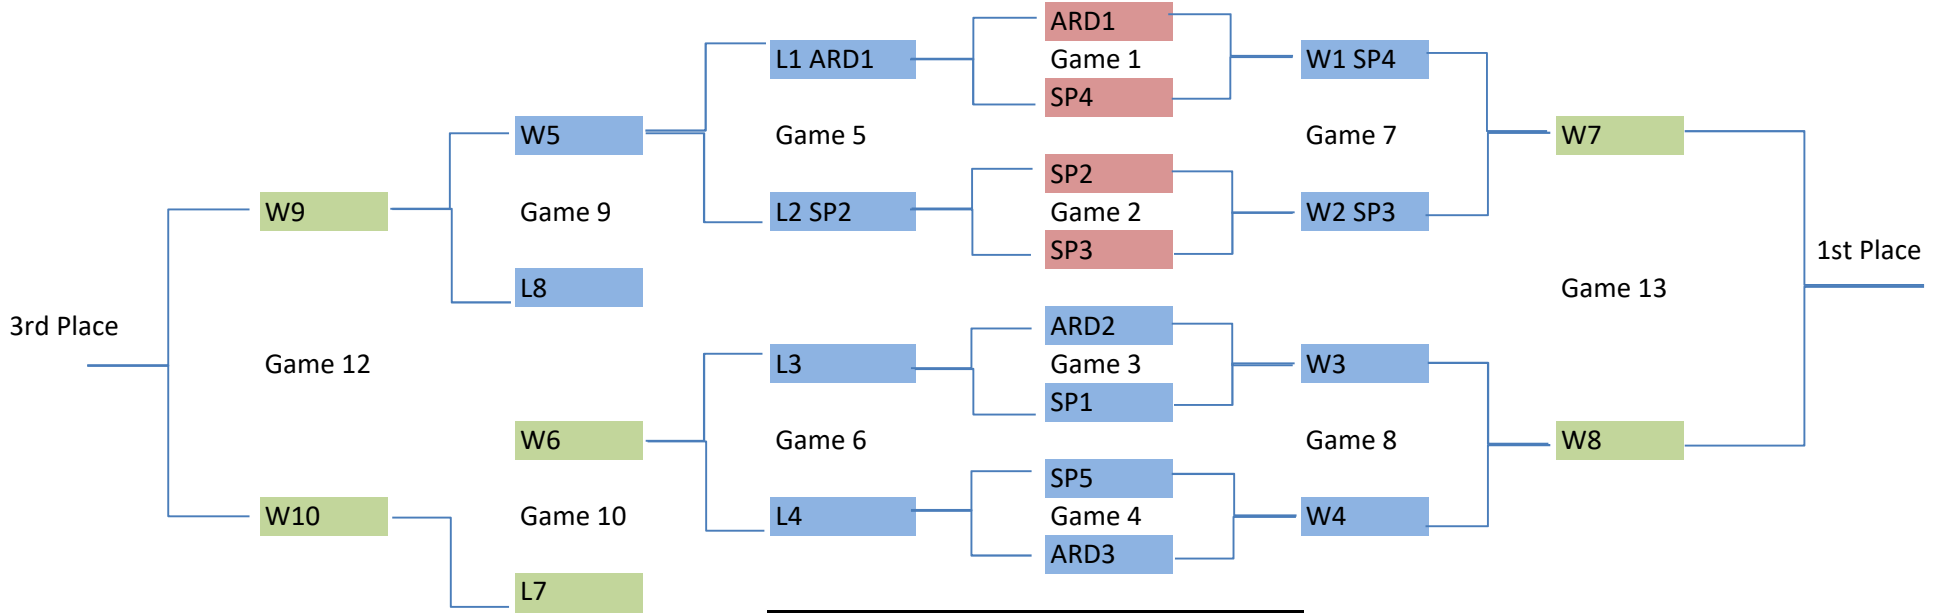

PeeWee Tournament Bracket

Diamond		SH #1	SH #2
Friday			
6:30 PM	8:30 PM	Game 1	Game 2
Saturday			
8:00 AM	10:00 AM	Game 3	Game 4
10:30 AM	12:30 PM	Game 5	Game 7
1:00 PM	3:00 PM	Game 8	Game 6
3:30 PM	5:30 PM	Game 9	
Sunday			
9:00 AM	11:00 AM	Game 10	Game 11
12:00 PM	2:00 PM	Game 13	Game 12