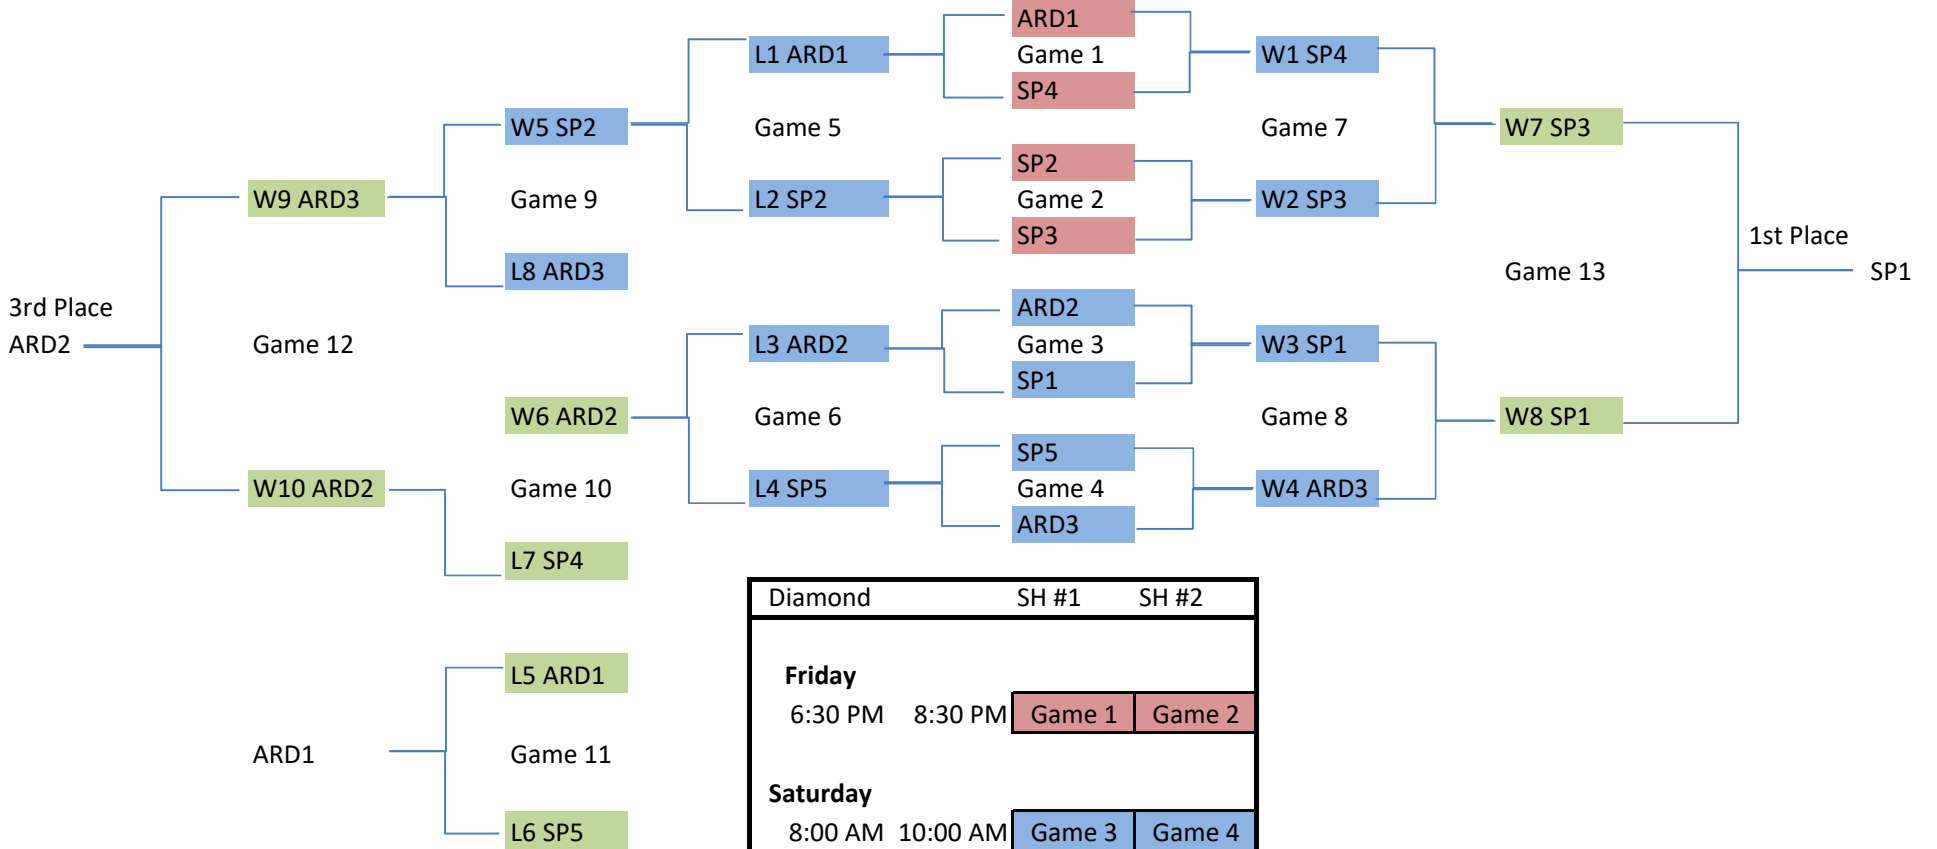

# PeeWee Tournament Bracket

Diamond		SH #1	SH #2
<b>Friday</b>			
6:30 PM	8:30 PM	Game 1	Game 2
<b>Saturday</b>			
8:00 AM	10:00 AM	Game 3	Game 4
10:30 AM	12:30 PM	Game 5	Game 7
1:00 PM	3:00 PM	Game 8	Game 6
3:30 PM	5:30 PM	Game 9	
<b>Sunday</b>			
9:00 AM	11:00 AM	Game 10	Game 11
12:00 PM	2:00 PM	Game 13	Game 12