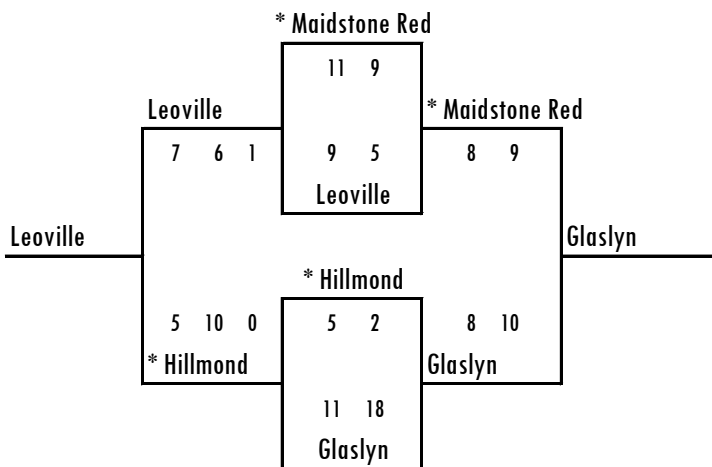

U11 'C' Championship

Mar 13-16   Mar 6-9   Mar 13-16

Consolation Finals

U11 'C' Finals