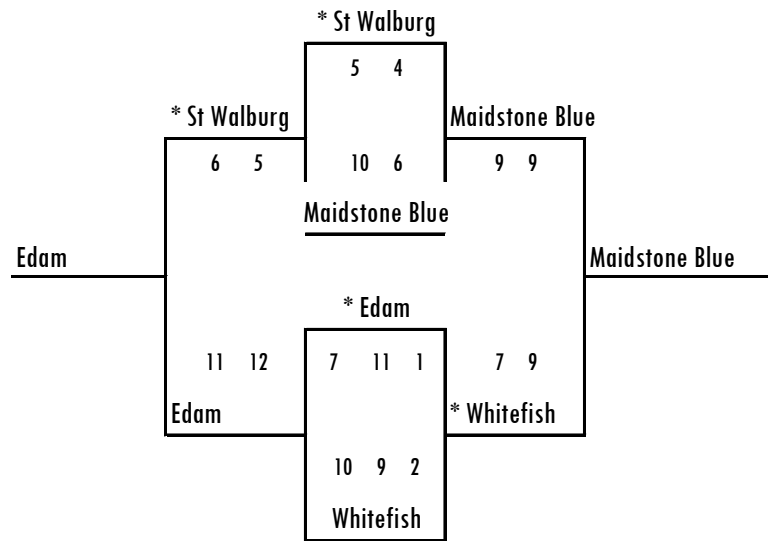

Consolation Finals

U11 'A' Finals

U11 'B' Championship

Mar 13-16 Mar 6-9 Mar 13-16

Consolation Finals

U11 'B' Finals

U11 'C' Championship

Mar 13-16 Mar 6-9 Mar 13-16

Consolation Finals

U11 'C' Finals

U11 'D' Championship

Mar 13-16 Mar 6-9 Mar 13-16

Consolation Finals

U11 'D' Finals

* denotes home team

2025 U13 'A' Playoffs

Feb 19-Feb 26

Feb 27-Mar 9

Mar 10-Mar 23

(1) Turtleford

8 7

(4) Lashburn

9 6

7 2