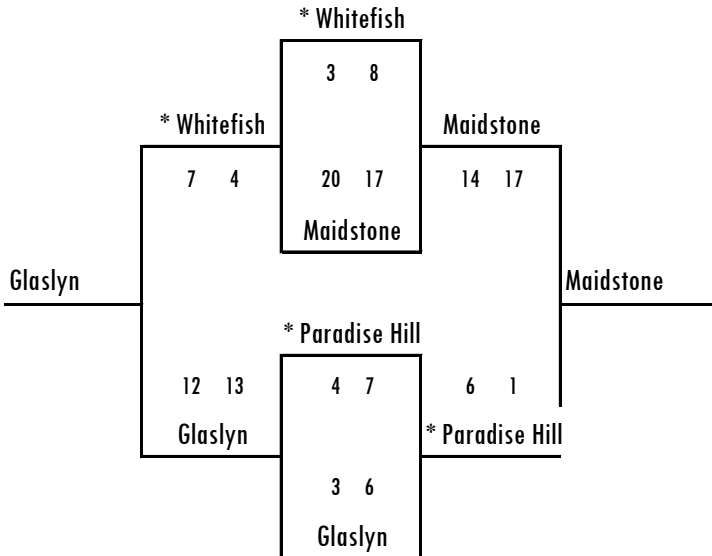

U9 'B' Finals

U9 'C' Championship

Mar 13-16 Mar 6-9 Mar 13-16

Consolation Finals

U9 'C' Finals

U9 'D' Championship

Mar 13-16 Mar 6-9 Mar 13-16

Consolation Finals

1 7

(5) Beaver River

(2) Debden

13 6

2 4

Big River

(3) Whitefish

7 7