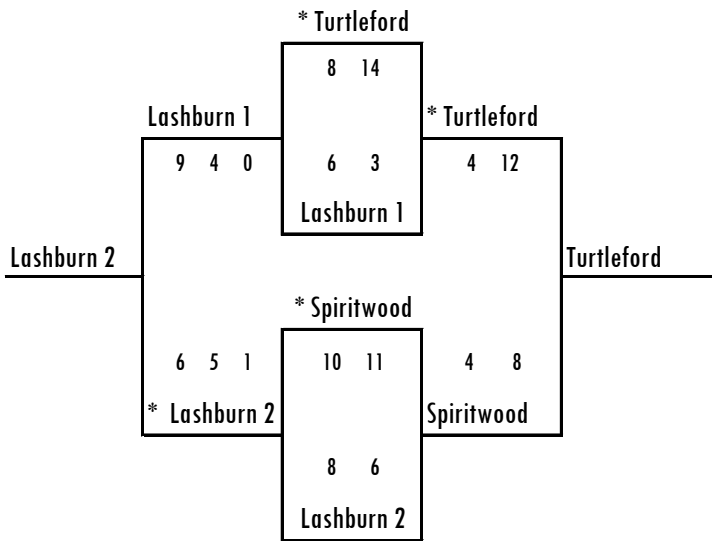

2025 U11 Playoffs

U11 'A' Championship

Mar 13-16   Mar 6-9   Mar 13-16

Consolation Finals

U11 'A' Finals