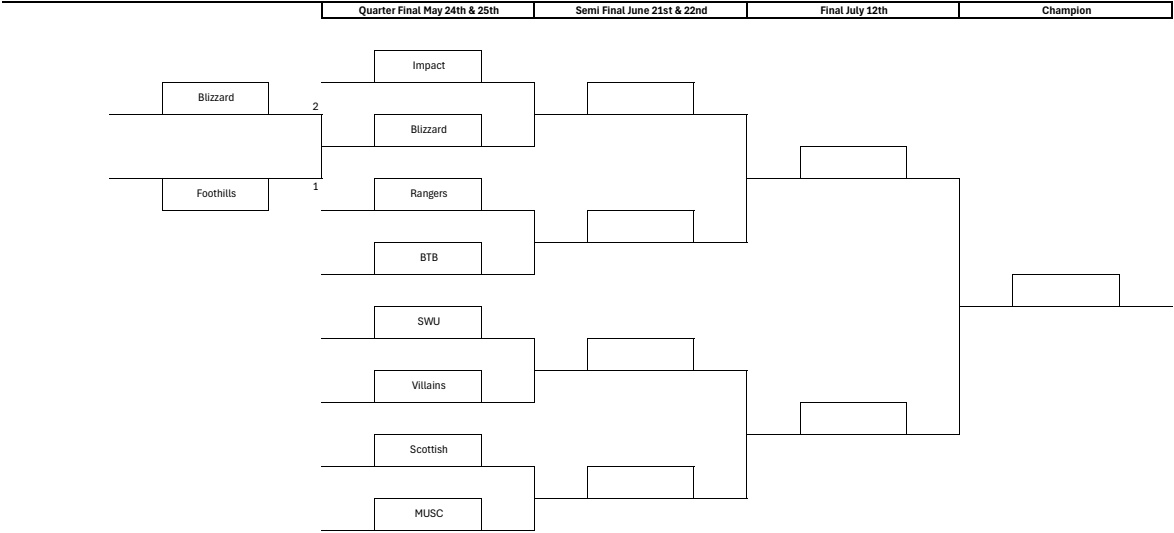

U14B

Placement	Team
1	Impact
2	Scottish
3	Rangers
4	SWU
5	BTB
6	Villains
7	MUSC
8	Blizzard
9	Foothills

U14G

- Placement Team
- 1 Blizzard
- 2 MUSC
- 3 Rangers
- 4 Foothills
- 5 Scottish
- 6 BTB
- 7 Impact
- 8 Villains
- 9 SWU

U15B

Quarter Final May 24th & 25th	Semi Final June 21st & 22nd	Final July 12th	Champion
-------------------------------	-----------------------------	-----------------	----------

Placement	Team
1	Rangers
2	BTB
3	Blizzard
4	Foothills
5	MUSC
6	Impact
7	SWU
8	Villains

U16B

Quarter Final May 24th & 25th	Semi Final June 21st & 22nd	Final July 12th	Champion
-------------------------------	-----------------------------	-----------------	----------

Placement	Team
1	Foothills
2	Impact
3	MUSC
4	Villains
5	SWU
6	Rangers
7	Scottish

U17B

Quarter Final May 24th & 25th	Semi Final June 21st & 22nd	Final July 12th	Champion
-------------------------------	-----------------------------	-----------------	----------

Placement	Team
1	Villains
2	SWU
3	Scottish
4	Foothills
5	Rangers
6	Impact