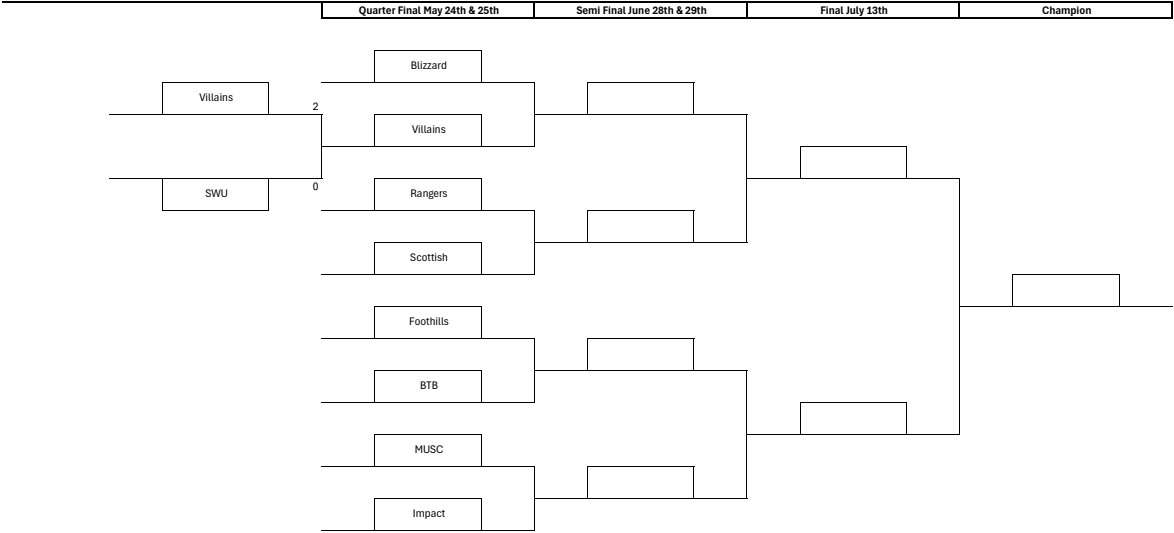

U14B

Placement	Team
1	Impact
2	Scottish
3	Rangers
4	SWU
5	BTB
6	Villains
7	MUSC
8	Blizzard
9	Foothills

U14G

- Placement Team
- 1 Blizzard
- 2 MUSC
- 3 Rangers
- 4 Foothills
- 5 Scottish
- 6 BTB
- 7 Impact
- 8 Villains
- 9 SWU

U15B

Quarter Final May 24th & 25th	Semi Final June 21st & 22nd	Final July 12th	Champion
-------------------------------	-----------------------------	-----------------	----------

Placement	Team
1	Rangers
2	BTB
3	Blizzard
4	Foothills
5	MUSC
6	Impact
7	SWU
8	Villains

U16B

Quarter Final May 24th & 25th	Semi Final June 21st & 22nd	Final July 12th	Champion
-------------------------------	-----------------------------	-----------------	----------

Placement	Team
1	Foothills
2	Impact
3	MUSC
4	Villains
5	SWU
6	Rangers
7	Scottish