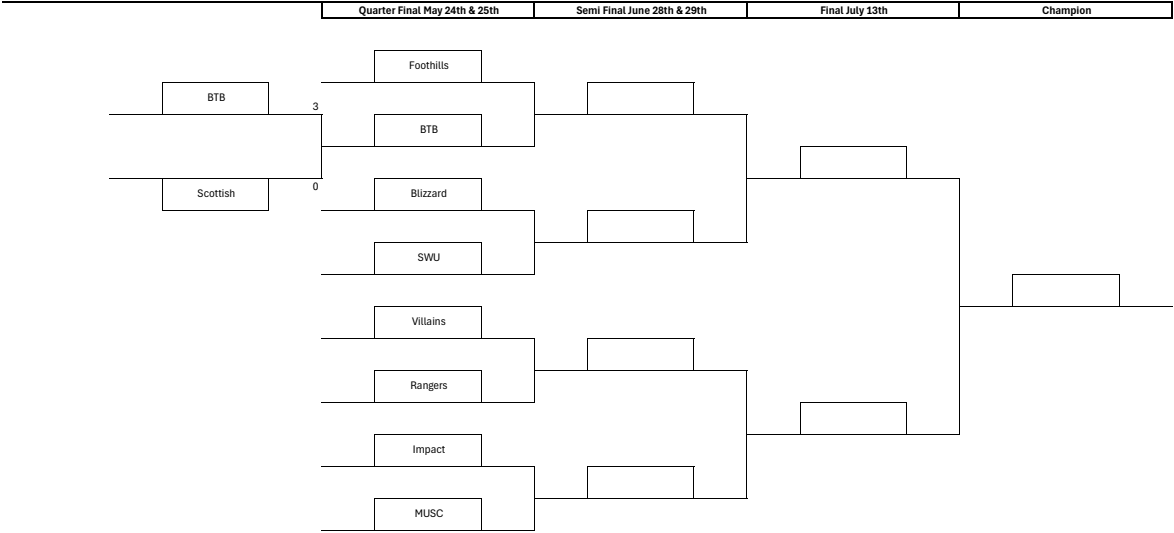

U15G

Placement	Team
1	Foothills
2	Impact
3	Blizzard
4	Villains
5	SWU
6	Rangers
7	MUSC
8	BTB
9	Scottish

U16B

Quarter Final May 24th & 25th	Semi Final June 21st & 22nd	Final July 12th	Champion

Placement	Team
1	Foothills
2	Impact
3	MUSC
4	Villains
5	SWU
6	Rangers
7	Scottish