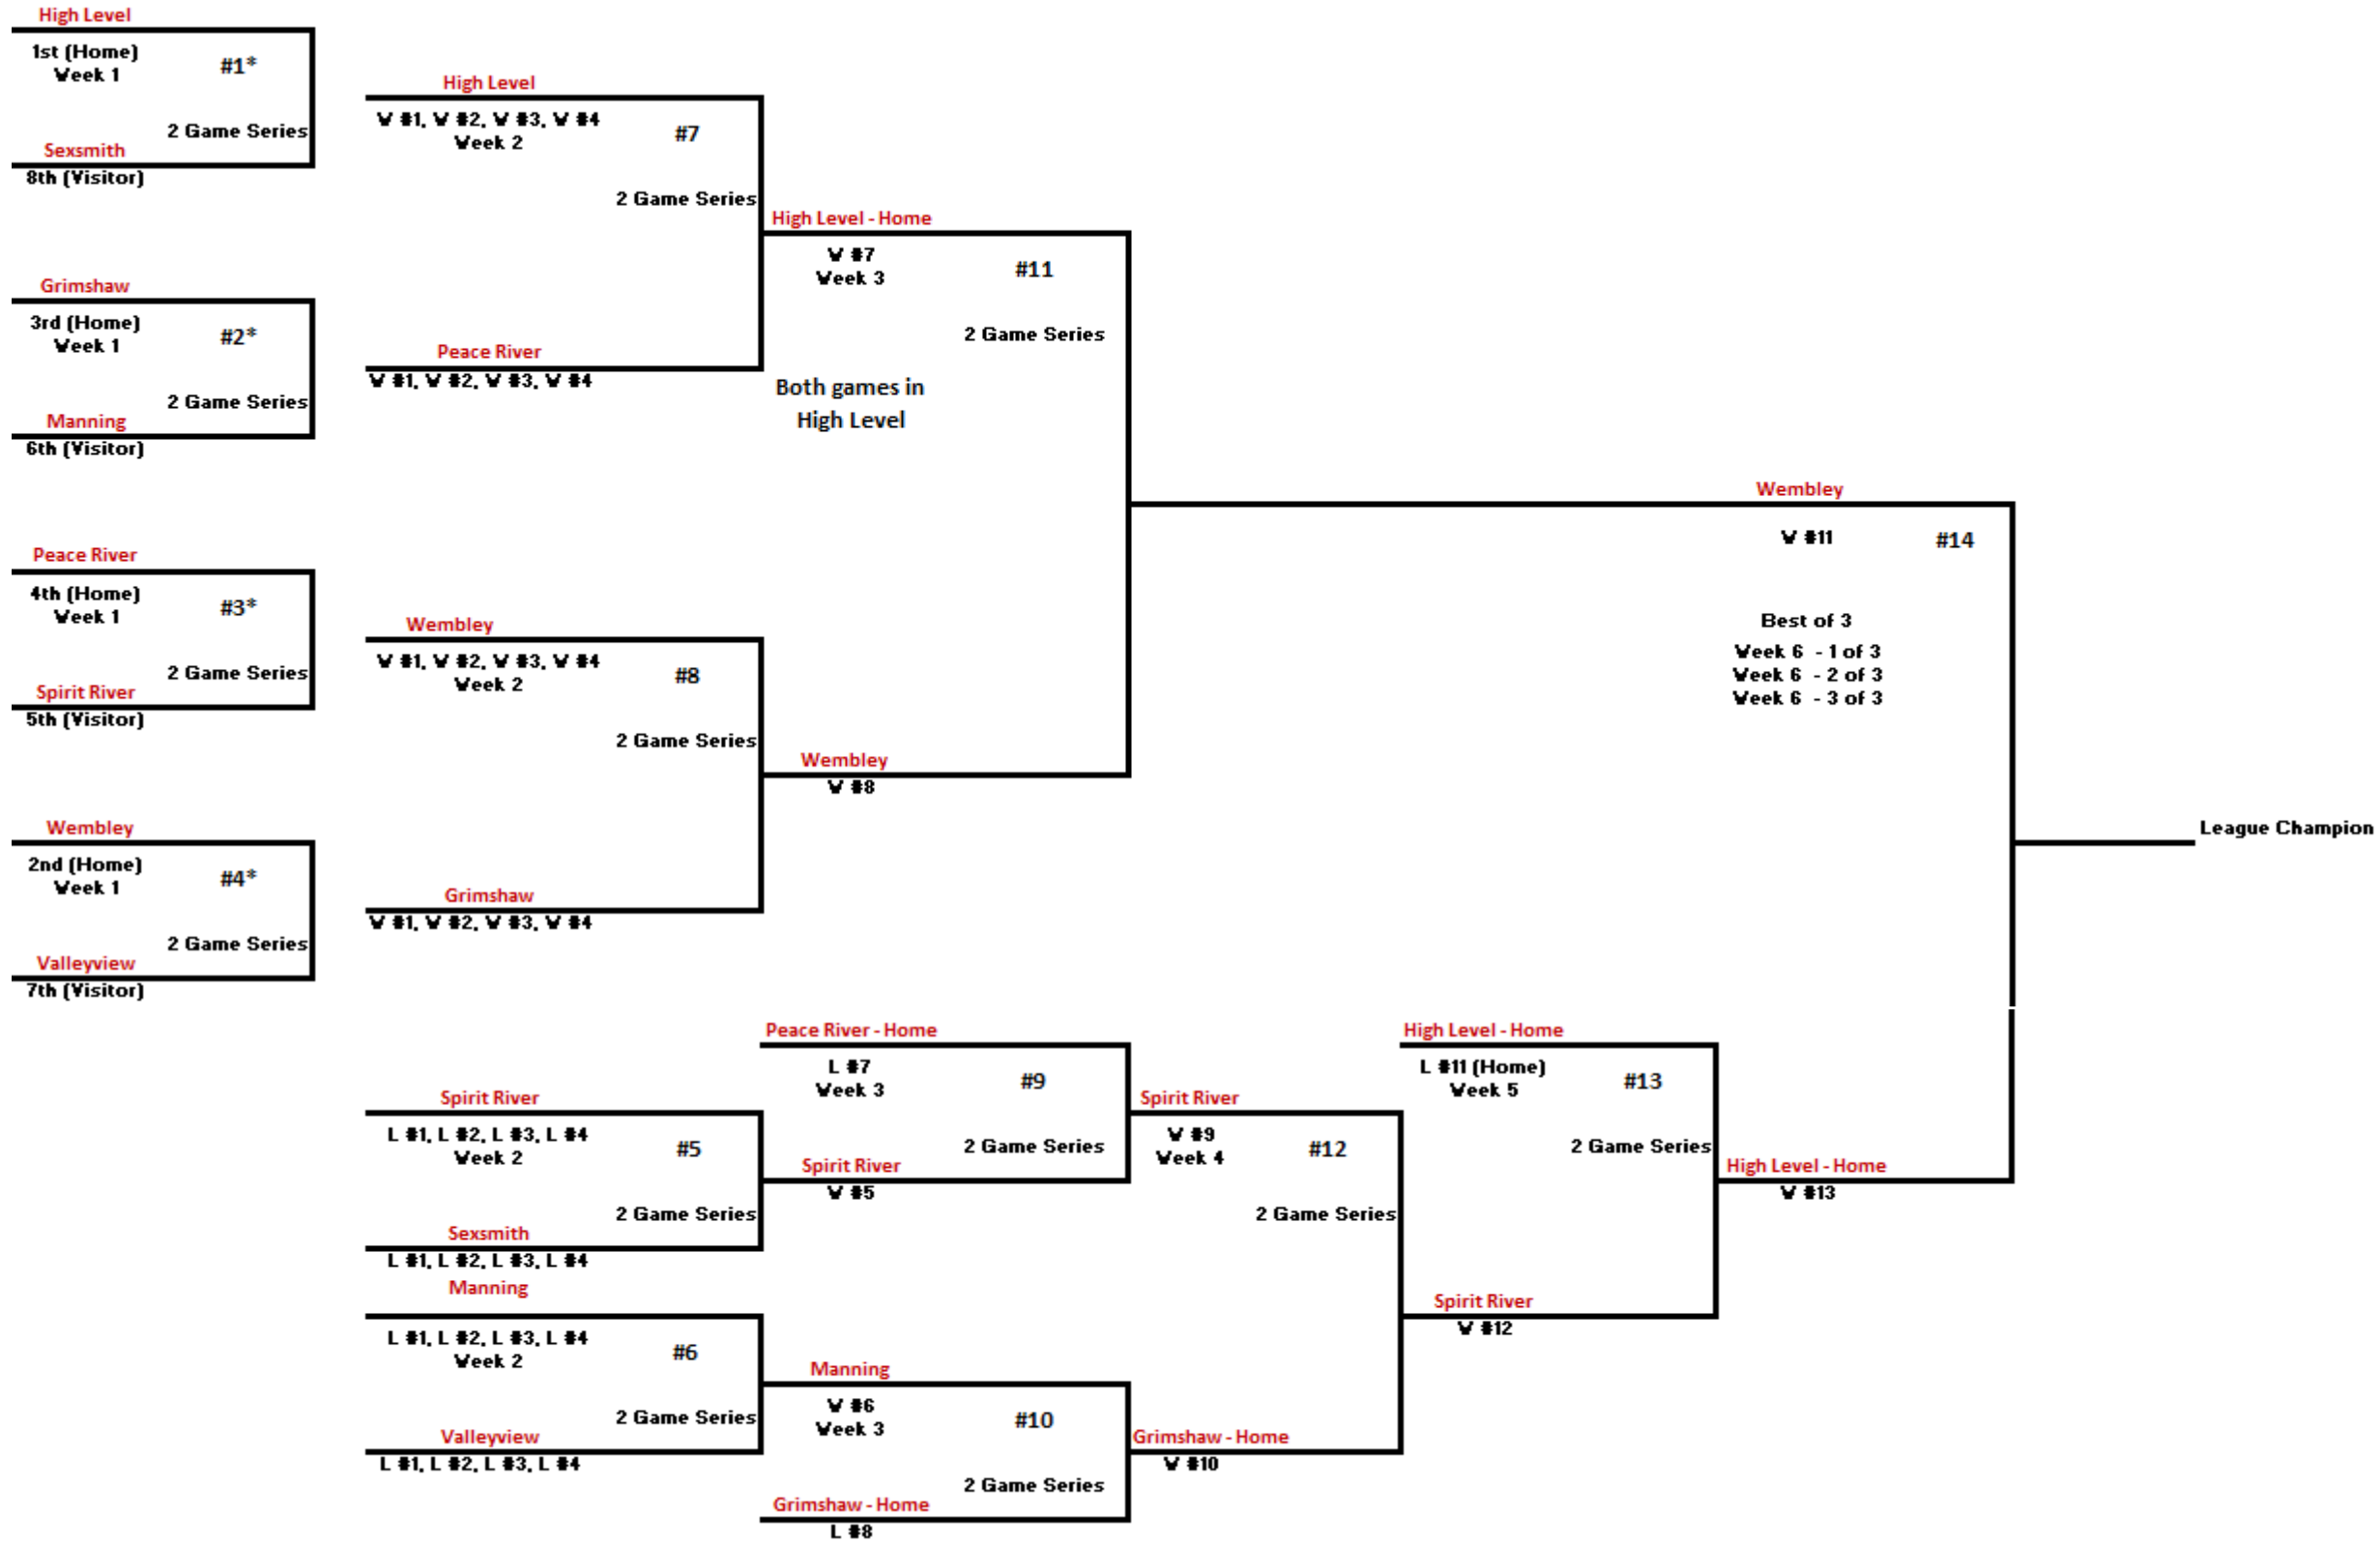

U11 T3 - 8 Team Playoff Tournament

Loser of series # 1 goes to # 5 or #6 (reseed) Winner series # 1 goes to # 7 or #8 (reseed)

Loser of series # 2 goes to # 5 or #6 (reseed) Winner series # 2 goes to # 7 or #8 (reseed)

Loser of series # 3 goes to # 5 or #6 (reseed) Winner series # 3 goes to # 7 or # 8 (reseed)

Loser of series # 4 goes to # 5 or #6 (reseed) Winner series # 4 goes to #7 or # 8 (reseed)

Winner series# 5 goes to # 9

Winner series # 6 goes to # 10

Loser of series # 7 goes to # 9

Winner series # 7 goes to # 11

Loser of series # 8 goes to # 10

Winner series # 8 goes to # 11

Winner series # 9 goes to # 12

Winner series # 10 goes to # 12

Loser of series # 11 goes to # 13

Winner series # 11 goes to # 14

Winner series # 12 goes to # 13

Winner series # 13 goes to # 14

Winner series # 14 = 1st place