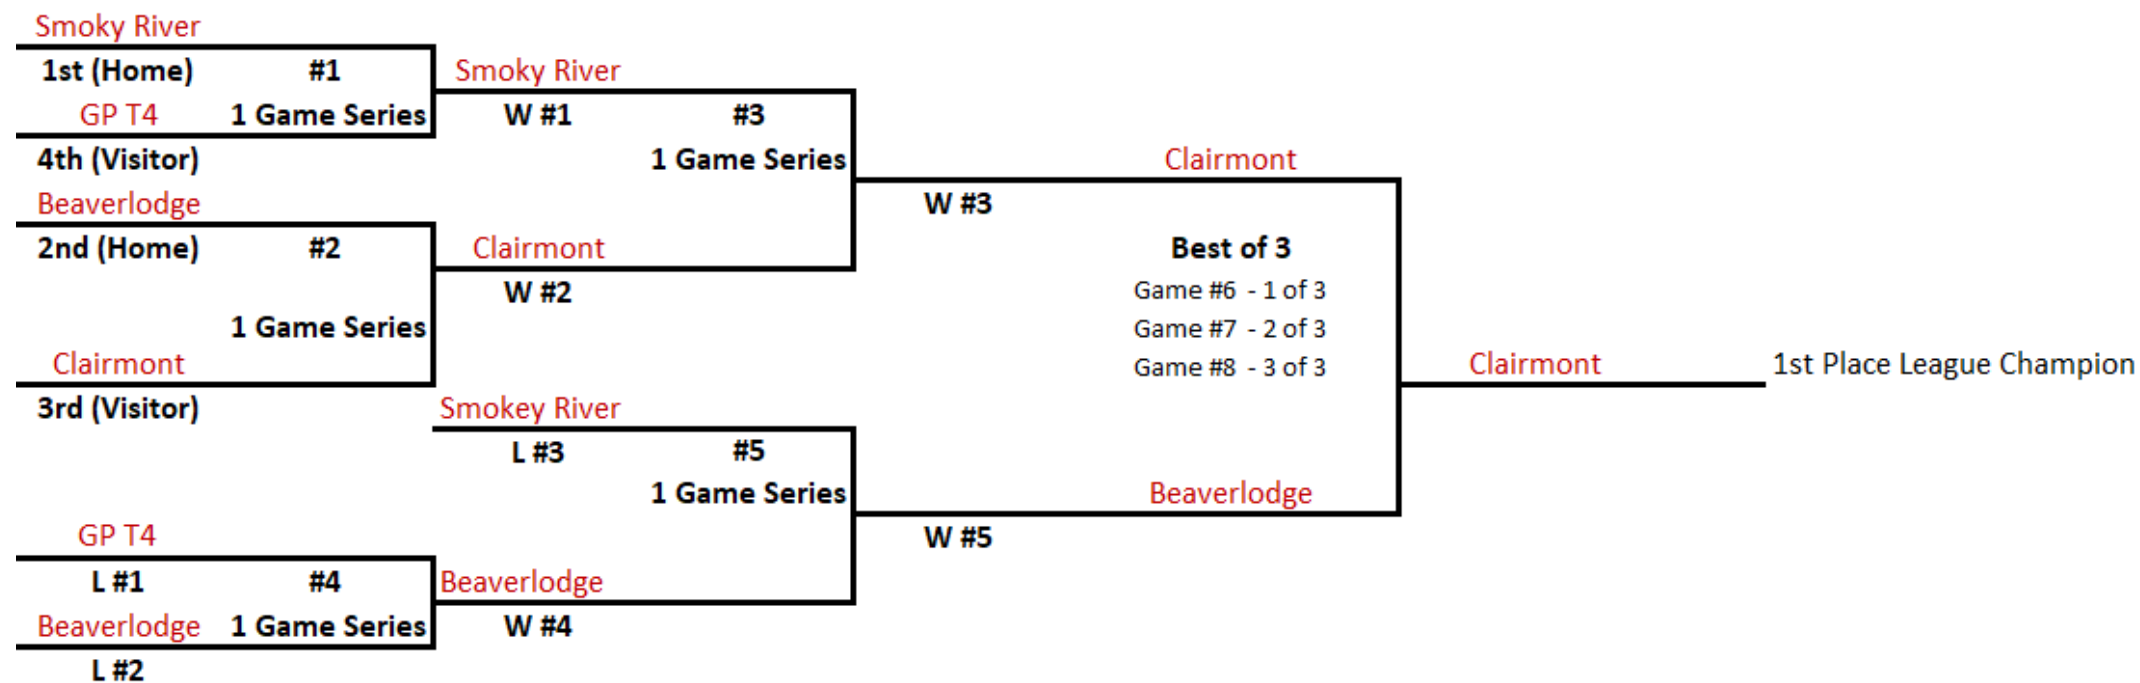

## 4 Team Playoff Tournament - Beaverlodge March 3, 4 & 5

- Game #1. Friday March 3 @ 6:15PM - 8:30PM - Hythe
- Game #2. Friday March 3 @ 6:15PM - 8:30PM - Beaverlodge
- Game #3. Saturday March 4 @ 11:15AM - 1:30PM - Beaverlodge
- Game #4. Saturday March 4 @ 10:00AM - 12:15PM - Hythe
- Game #5. Saturday March 4 @ 5:00PM - 7:15PM - Beaverlodge
- Game #6. Sunday March 5 @ 10:00AM - 12:15PM - Beaverlodge
- Game #7. Sunday March 5 @ 4:00PM - 6:15PM - Hythe
- Game #8. Sunday March 11 Location and time TBD

- Loser of series # 1 goes to # 4
- Loser of series # 2 goes to # 4
- Loser of series # 3 goes to # 5

- GAME 1 of 3
- GAME 2 of 3
- GAME 3 of 3 IF NECESSARY

- Winner of series #1 goes to # 3
- Winner of series #2 goes to # 3
- Winner of series #3 goes to # 6
- Winner of series #4 goes to # 5
- Winner of series # 5 goes to # 6

Winner of 3 game series = 1st Place League Champion