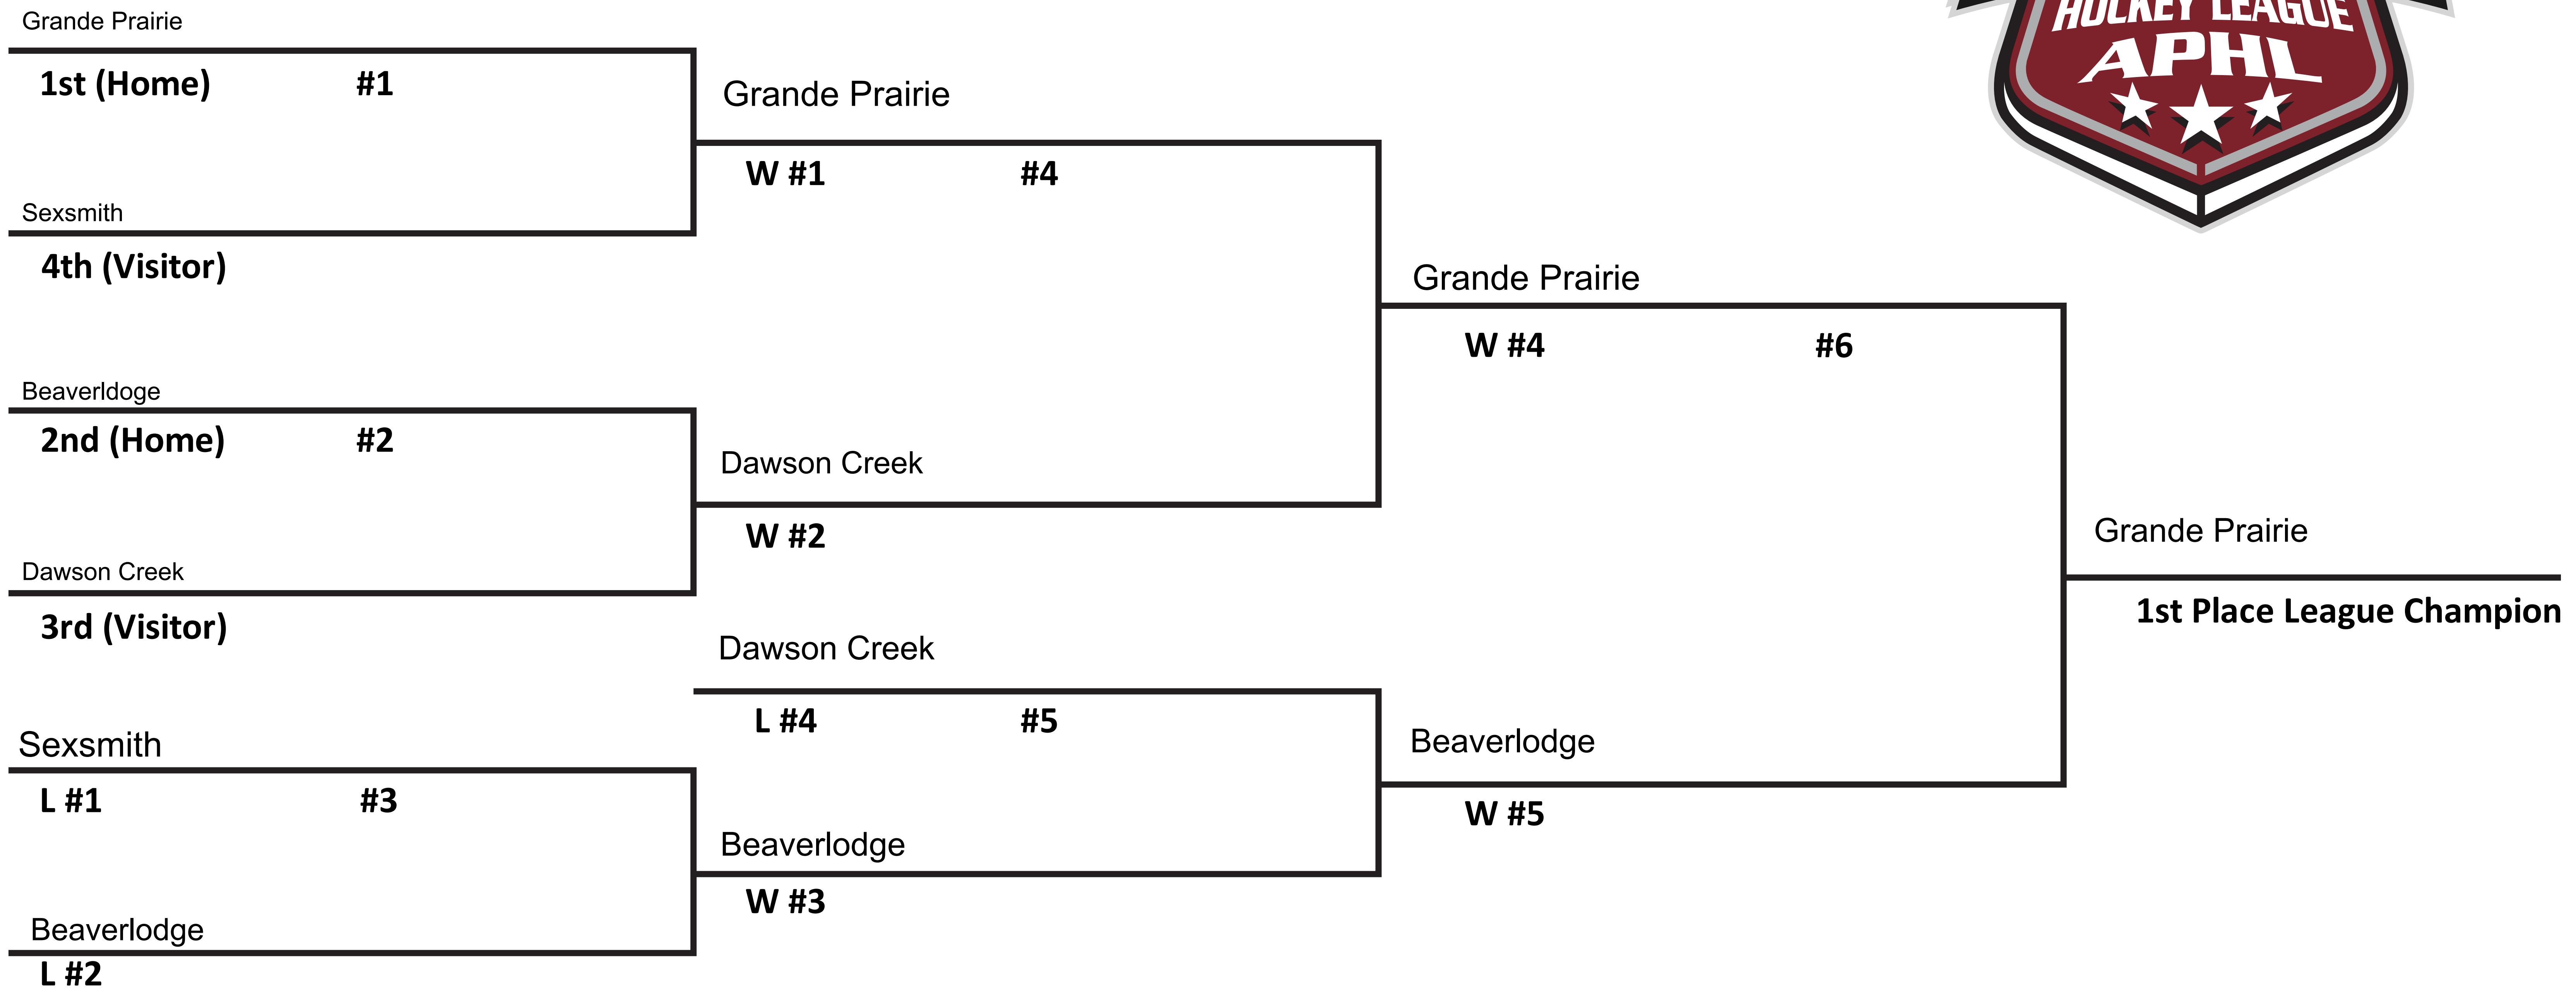

# U15 FEMALE - 4 Team Playoff Tournament - Beaverlodge

## March 15 - 16, 2025

- Game #1. Saturday March 15 @ 8:30am - 10:30am - Beaverlodge Arena**
- Game #2. Saturday March 15 @ 10:45am - 12:45pm - Beaverlodge Arena**
- Game #3. Saturday March 15 @ 3:45pm - 5:45pm - Beaverlodge Arena**
- Game #4. Saturday March 15 @ 6:00pm - 8:00pm - Beaverlodge Arena**
- Game #5. Sunday March 16 @ 10:45am - 12:45pm - Beaverlodge Arena**
- Game #6. Sunday March 16 @ 5:15pm - 7:45pm - Beaverlodge Arena**