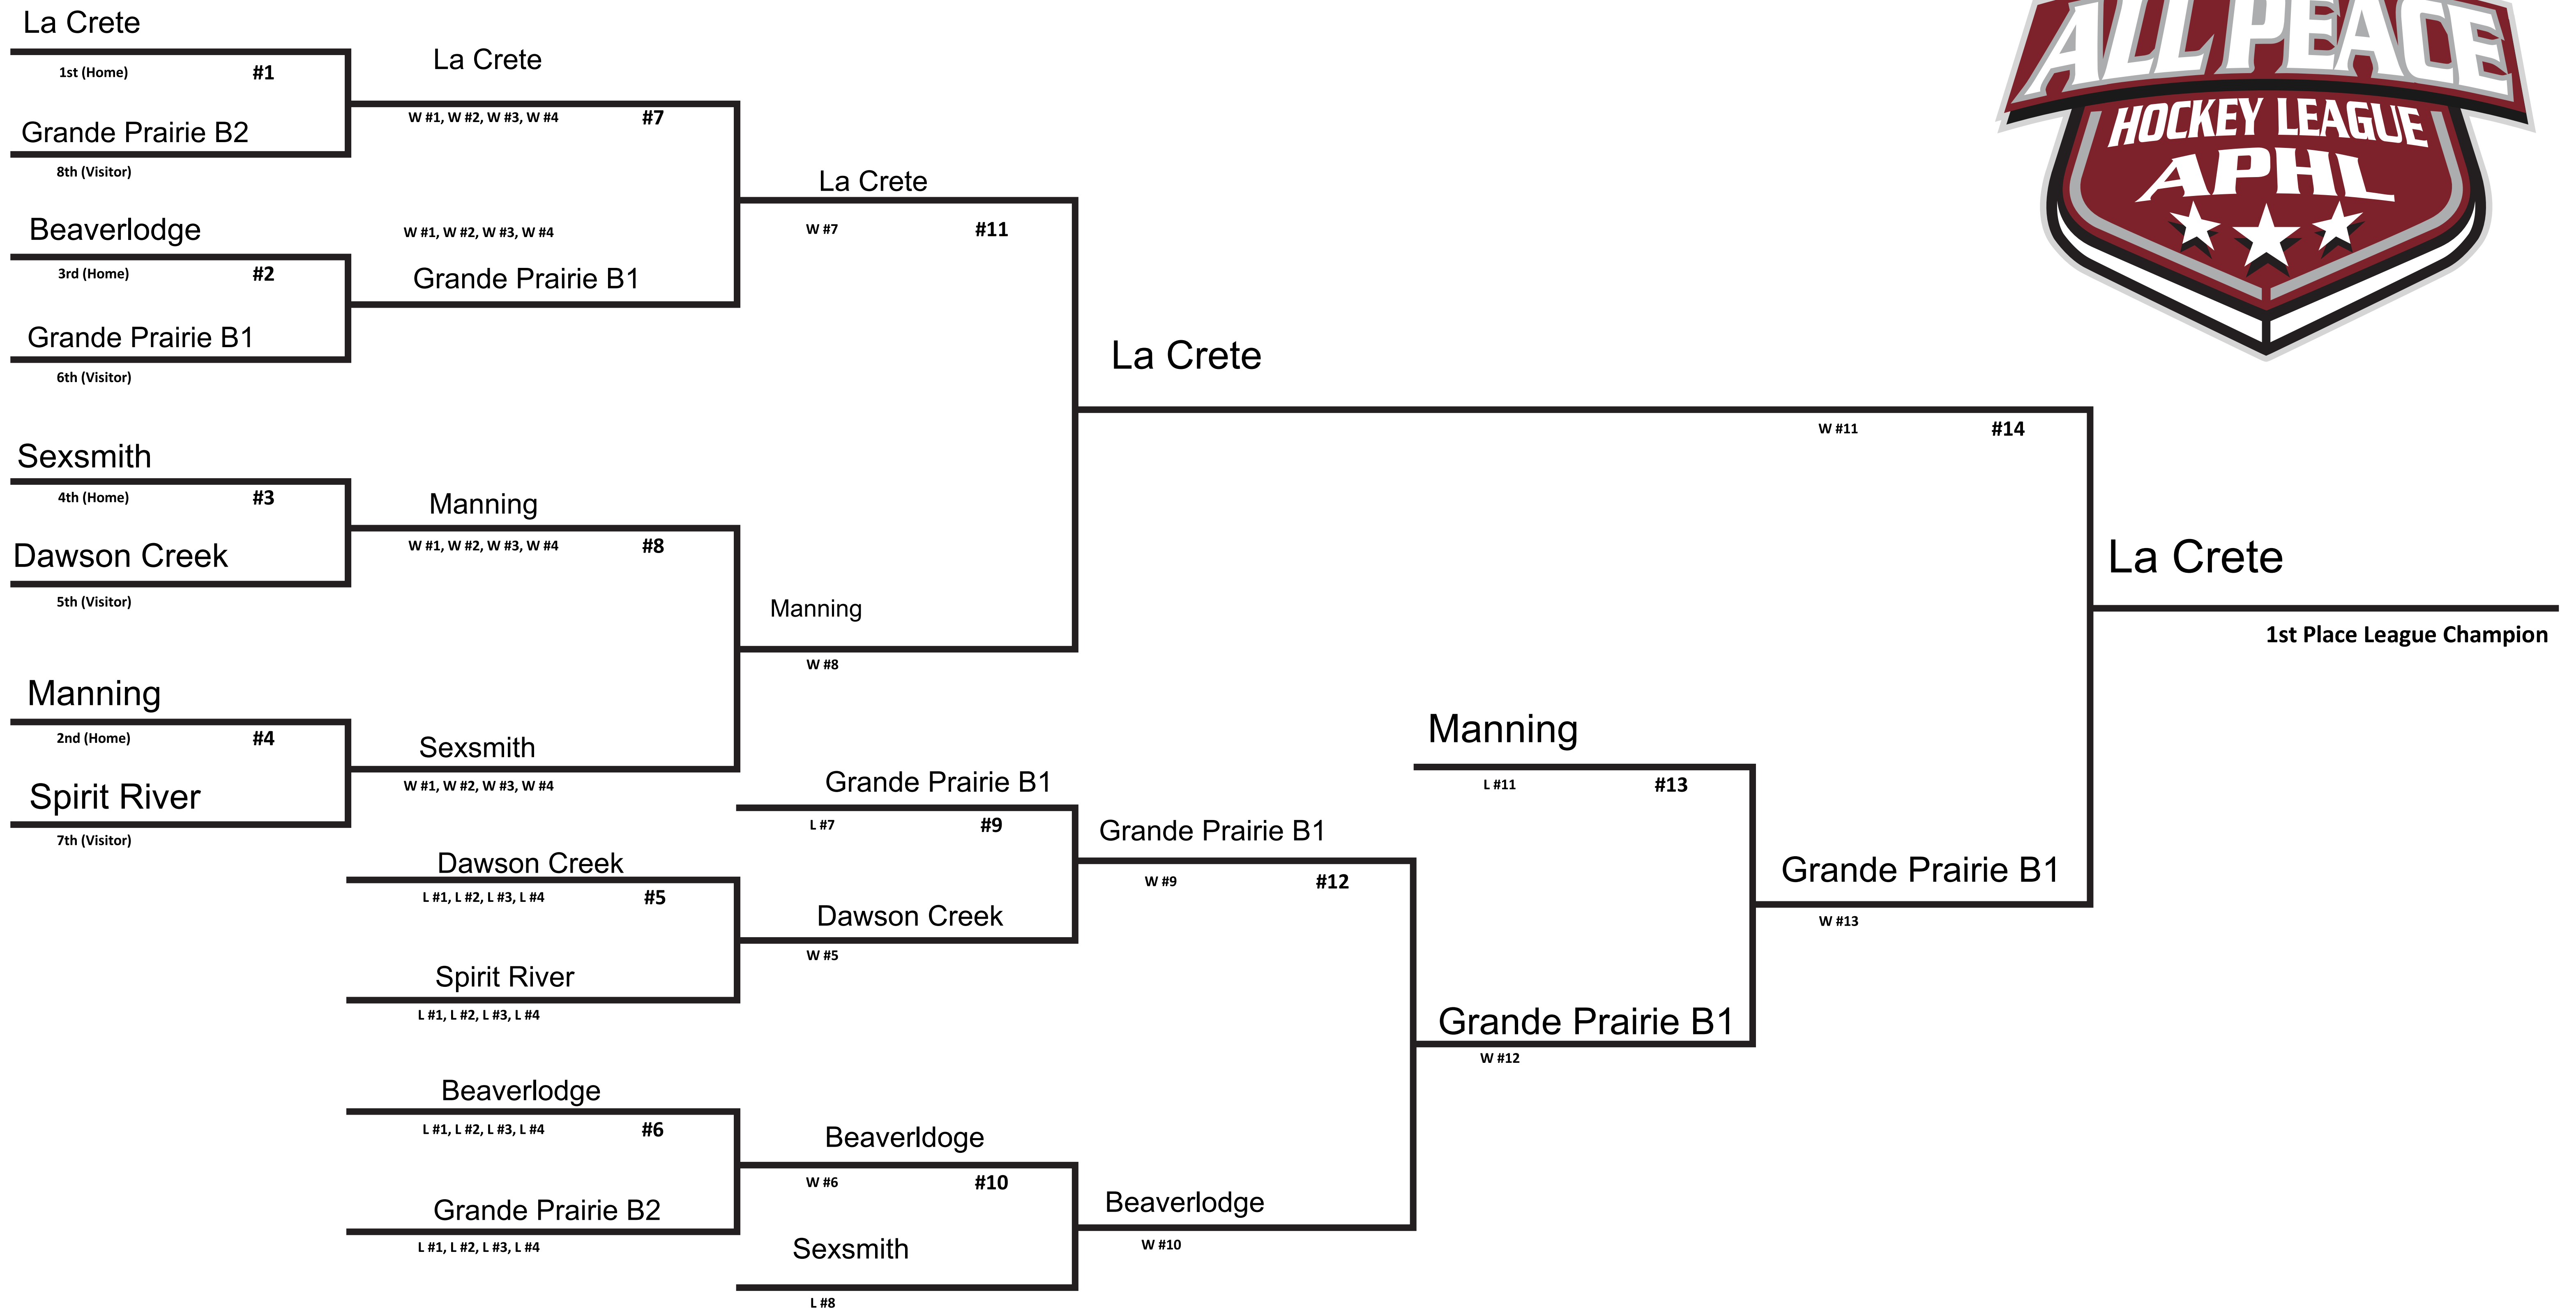

# U15 T2 - 8 Team Playoff Tournament - Beaverlodge - March 7 - 9, 2025

**\*After games #1, #2, #3 & #4 each team will be re-seeded for games #5, #6, #7 & #8. Based on regular season standings (highest to lowest)**

- Game #1. Friday March 7 @ 9:00am - 11:00am - Hythe Arena
- Game #2. Friday March 7 @ 9:00am - 11:00am - Beaverlodge Arena
- Game #3. Friday March 7 @ 11:15am - 1:15pm - Hythe Arena
- Game #4. Friday March 7 @ 11:15am - 1:15pm - Beaverlodge Arena
- Game #5. Friday March 7 @ 5:00pm - 7:00pm - Hythe Arena
- Game #6. Friday March 7 @ 5:15pm - 7:15pm - Beaverlodge Arena
- Game #7. Friday March 7 @ 7:15pm - 9:15pm - Hythe Arena