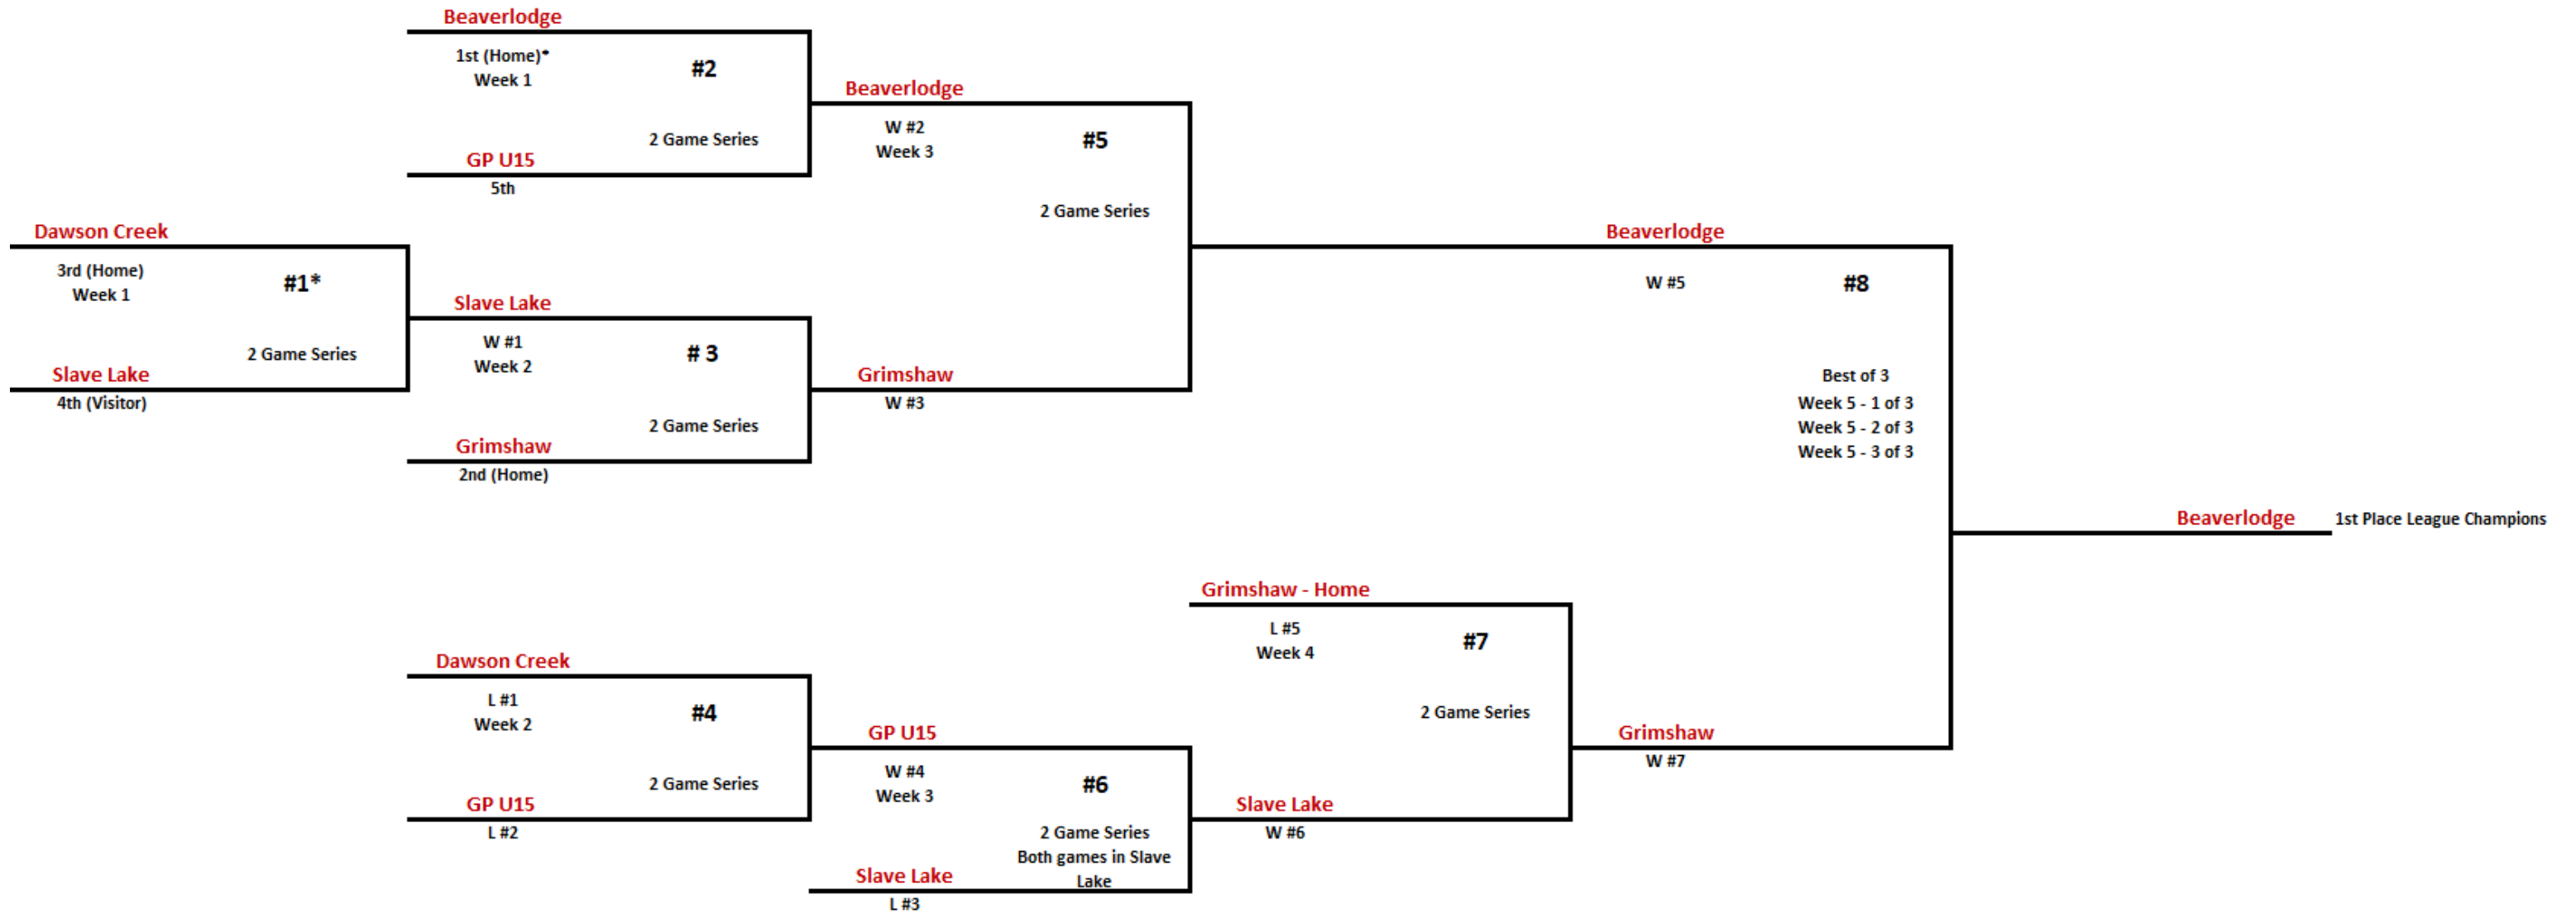

U15/U18 Female - 5 Team Playoff Tournament

**** SCHEDULE FORMAT SUBJECT TO CHANGE BY THE APHL.****

Loser of series # 1 goes to # 4

Winner of series # 1 goes to # 3

Loser of series # 2 goes to # 4

Winner of series # 2 goes to # 5

Loser of series # 3 goes to # 6

Winner of series # 3 goes to # 5

Loser of series # 4 goes to # 9

Winner of series # 4 goes to # 6

Loser of series # 5 goes to # 7

Winner of series # 5 goes to # 8

Winner of series # 6 goes to # 7

Winner of series # 7 goes to game #8

Winner of series # 8 = 1st Place League Champion