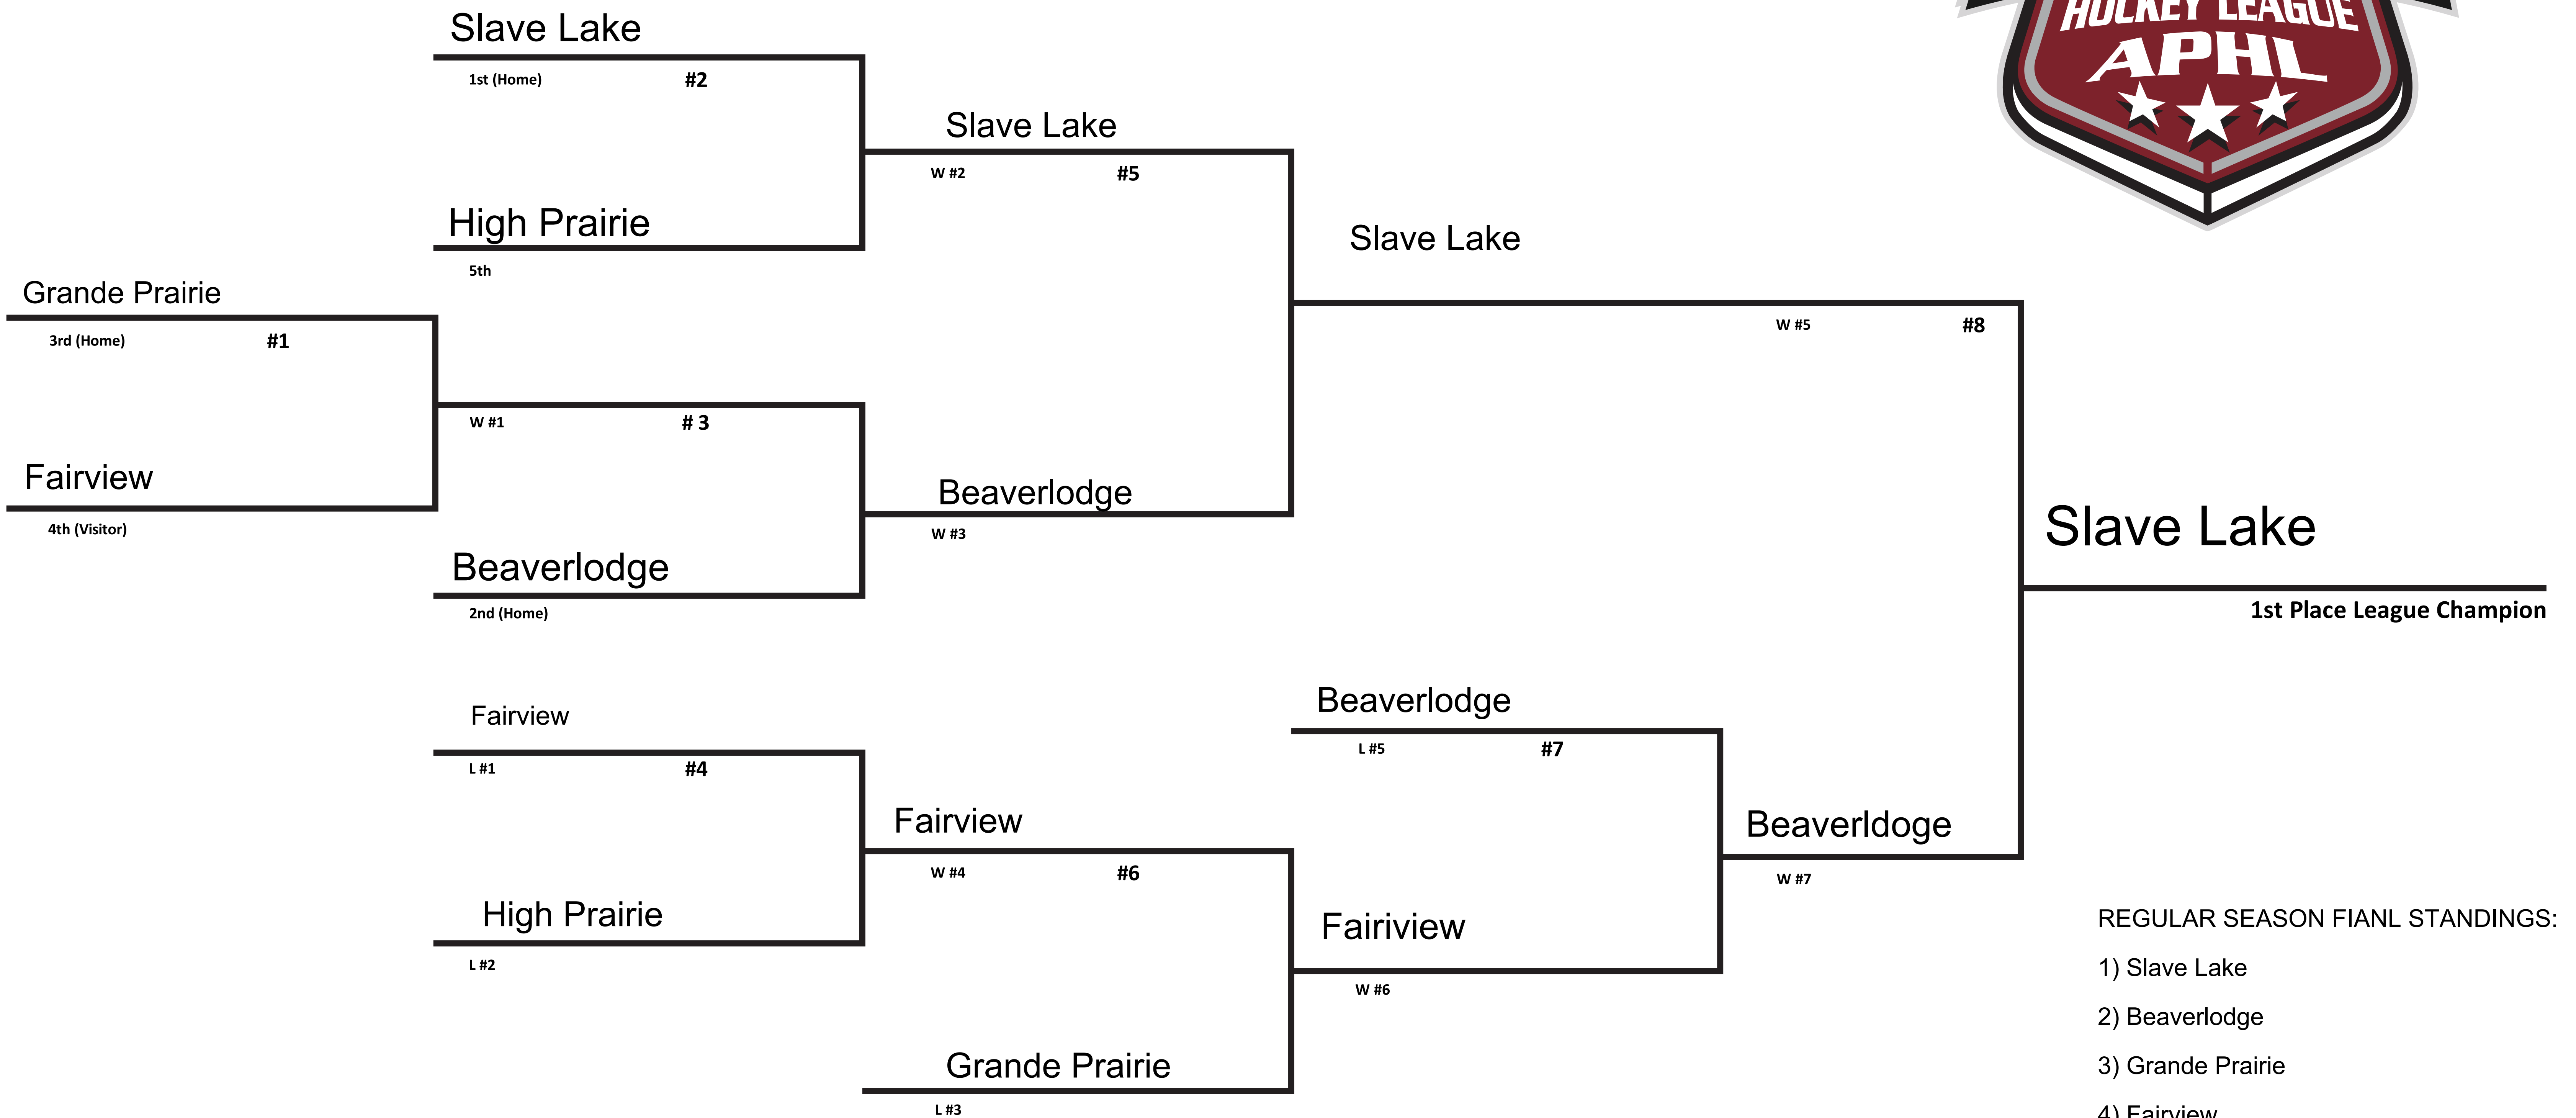

U18 FEMALE - 5 Team Playoff Tournament - Slave Lake - March 7 - 9, 2025

Slave Lake
1st Place League Champion

REGULAR SEASON FIANL STANDINGS:

- 1) Slave Lake
- 2) Beaverlodge
- 3) Grande Prairie
- 4) Fairview
- 5) High Prairie

Game #1. Friday March 7 @ 1:30pm - 3:30pm - Slave Lake - Arena 1
 Game #2. Friday March 7 @ 4:00pm - 6:00pm - Slave Lake - Arena 2
 Game #3. Friday March 7 @ 7:00pm - 9:00pm - Slave Lake - Arena 1
 Game #4. Saturday March 8 @ 11:30am - 1:30pm - Slave Lake - Arena 2

Game #5. Saturday March 8 @ 5:15pm - 7:15pm - Slave Lake - Arena 1
 Game #6. Saturday March 8 @ 7:45pm - 9:45pm - Slave Lake - Arena 1
 Game #7. Sunday March 9 @ 9:00am - 11:00am - Slave Lake - Arena 1
 Game #8. Sunday March 9 @ 2:00pm - 4:00pm - Slave Lake - Arena 1