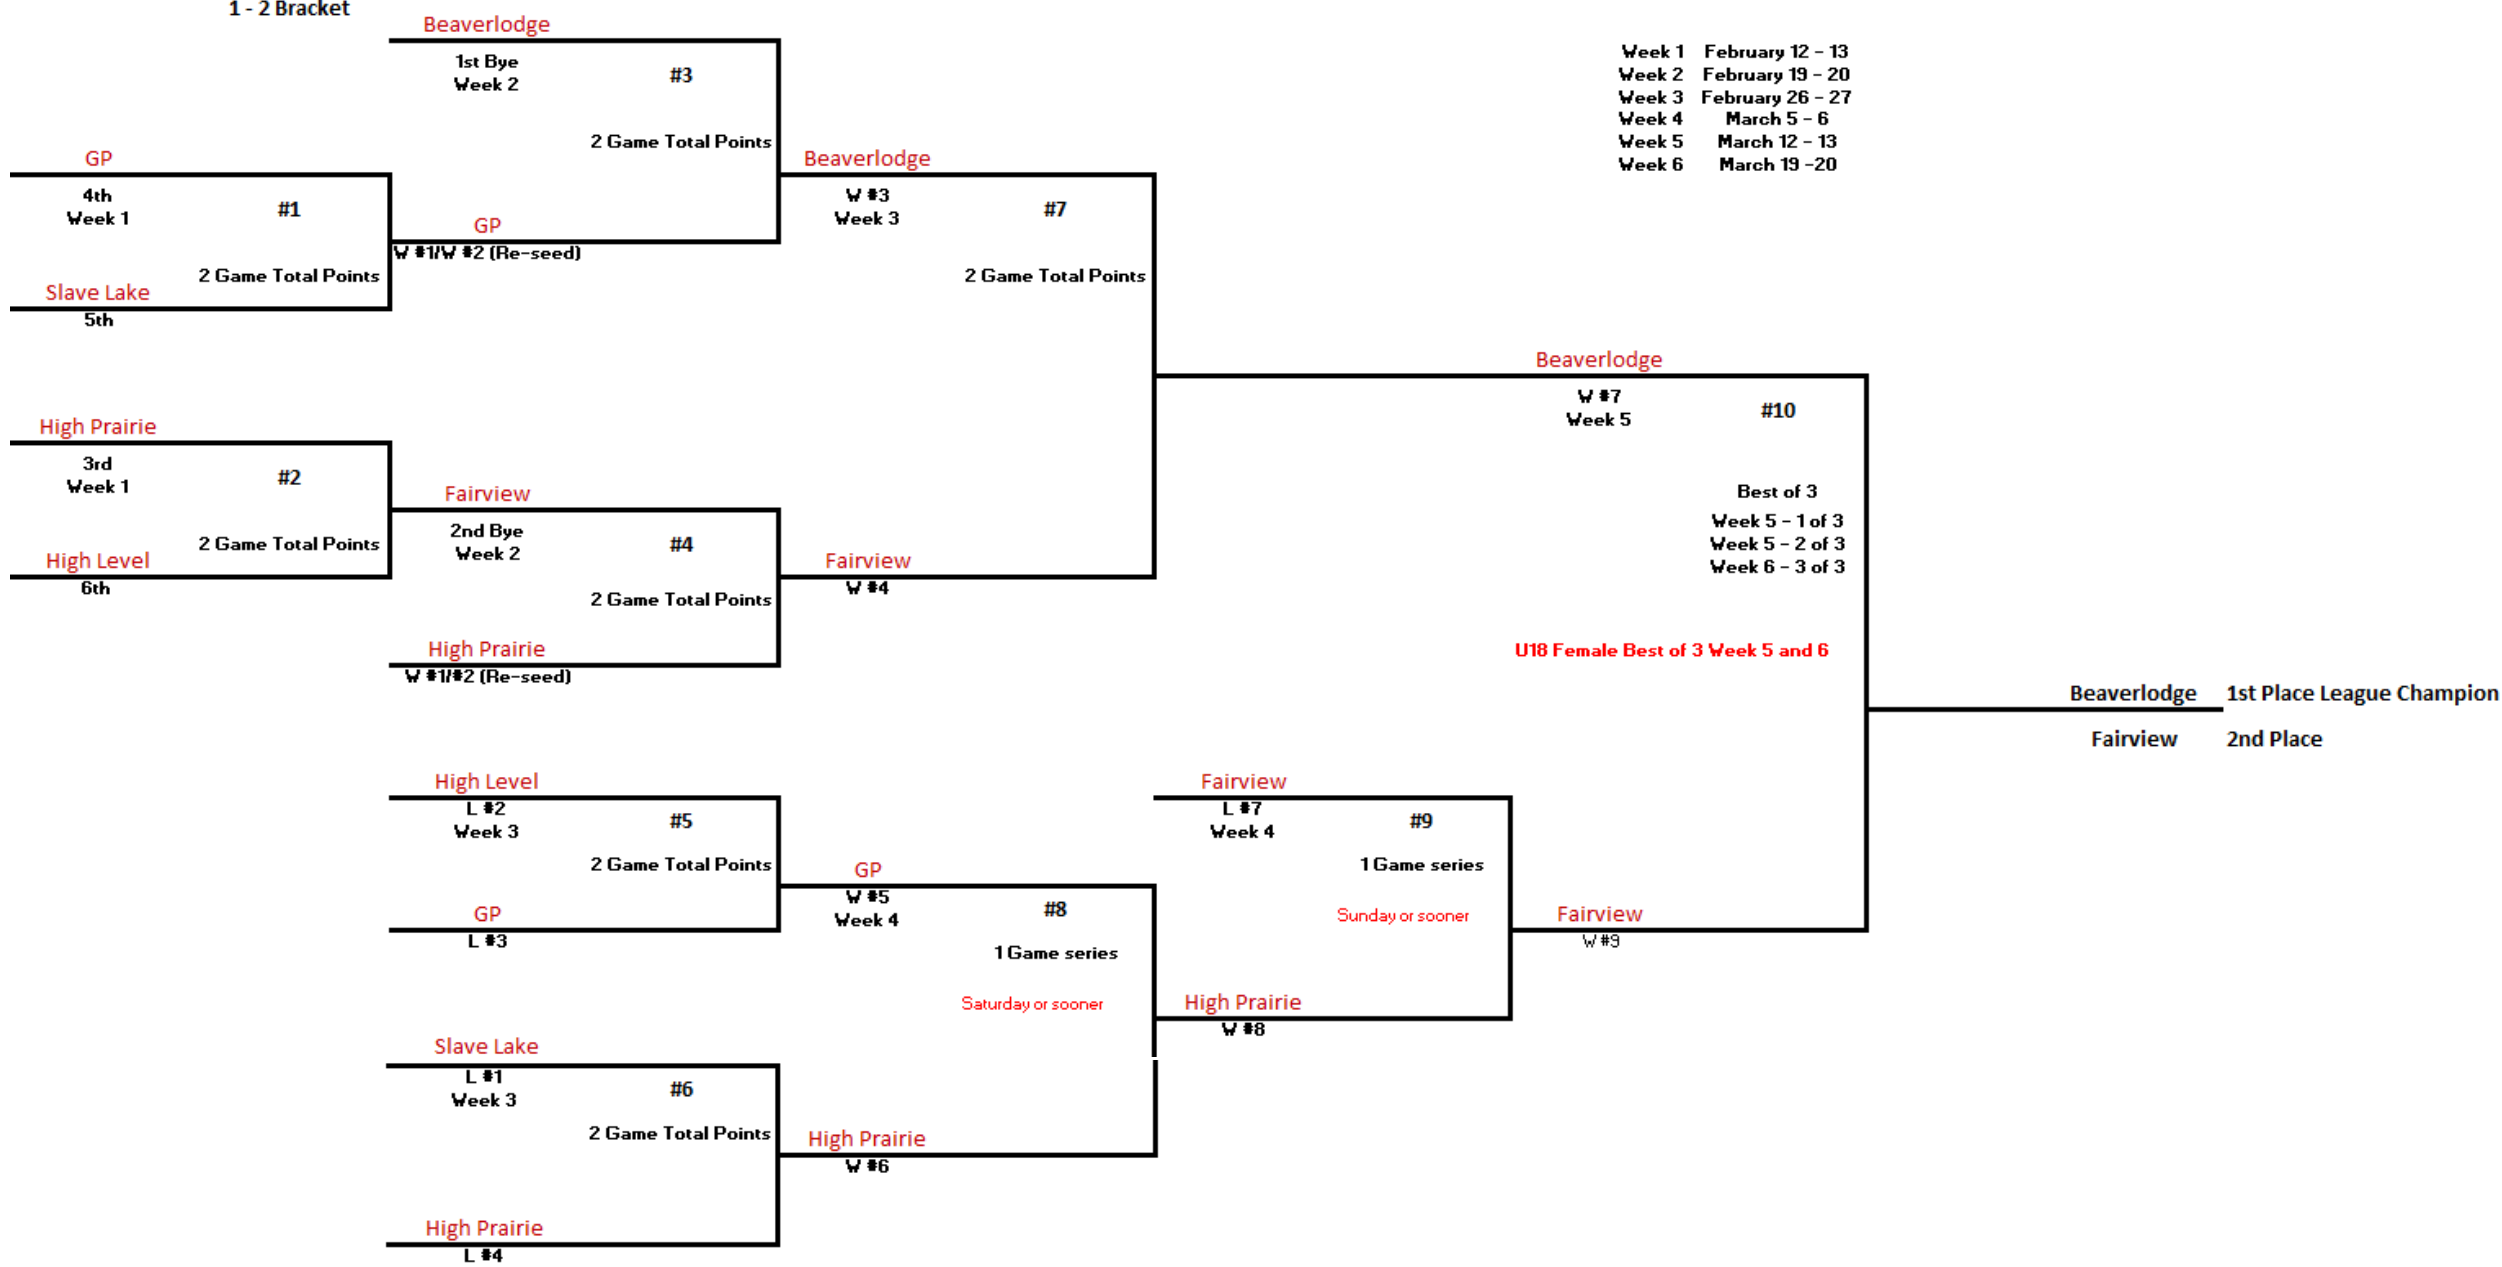

6 Team Playoff Tournament

1 - 2 Bracket

Week 1 February 12 - 13
 Week 2 February 19 - 20
 Week 3 February 26 - 27
 Week 4 March 5 - 6
 Week 5 March 12 - 13
 Week 6 March 19 - 20

3 - 4 Bracket

5 - 6 Bracket