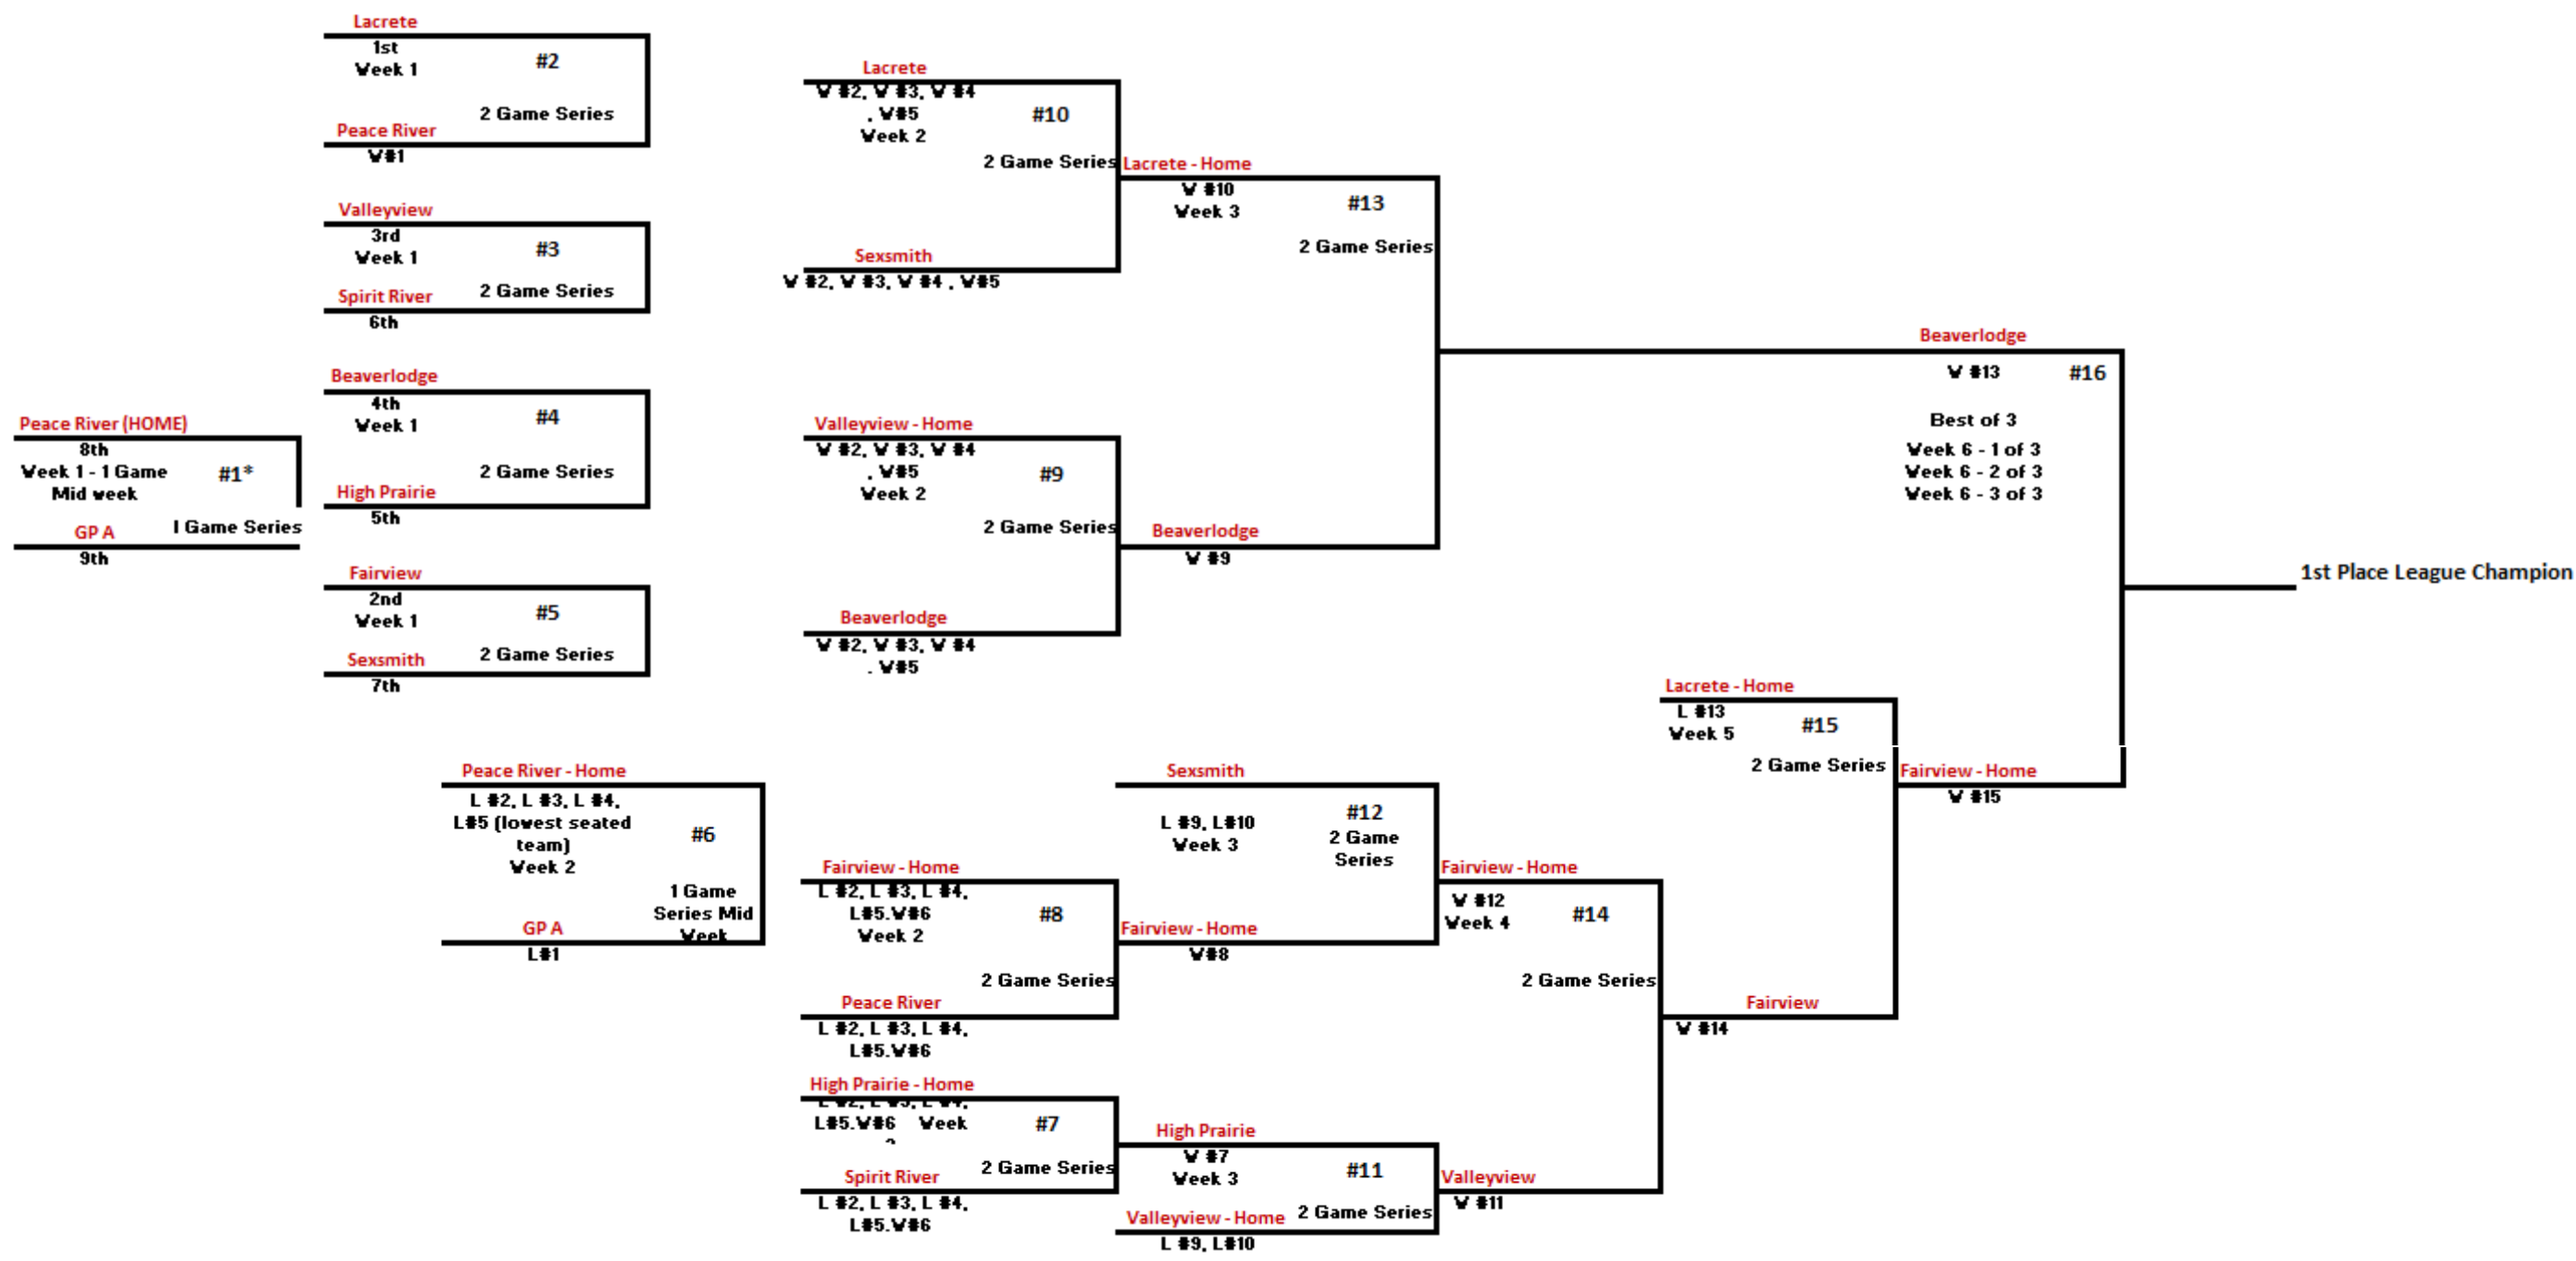

U18 T3 "A" - 9 Team Playoff Tournament

*After series #2, #3, #4 & #5 each team will be re-seeded for series #6, #7, #8, #9 & #10 Based on regular season standings (highest to lowest)

*After series #9 & #10 the Losing teams will be re-seeded for series #11 & #12. Based on regular season standings (highest to lowest)

** SCHEDULE FORMAT SUBJECT TO CHANGE BY THE APHL.**

Loser of series # 1 goes to #6

Loser of series # 2 goes to # 6 (reseed)

Loser of series # 3 goes to #6 (reseed)

Loser of series # 4 goes to #6 (reseed)

Loser of series # 5 goes to #6 (reseed)

Loser of series # 12 Eliminated

Loser of series # 13 goes to # 15

Loser of Series #15 Eliminated

Winner series # 1 goes to #2

Winner series # 2 goes to # 9 or #10 (reseed)

Winner series # 3 goes to # 9 or #10 (reseed)

Winner series # 10 goes to # 13

Winner series # 11 goes to # 14

Winner series # 12 goes to # 14

Winner series # 13 goes to # 16

Winner of series #15 goes to #16

Winner series # 16 = 1st place