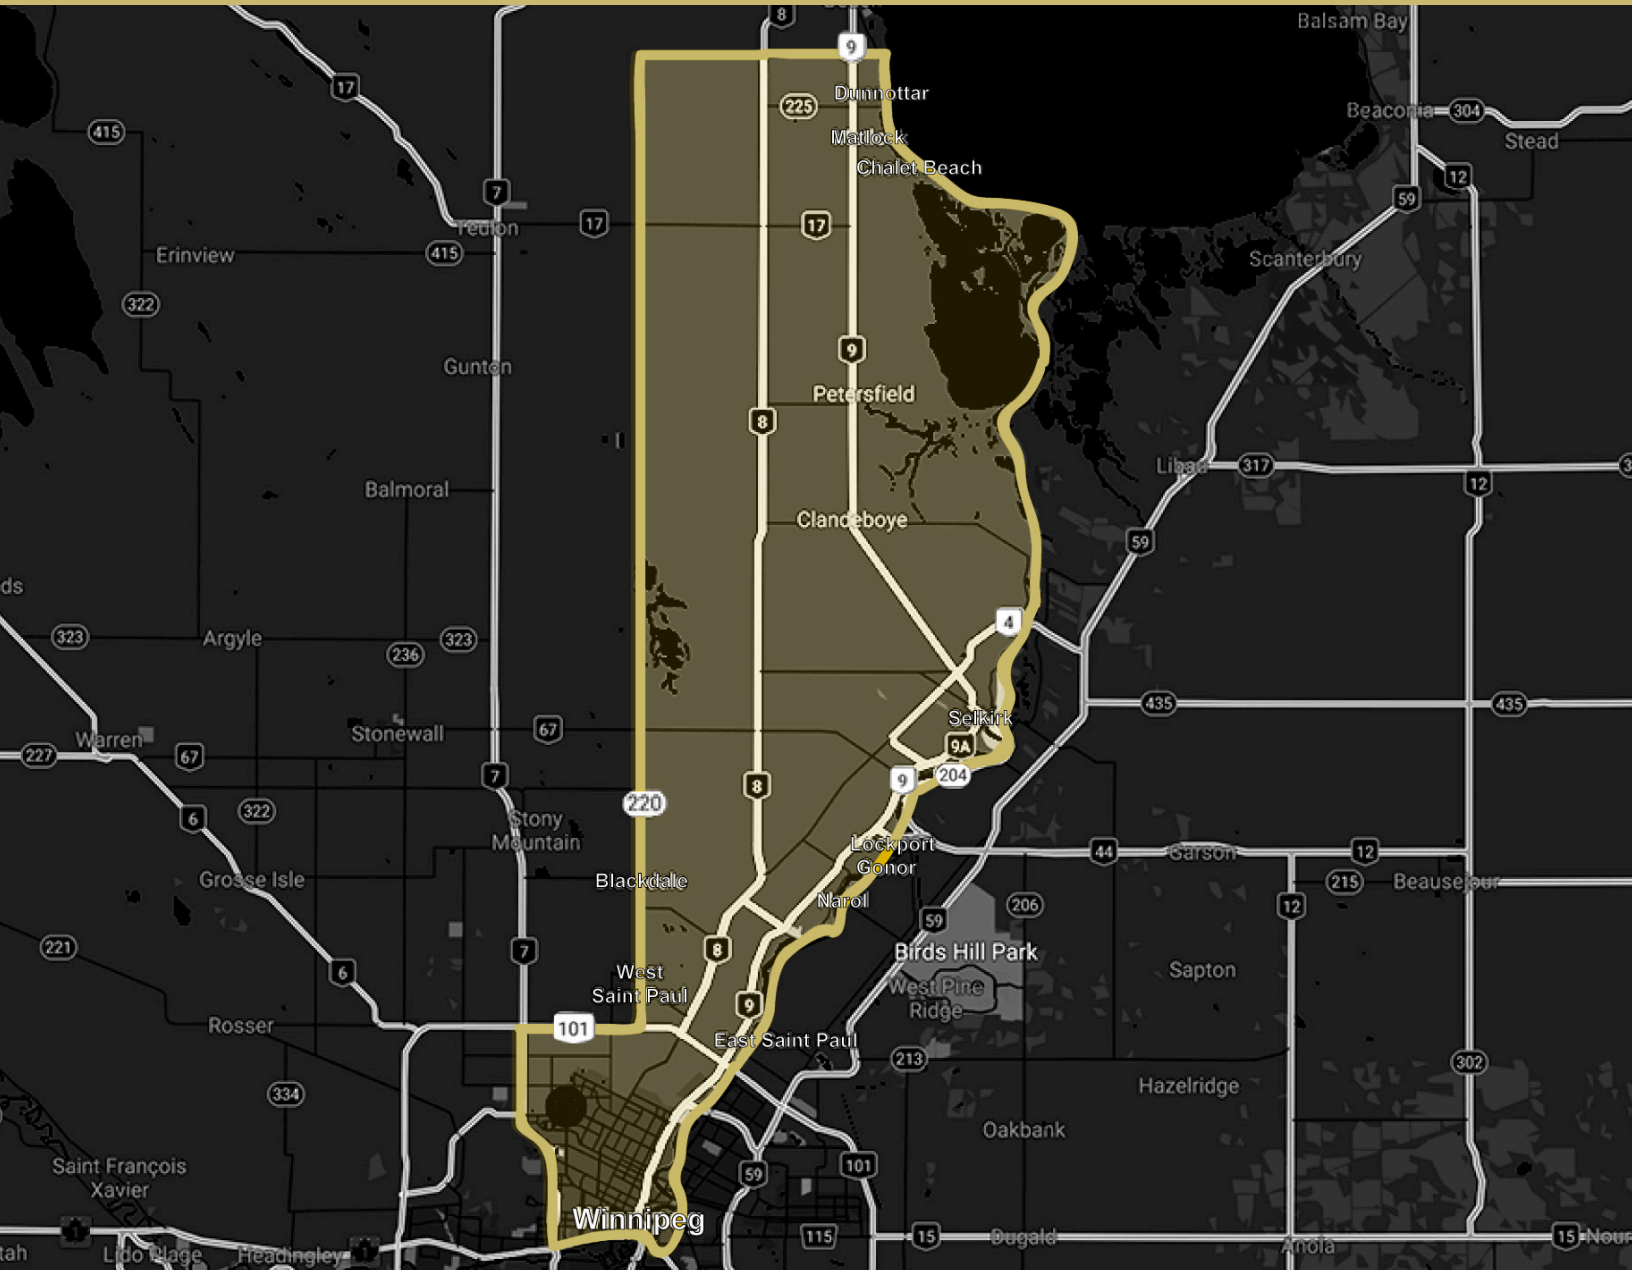

BASEBALL MANITOBA LEAGUE BOUNDARIES

NORTH WINNIPEG MINOR BASEBALL ASSOCIATION

NORTH:

Perimeter Highway and the RM of St. Andrews north border, to include the RM of West St. Paul, the RM of St. Andrews and the City of Selkirk.

SOUTH:

Assiniboine River.

EAST:

Lake Winnipeg and the Red River.

WEST:

St. James St./Century (Route 90) and the west borders of the RM of West St. Paul and the RM of St. Andrews.