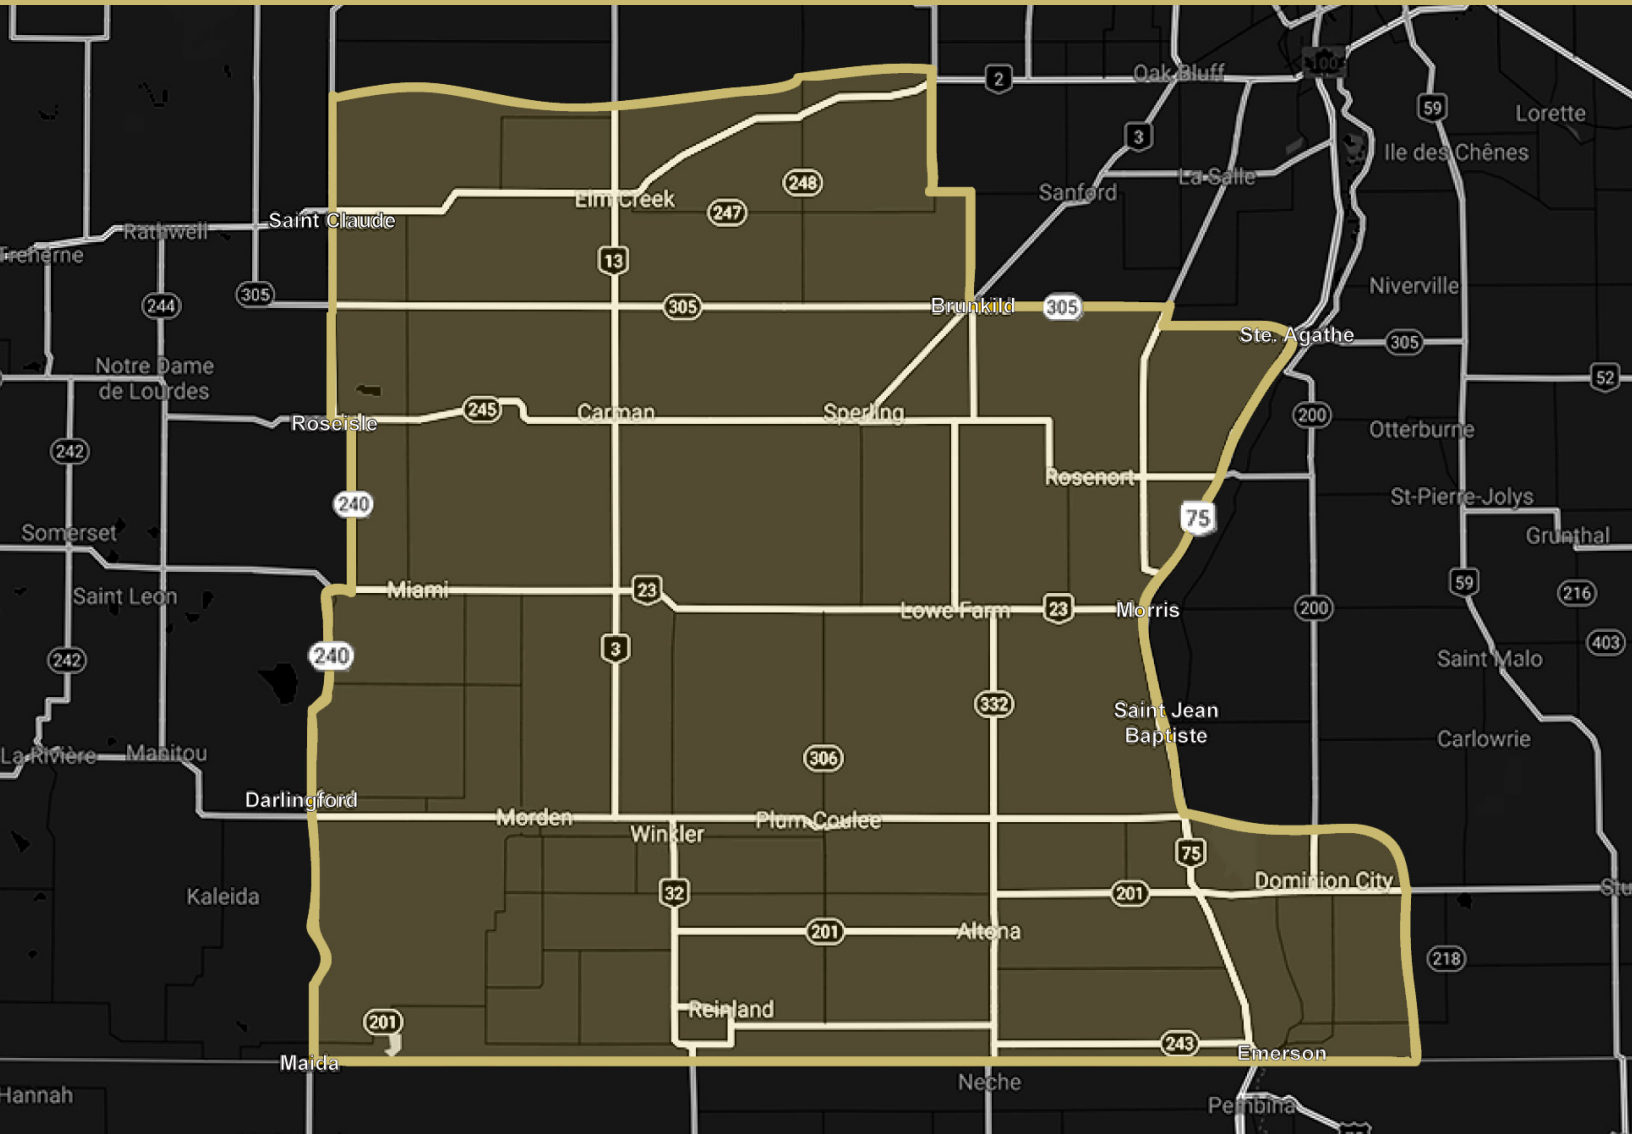

BASEBALL MANITOBA LEAGUE BOUNDARIES

SOUTH CENTRAL MINOR BASEBALL

NORTH:

Just south of Trans-Canada Highway (does not include Portage la Prairie, Elie, Oakville, Newton, Southport).

SOUTH:

USA Border.

EAST:

Red River except for Dominion City.

WEST:

Highway #240 and Highway #31 South of #14 to include Saint Claude, Roseisle, Miami, and Darlingford.