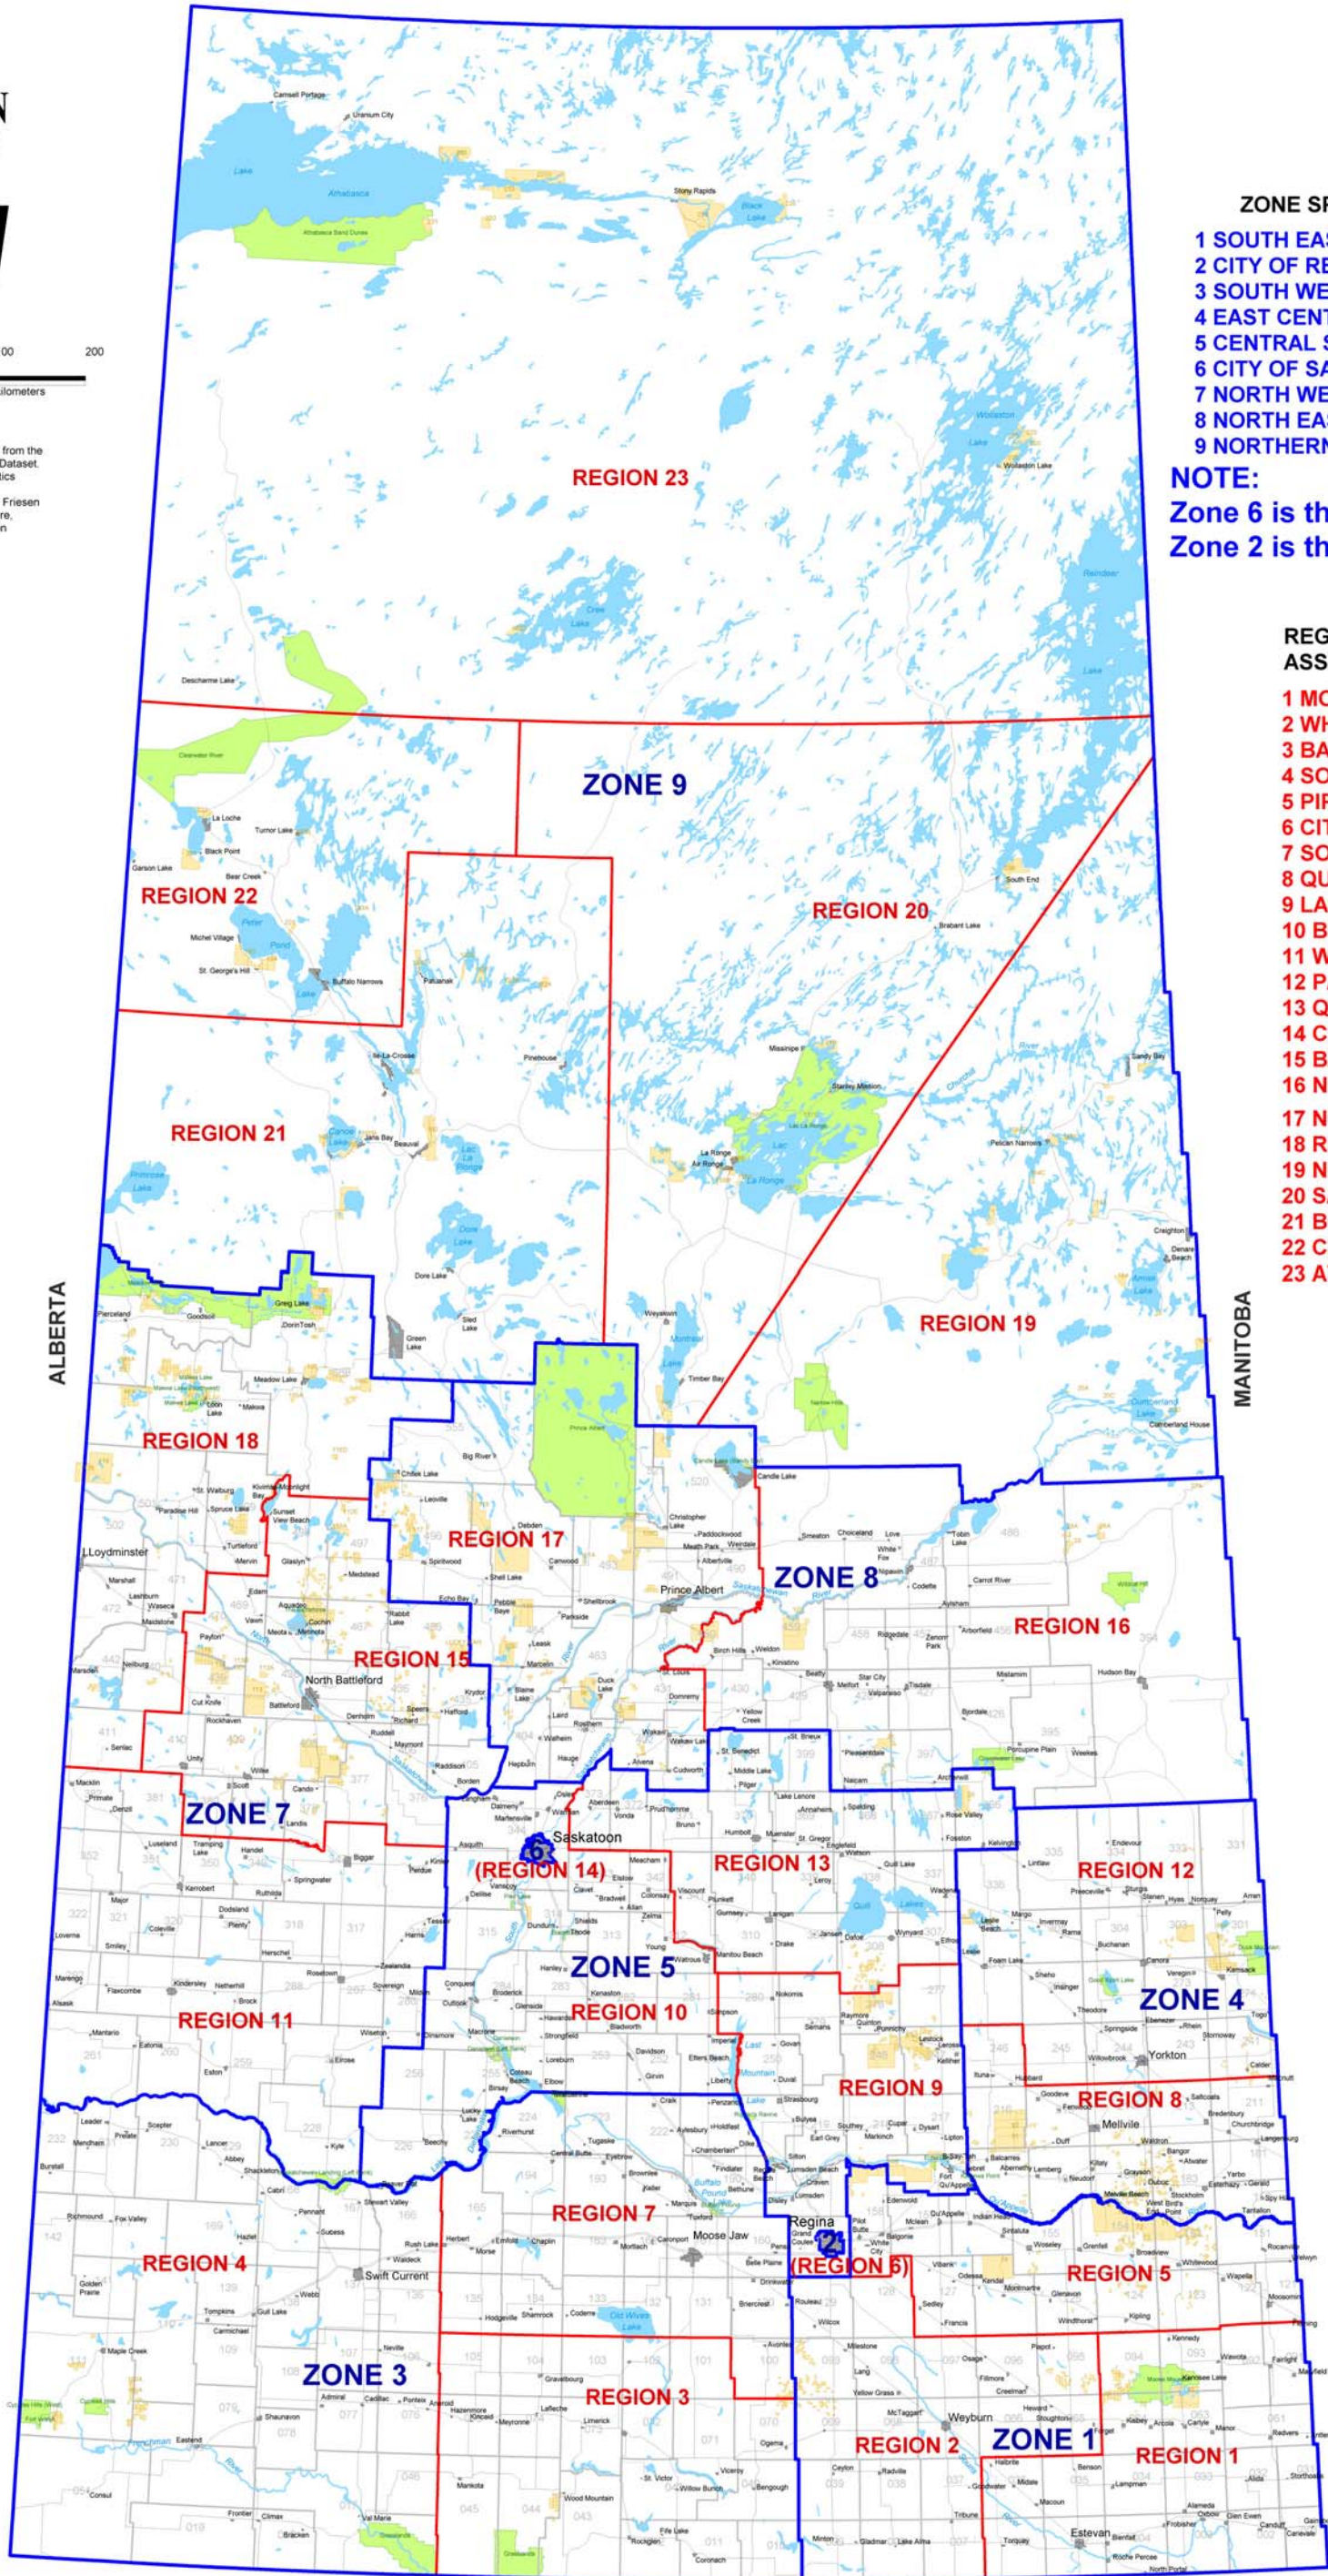

Saskatchewan
Culture, Youth
and Recreation

SASKATCHEWAN

SPORT AND RECREATION ZONES & REGIONS

ZONE SPORTS COUNCILS

- 1 SOUTH EAST SASKATCHEWAN
- 2 CITY OF REGINA
- 3 SOUTH WEST SASKATCHEWAN
- 4 EAST CENTRAL SASKATCHEWAN
- 5 CENTRAL SASKATCHEWAN
- 6 CITY OF SASKATOON
- 7 NORTH WEST SASKATCHEWAN
- 8 NORTH EAST SASKATCHEWAN
- 9 NORTHERN SASKATCHEWAN

NOTE:

Zone 6 is the City of Saskatoon
Zone 2 is the City of Regina

REGIONAL RECREATION ASSOCIATIONS

- 1 MOOSE MOUNTAIN
- 2 WHEATLAND SOURIS
- 3 BADLANDS
- 4 SOUTHWEST
- 5 PIPE-SI-CANA
- 6 CITY OF REGINA
- 7 SOUTH CENTRAL
- 8 QU'APPELLE VALLEY
- 9 LAST TOUCH
- 10 BLACKSTRAP
- 11 WILD GOOSE
- 12 PARKLAND
- 13 QUILL PLAINS
- 14 CITY OF SASKATOON
- 15 BATTLEFORDS
- 16 NORTHEAST
- 17 NORTH CENTRAL
- 18 RIVER JUNCTION
- 19 NEYANUN
- 20 SAGESTEW
- 21 BEAVER RIVER
- 22 CLEARWATER
- 23 ATHABASCA