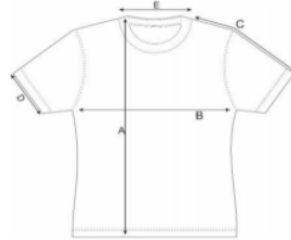

BALL JERSEY SIZE CHART

YOUTH SIZING

	YXS	YS	YM	YL	YXL
A	22.5	23.3	24.4	26.3	28.4
B	15.25	16.1	17.43	20	21.4
C	11	11.9	12.88	13.36	13.85
D	5.25	5.5	5.9	5.9	6.45
E	6.25	6.5	6.75	6.9	7.1

WOMEN'S SIZING

	AXS	AS	AM	AL	AXL	A2XL	A3XL	A4XL
A	26	27	28	29	30	31	32	33
B	18.53	20.95	21.95	22.95	24.46	26.44	28.46	30.46
C	10.89	11.87	12.55	13.25	14	15.23	16.41	17.6
D	5.5	6	6.5	7	7.51	7.75	8.25	8.5
E	6	6.83	6.77	7.23	7.45	7.85	7.43	7.45

MEN'S SIZING

	AXS	AS	AM	AL	AXL	A2XL	A3XL	A4XL
A	28.16	29.18	30.17	31.27	32.17	33.19	34.18	35.18
B	18.2	20.16	22.19	24.28	26.17	28.18	30.18	31.68
C	13.27	14	14.87	15.68	16.48	17.28	18	18.89
D	6.2	6.4	6.94	7.18	7.68	8.18	8.45	8.94
E	6.54	6.94	7.5	7.75	8.13	8.55	8.95	9.31