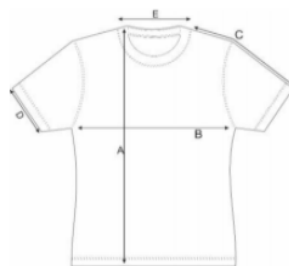

BALL JERSEY SIZE CHART

YOUTH SIZING

	YXS	YS	YM	YL	YXL
A	22.5	23.3	24.4	26.3	28.4
B	15.25	16.1	17.43	20	21.4
C	11	11.9	12.88	13.36	13.85
D	5.25	5.5	5.9	5.9	6.45
E	6.25	6.5	6.75	6.9	7.1

WOMEN'S SIZING

	AXS	AS	AM	AL	AXL	A2XL	A3XL	A4XL
A	26	27	28	29	30	31	32	33
B	18.53	20.95	21.95	22.95	24.46	26.44	28.46	30.46
C	10.89	11.87	12.55	13.25	14	15.23	16.41	17.6
D	5.5	6	6.5	7	7.51	7.75	8.25	8.5
E	6	6.83	6.77	7.23	7.45	7.85	7.43	7.45

MEN'S SIZING

	AXS	AS	AM	AL	AXL	A2XL	A3XL	A4XL
A	28.16	29.18	30.17	31.27	32.17	33.19	34.18	35.18
B	18.2	20.16	22.19	24.28	26.17	28.18	30.18	31.68
C	13.27	14	14.87	15.68	16.48	17.28	18	18.89
D	6.2	6.4	6.94	7.18	7.68	8.18	8.45	8.94
E	6.54	6.94	7.5	7.75	8.13	8.55	8.95	9.31