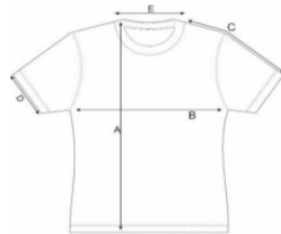

BALL JERSEY SIZE CHART

YOUTH SIZING

	YXS	YS	YM	YL	YXL
A	22.5	23.3	24.4	26.3	28.4
B	15.25	16.1	17.43	20	21.4
C	11	11.9	12.88	13.36	13.85
D	5.25	5.5	5.9	5.9	6.45
E	6.25	6.5	6.75	6.9	7.1

WOMEN'S SIZING

	AXS	AS	AM	AL	AXL	A2XL	A3XL	A4XL
A	26	27	28	29	30	31	32	33
B	18.53	20.95	21.95	22.95	24.46	26.44	28.46	30.46
C	10.89	11.87	12.55	13.25	14	15.23	16.41	17.6
D	5.5	6	6.5	7	7.51	7.75	8.25	8.5
E	6	6.83	6.77	7.23	7.45	7.85	7.43	7.45

MEN'S SIZING

	AXS	AS	AM	AL	AXL	A2XL	A3XL	A4XL
A	28.16	29.18	30.17	31.27	32.17	33.19	34.18	35.18
B	18.2	20.16	22.19	24.28	26.17	28.18	30.18	31.68
C	13.27	14	14.87	15.68	16.48	17.28	18	18.89
D	6.2	6.4	6.94	7.18	7.68	8.18	8.45	8.94
E	6.54	6.94	7.5	7.75	8.13	8.55	8.95	9.31