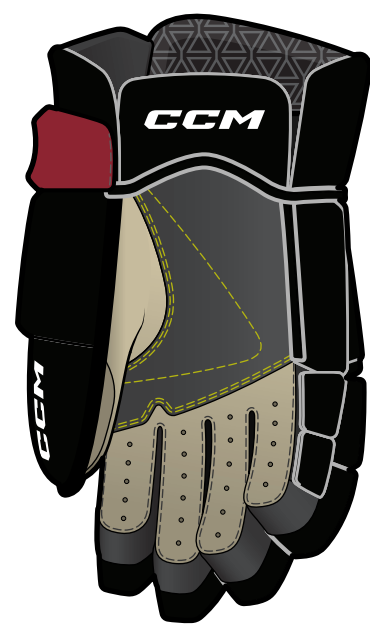

**\$30.00 JR**

SIZES AVAILABLE:

JR XXS, XS S, M, L, XL

SR S, M, L, XL, XXL

**\*\*ADD NUMBER +\$4.00 \*per digit**

**CCM**

**ALL OUT.**

# CUSTOM

**CCM 5000 SERIES PRACTICE  
JERSEY WITH 1-COLOUR FRONT LOGO**

**\$27.00** SR/JR

SIZES AVAILABLE:

JR XS, S/M, L/XL, GC

SR S, M, L, XL, XXL, INT GC, SR GC

**\*\*ADD SPONSOR LOGO +\$12.00**

**\*\*ADD PHRASE +\$12.00**

**\*\*ADD NAME +\$12.00**

**\*\*ADD NUMBER +\$4.00 PER DIGIT**

**CCM CUSTOM HG85C GLOVES**

**\$144.00** SR

**\$126.00** JR

SIZES AVAILABLE:

10", 11", 12", 13", 14", 15"

**CCM CUSTOM BAG WITH  
SCREENPRINTED LOGO**