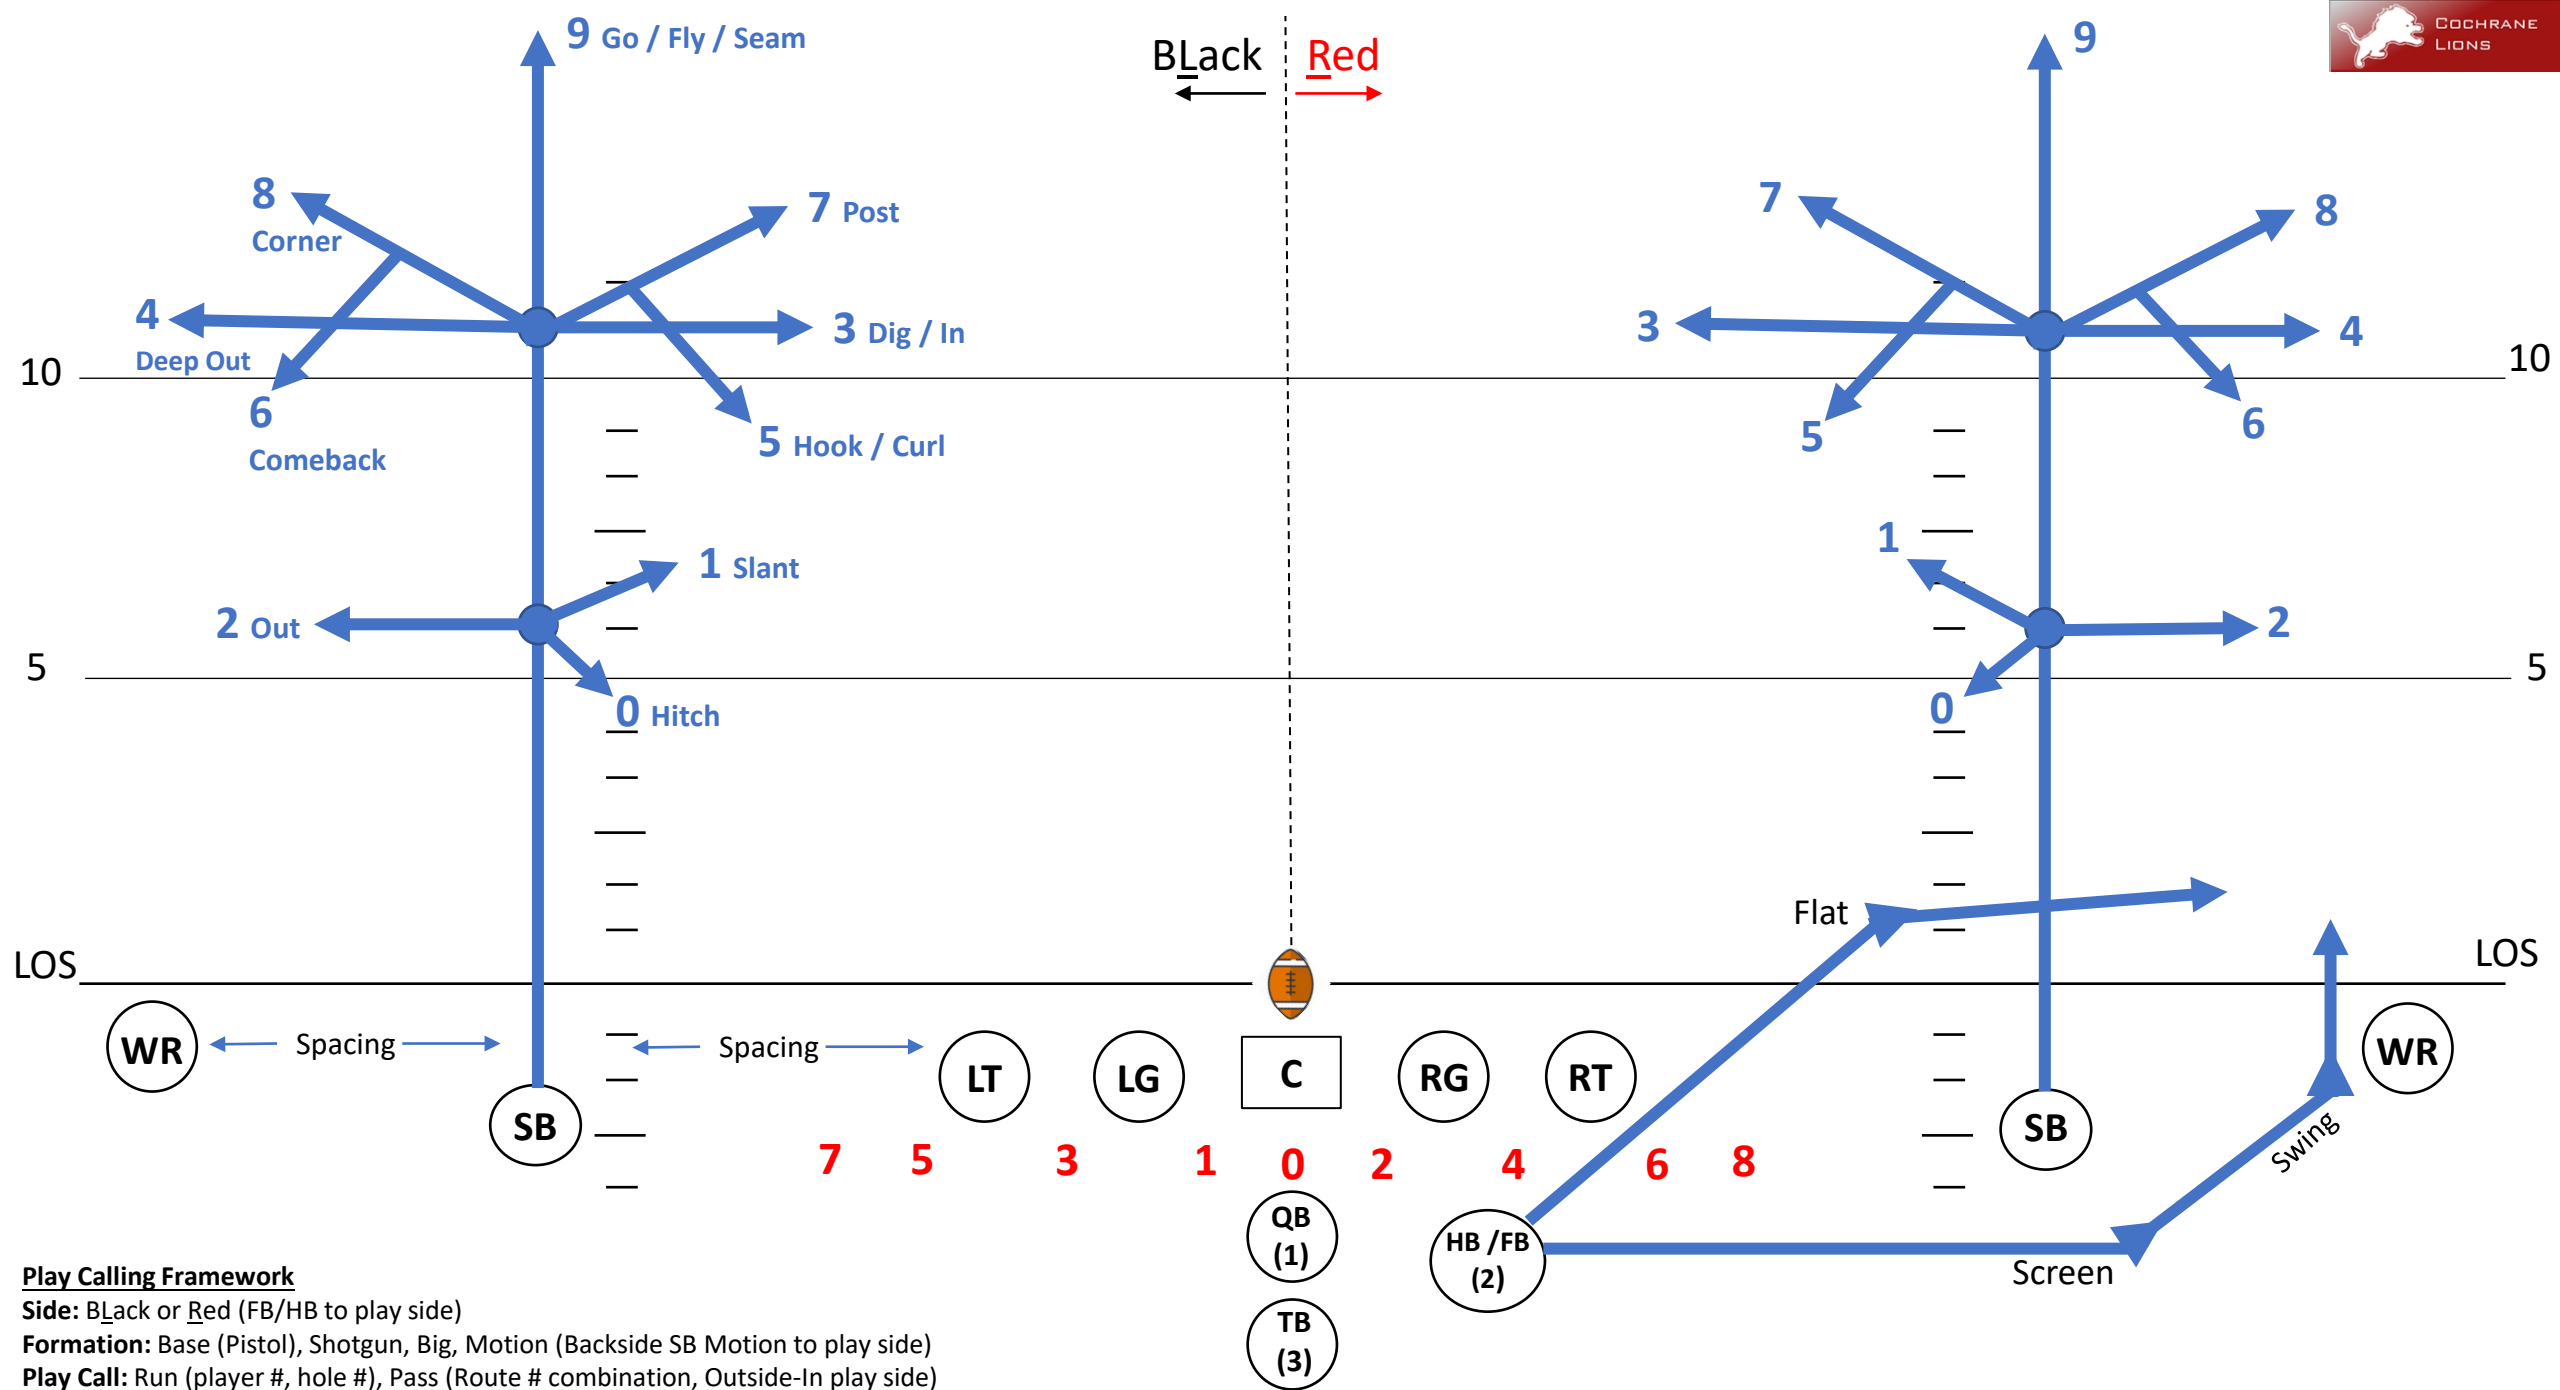

Black ← → **Red**

Play Calling Framework

Side: Black or Red (FB/HB to play side)

Formation: Base (Pistol), Shotgun, Big, Motion (Backside SB Motion to play side)

Play Call: Run (player #, hole #), Pass (Route # combination, Outside-In play side)

Action: Dive, Lead, Counter, Sweep, Jet Sweep, RPO, Play Action Pass, Roll Out, Bootleg Pass, Max Pro