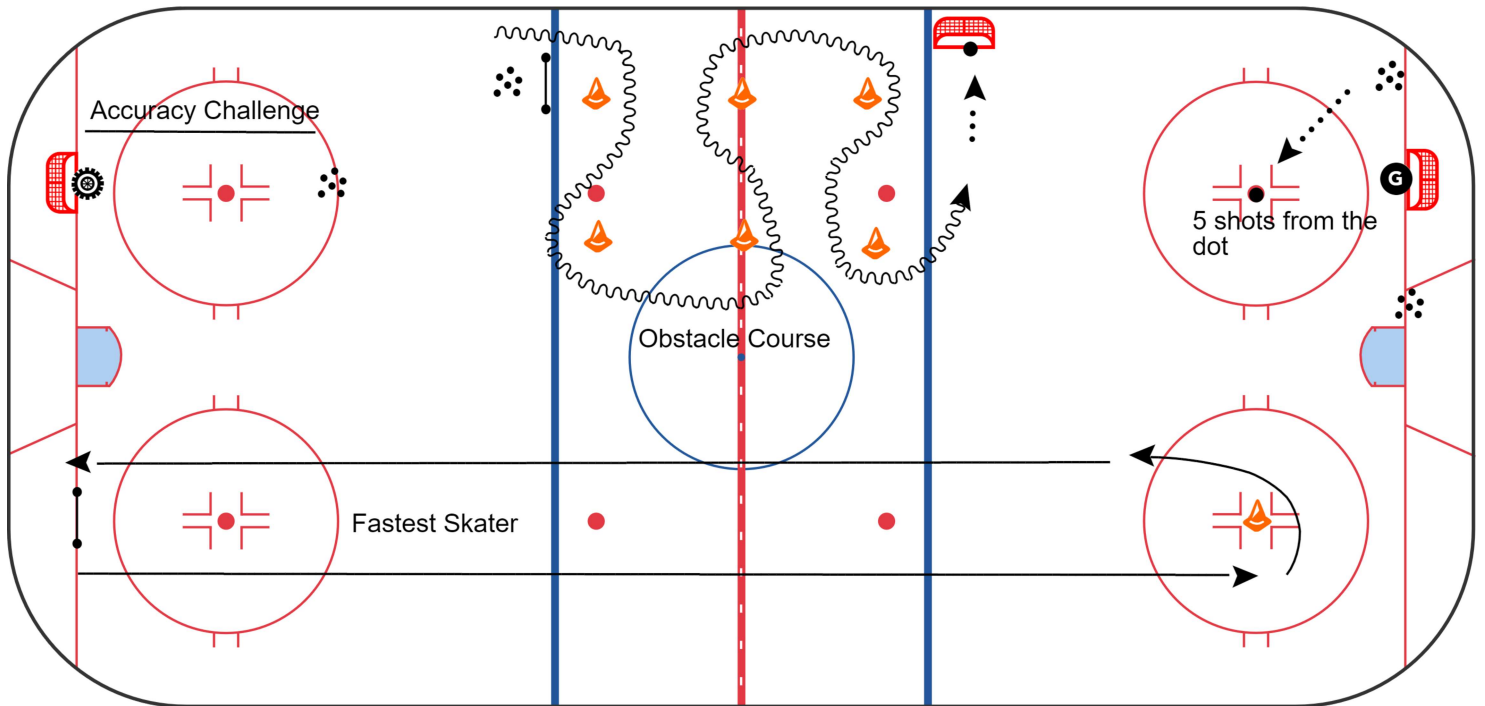

Skills Comp

Description

Groups of 5-6 at each station, Coaches to record results at each station. Rotate every 10 mins on whistle.

Accuracy Challenge - 5 shots per player. Hit the tire with the puck 1 point, Puck stuck in the tire 2 points, Puck right through the tire 3 points.

Fastest Skater - Write time down of each skater there and back.

5 Shots from the Dot - Goalie in net - 5 Passes from beside the net to a shooter at the dot. 1 point for each goal scored. Record how many saves for the Goalie.