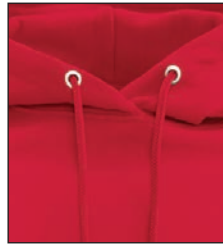

#### Product Features:

- 13-oz, 50/50 cotton/polyester fleece
- Compacted yarns to minimize shrinkage

Adult sizes: S-4XL

Silver metal drawstring grommets