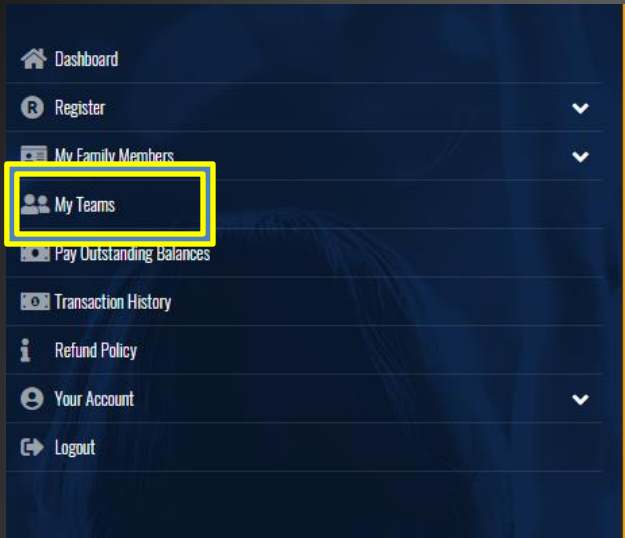

## Step 1

Go to Website and Login under Member Login

Use the same login information you created when registering the team for the season. If you forgot your password, click reset password. This is where you can login to pay balance of fees, manage the roster, jersey colours, and viewing invoice.