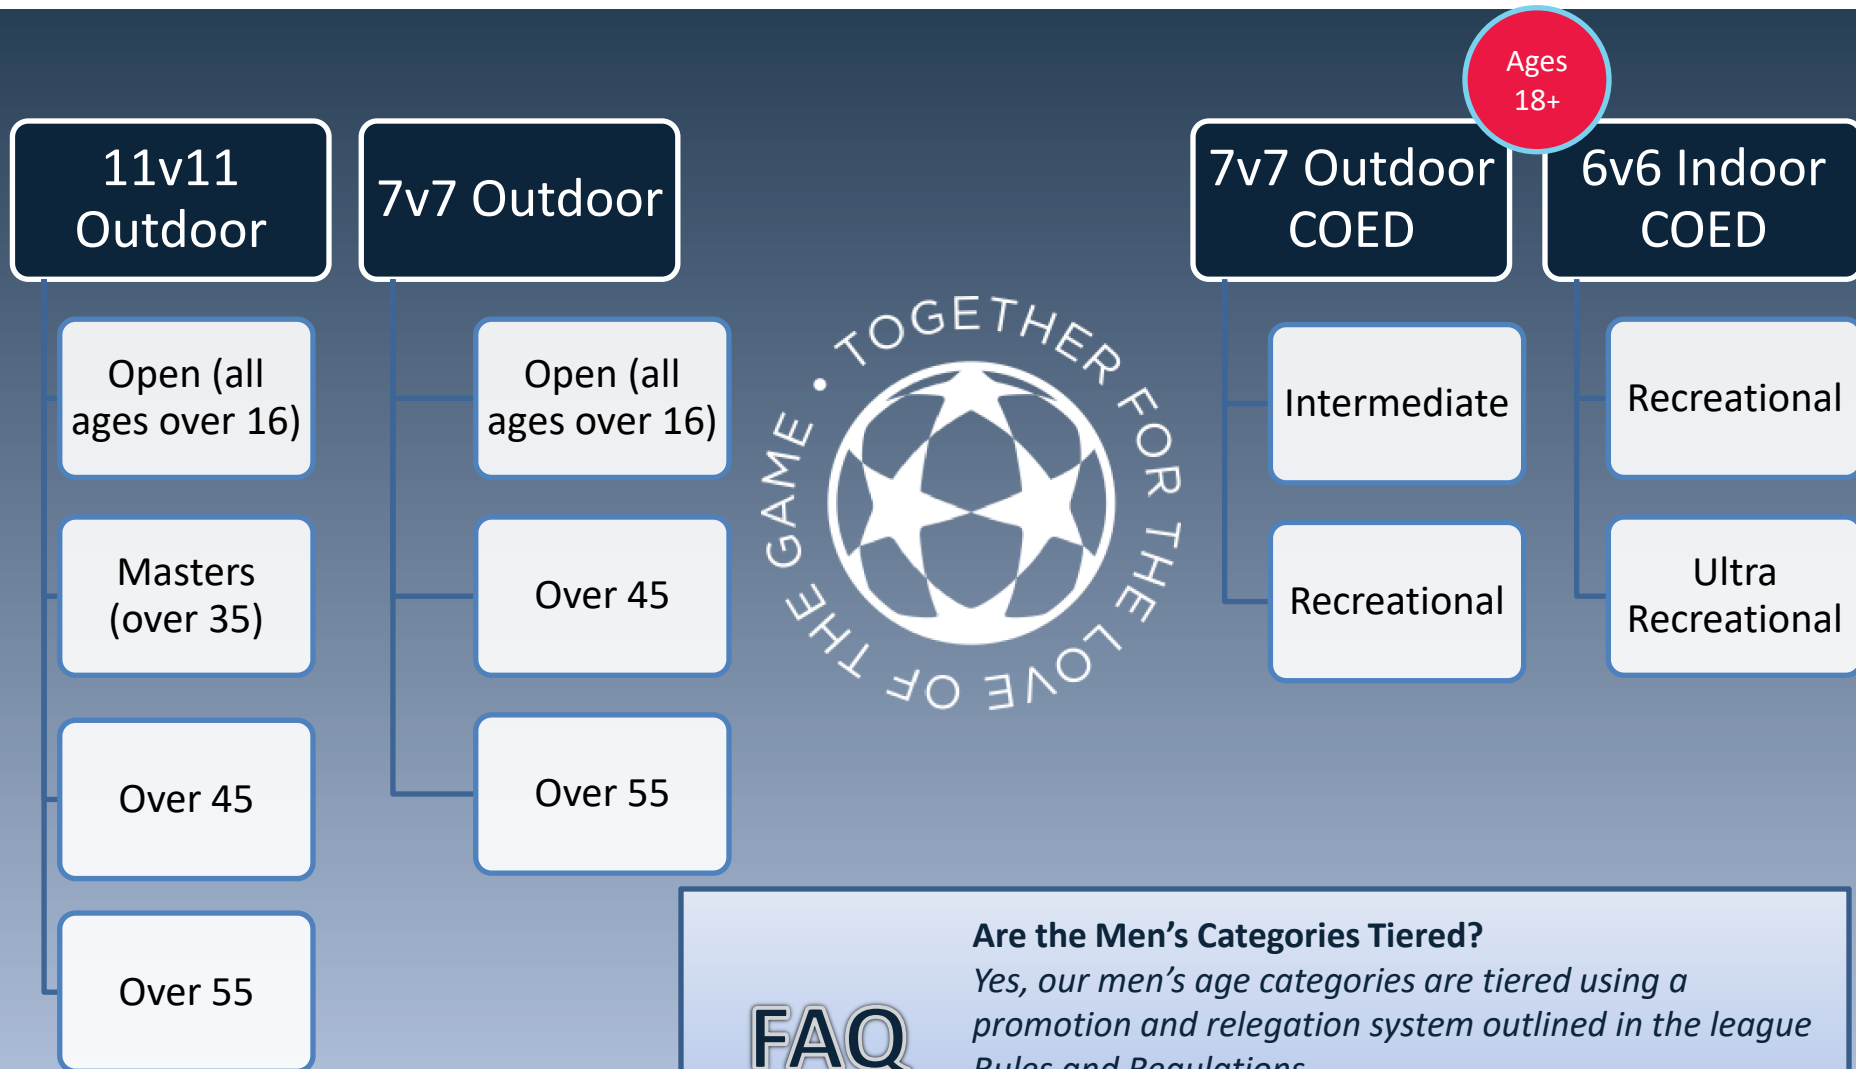

Can I register as an individual?

No. To register with CUSA you have to know which team you will be on.

I want to play Soccer but I'm new to Calgary and don't know where to start.

This is a good place to start. Review CUSA programs in this document and follow the flow chart for how to register. CUSA will not assign you to a team but we have resources in place to help you find a team that is looking for players.

SUMMER PROGRAMS AND DIVISIONS

Play from May to October

FAQ

Are the Men's Categories Tiered?

Yes, our men's age categories are tiered using a promotion and relegation system outlined in the league Rules and Regulations

Can I play in multiple programs?

Yes! You can be registered on one team per program

WINTER PROGRAMS AND DIVISIONS

Play from November to April

Ages
18+

6v6 Boarded

Open (all ages over 16)

Masters (over 35)

Over 45

6v6 Boarded
COED

Intermediate

Recreational

Ultra
Recreational

6v6
Boardless

Open (all ages over 16)

Masters (over 35)