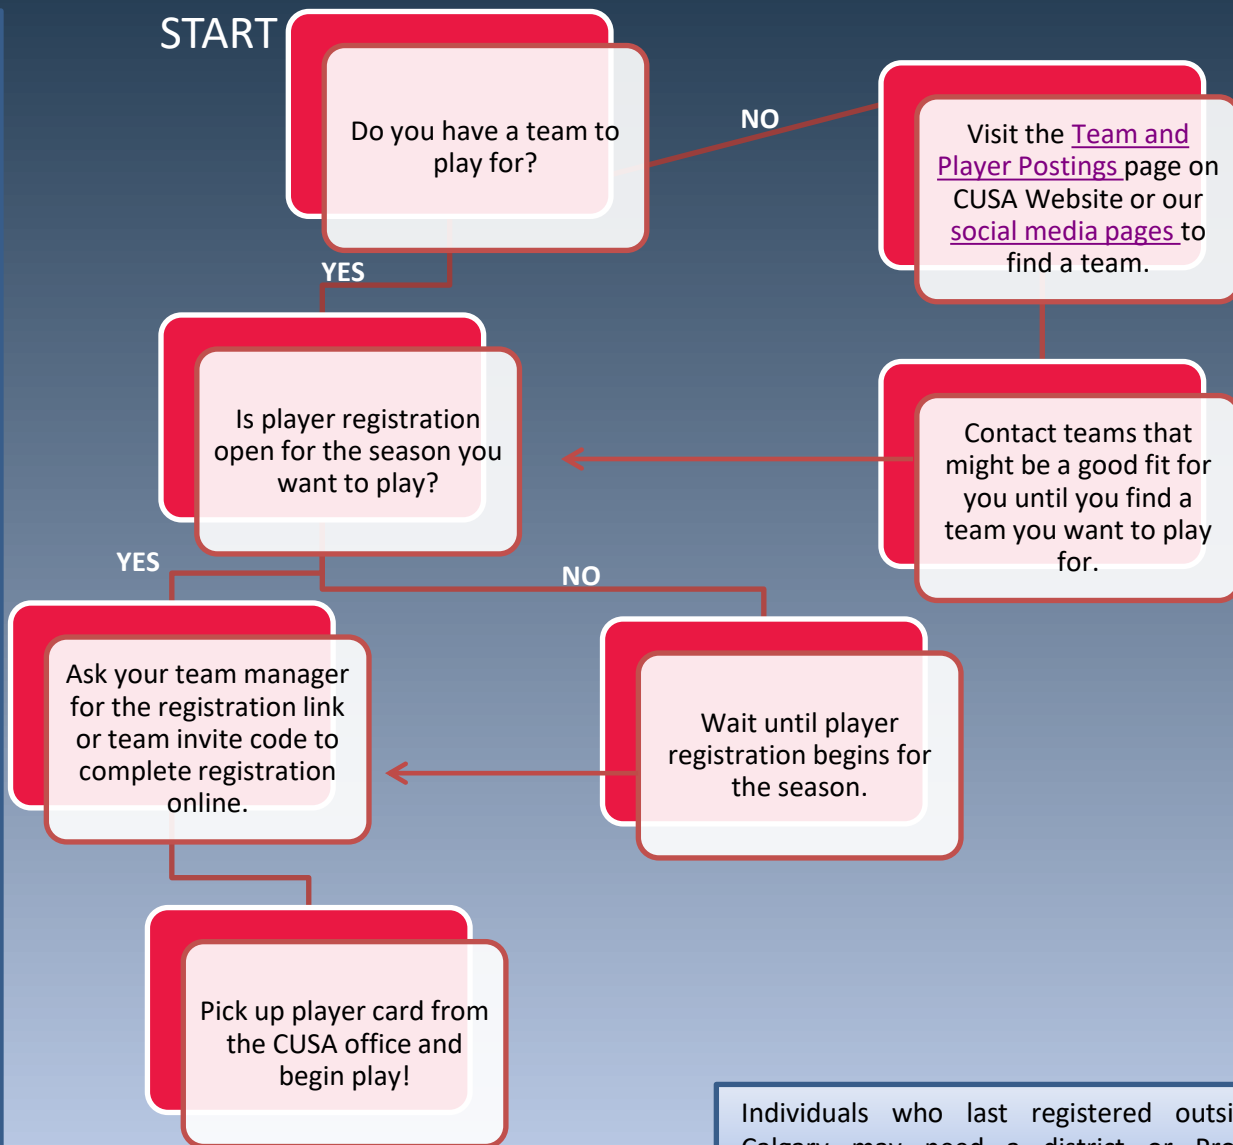

Registering to a Team

FAQ

How much does it cost to register?

It varies. CUSA charges teams as a whole and teams then distribute those costs amongst the players. On average our players pay $300 for an 18-20 game season. Player fees are paid directly to the team and not to CUSA.

Is there a cost for the player card?

Yes, there is a $20 fee for the player card that can be paid when picking up the card.

Can I play before picking up the card?

No. The game officials will not allow you play without a valid CUSA ID.

START

Individuals who last registered outside of Calgary may need a district or Provincial transfer – More Information [Click Here](#)