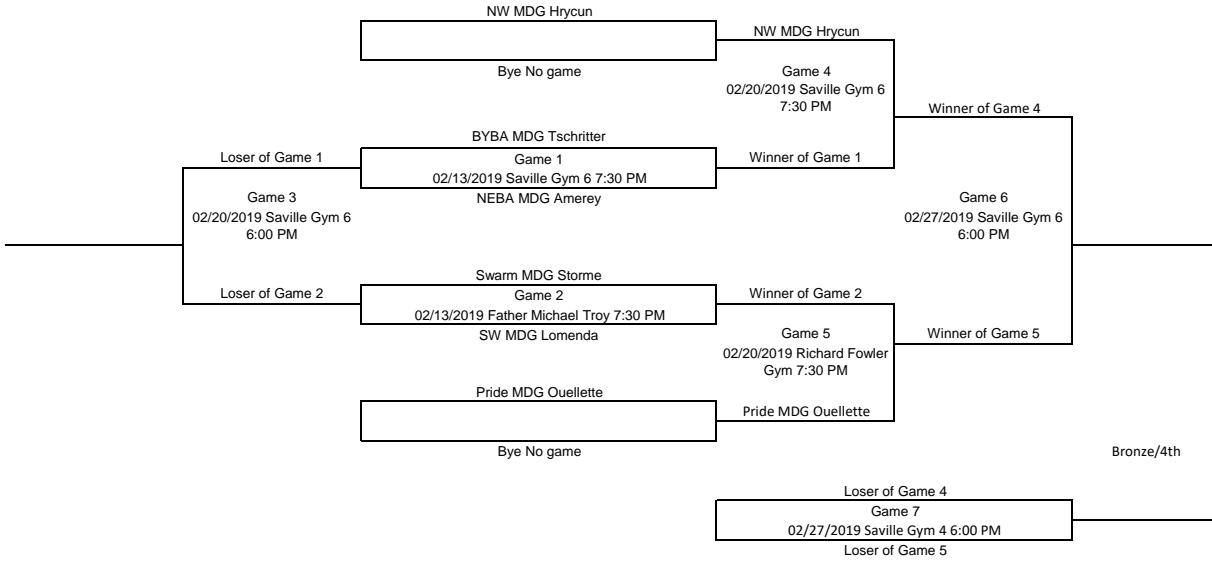

Bantam Girls A Division
Please Enter all scores Immediately after the games

Bantam Girls B Division
Please Enter all scores Immediately after the games

Midget Girls A Division

Please Enter all scores Immediately after the games

Consolation

Gold/Silver

Midget Girls B Division

Please Enter all scores Immediately after the games

Consolation

Gold/Silver

Bantam Boys A Division
Please Enter all scores Immediately after the games

Bantam Boys B Division
Please Enter all scores Immediately after the games

Midget Boys A Division

Please Enter all scores Immediately after the games

Midget Boys B Division

Please Enter all scores Immediately after the games