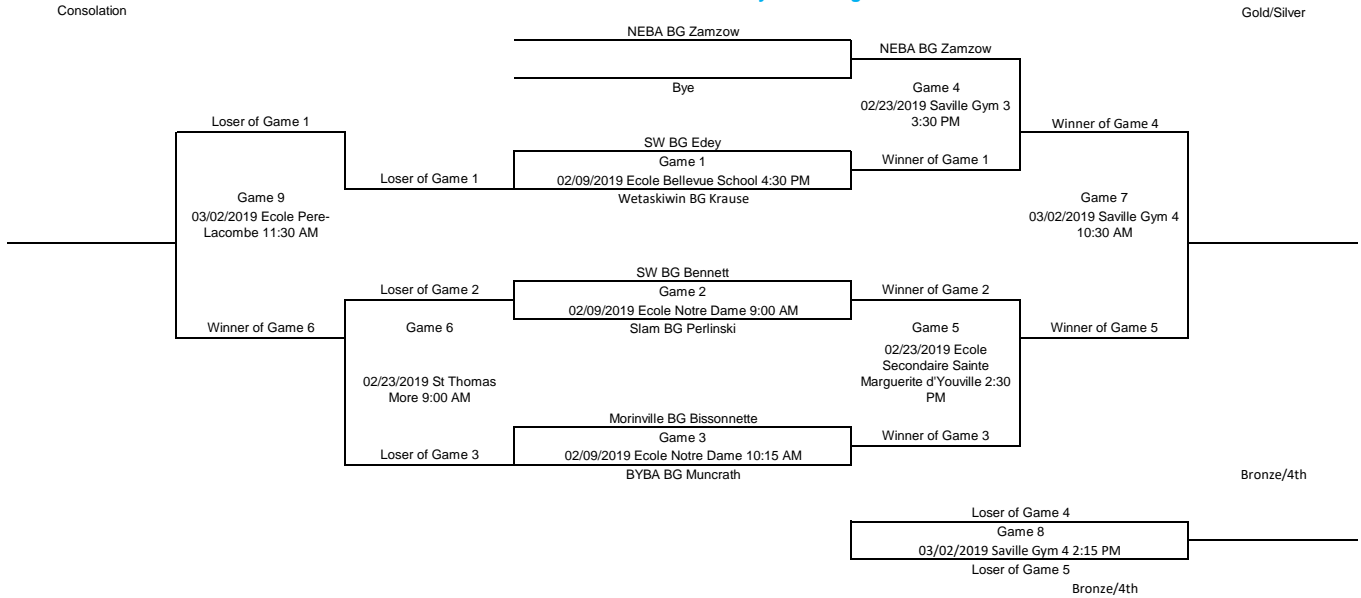

### Mini Boys F Division

Please Enter all scores immediately after the games

Consolation

Gold/Silver

**Mini Boys G Division**  
Please Enter all scores immediately after the games

**Mini Boys H Division**  
Please Enter all scores immediately after the games

**Bantam Girls C Division**  
Please Enter all scores Immediately after the games

**Bantam Girls D Division**  
Please Enter all scores Immediately after the games

**Bantam Girls E Division**  
Please Enter all scores Immediately after the games

**Bantam Girls F Division**  
Please Enter all scores Immediately after the games

**Bantam Boys C Division**  
Please Enter all scores immediately after the games

**Bantam Boys D Division**  
Please Enter all scores immediately after the games