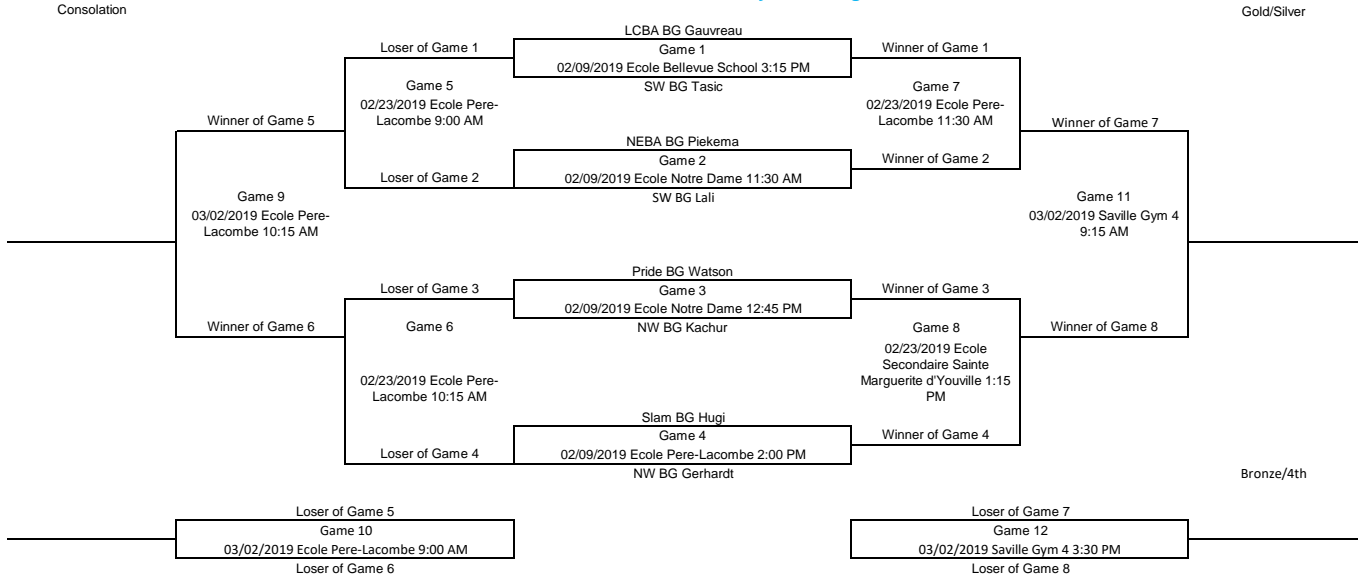

### Mini Boys F Division

Please Enter all scores immediately after the games

Consolation

Gold/Silver

**Mini Boys G Division**  
Please Enter all scores immediately after the games

**Mini Boys H Division**  
Please Enter all scores immediately after the games

**Bantam Girls C Division**  
Please Enter all scores Immediately after the games

**Bantam Girls D Division**  
Please Enter all scores Immediately after the games

**Bantam Girls E Division**  
Please Enter all scores Immediately after the games

**Bantam Girls F Division**  
Please Enter all scores Immediately after the games

**Bantam Boys C Division**  
Please Enter all scores immediately after the games

**Bantam Boys D Division**  
Please Enter all scores immediately after the games