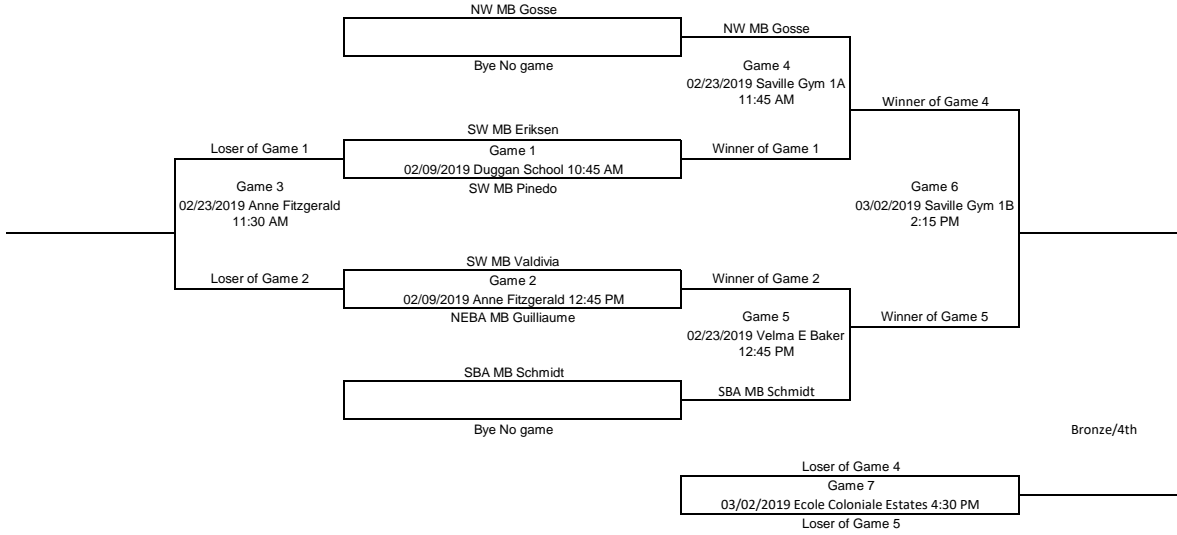

**Mini Girls A Division**  
Please Enter all scores Immediately after the games

**Mini Girls B Division**  
Please Enter all scores Immediately after the games

**Mini Girls C Division**

Please Enter all scores immediately after the games

Consolation

Gold/Silver

**Mini Girls D Division**

Please Enter all scores immediately after the games

Consolation

Gold/Silver

### Mini Boys A Division

Please Enter all scores immediately after the games

Consolation

Gold/Silver