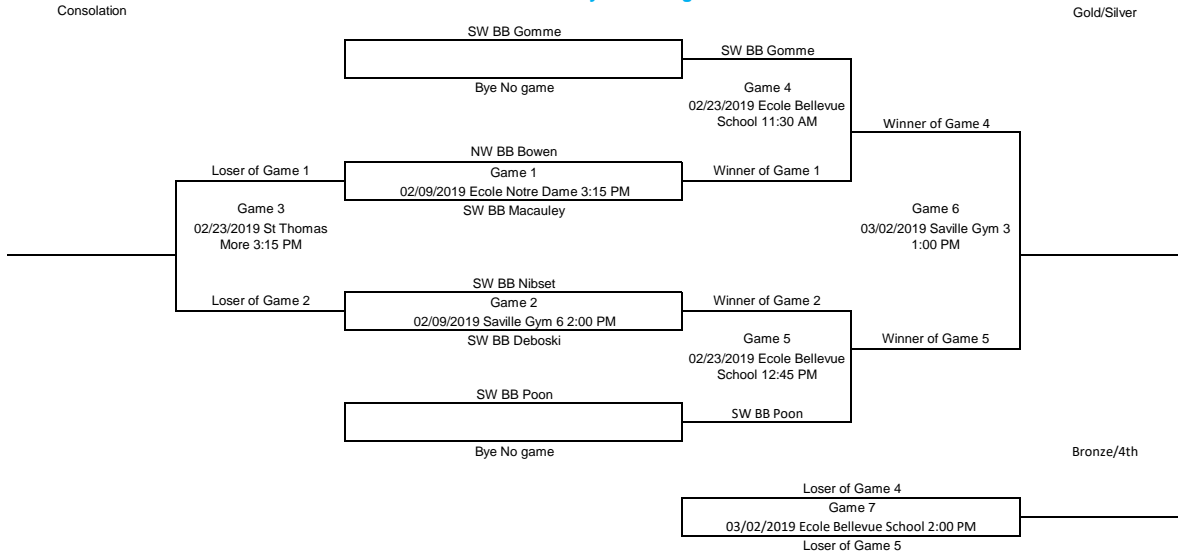

**Bantam Girls C Division**  
Please Enter all scores Immediately after the games

**Bantam Girls D Division**  
Please Enter all scores Immediately after the games

**Bantam Girls E Division**  
Please Enter all scores Immediately after the games

**Bantam Girls F Division**  
Please Enter all scores Immediately after the games

**Bantam Boys C Division**  
Please Enter all scores immediately after the games

**Bantam Boys D Division**  
Please Enter all scores immediately after the games

**Bantam Boys E Division**  
Please Enter all scores immediately after the games

**Bantam Boys F Division**  
Please Enter all scores immediately after the games

**Bantam Boys G Division**  
Please Enter all scores immediately after the games

**Bantam Boys H Division**  
Please Enter all scores immediately after the games

**Bantam Boys I Division**  
Please Enter all scores immediately after the games

**Bantam Boys J Division**  
Please Enter all scores immediately after the games