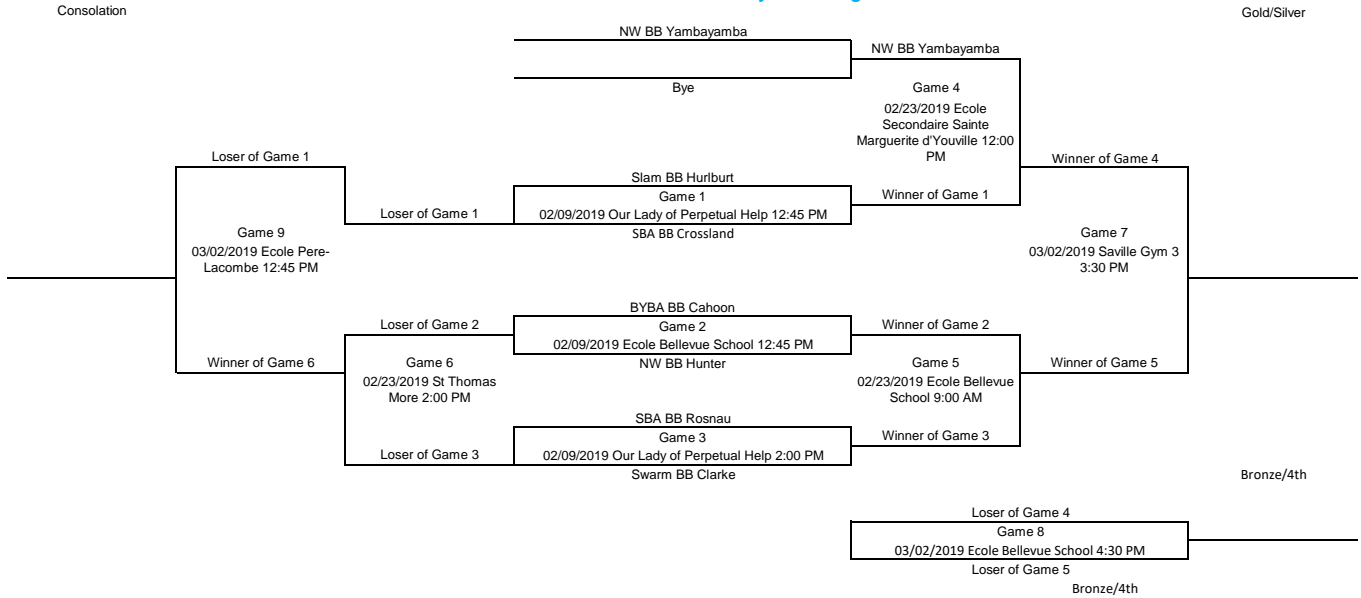

**Bantam Girls C Division**  
Please Enter all scores Immediately after the games

**Bantam Girls D Division**  
Please Enter all scores Immediately after the games

**Bantam Girls E Division**  
Please Enter all scores Immediately after the games

**Bantam Girls F Division**  
Please Enter all scores Immediately after the games

**Bantam Boys C Division**  
Please Enter all scores immediately after the games

**Bantam Boys D Division**  
Please Enter all scores immediately after the games

**Bantam Boys E Division**  
Please Enter all scores immediately after the games

**Bantam Boys F Division**  
Please Enter all scores immediately after the games

**Bantam Boys G Division**  
Please Enter all scores immediately after the games

**Bantam Boys H Division**  
Please Enter all scores immediately after the games

**Bantam Boys I Division**  
Please Enter all scores immediately after the games

**Bantam Boys J Division**  
Please Enter all scores immediately after the games