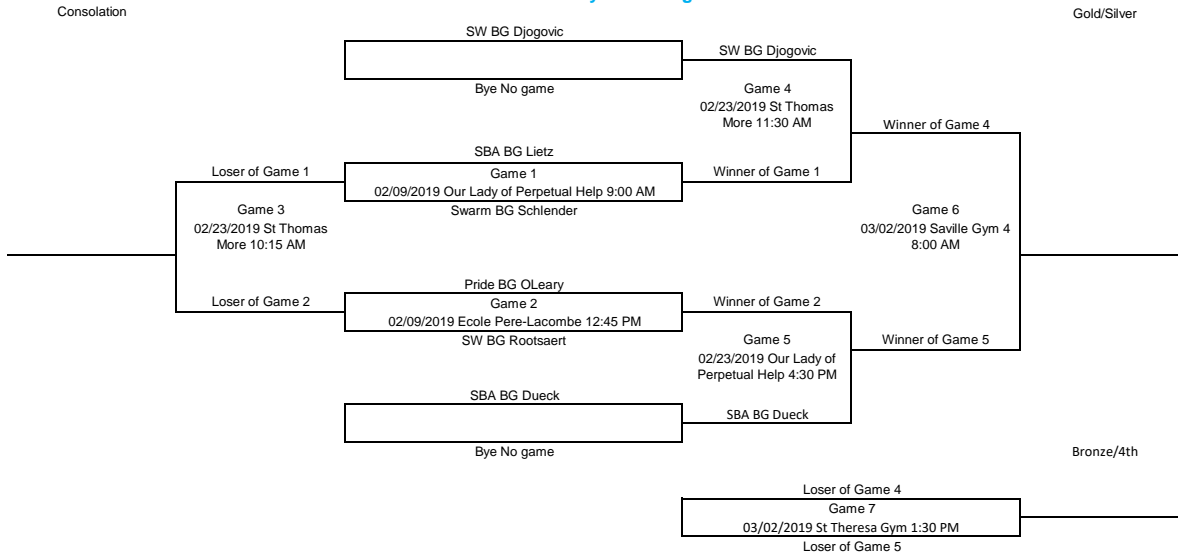

**Bantam Girls C Division**  
Please Enter all scores Immediately after the games

**Bantam Girls D Division**  
Please Enter all scores Immediately after the games

**Bantam Girls E Division**  
Please Enter all scores Immediately after the games

**Bantam Girls F Division**  
Please Enter all scores Immediately after the games

**Bantam Boys C Division**  
Please Enter all scores immediately after the games

**Bantam Boys D Division**  
Please Enter all scores immediately after the games