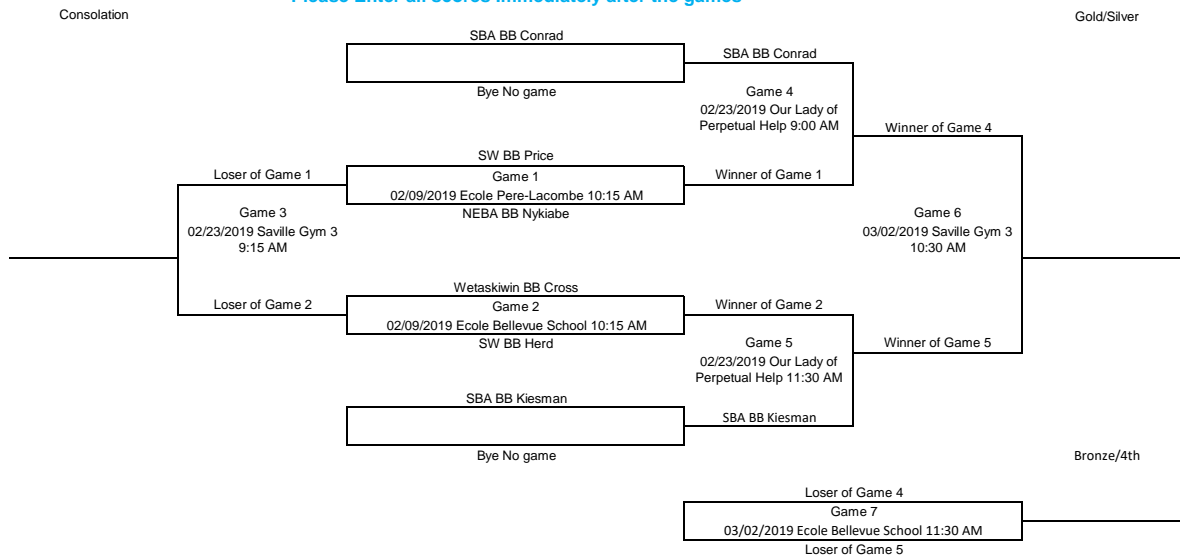

**Bantam Girls F Division**  
Please Enter all scores Immediately after the games

**Bantam Boys C Division**  
Please Enter all scores immediately after the games

**Bantam Boys D Division**  
Please Enter all scores immediately after the games

**Bantam Boys E Division**  
Please Enter all scores immediately after the games

**Bantam Boys F Division**  
Please Enter all scores immediately after the games

**Bantam Boys G Division**  
Please Enter all scores immediately after the games

**Bantam Boys H Division**  
Please Enter all scores immediately after the games

**Bantam Boys I Division**  
Please Enter all scores immediately after the games

**Bantam Boys J Division**  
Please Enter all scores immediately after the games