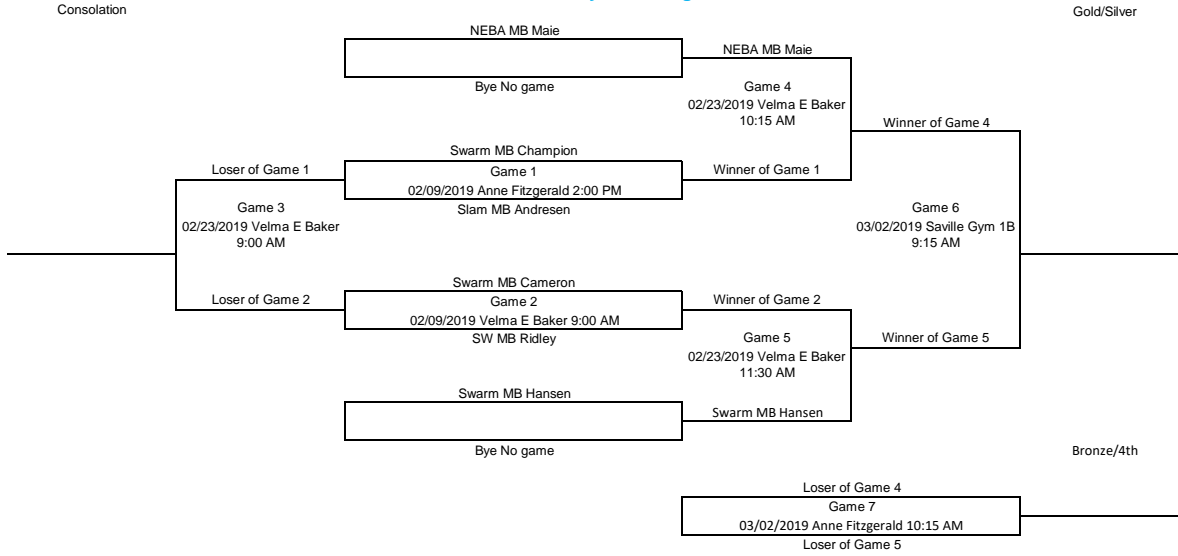

### Mini Boys F Division

Please Enter all scores immediately after the games

Consolation

Gold/Silver

**Mini Boys G Division**  
Please Enter all scores immediately after the games

**Mini Boys H Division**  
Please Enter all scores immediately after the games

**Bantam Girls C Division**  
Please Enter all scores Immediately after the games

**Bantam Girls D Division**  
Please Enter all scores Immediately after the games

**Bantam Girls E Division**  
Please Enter all scores Immediately after the games