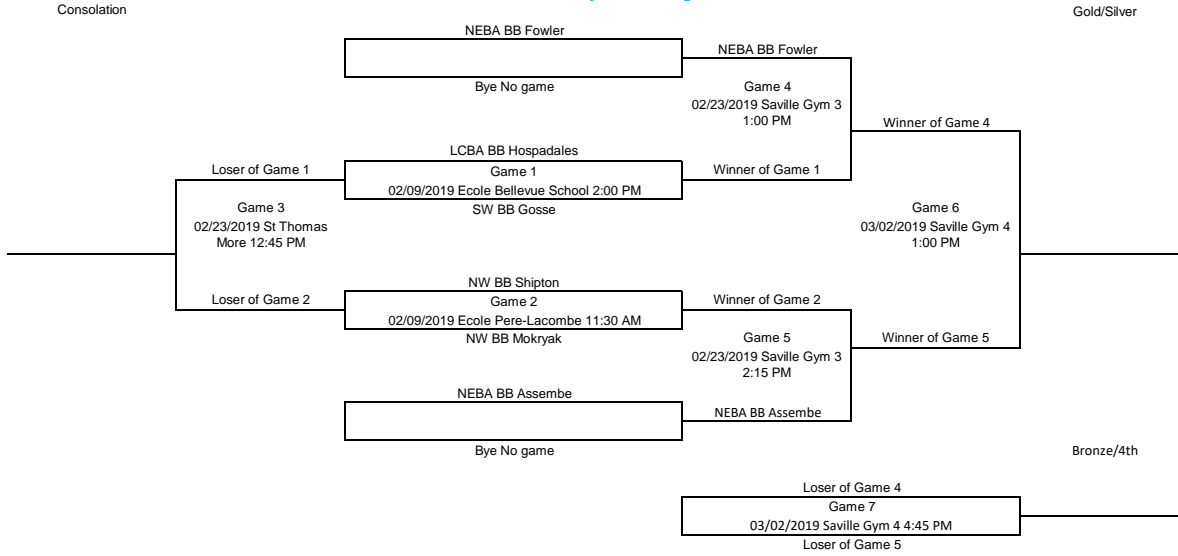

### Mini Boys F Division

Please Enter all scores immediately after the games

Consolation

Gold/Silver

**Mini Boys G Division**  
Please Enter all scores immediately after the games

**Mini Boys H Division**  
Please Enter all scores immediately after the games

**Bantam Girls C Division**  
Please Enter all scores Immediately after the games

**Bantam Girls D Division**  
Please Enter all scores Immediately after the games

**Bantam Girls E Division**  
Please Enter all scores Immediately after the games

**Bantam Girls F Division**  
Please Enter all scores Immediately after the games

**Bantam Boys C Division**  
Please Enter all scores immediately after the games

**Bantam Boys D Division**  
Please Enter all scores immediately after the games

**Bantam Boys E Division**  
Please Enter all scores immediately after the games

**Bantam Boys F Division**  
Please Enter all scores immediately after the games

**Bantam Boys G Division**  
Please Enter all scores immediately after the games