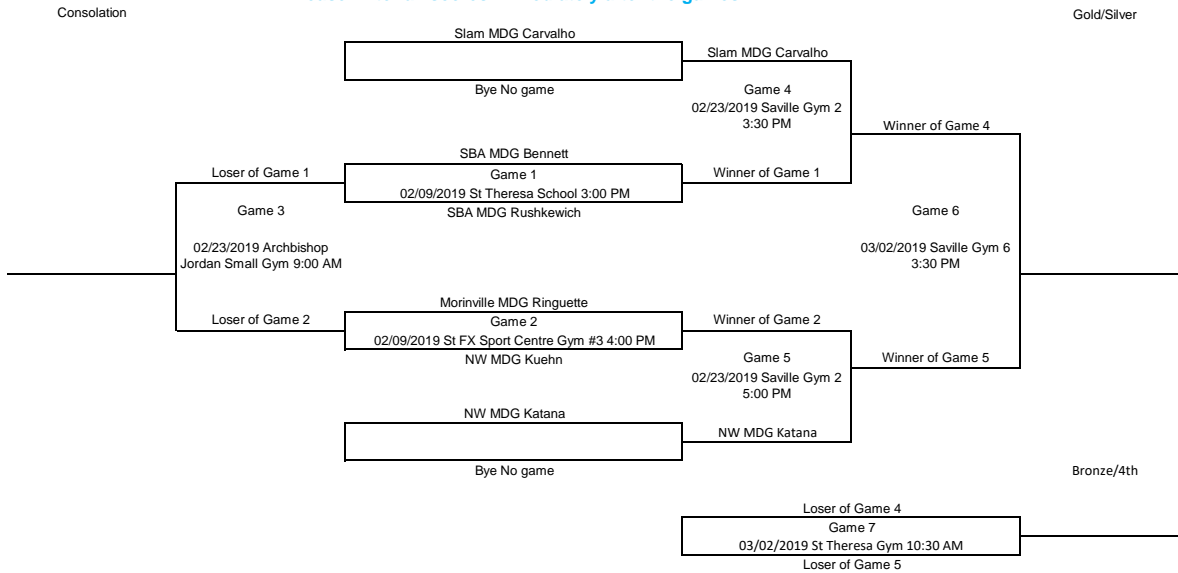

**Bantam Girls F Division**  
Please Enter all scores Immediately after the games

**Bantam Boys C Division**  
Please Enter all scores immediately after the games

**Bantam Boys D Division**  
Please Enter all scores immediately after the games

**Bantam Boys E Division**  
Please Enter all scores immediately after the games

**Bantam Boys F Division**  
Please Enter all scores immediately after the games

**Bantam Boys G Division**  
Please Enter all scores immediately after the games

**Bantam Boys H Division**  
Please Enter all scores immediately after the games

**Bantam Boys I Division**  
Please Enter all scores immediately after the games

**Bantam Boys J Division**  
Please Enter all scores immediately after the games

**Midget Girls C Division**  
Please Enter all scores Immediately after the games

**Midget Girls D Division**  
Please Enter all scores Immediately after the games

**Midget Girls E Division**  
 Please Enter all scores immediately after the games