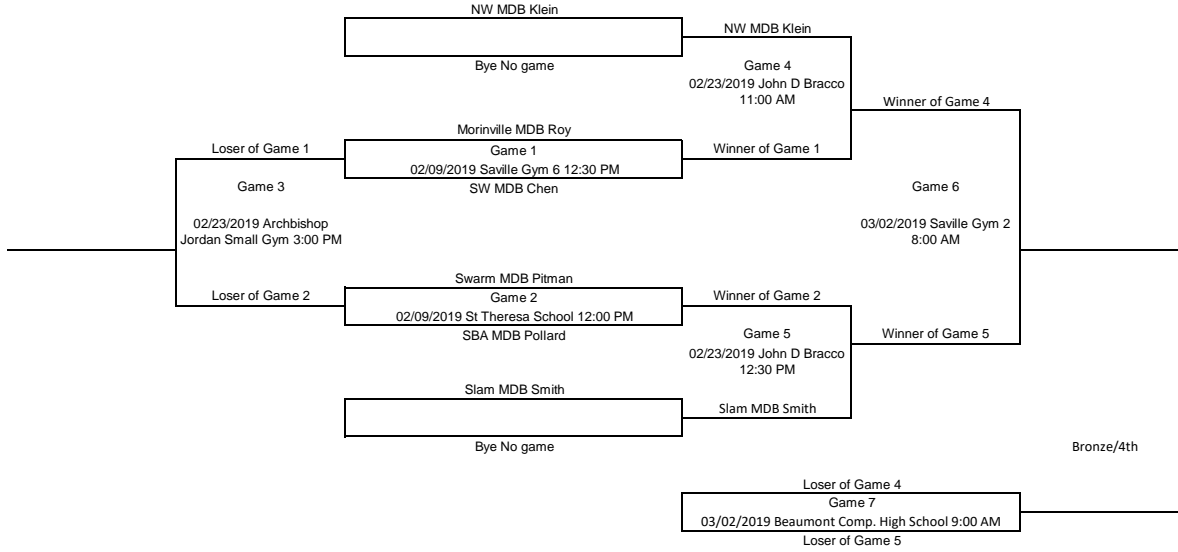

### Midget Boys H Division

Please Enter all scores immediately after the games

Consolation

Gold/Silver

**Midget Boys I Division**  
 Please Enter all scores immediately after the games

Consolation

Gold/Silver

**Juvenile Boys A Division**  
Please Enter all scores Immediately after the games

**Juvenile Boys B Division**  
Please Enter all scores Immediately after the games