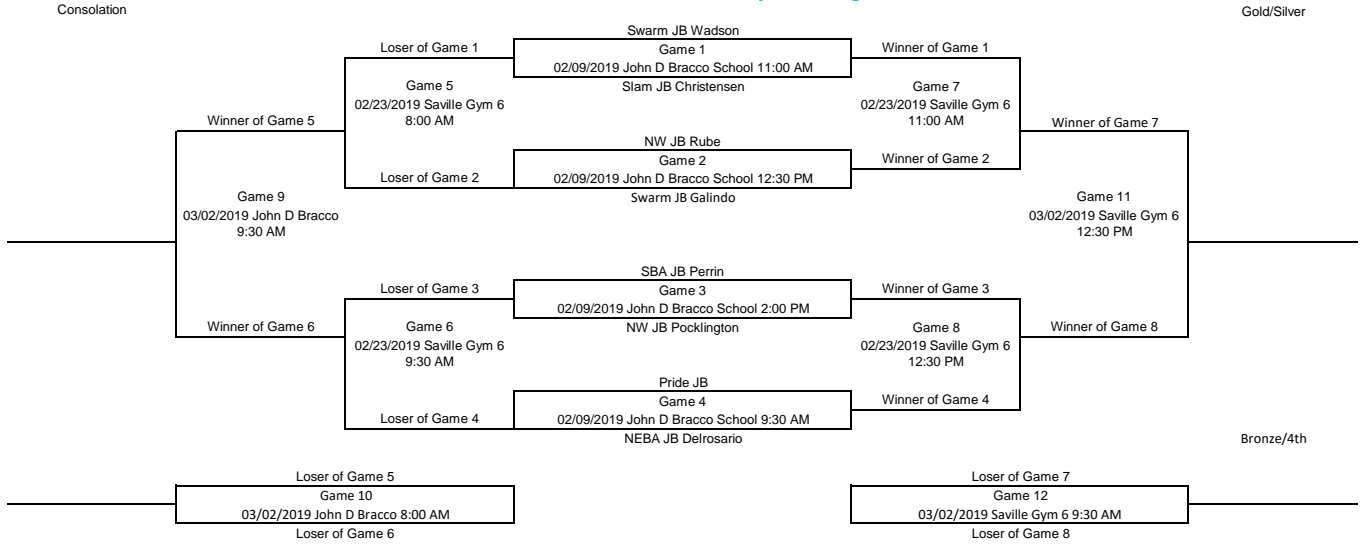

### Midget Boys H Division

Please Enter all scores immediately after the games

Consolation

Gold/Silver

**Midget Boys I Division**  
 Please Enter all scores immediately after the games

Consolation

Gold/Silver

**Juvenile Boys A Division**  
Please Enter all scores Immediately after the games

**Juvenile Boys B Division**  
Please Enter all scores Immediately after the games