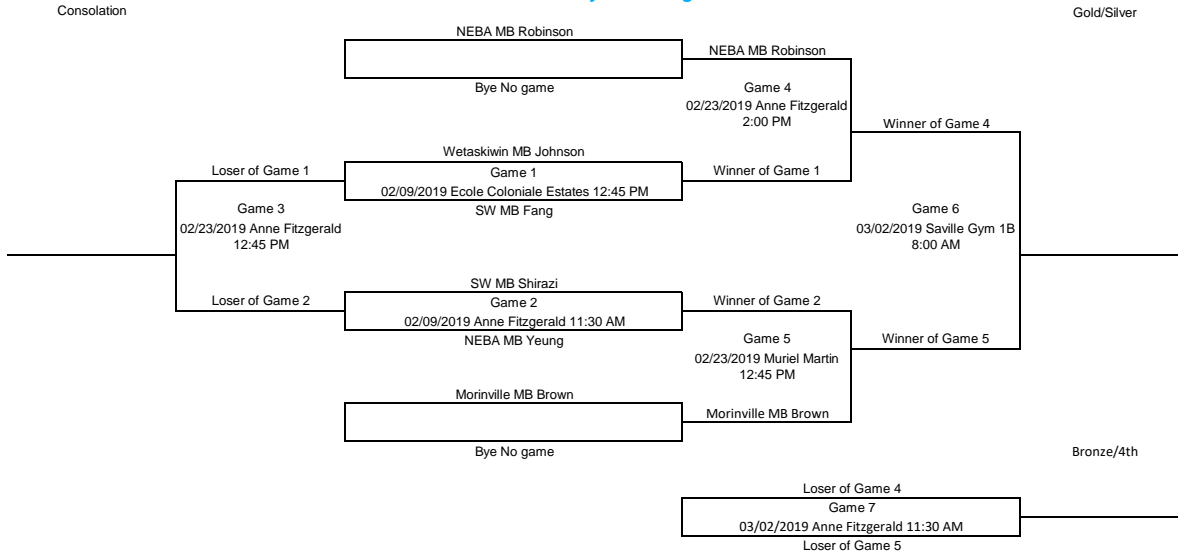

### Mini Boys F Division

Please Enter all scores immediately after the games

Consolation

Gold/Silver

**Mini Boys G Division**  
Please Enter all scores immediately after the games

**Mini Boys H Division**  
Please Enter all scores immediately after the games

**Bantam Girls C Division**  
Please Enter all scores Immediately after the games

**Bantam Girls D Division**  
Please Enter all scores Immediately after the games

**Bantam Girls E Division**  
Please Enter all scores Immediately after the games

**Bantam Girls F Division**  
Please Enter all scores Immediately after the games

**Bantam Boys C Division**  
Please Enter all scores immediately after the games

**Bantam Boys D Division**  
Please Enter all scores immediately after the games