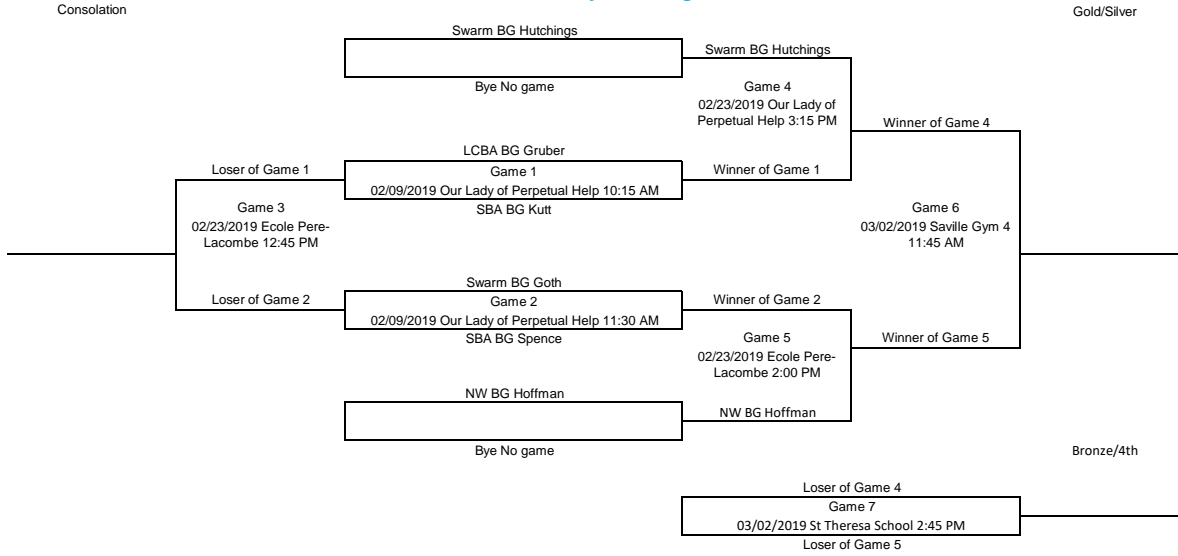

### Mini Boys F Division

Please Enter all scores immediately after the games

Consolation

Gold/Silver

**Mini Boys G Division**  
Please Enter all scores immediately after the games

**Mini Boys H Division**  
Please Enter all scores immediately after the games

**Bantam Girls C Division**  
Please Enter all scores Immediately after the games

**Bantam Girls D Division**  
Please Enter all scores Immediately after the games

**Bantam Girls E Division**  
Please Enter all scores Immediately after the games

**Bantam Girls F Division**  
Please Enter all scores Immediately after the games

**Bantam Boys C Division**  
Please Enter all scores immediately after the games

**Bantam Boys D Division**  
Please Enter all scores immediately after the games