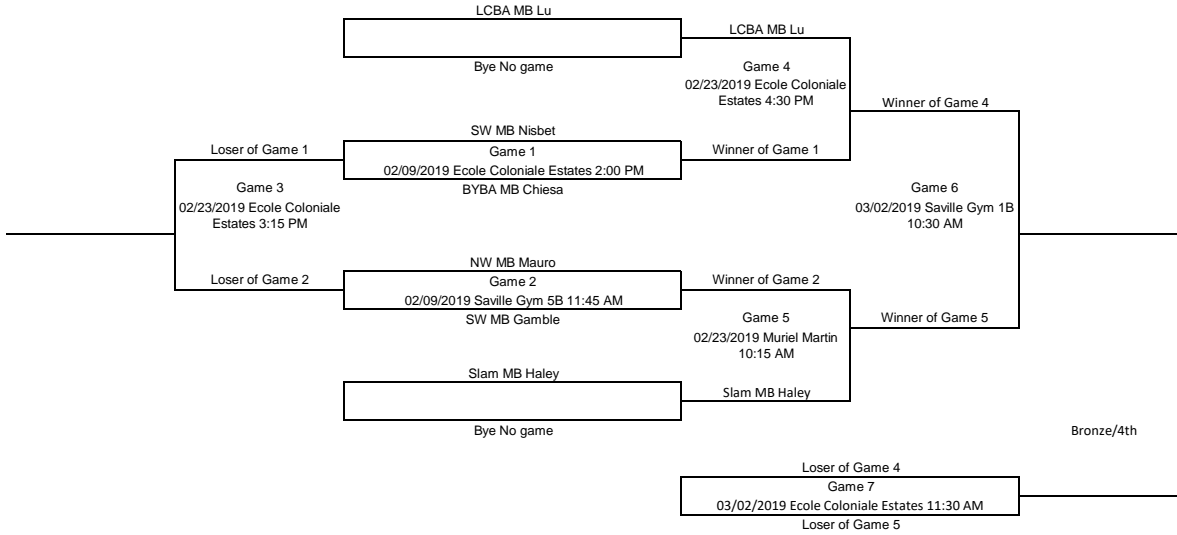

### Mini Boys E Division

Please Enter all scores immediately after the games

Consolation

Gold/Silver

### Mini Boys F Division

Please Enter all scores immediately after the games

Consolation

Gold/Silver

**Mini Boys G Division**  
Please Enter all scores immediately after the games

**Mini Boys H Division**  
Please Enter all scores immediately after the games

**Bantam Girls C Division**  
Please Enter all scores Immediately after the games

**Bantam Girls D Division**  
Please Enter all scores Immediately after the games

**Bantam Girls E Division**  
Please Enter all scores Immediately after the games