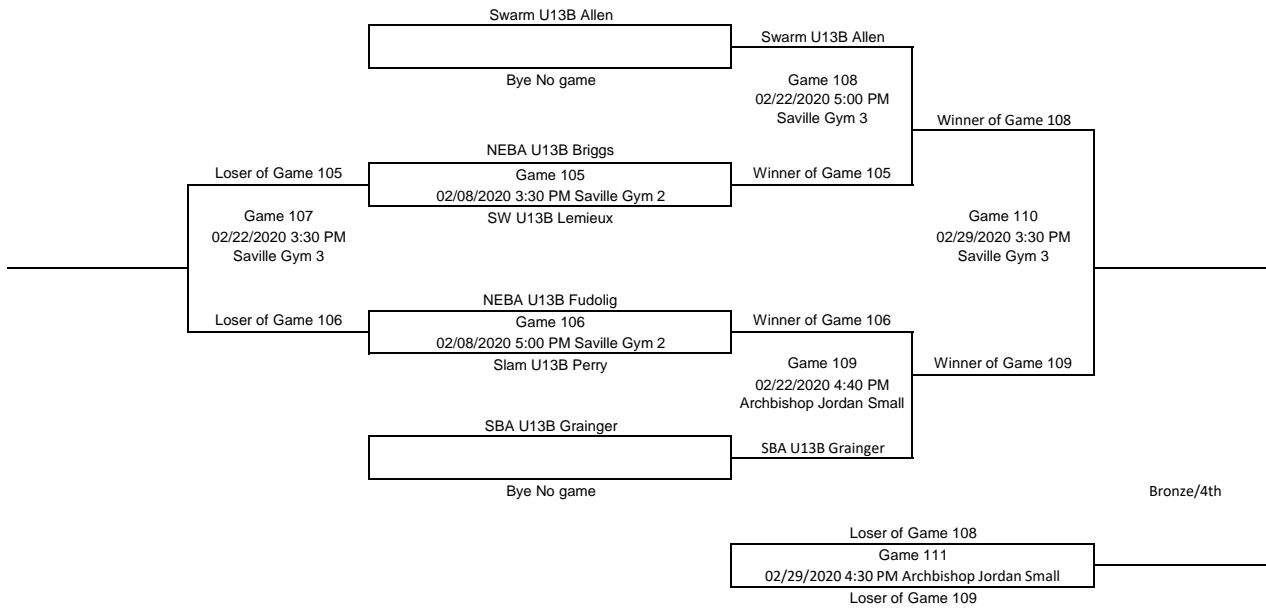

U13 Boys D

Please Enter all scores Immediately after the games

Consolation

Gold/Silver