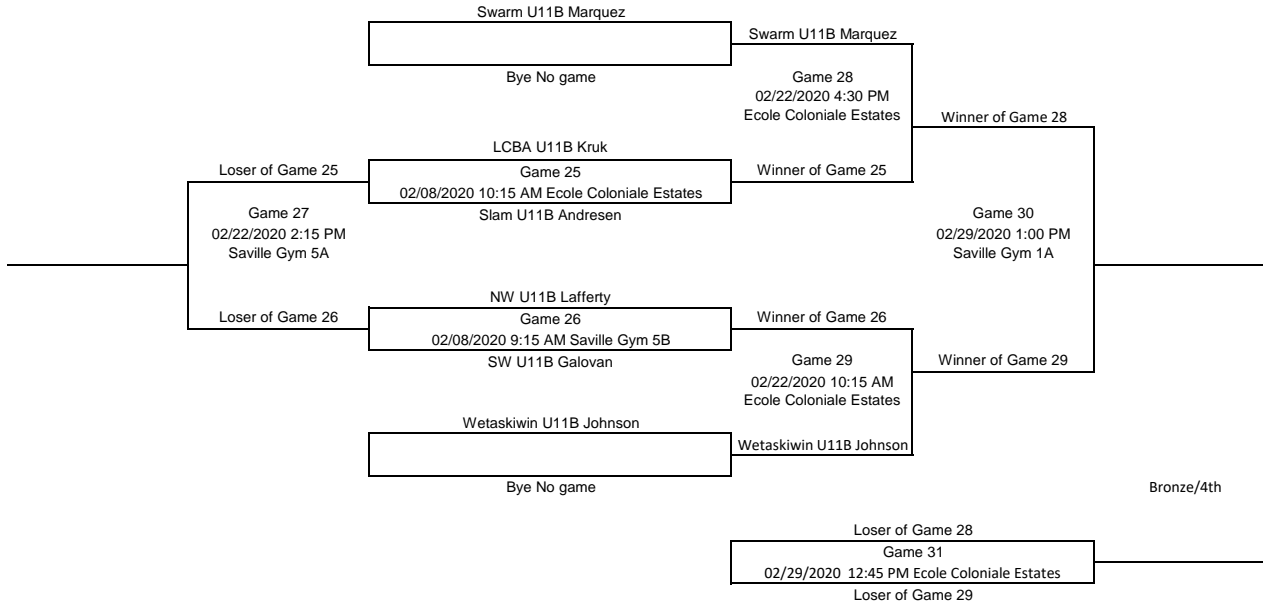

Please Enter all scores Immediately after the games

Bronze/4th Place

Gold/Silver

U11 Boys D

Please Enter all scores Immediately after the games

Consolation

Gold/Silver

U11 Boys E