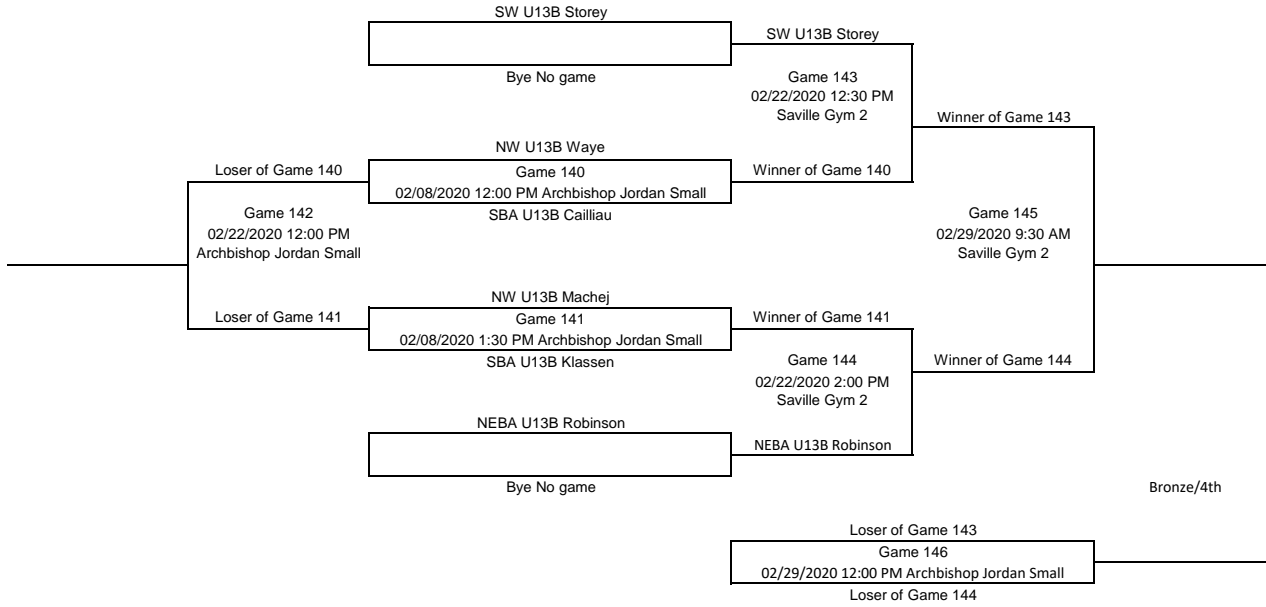

Please Enter all scores Immediately after the games

Consolation

Gold/Silver

U13 Boys I

Please Enter all scores Immediately after the games

Consolation

Gold/Silver

U13 Boys J