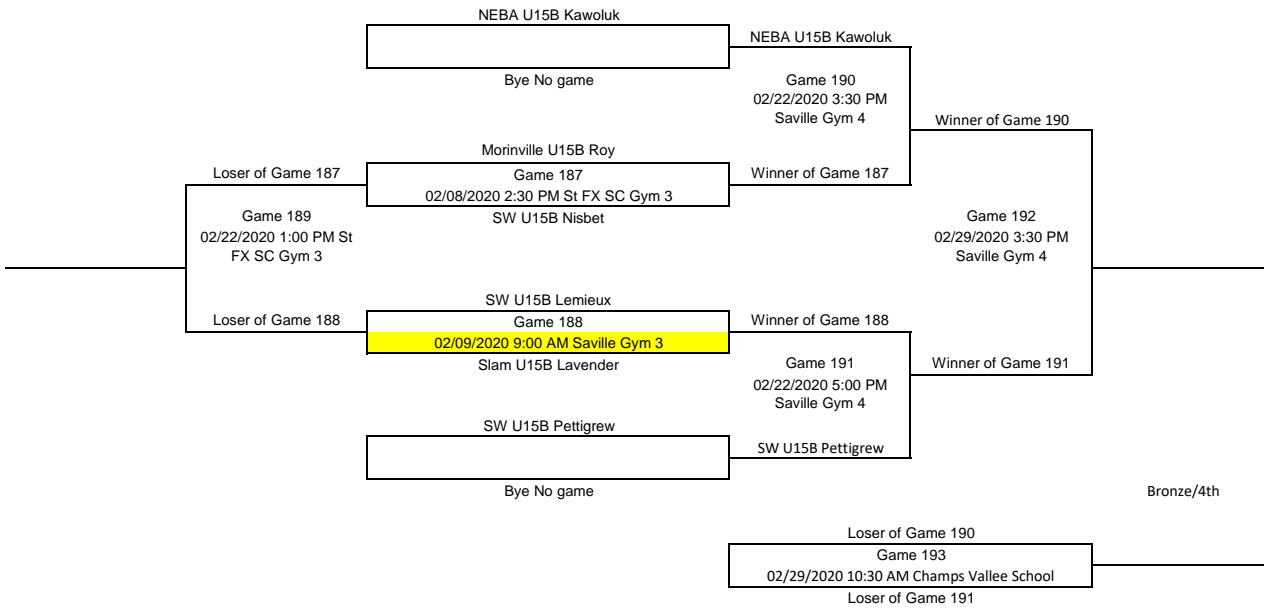

Gold/Silver

U15 Boys D

Please Enter all scores Immediately after the games

Consolation

Gold/Silver

U15 Boys E

Please Enter all scores Immediately after the games

Consolation