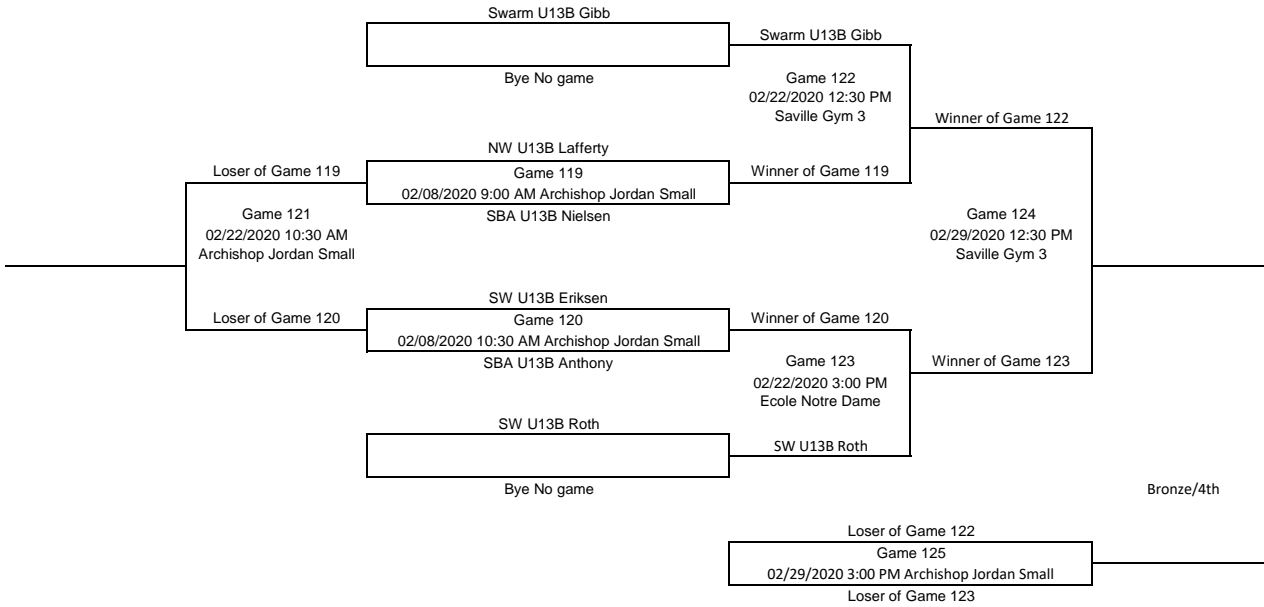

U13 Boys F

Please Enter all scores Immediately after the games

Consolation

Gold/Silver