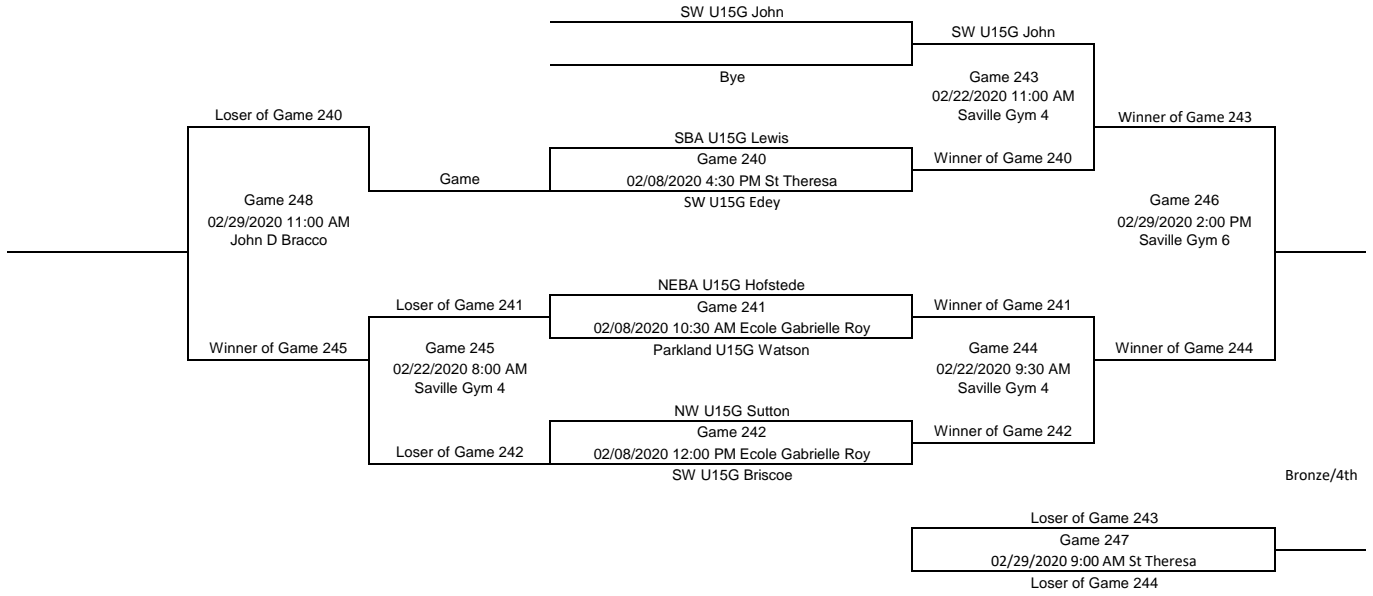

U15 Girls D
Please Enter all scores Immediately after the games

Consolation

Gold/Silver

U15 Girls E
 Please Enter all scores Immediately after the games

Consolation

Gold/Silver

U18 Boys A

Please Enter all scores Immediately after the games