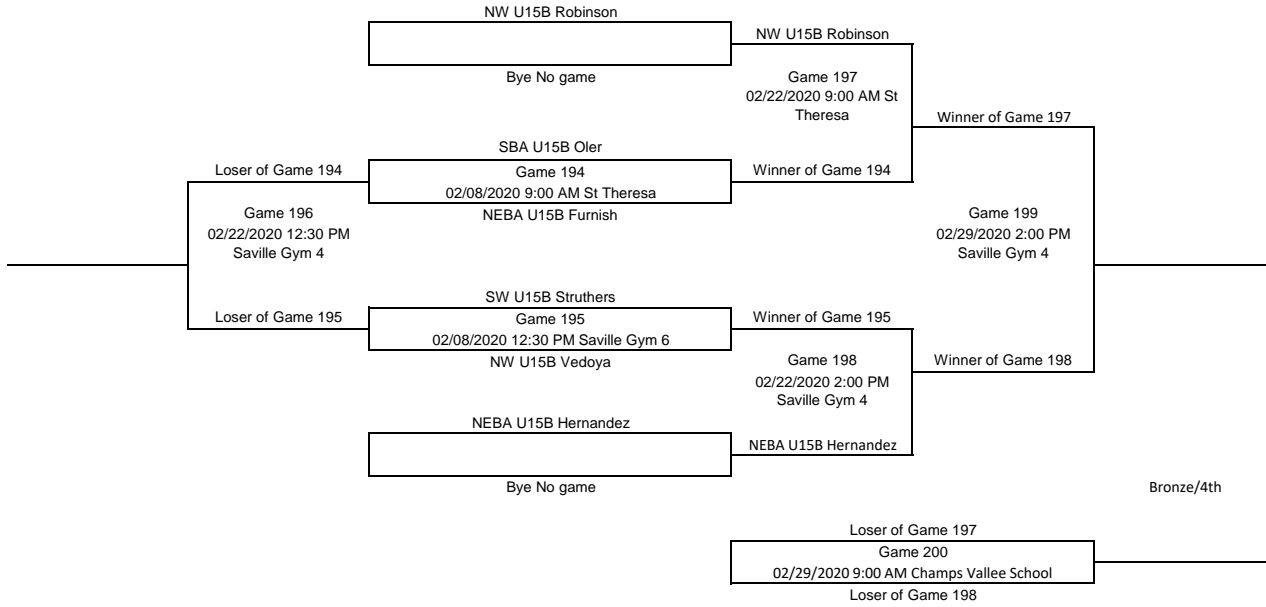

U15 Boys E

Please Enter all scores Immediately after the games

Consolation

Gold/Silver