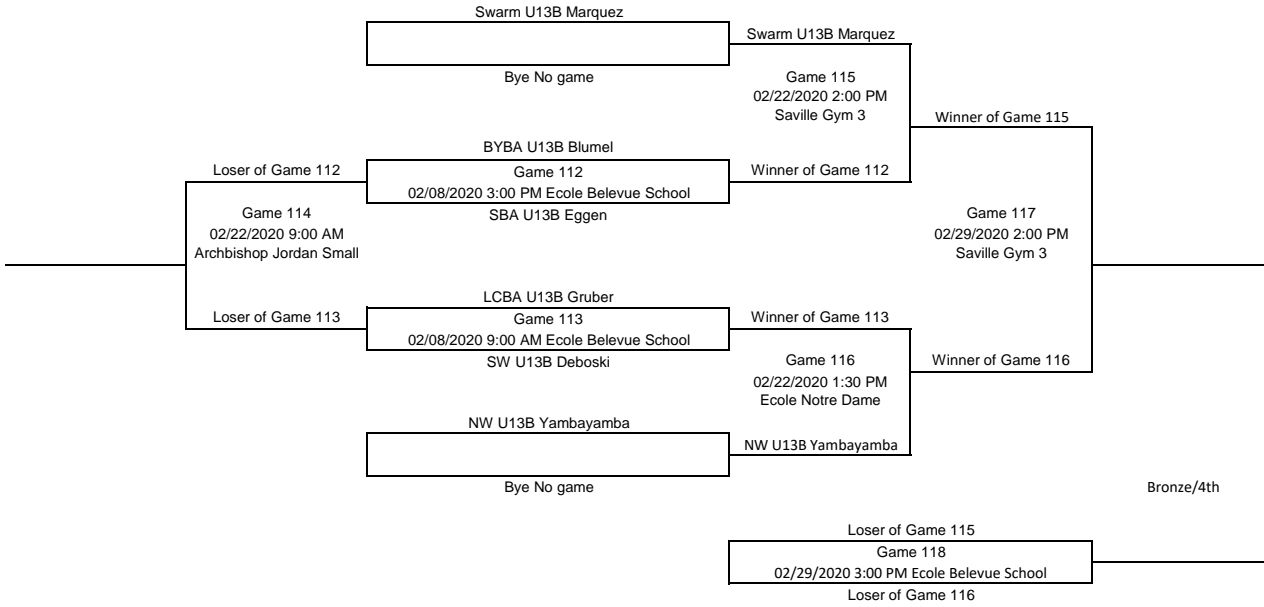

Please Enter all scores Immediately after the games

Consolation

Gold/Silver

U13 Boys E

Please Enter all scores Immediately after the games

Consolation

Gold/Silver

U13 Boys F