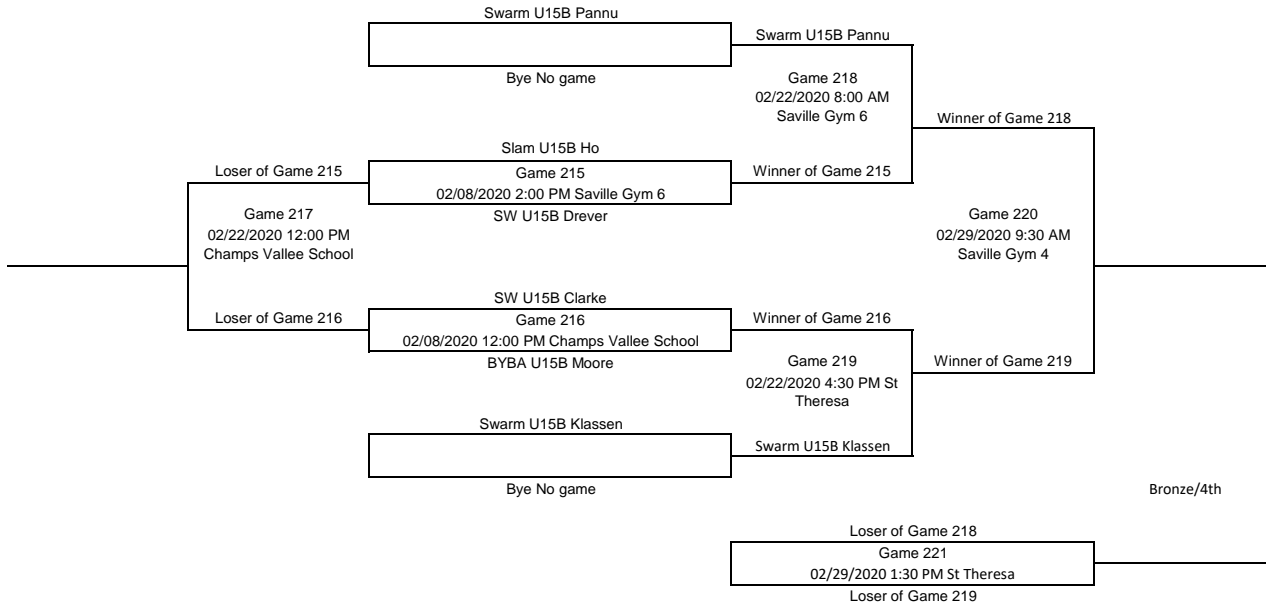

Gold/Silver

U15 Boys H

Please Enter all scores Immediately after the games

Consolation

Gold/Silver

U15 Girls C
Please Enter all scores Immediately after the games

Consolation

Gold/Silver