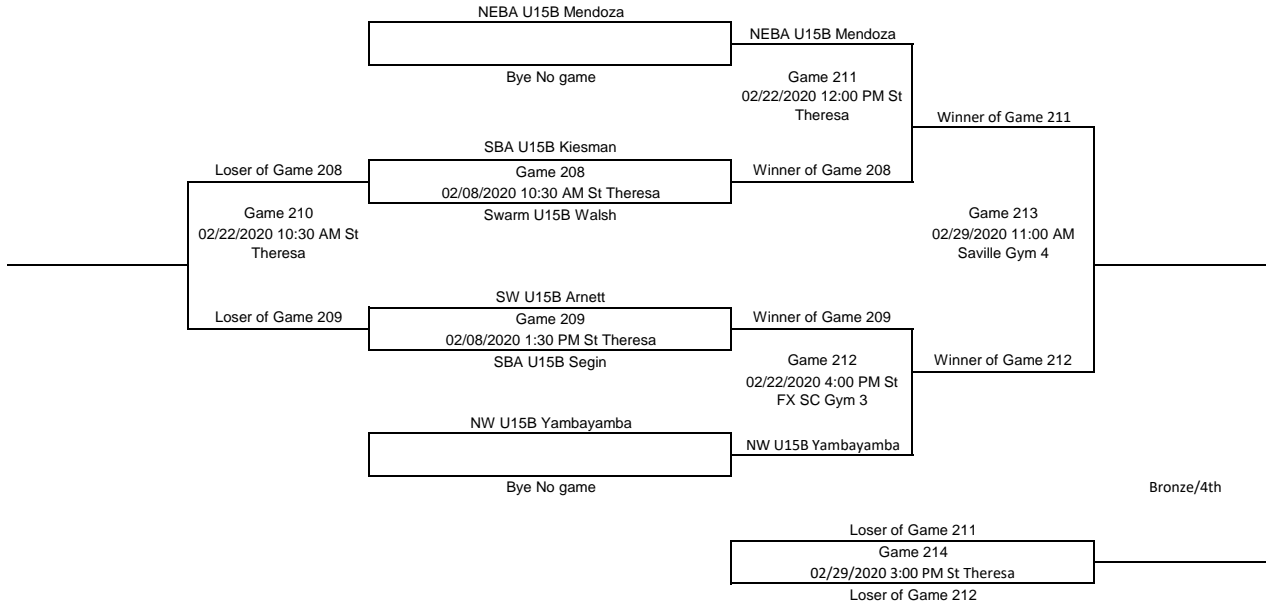

U15 Boys G

Please Enter all scores Immediately after the games

Consolation

Gold/Silver