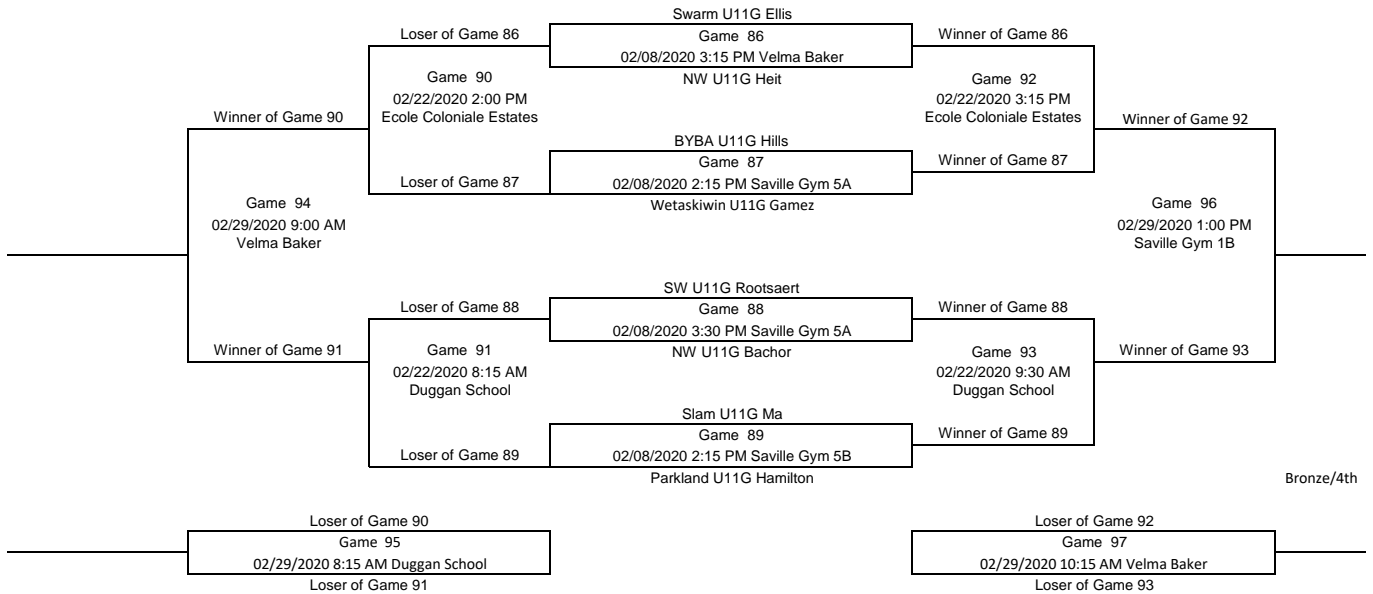

U11 Girls D

Please Enter all scores Immediately after the games

Consolation

Gold/Silver