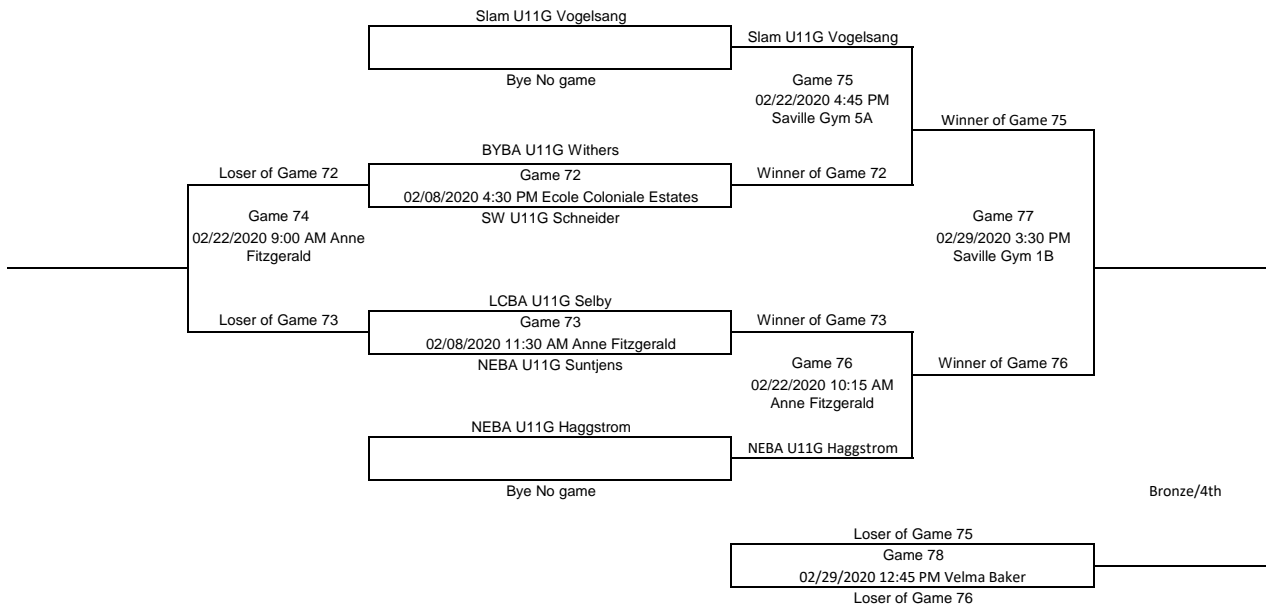

U11 Girls B

Please Enter all scores Immediately after the games

Consolation

Gold/Silver