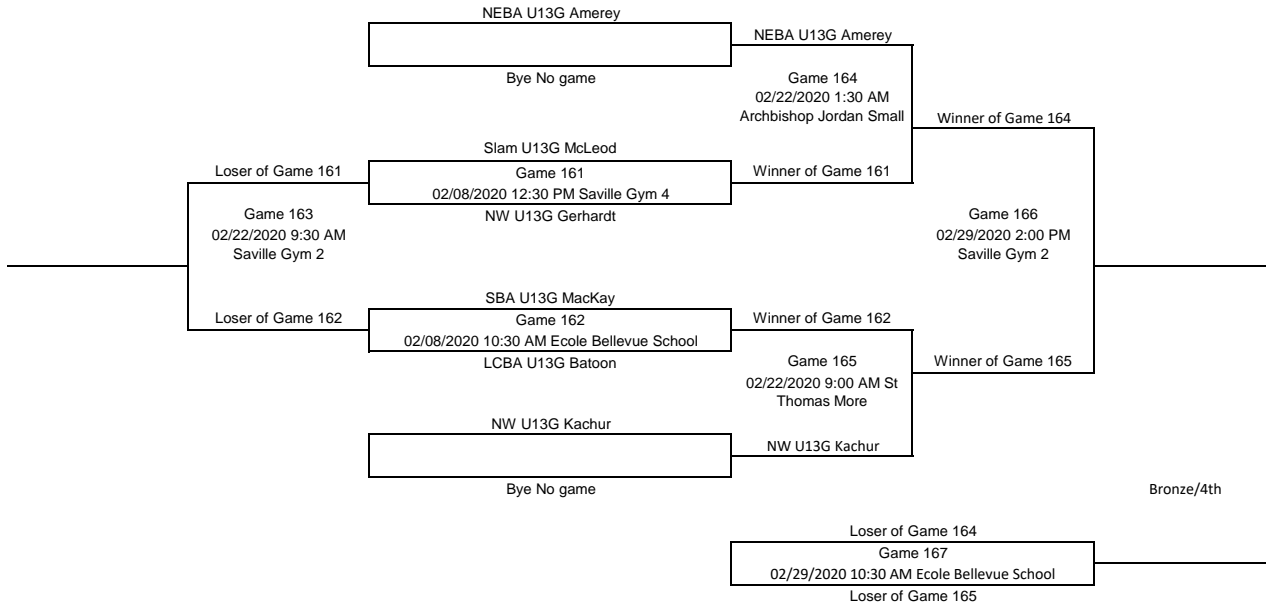

U13 Girls D

Please Enter all scores Immediately after the games

Consolation

Gold/Silver