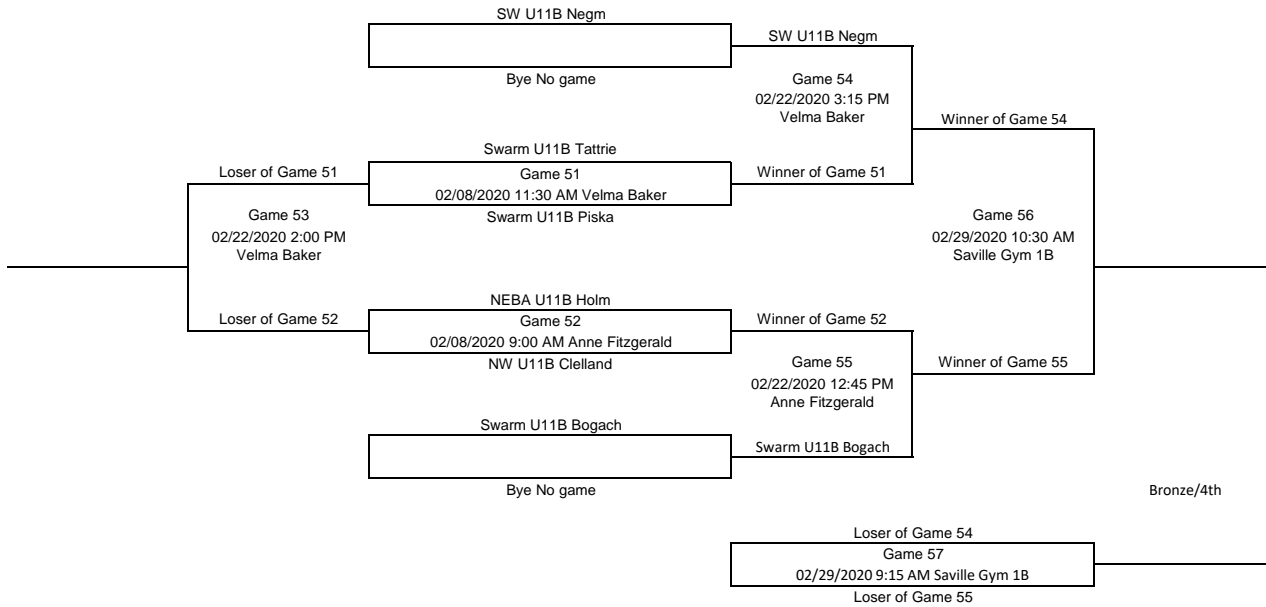

Please Enter all scores Immediately after the games

Consolation

Gold/Silver

U11 Boys H

Please Enter all scores Immediately after the games

Consolation

Gold/Silver

U11 Boys I