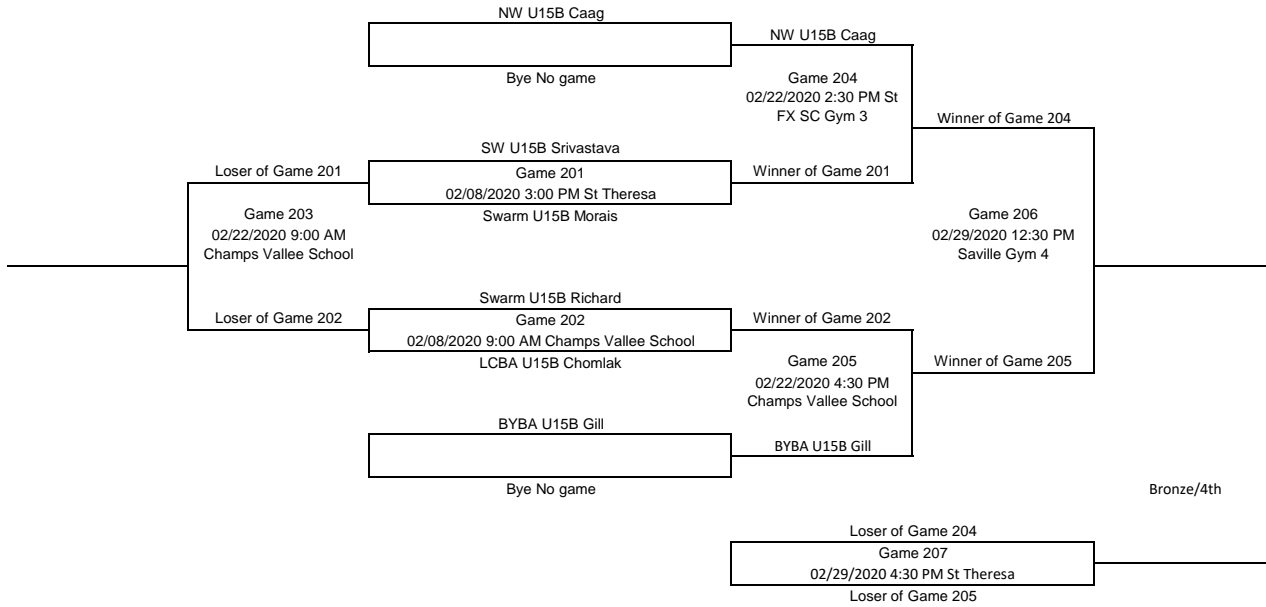

Gold/Silver

U15 Boys F

Please Enter all scores Immediately after the games

Consolation

Gold/Silver

U15 Boys G

Please Enter all scores Immediately after the games

Consolation