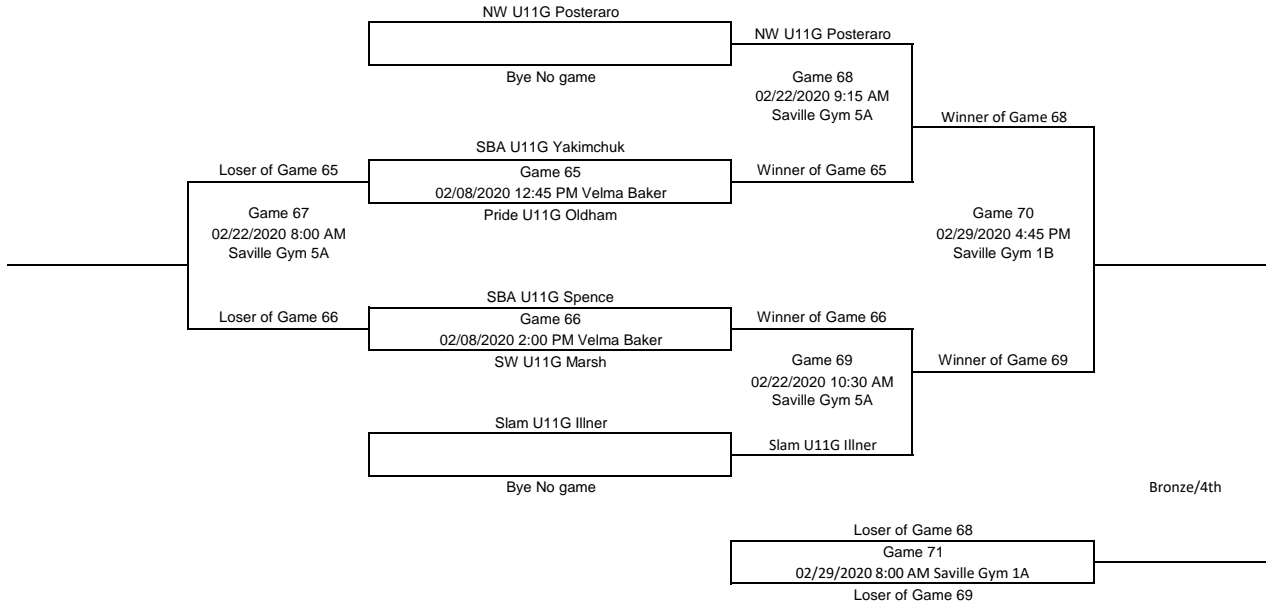

Please Enter all scores Immediately after the games

Consolation

Gold/Silver

U11 Girls A

Please Enter all scores Immediately after the games

Consolation

Gold/Silver

U11 Girls B