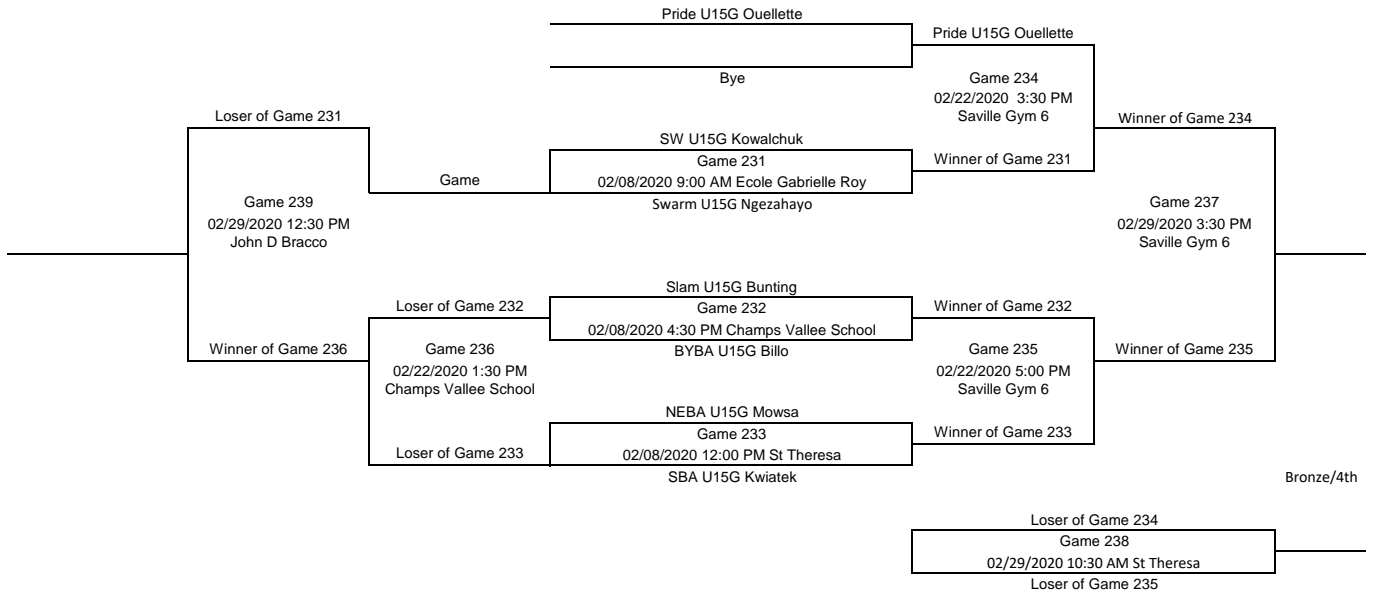

U15 Girls D
Please Enter all scores Immediately after the games

Consolation

Gold/Silver