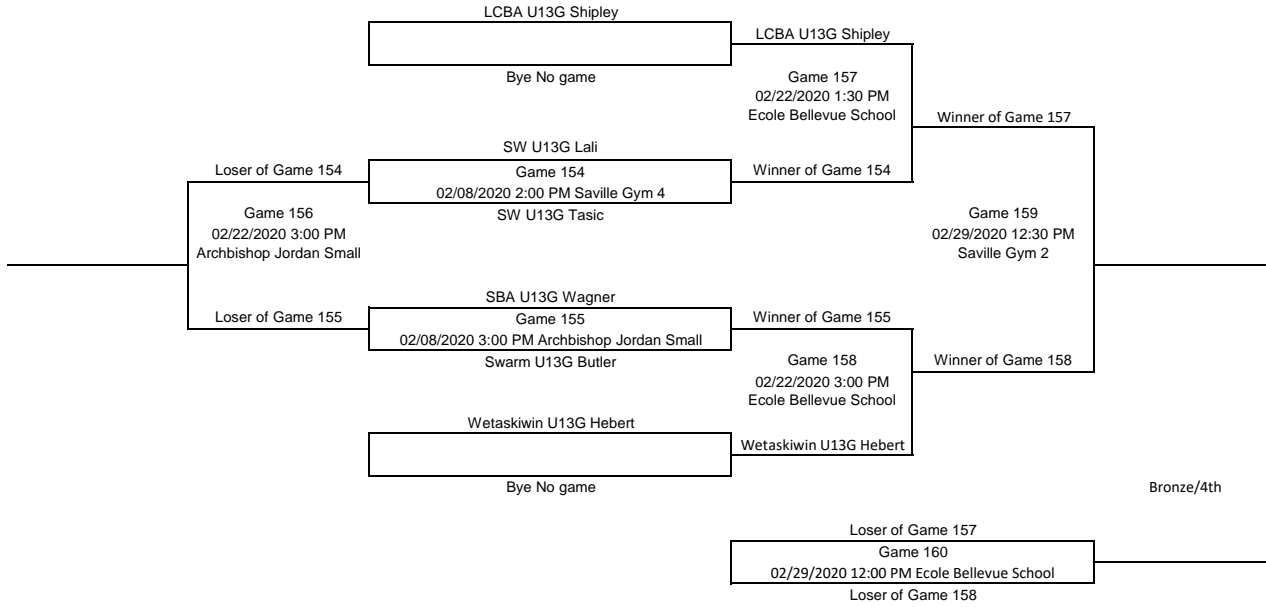

Please Enter all scores Immediately after the games

Consolation

Gold/Silver

U13 Girls C

Please Enter all scores Immediately after the games

Consolation

Gold/Silver

Bronze/4th