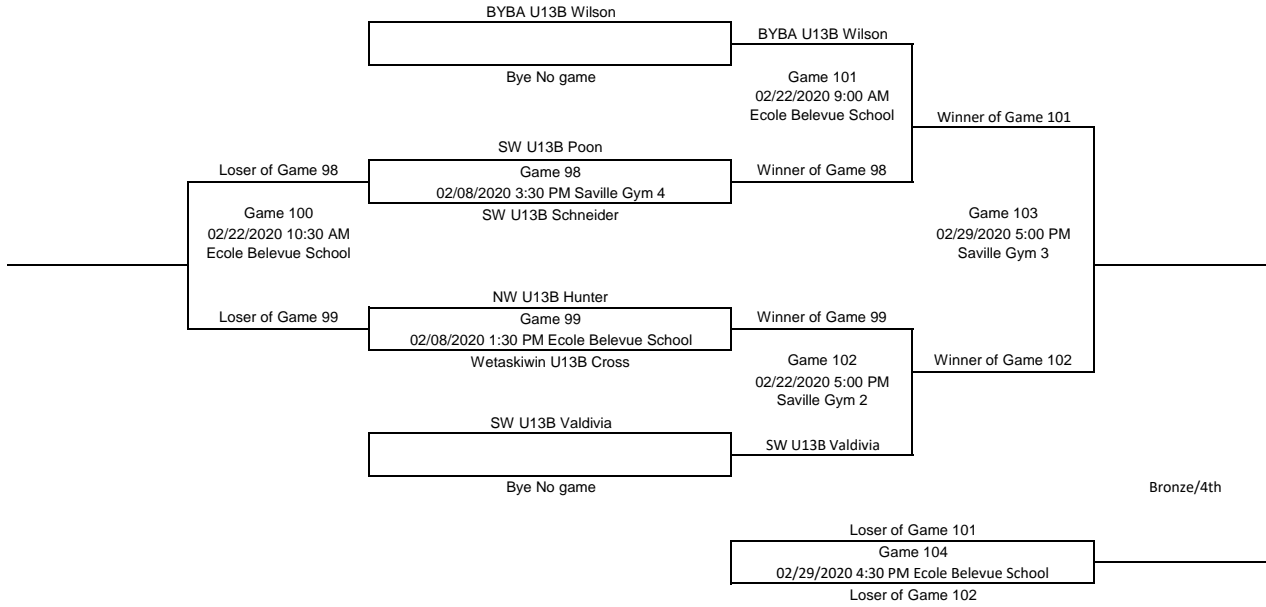

Please Enter all scores Immediately after the games

Consolation

Gold/Silver

U13 Boys C

Please Enter all scores Immediately after the games

Consolation

Gold/Silver

U13 Boys D