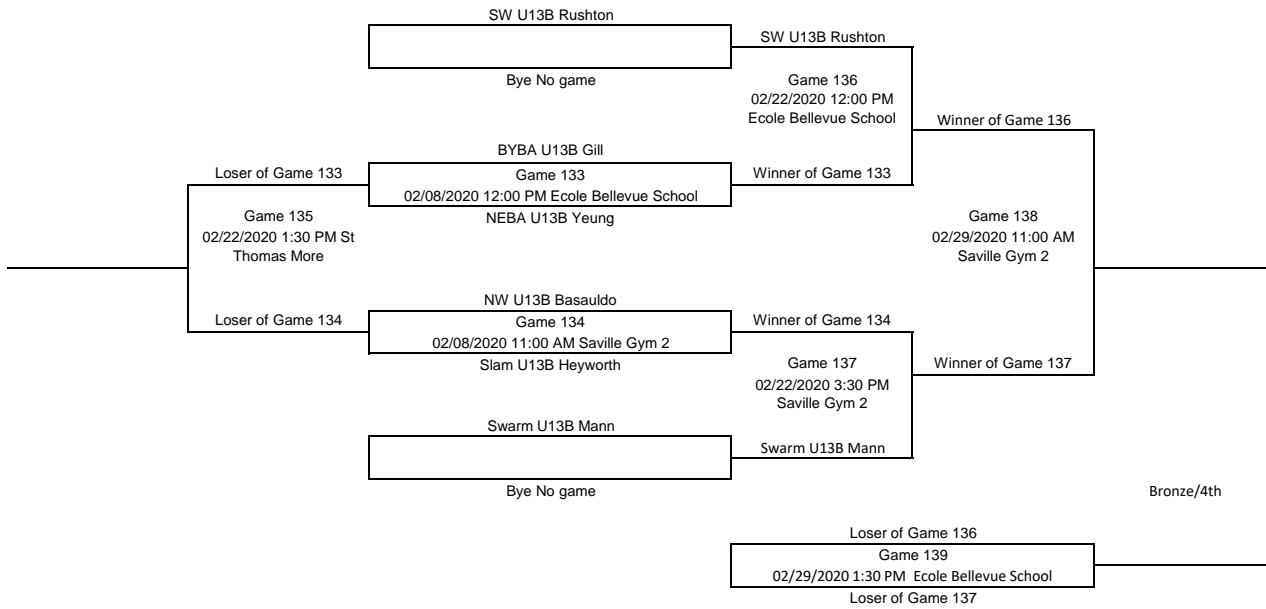

U13 Boys H

Please Enter all scores Immediately after the games

Consolation

Gold/Silver