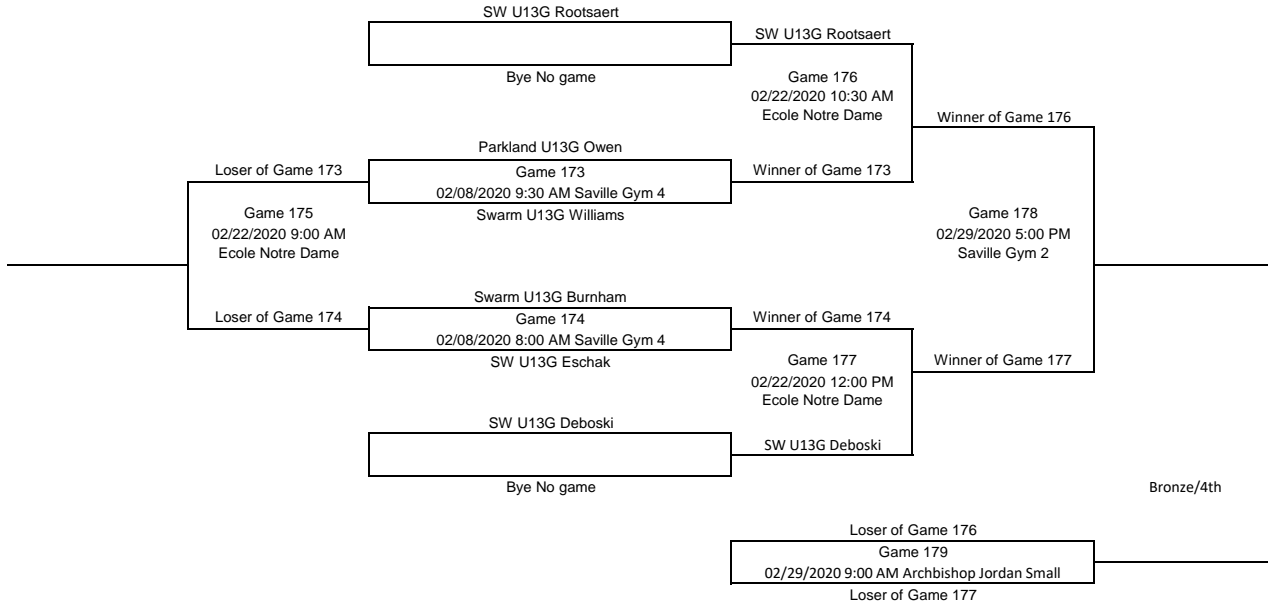

Gold/Silver

U13 Girls F

Please Enter all scores Immediately after the games

Consolation

Gold/Silver

U15 Boys C

Please Enter all scores Immediately after the games

Consolation