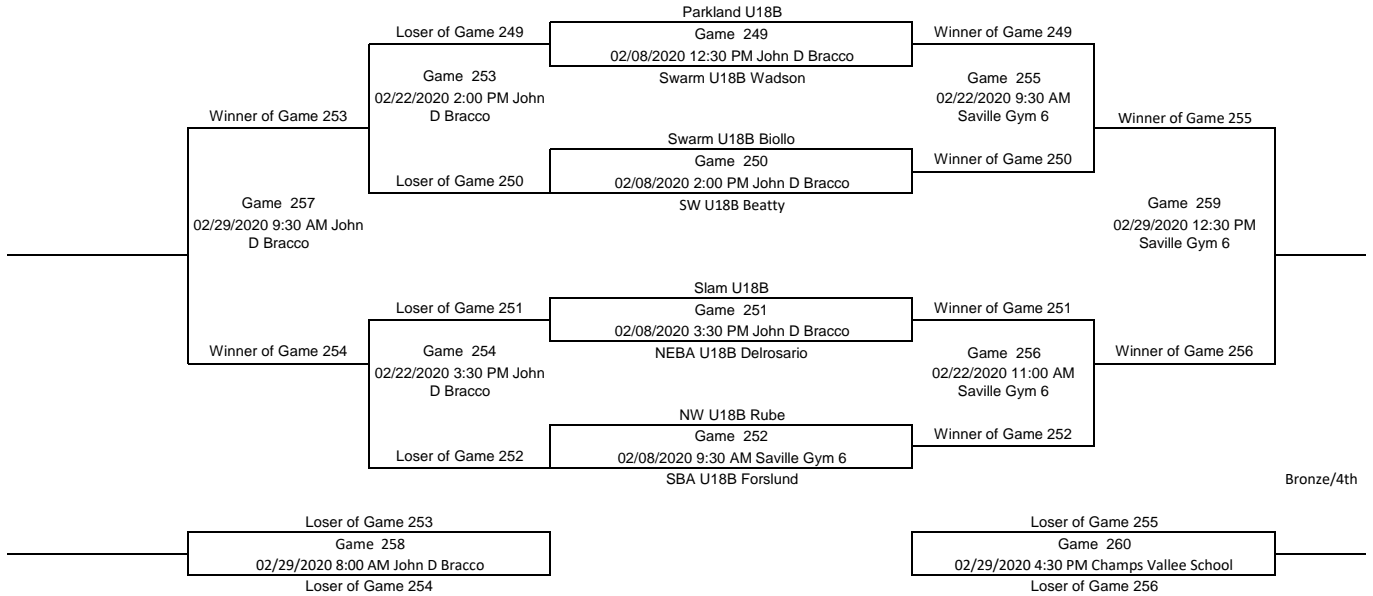

U18 Boys A

Please Enter all scores Immediately after the games

Consolation

Gold/Silver