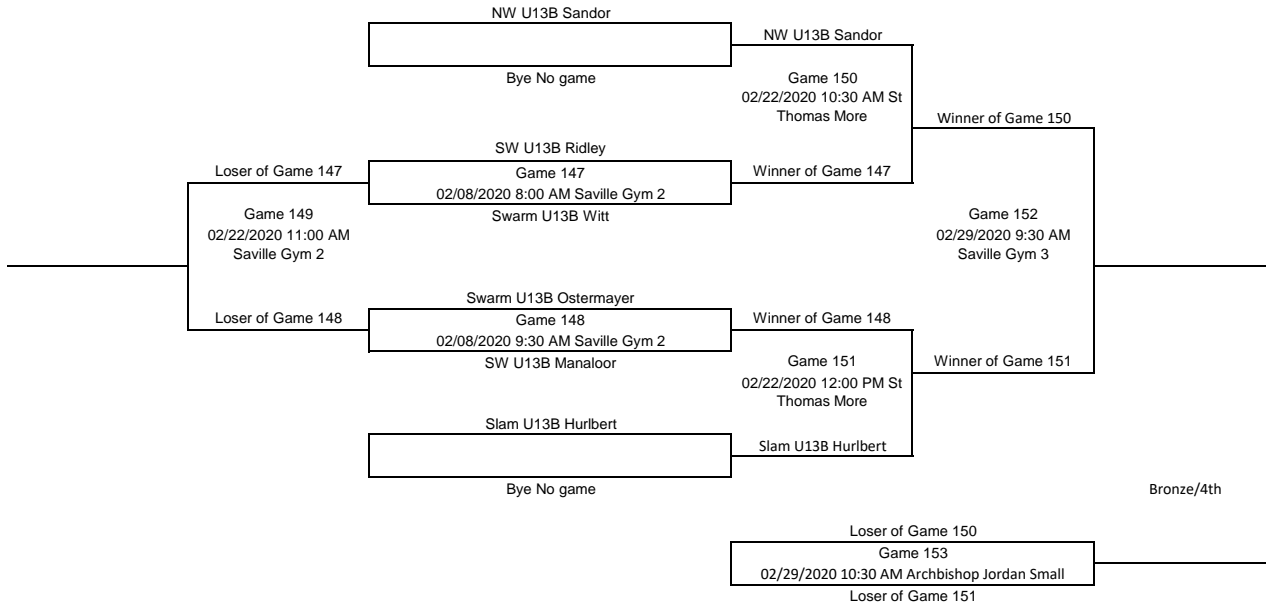

U13 Boys J

Please Enter all scores Immediately after the games

Consolation

Gold/Silver