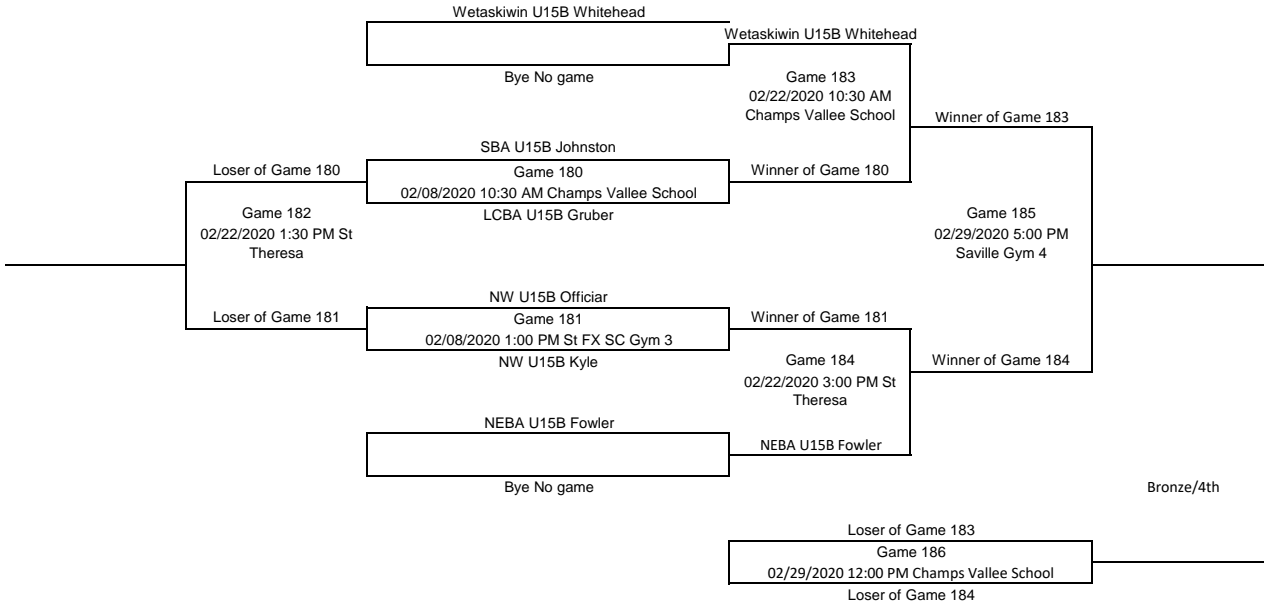

U15 Boys C

Please Enter all scores Immediately after the games

Consolation

Gold/Silver