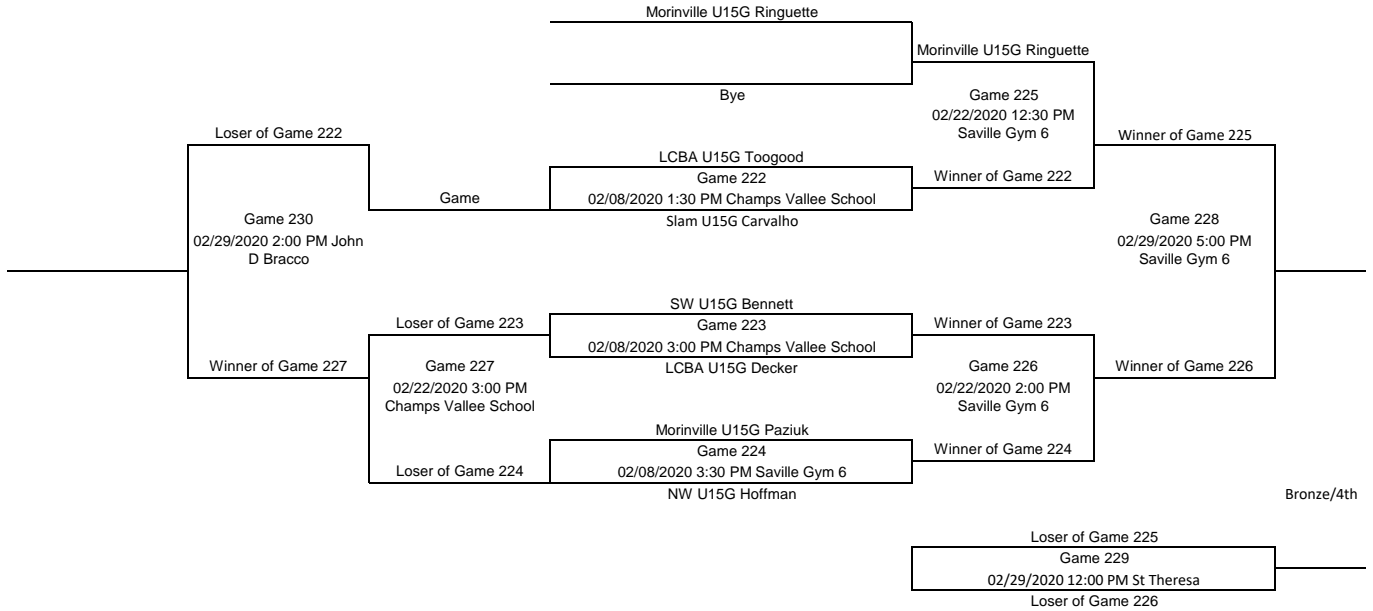

Gold/Silver

U15 Boys H

Please Enter all scores Immediately after the games

Consolation

Gold/Silver

U15 Girls C
Please Enter all scores Immediately after the games

Consolation

Gold/Silver