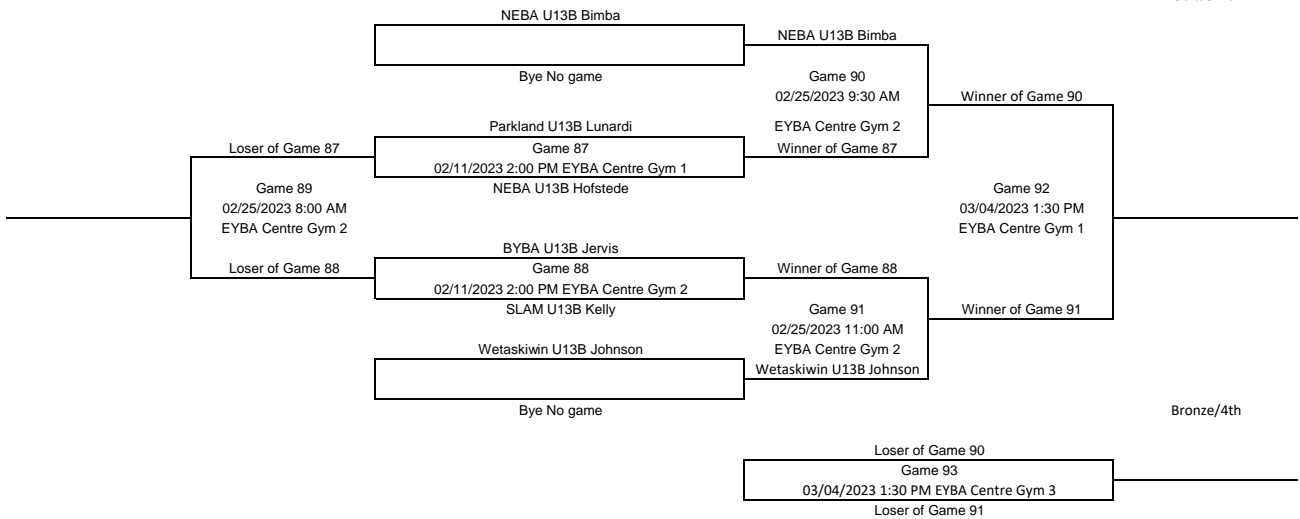

U13 Boys Div 4

Please Enter all scores immediately after the games

Consolation

Gold/Silver