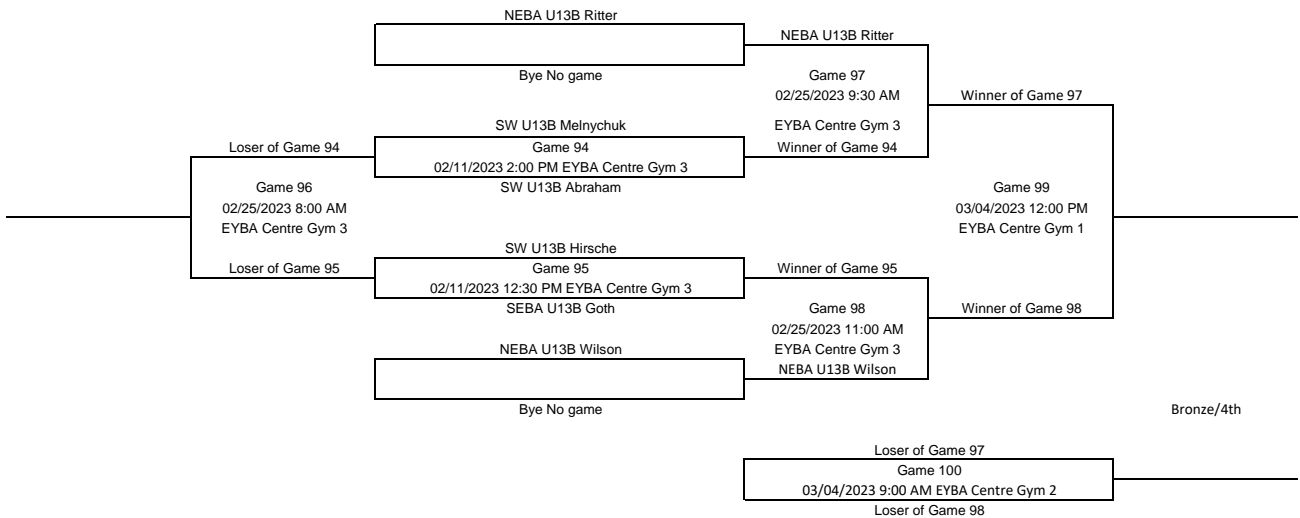

U13 Boys Div 5

Please Enter all scores immediately after the games

Consolation

Gold/Silver