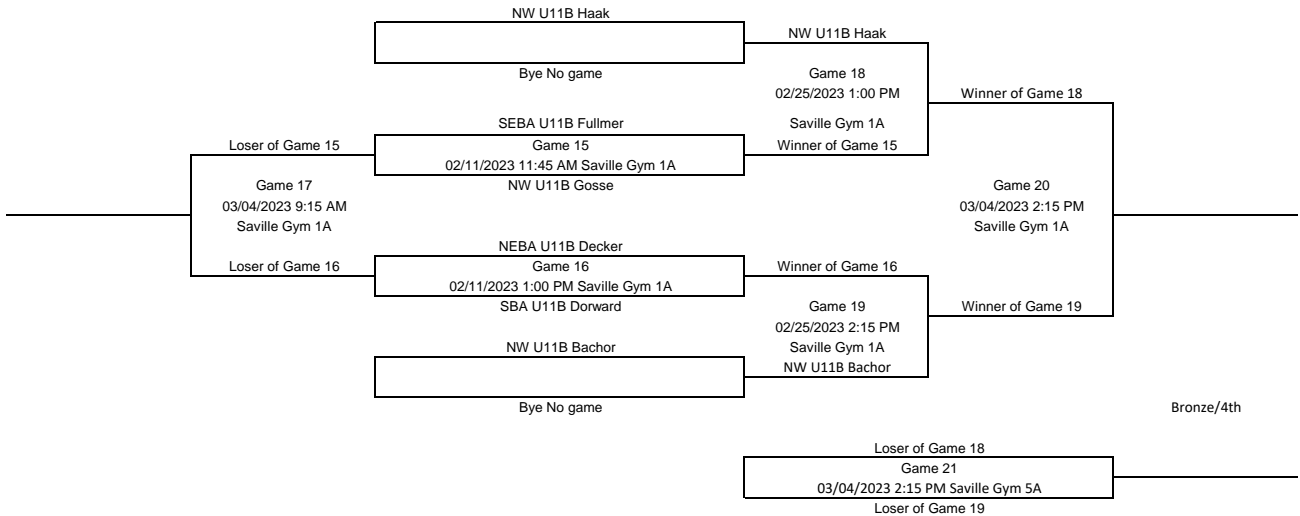

U11 Boys Div 3

Please Enter all scores immediately after the games

Consolation

Gold/Silver