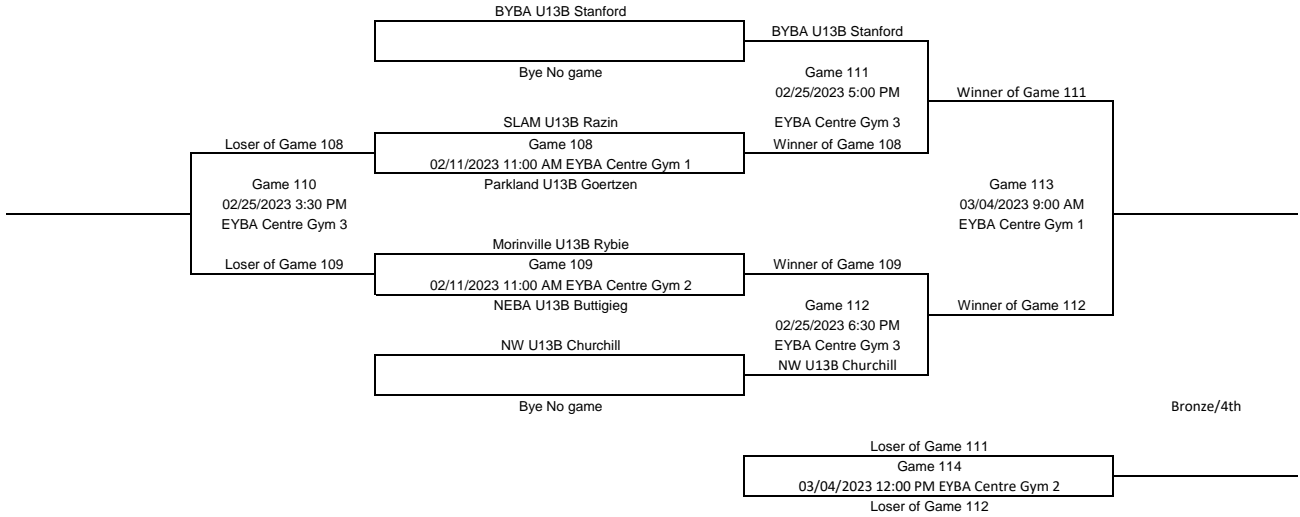

U13 Boys Div 7

Please Enter all scores immediately after the games

Consolation

Gold/Silver