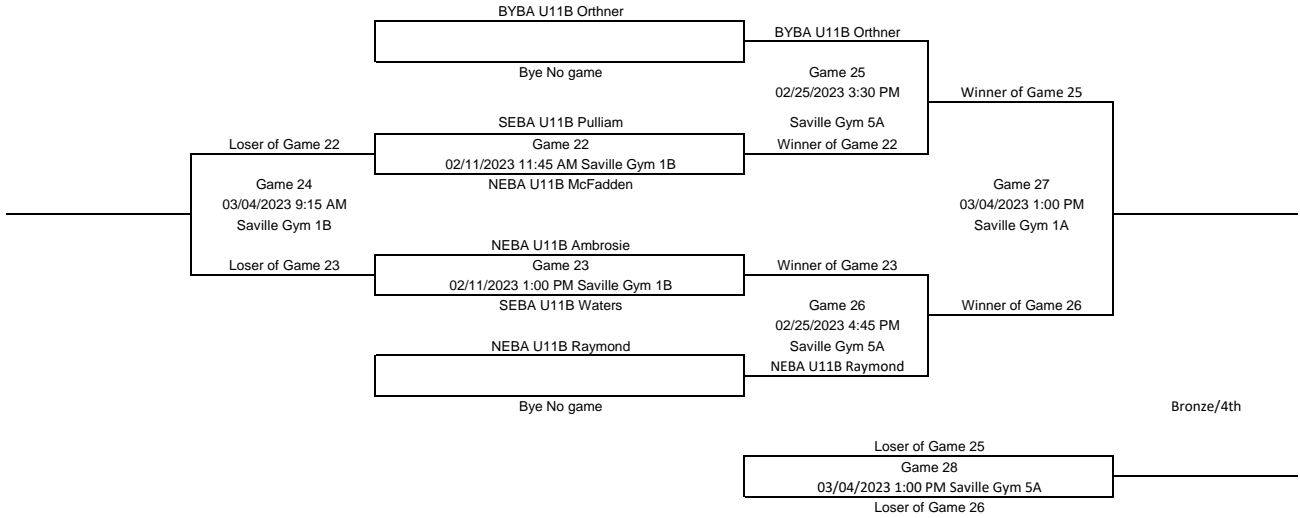

U11 Boys Div 4

Please Enter all scores immediately after the games

Consolation

Gold/Silver