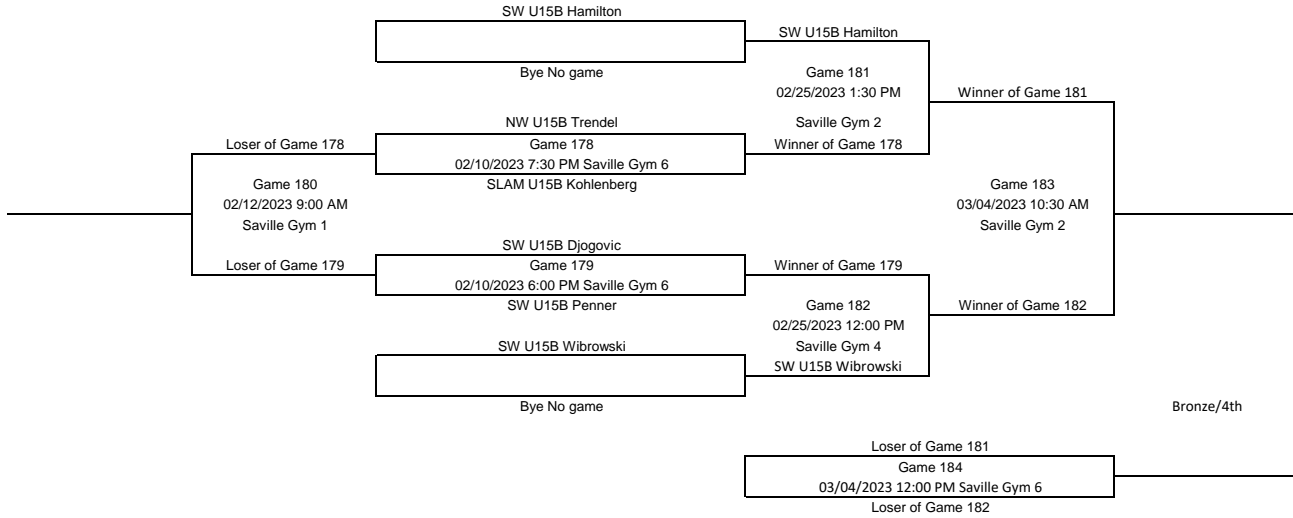

### U15 Boys Div 5

Please Enter all scores immediately after the games

Consolation

Gold/Silver

**U15 Boys Div 6**  
Please Enter all scores immediately after the games

Consolation

Gold/Silver

**U15 Boys Div 7**  
Please Enter all scores immediately after the games