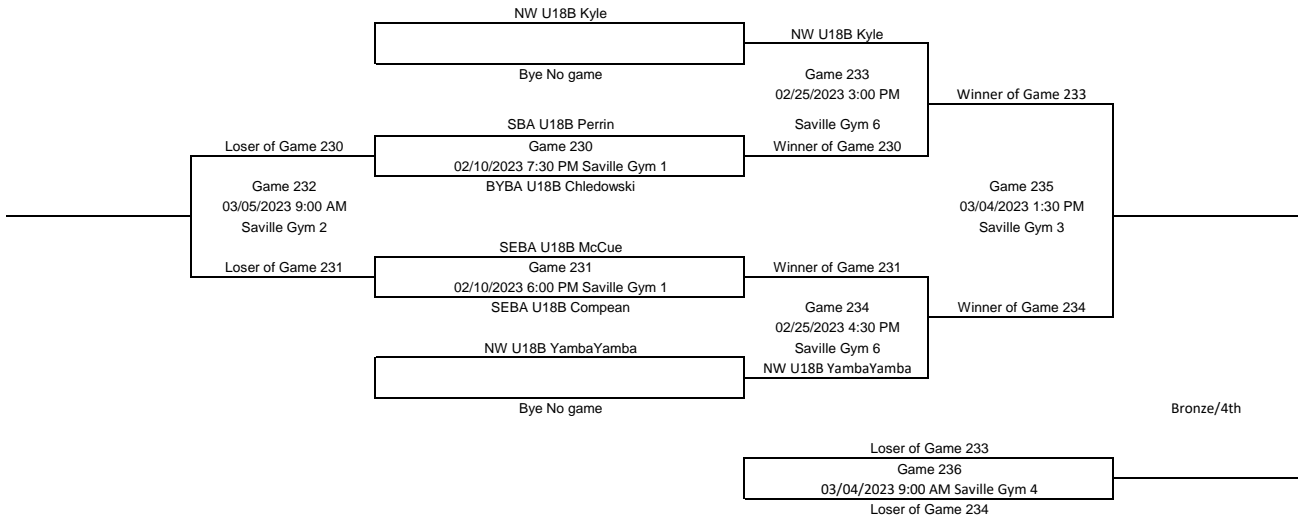

U18 Boys Div 1

Please Enter all scores immediately after the games

Consolation

Gold/Silver