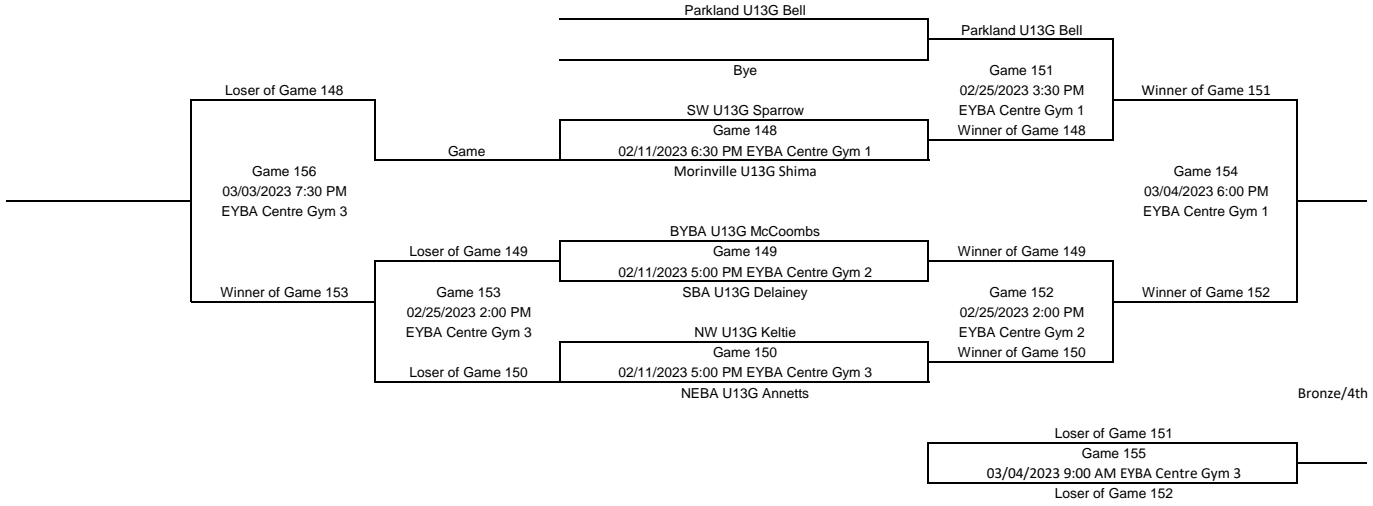

U13 Girls Div 4

Please Enter all scores Immediately after the games

Consolation

Gold/Silver