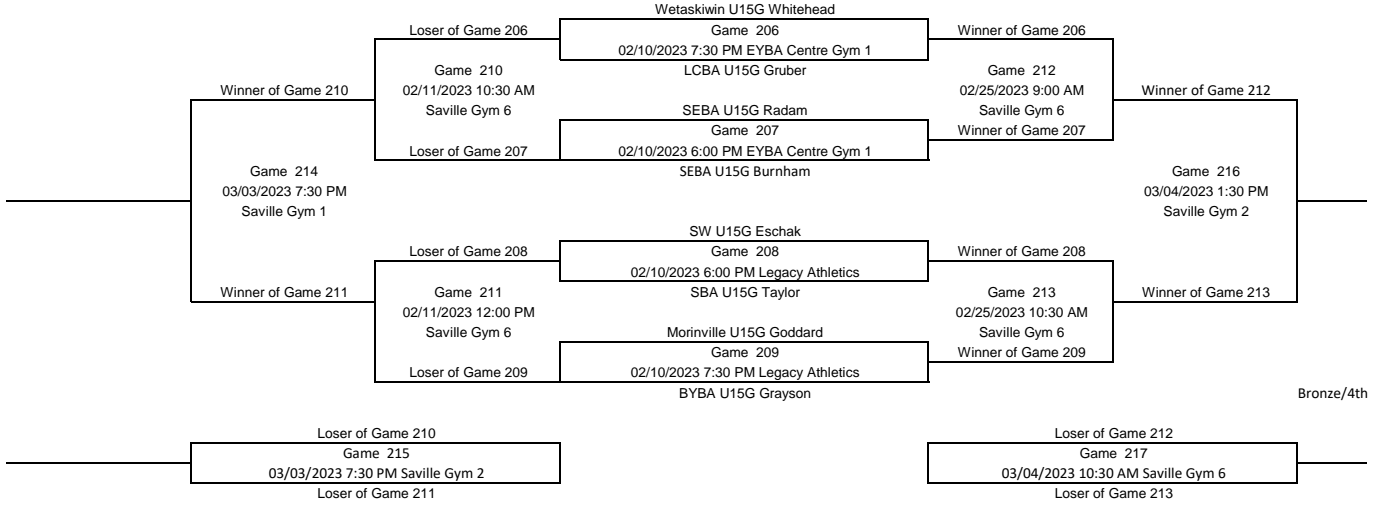

U15 Girls Div 3

Please Enter all scores Immediately after the games

Consolation

Gold/Silver