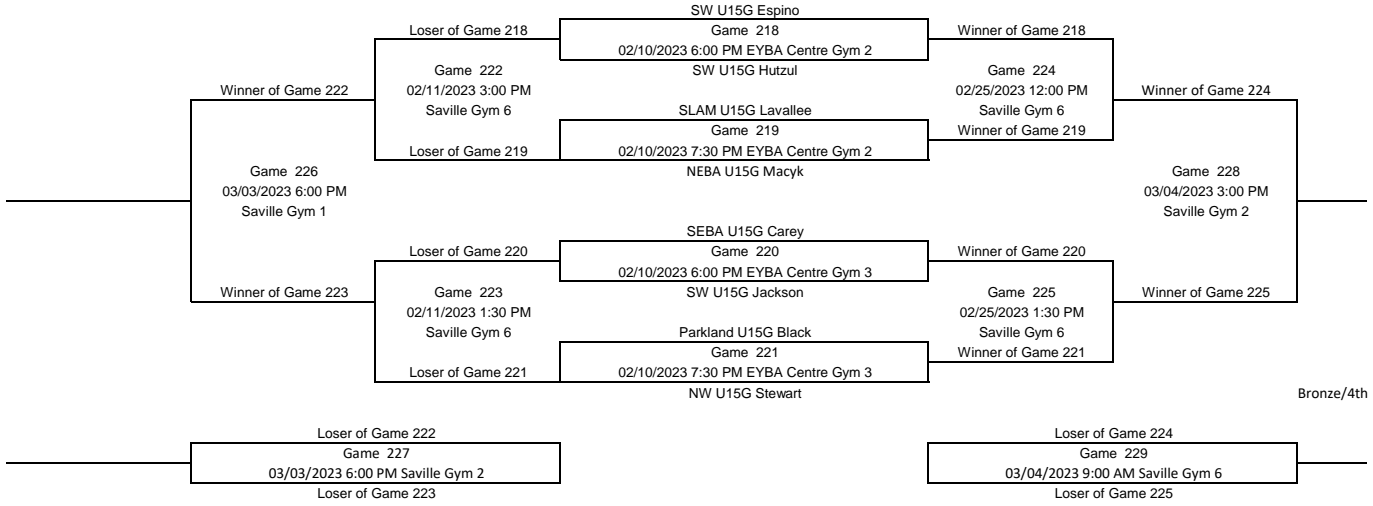

U15 Girls Div 4

Please Enter all scores Immediately after the games

Consolation

Gold/Silver