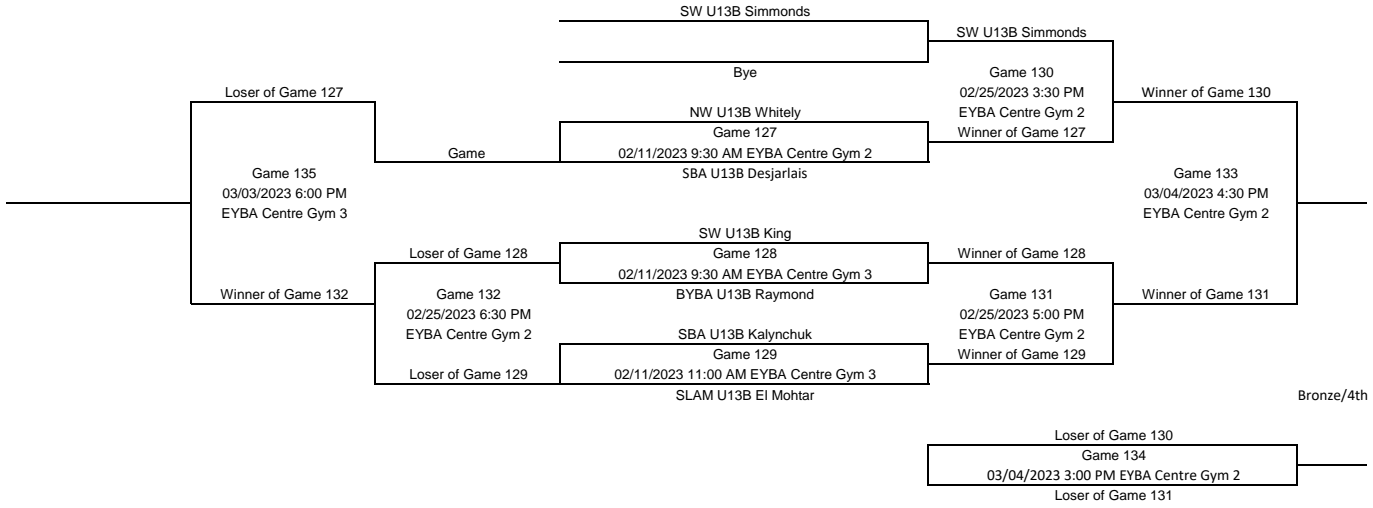

### U13 Boys Div 8

Please Enter all scores immediately after the games

Consolation

Gold/Silver

**U13 Boys Div 9**  
 Please Enter all scores Immediately after the games

Consolation

Gold/Silver