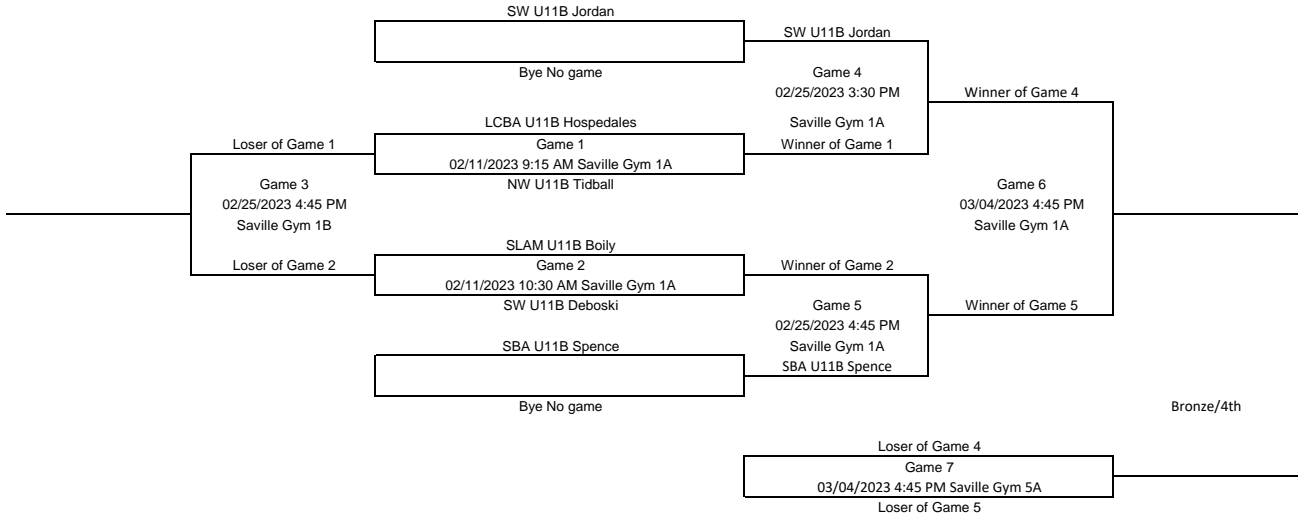

### U11 Boys Div 1

Please Enter all scores immediately after the games

Consolation

Gold/Silver