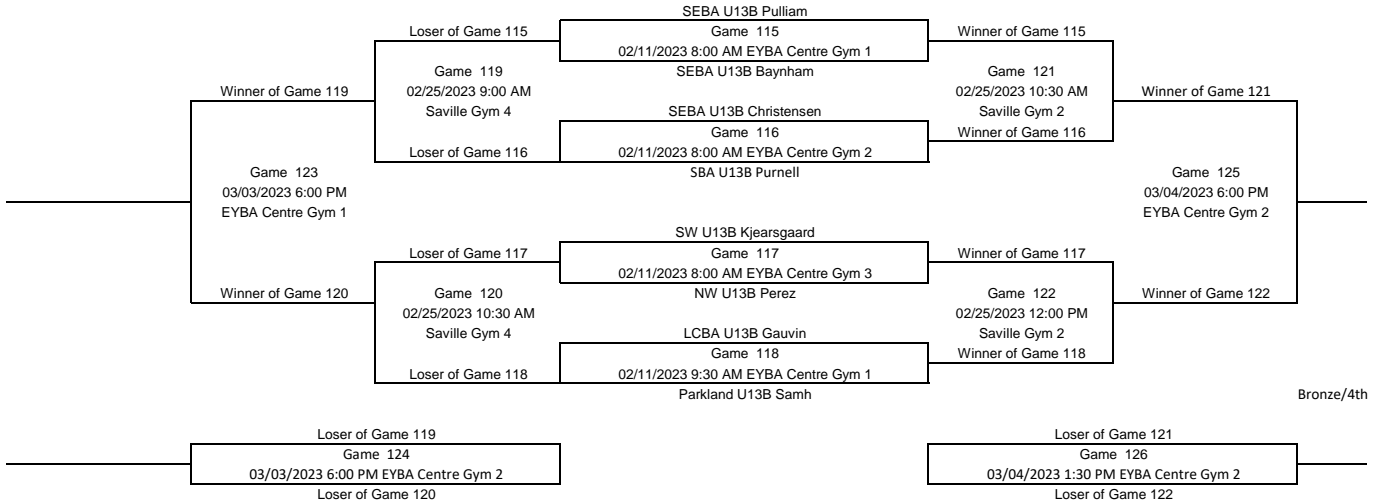

U13 Boys Div 8

Please Enter all scores immediately after the games

Consolation

Gold/Silver