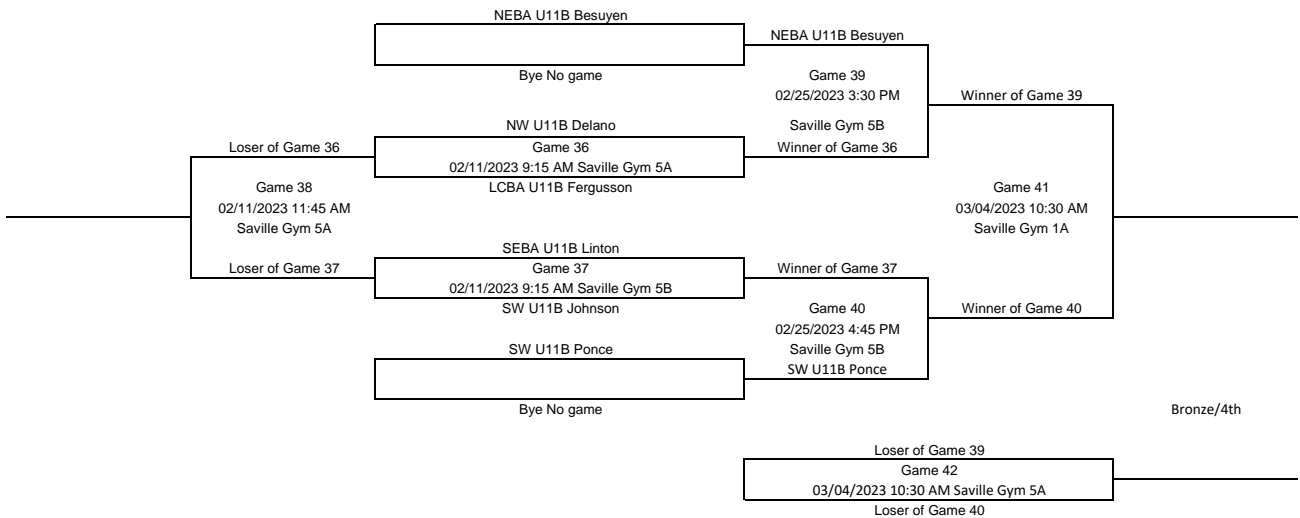

U11 Boys Div 6

Please Enter all scores immediately after the games

Consolation

Gold/Silver