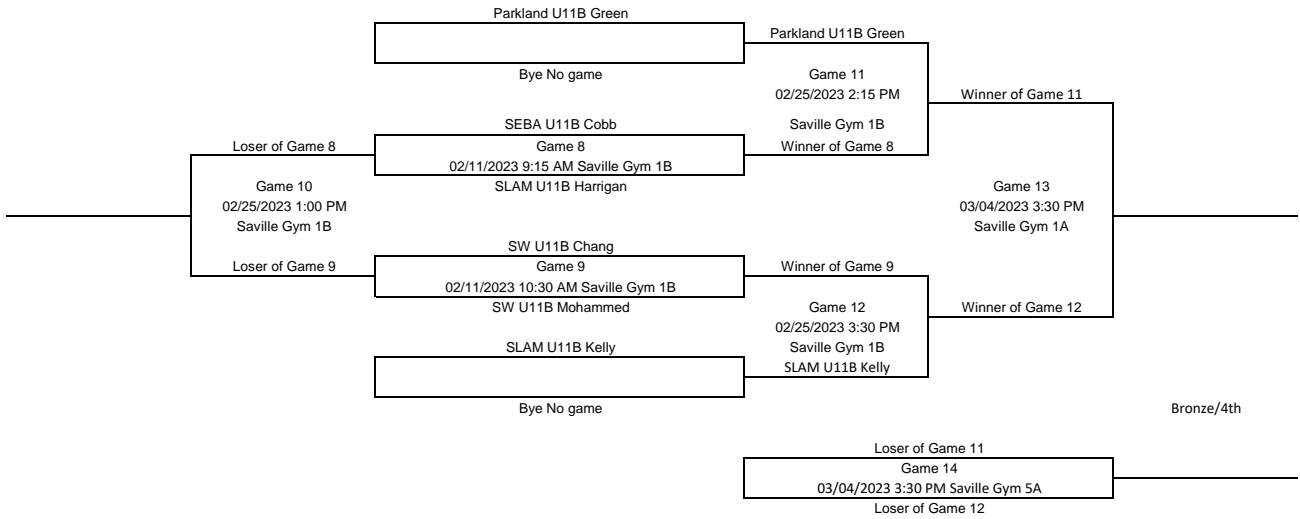

U11 Boys Div 2

Please Enter all scores immediately after the games

Consolation

Gold/Silver