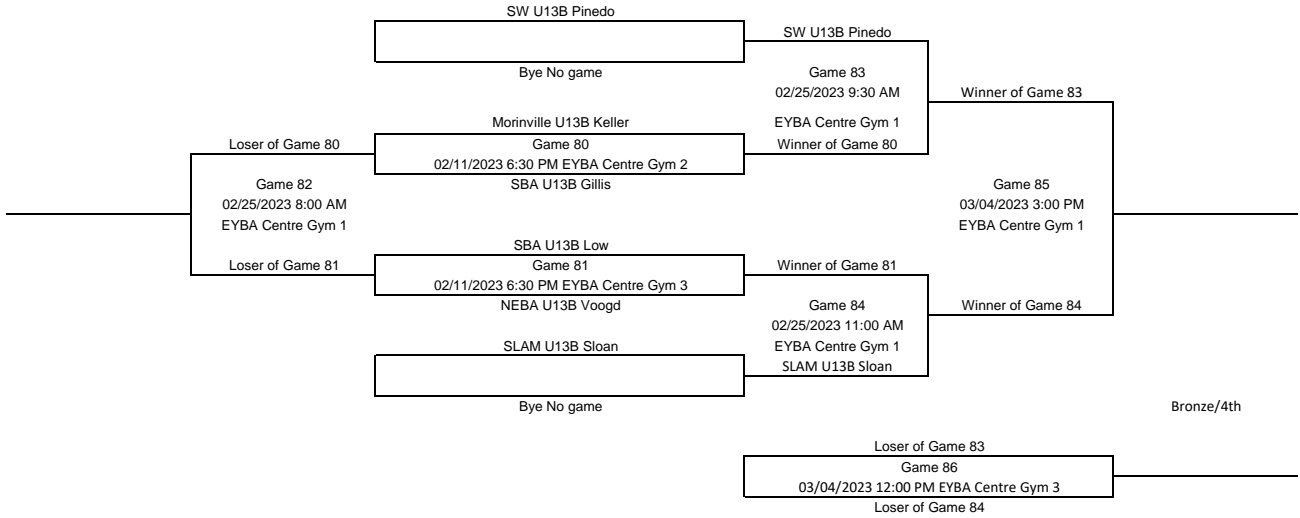

U13 Boys Div 3

Please Enter all scores immediately after the games

Consolation

Gold/Silver