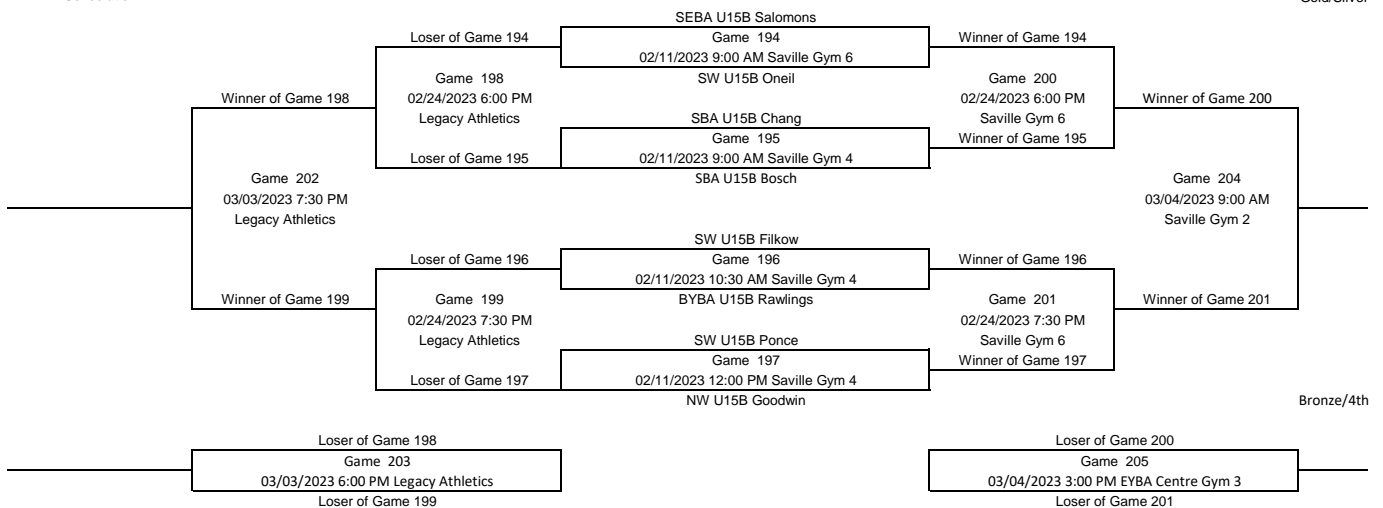

U15 Boys Div 8
Please Enter all scores immediately after the games

Consolation

Gold/Silver