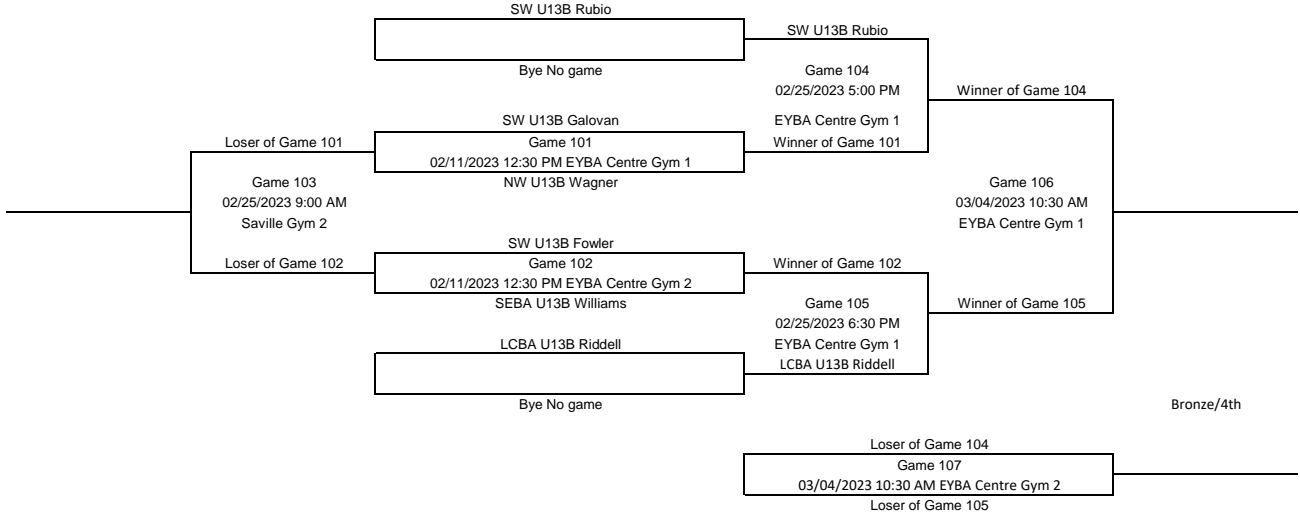

U13 Boys Div 6

Please Enter all scores immediately after the games

Consolation

Gold/Silver