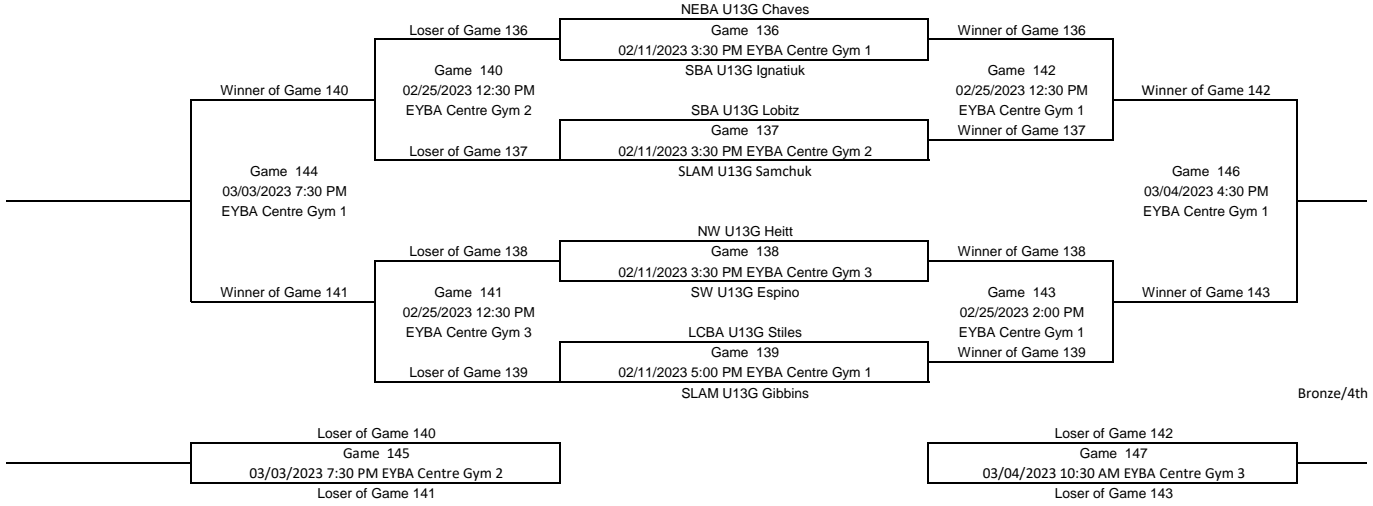

U13 Girls Div 3

Please Enter all scores Immediately after the games

Consolation

Gold/Silver