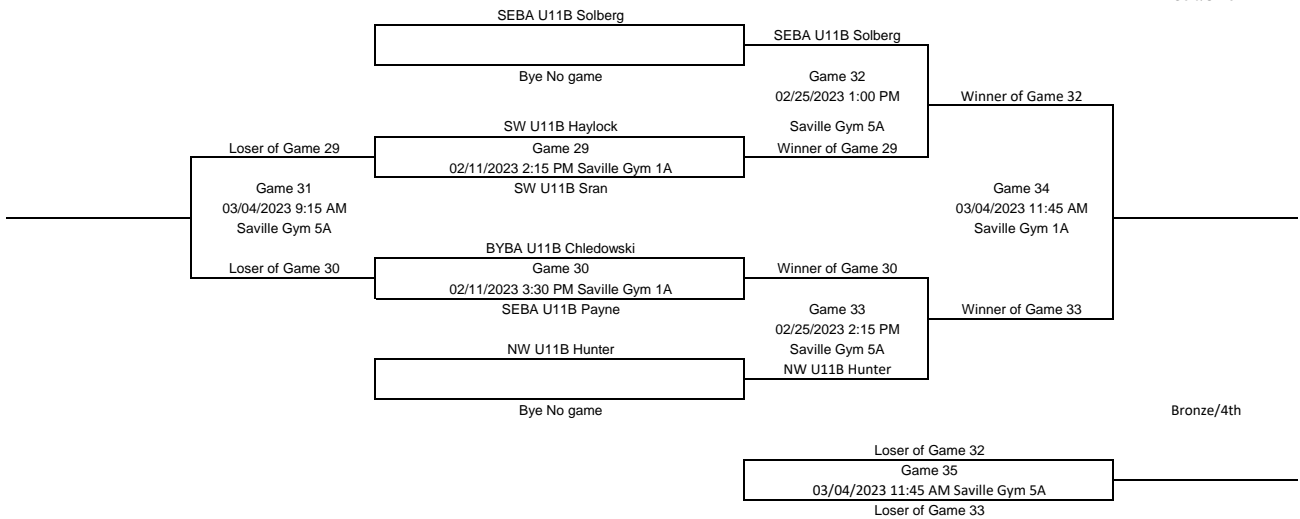

U11 Boys Div 5

Please Enter all scores immediately after the games

Consolation

Gold/Silver