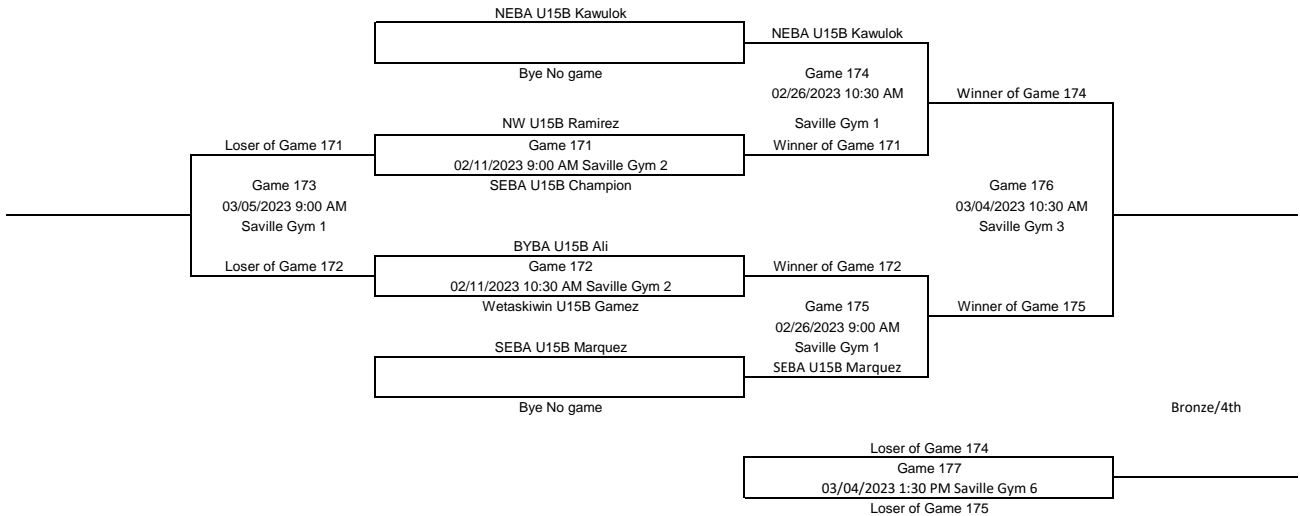

U15 Boys Div 5

Please Enter all scores immediately after the games

Consolation

Gold/Silver