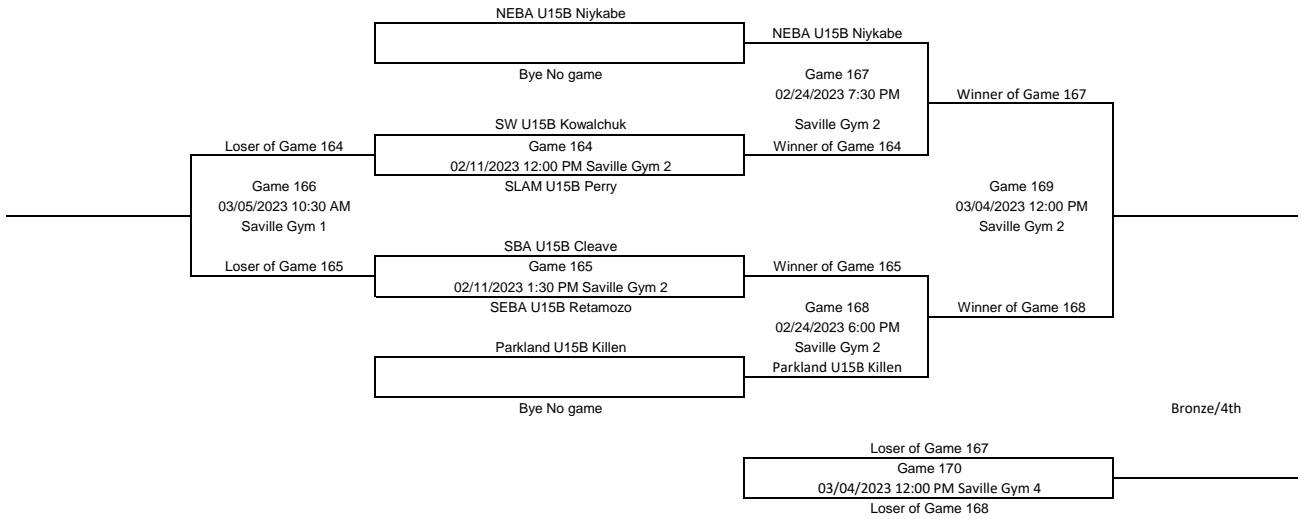

U15 Boys Div 4

Please Enter all scores immediately after the games

Consolation

Gold/Silver