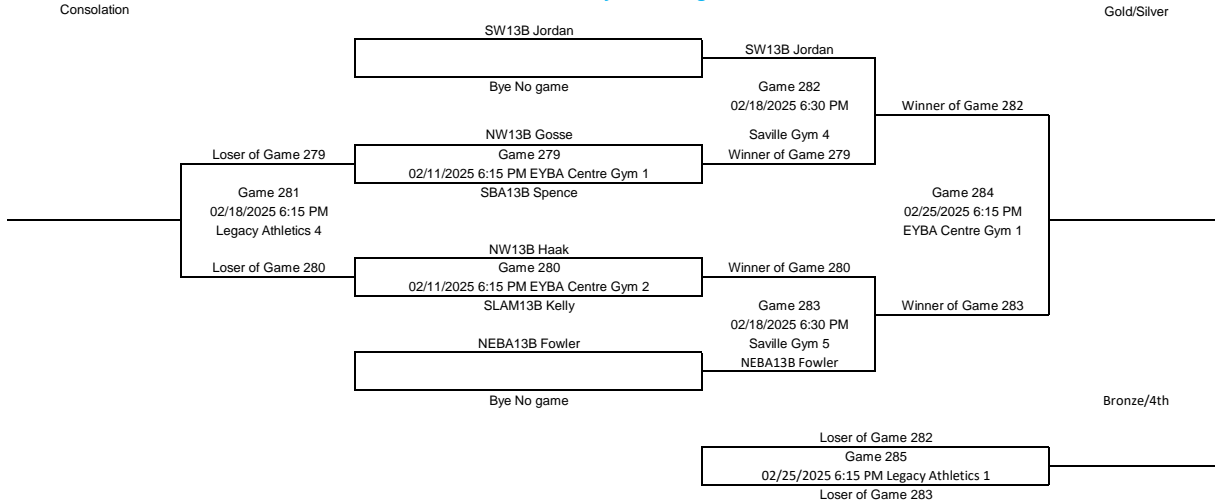

13U Boys Division 1

Please Enter all scores immediately after the games

13U Boys Division 2

Please Enter all scores immediately after the games

13U Boys Division 3

Please Enter all scores immediately after the games

13U Girls Division 1

Please Enter all scores Immediately after the games

13U Girls Division 2

Please Enter all scores Immediately after the games

13U Girls Division 3

Please Enter all scores Immediately after the games

15U Boys Division 1

Please Enter all scores immediately after the games

15U Boys Division 2

Please Enter all scores immediately after the games

15U Boys Division 3

Please Enter all scores immediately after the games

15U Girls Division 1

Please Enter all scores Immediately after the games

15U Girls Division 2

Please Enter all scores Immediately after the games

15U Girls Division 3

Please Enter all scores Immediately after the games