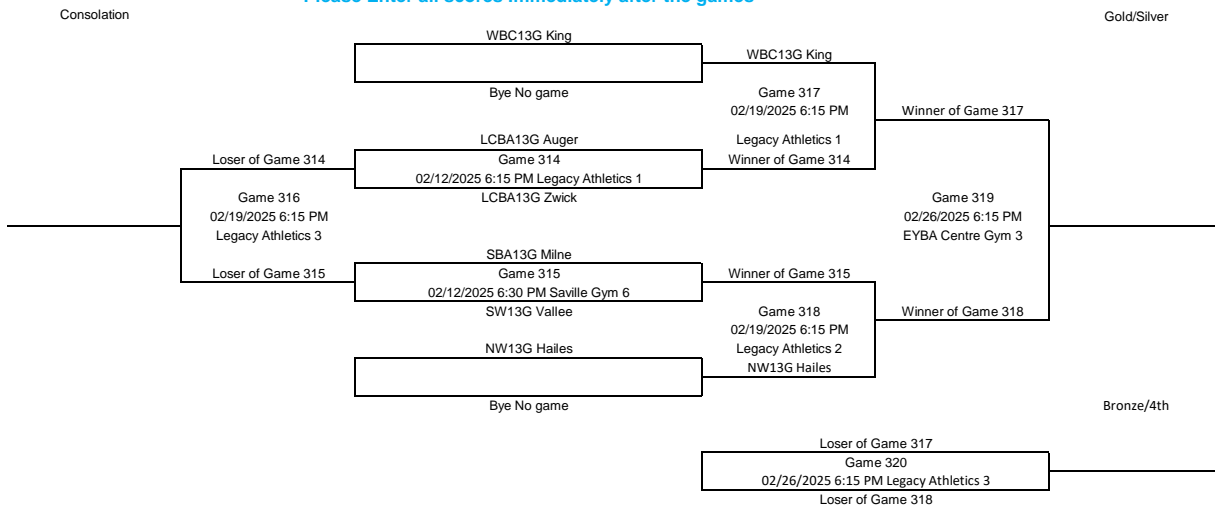

13U Girls Division 1

Please Enter all scores Immediately after the games

13U Girls Division 2

Please Enter all scores Immediately after the games

13U Girls Division 3

Please Enter all scores Immediately after the games

15U Boys Division 1

Please Enter all scores immediately after the games

15U Boys Division 2

Please Enter all scores immediately after the games

15U Boys Division 3

Please Enter all scores immediately after the games