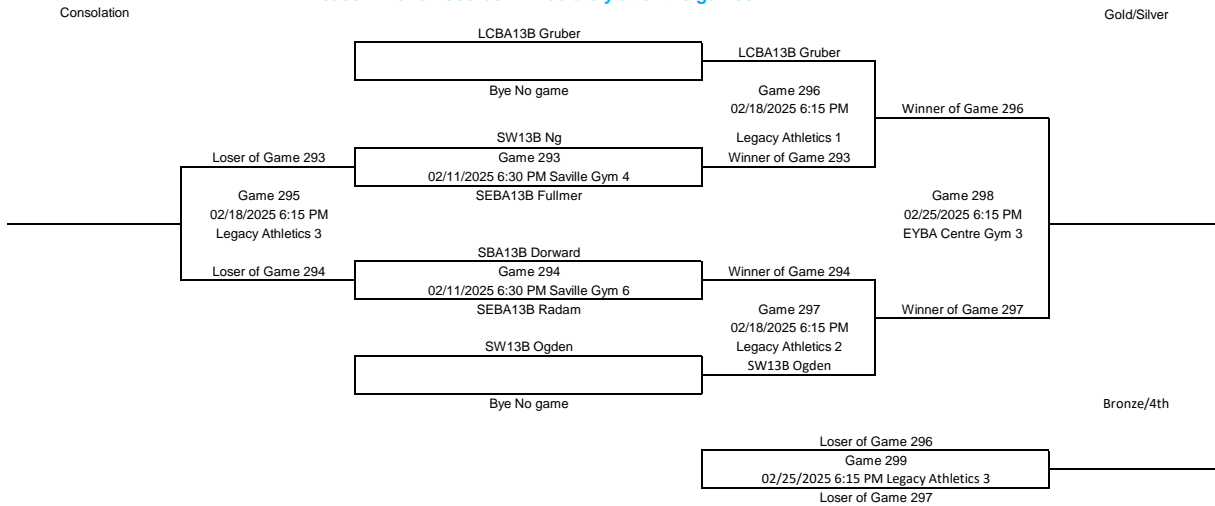

13U Boys Division 1

Please Enter all scores immediately after the games

13U Boys Division 2

Please Enter all scores immediately after the games

13U Boys Division 3

Please Enter all scores immediately after the games

13U Girls Division 1

Please Enter all scores Immediately after the games

13U Girls Division 2

Please Enter all scores Immediately after the games

13U Girls Division 3

Please Enter all scores Immediately after the games

15U Boys Division 1

Please Enter all scores immediately after the games

15U Boys Division 2

Please Enter all scores immediately after the games

15U Boys Division 3

Please Enter all scores immediately after the games