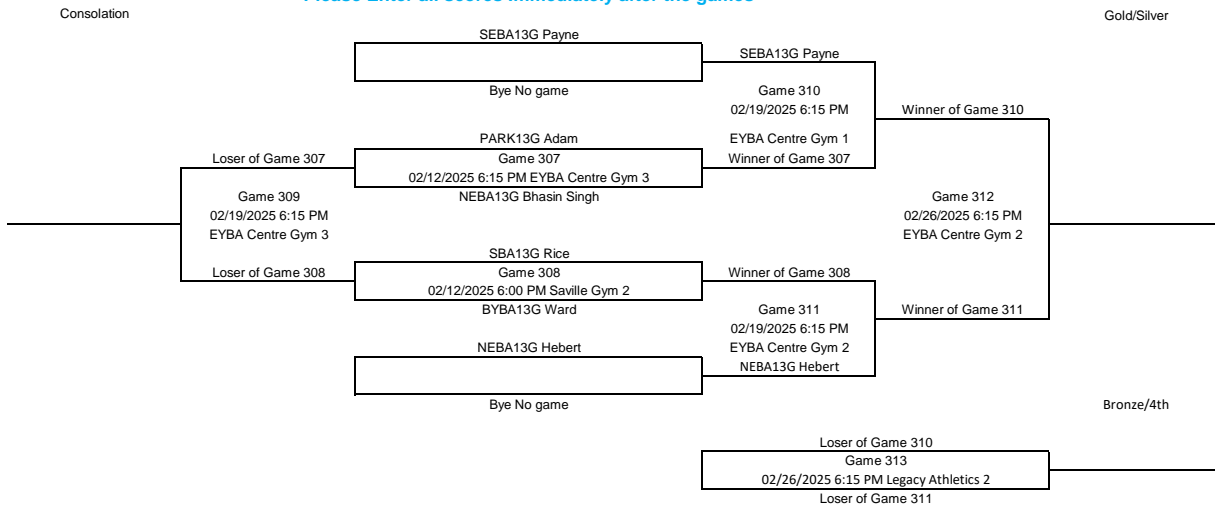

13U Boys Division 1

Please Enter all scores immediately after the games

13U Boys Division 2

Please Enter all scores immediately after the games

13U Boys Division 3

Please Enter all scores immediately after the games

13U Girls Division 1

Please Enter all scores Immediately after the games

13U Girls Division 2

Please Enter all scores Immediately after the games

13U Girls Division 3

Please Enter all scores Immediately after the games

15U Boys Division 1

Please Enter all scores immediately after the games

15U Boys Division 2

Please Enter all scores immediately after the games

15U Boys Division 3

Please Enter all scores immediately after the games