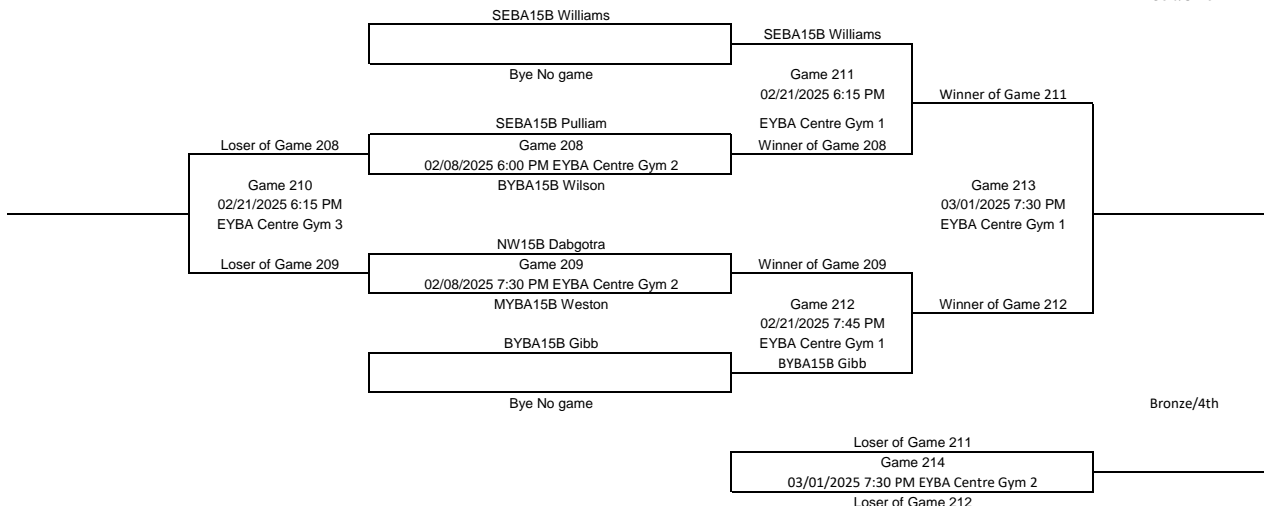

15U Boys Division 9

Please Enter all scores immediately after the games

Consolation

Gold/Silver