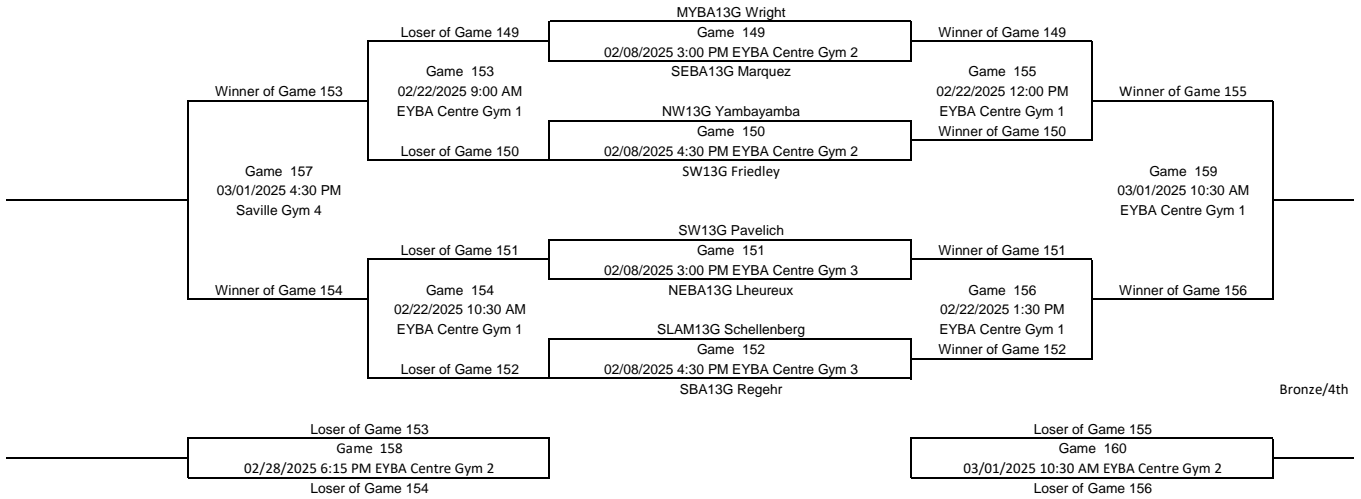

13U Girls Division 4

Please Enter all scores Immediately after the games

Consolation

Gold/Silver