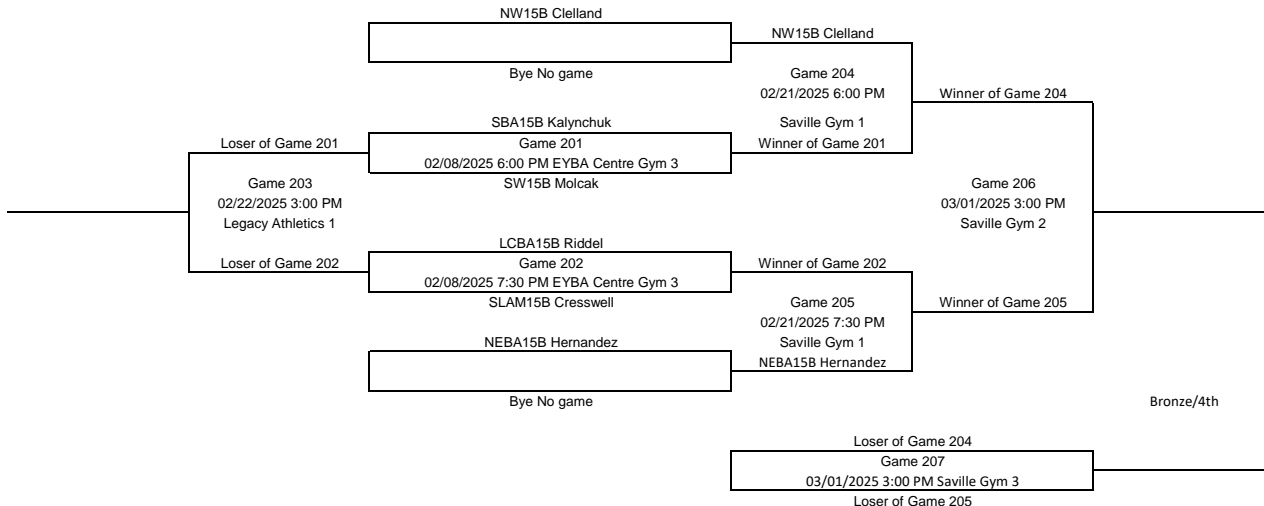

15U Boys Division 8

Please Enter all scores immediately after the games

Consolation

Gold/Silver