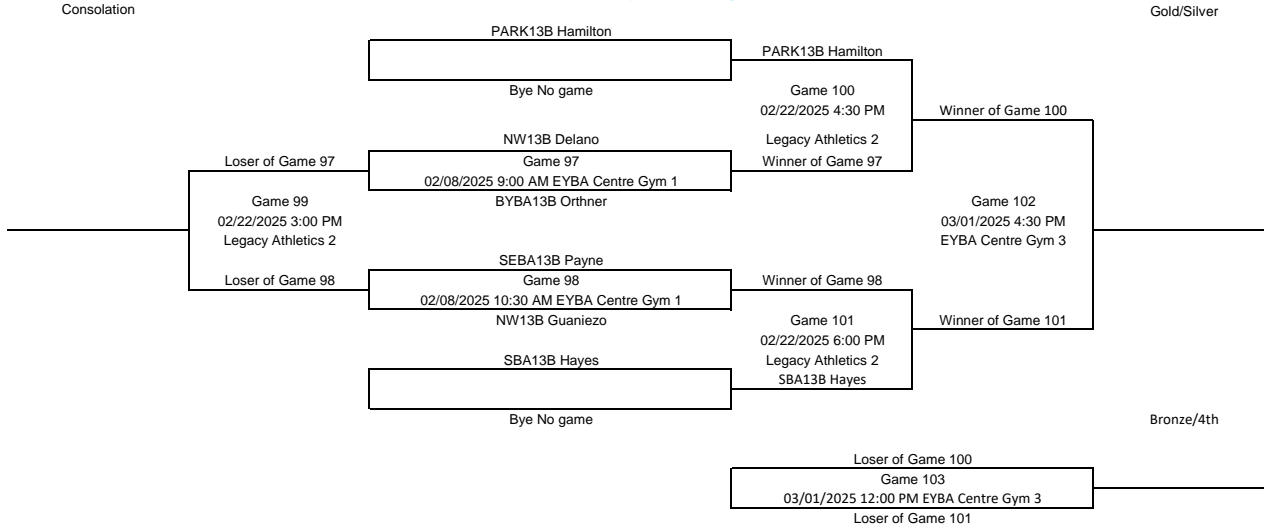

**11U Girls Division 1**  
Please Enter all scores immediately after the games

**11U Girls Division 2**  
Please Enter all scores immediately after the games

**11U Girls Division 3**

Please Enter all scores Immediately after the games

Consolation

Gold/Silver

**11U Girls Division 4**

Please Enter all scores Immediately after the games

Consolation

Gold/Silver

**13U Boys Division 4**  
Please Enter all scores immediately after the games

**13U Boys Division 5**  
Please Enter all scores immediately after the games

**13U Boys Division 6**  
Please Enter all scores immediately after the games