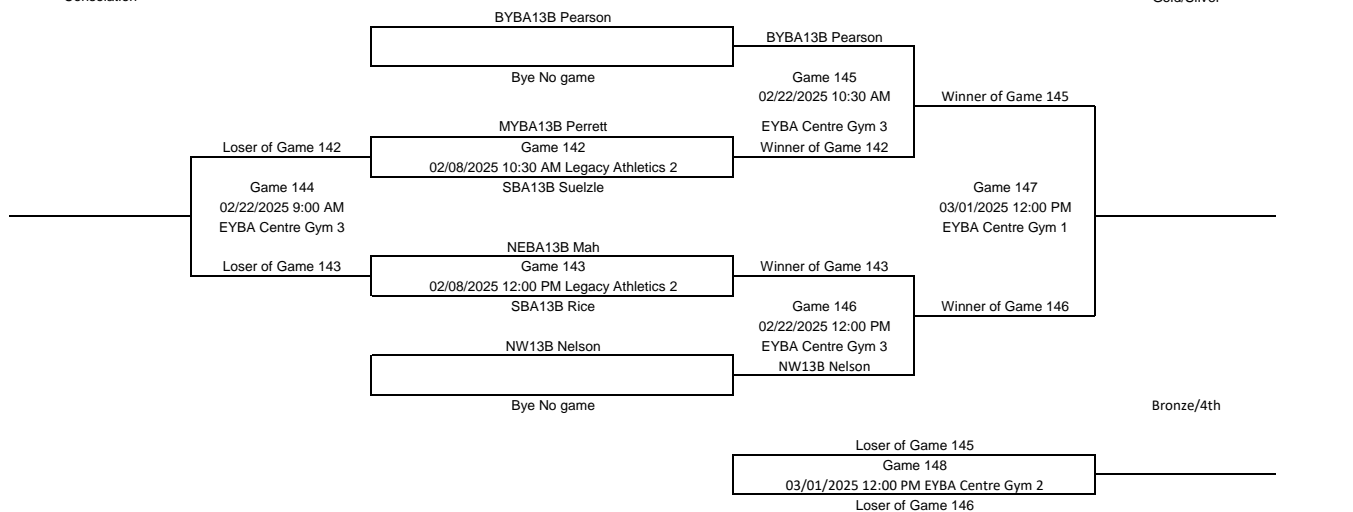

13U Boys Division 9

Please Enter all scores Immediately after the games

Consolation

Gold/Silver