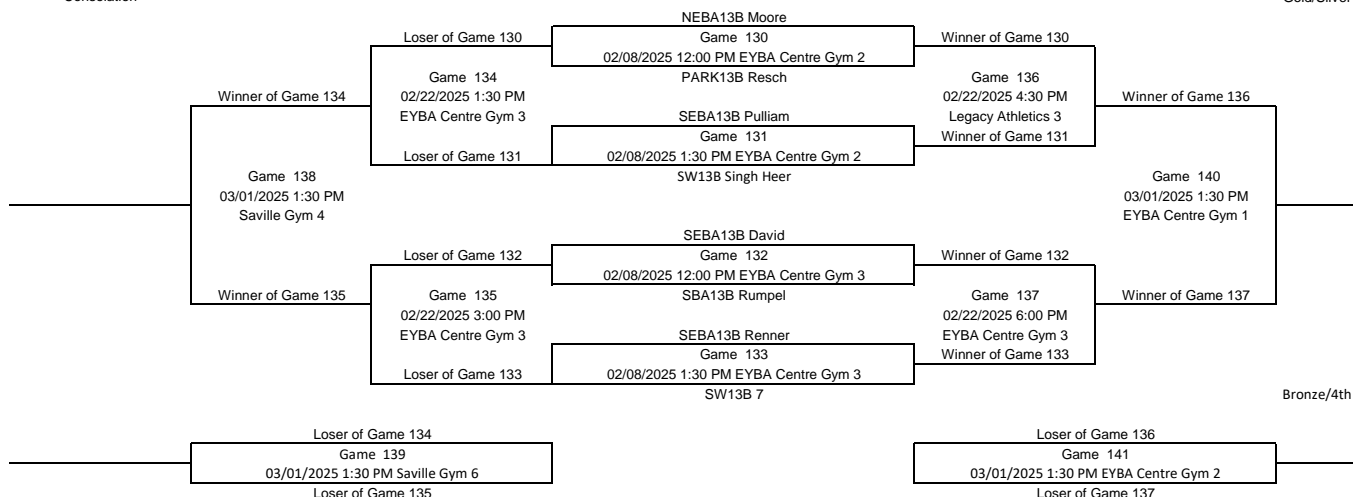

13U Boys Division 8

Please Enter all scores Immediately after the games

Consolation

Gold/Silver