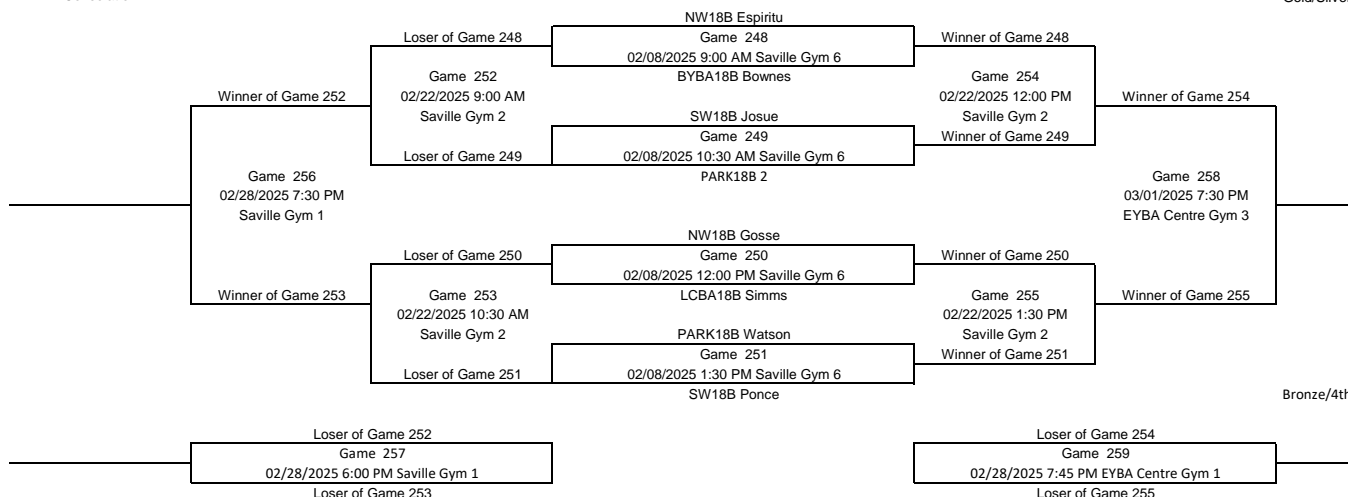

### 18U Boys Division 1

Please Enter all scores Immediately after the games

Consolation

Gold/Silver