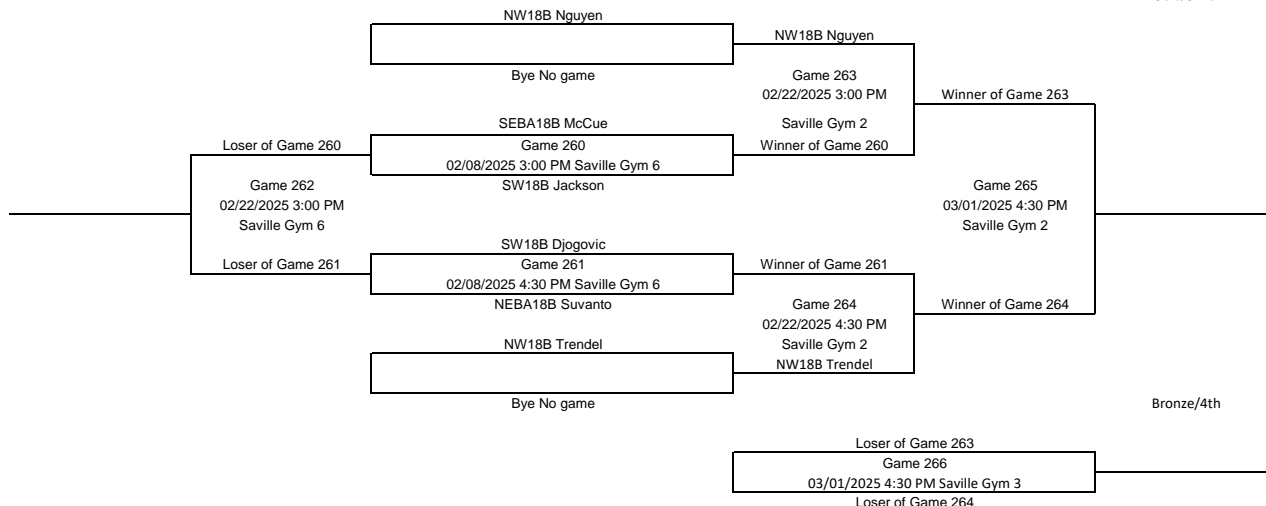

18U Boys Division 2

Please Enter all scores Immediately after the games

Consolation

Gold/Silver